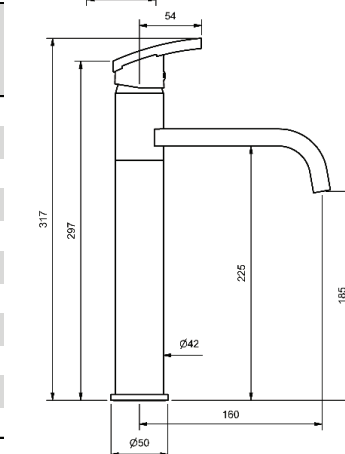

TALL BASIN MIXER FIXED SPOUT				
6 STAR WELS - 4.5 LPM	MODEL	FINISH	RRP	INC GST
CHROME	AVBSMT	CP	$321.81	
BRUSHED CHROME	AVBSMT	BC	$500.41	
BRUSHED NICKEL	AVBSMT	BN	$500.41	
SATIN CHROME	AVBSMT	SC	$447.01	
BRUSHED BLACK SAPPHIRE	AVBSMT	BBS	$500.41	
GUNMETAL	AVBSMT	GM	$447.01	
MATT BLACK	AVBSMT	MB	$447.01	
MATT WHITE & CHROME	AVBSMT	MWC	$435.06	
WHITE & CHROME	AVBSMT	WHC	$435.06	
GOLD	AVBSMT	GP	$714.68	
BRUSHED GOLD	AVBSMT	BG	$774.65