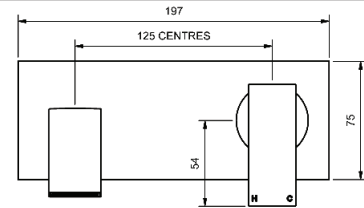

AVIAD HORIZONTAL MIXER SETS

HORIZONTAL WALL BATH SET

150mm OUTLET

	MODEL	FINISH	RRP INC GST
CHROME	AVWMH150	CP	$362.04
BRUSHED CHROME	AVWMH150	BC	$510.27
BRUSHED NICKEL	AVWMH150	BN	$510.27
SATIN CHROME	AVWMH150	SC	$467.49
BRUSHED BLACK SAPPHIRE	AVWMH150	BBS	$510.27
GUNMETAL	AVWMH150	GM	$467.49
MATT BLACK	AVWMH150	MB	$467.49
MATT WHITE & CHROME	AVWMH150	MWC	$513.07
WHITE & CHROME	AVWMH150	WHC	$513.07
GOLD	AVWMH150	GP	$734.45
BRUSHED GOLD	AVWMH150	BG	$782.62

HORIZONTAL WALL BASIN/SINK SET

150mm OUTLET

6 STAR WELS - 4.5 LPM

	MODEL	FINISH	RRP INC GST
CHROME	AVWMH1506	CP	$362.04
BRUSHED CHROME	AVWMH1506	BC	$510.27
BRUSHED NICKEL	AVWMH1506	BN	$510.27
SATIN CHROME	AVWMH1506	SC	$467.49
BRUSHED BLACK SAPPHIRE	AVWMH1506	BBS	$510.27
GUNMETAL	AVWMH1506	GM	$467.49
MATT BLACK	AVWMH1506	MB	$467.49
MATT WHITE & CHROME	AVWMH1506	MWC	$513.07
WHITE & CHROME	AVWMH1506	WHC	$513.07
GOLD	AVWMH1506	GP	$734.45
BRUSHED GOLD	AVWMH1506	BG	$782.62

HORIZONTAL WALL BATH SET

200mm OUTLET

	MODEL	FINISH	RRP INC GST
CHROME	AVWMH200	CP	$375.45
BRUSHED CHROME	AVWMH200	BC	$523.68
BRUSHED NICKEL	AVWMH200	BN	$523.68
SATIN CHROME	AVWMH200	SC	$480.90
BRUSHED BLACK SAPPHIRE	AVWMH200	BBS	$523.68
GUNMETAL	AVWMH200	GM	$480.90
MATT BLACK	AVWMH200	MB	$480.90
MATT WHITE & CHROME	AVWMH200	MWC	$526.48
WHITE & CHROME	AVWMH200	WHC	$526.48
GOLD	AVWMH200	GP	$749.54
BRUSHED GOLD	AVWMH200	BG	$797.71

HORIZONTAL WALL BASIN/SINK SET

200mm OUTLET

6 STAR WELS - 4.5 LPM