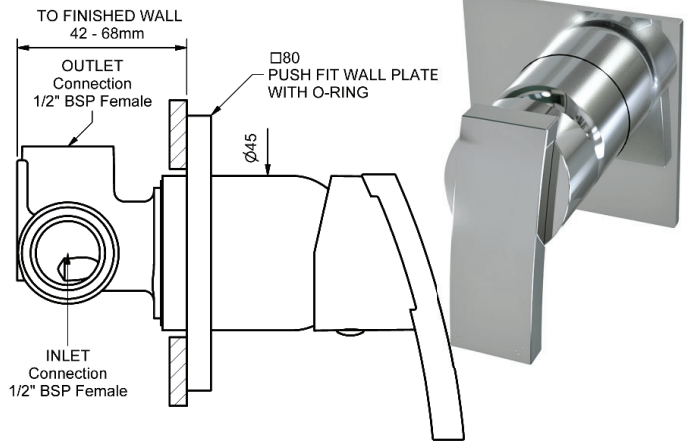

AVIAD WALL MIXERS

WALL MIXER

MODEL	FINISH	RRP INC GST
CHROME AVSHM	CP	$194.44
BRUSHED CHROME AVSHM	BC	$277.07
BRUSHED NICKEL AVSHM	BN	$277.07
SATIN CHROME AVSHM	SC	$245.02
BRUSHED BLACK SAPPHIRE AVSHM	BBS	$277.07
GUNMETAL AVSHM	GM	$245.02
MATT BLACK AVSHM	MB	$245.02
MATT WHITE & CHROME AVSHM	MWC	$307.81
WHITE & CHROME AVSHM	WHC	$307.81
GOLD AVSHM	GP	$373.60
BRUSHED GOLD AVSHM	BG	$409.56