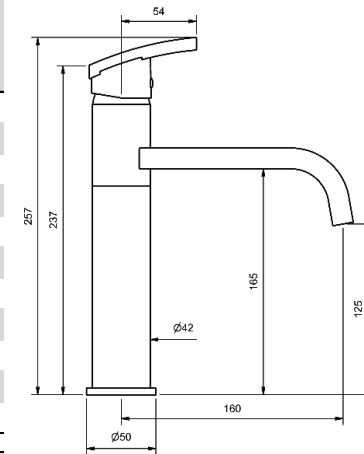

MEDIUM BASIN MIXER FIXED SPOUT				
6 STAR WELS - 4.5 LPM	MODEL	FINISH	RRP	INC GST
CHROME	AVBSMM	CP	\$308.41	
BRUSHED CHROME	AVBSMM	BC	\$476.03	
BRUSHED NICKEL	AVBSMM	BN	\$476.03	
SATIN CHROME	AVBSMM	SC	\$429.08	
BRUSHED BLACK SAPPHIRE	AVBSMM	BBS	\$476.03	
GUNMETAL	AVBSMM	GM	\$429.08	
MATT BLACK	AVBSMM	MB	\$429.08	
MATT WHITE & CHROME	AVBSMM	MWC	\$459.56	
WHITE & CHROME	AVBSMM	WHC	\$459.56	
GOLD	AVBSMM	GP	\$688.73	
BRUSHED GOLD	AVBSMM	BG	\$741.58	