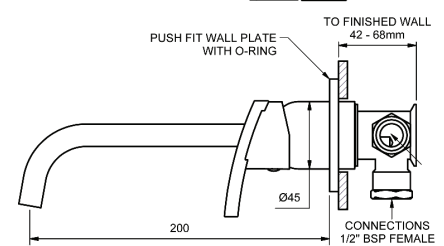

AVIAD HORIZONTAL MIXER SETS

HORIZONTAL WALL BATH SET

150mm OUTLET

	MODEL	FINISH	RRP INC GST
CHROME	AVWMH150	CP	$362.04
BRUSHED CHROME	AVWMH150	BC	$510.27
BRUSHED NICKEL	AVWMH150	BN	$510.27
SATIN CHROME	AVWMH150	SC	$467.49
BRUSHED BLACK SAPPHIRE	AVWMH150	BBS	$510.27
GUNMETAL	AVWMH150	GM	$467.49
MATT BLACK	AVWMH150	MB	$467.49
MATT WHITE & CHROME	AVWMH150	MWC	$513.07
WHITE & CHROME	AVWMH150	WHC	$513.07
GOLD	AVWMH150	GP	$734.45
BRUSHED GOLD	AVWMH150	BG	$782.62

HORIZONTAL WALL BASIN/SINK SET

150mm OUTLET

6 STAR WELS - 4.5 LPM

	MODEL	FINISH	RRP INC GST
CHROME	AVWMH1506	CP	$362.04
BRUSHED CHROME	AVWMH1506	BC	$510.27
BRUSHED NICKEL	AVWMH1506	BN	$510.27
SATIN CHROME	AVWMH1506	SC	$467.49
BRUSHED BLACK SAPPHIRE	AVWMH1506	BBS	$510.27
GUNMETAL	AVWMH1506	GM	$467.49
MATT BLACK	AVWMH1506	MB	$467.49
MATT WHITE & CHROME	AVWMH1506	MWC	$513.07
WHITE & CHROME	AVWMH1506	WHC	$513.07
GOLD	AVWMH1506	GP	$734.45
BRUSHED GOLD	AVWMH1506	BG	$782.62

HORIZONTAL WALL BATH SET

200mm OUTLET

	MODEL	FINISH	RRP INC GST
CHROME	AVWMH200	CP	$375.45
BRUSHED CHROME	AVWMH200	BC	$523.68
BRUSHED NICKEL	AVWMH200	BN	$523.68
SATIN CHROME	AVWMH200	SC	$480.90
BRUSHED BLACK SAPPHIRE	AVWMH200	BBS	$523.68
GUNMETAL	AVWMH200	GM	$480.90
MATT BLACK	AVWMH200	MB	$480.90
MATT WHITE & CHROME	AVWMH200	MWC	$526.48
WHITE & CHROME	AVWMH200	WHC	$526.48
GOLD	AVWMH200	GP	$749.54
BRUSHED GOLD	AVWMH200	BG	$797.71

HORIZONTAL WALL BASIN/SINK SET

200mm OUTLET

6 STAR WELS - 4.5 LPM