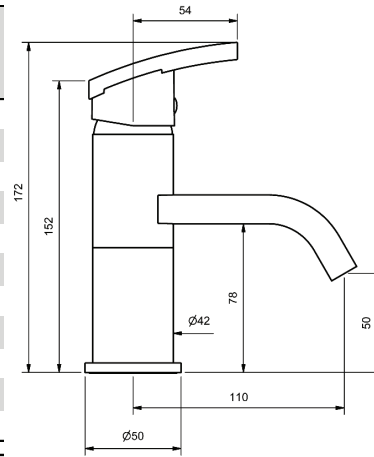

MEDIUM BASIN MIXER FIXED SPOUT				
6 STAR WELS - 4.5 LPM	MODEL	FINISH	RRP	INC GST
CHROME	AVBSMM	CP	\$308.41	
BRUSHED CHROME	AVBSMM	BC	\$476.03	
BRUSHED NICKEL	AVBSMM	BN	\$476.03	
SATIN CHROME	AVBSMM	SC	\$429.08	
BRUSHED BLACK SAPPHIRE	AVBSMM	BBS	\$476.03	
GUNMETAL	AVBSMM	GM	\$429.08	
MATT BLACK	AVBSMM	MB	\$429.08	
MATT WHITE & CHROME	AVBSMM	MWC	\$459.56	
WHITE & CHROME	AVBSMM	WHC	\$459.56	
GOLD	AVBSMM	GP	\$688.73	
BRUSHED GOLD	AVBSMM	BG	\$741.58	