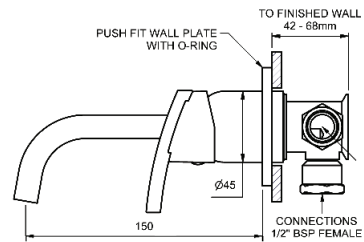

AVIAD HORIZONTAL MIXER SETS

HORIZONTAL WALL BATH SET

150mm OUTLET

	MODEL	FINISH	RRP INC GST
CHROME	AVWMH150	CP	$362.04
BRUSHED CHROME	AVWMH150	BC	$510.27
BRUSHED NICKEL	AVWMH150	BN	$510.27
SATIN CHROME	AVWMH150	SC	$467.49
BRUSHED BLACK SAPPHIRE	AVWMH150	BBS	$510.27
GUNMETAL	AVWMH150	GM	$467.49
MATT BLACK	AVWMH150	MB	$467.49
MATT WHITE & CHROME	AVWMH150	MWC	$513.07
WHITE & CHROME	AVWMH150	WHC	$513.07
GOLD	AVWMH150	GP	$734.45
BRUSHED GOLD	AVWMH150	BG	$782.62

HORIZONTAL WALL BASIN/SINK SET

150mm OUTLET

6 STAR WELS - 4.5 LPM

	MODEL	FINISH	RRP INC GST
CHROME	AVWMH1506	CP	$362.04
BRUSHED CHROME	AVWMH1506	BC	$510.27
BRUSHED NICKEL	AVWMH1506	BN	$510.27
SATIN CHROME	AVWMH1506	SC	$467.49
BRUSHED BLACK SAPPHIRE	AVWMH1506	BBS	$510.27
GUNMETAL	AVWMH1506	GM	$467.49
MATT BLACK	AVWMH1506	MB	$467.49
MATT WHITE & CHROME	AVWMH1506	MWC	$513.07
WHITE & CHROME	AVWMH1506	WHC	$513.07
GOLD	AVWMH1506	GP	$734.45
BRUSHED GOLD	AVWMH1506	BG	$782.62

HORIZONTAL WALL BATH SET

200mm OUTLET

	MODEL	FINISH	RRP INC GST
CHROME	AVWMH200	CP	$375.45
BRUSHED CHROME	AVWMH200	BC	$523.68
BRUSHED NICKEL	AVWMH200	BN	$523.68
SATIN CHROME	AVWMH200	SC	$480.90
BRUSHED BLACK SAPPHIRE	AVWMH200	BBS	$523.68
GUNMETAL	AVWMH200	GM	$480.90
MATT BLACK	AVWMH200	MB	$480.90
MATT WHITE & CHROME	AVWMH200	MWC	$526.48
WHITE & CHROME	AVWMH200	WHC	$526.48
GOLD	AVWMH200	GP	$749.54
BRUSHED GOLD	AVWMH200	BG	$797.71

HORIZONTAL WALL BASIN/SINK SET

200mm OUTLET

6 STAR WELS - 4.5 LPM