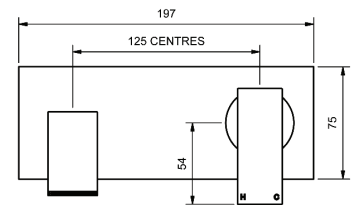

AVIAD HORIZONTAL MIXER SETS

HORIZONTAL WALL BATH SET

150mm OUTLET

	MODEL	FINISH	RRP INC GST
CHROME	AVWMH150	CP	$362.04
BRUSHED CHROME	AVWMH150	BC	$510.27
BRUSHED NICKEL	AVWMH150	BN	$510.27
SATIN CHROME	AVWMH150	SC	$467.49
BRUSHED BLACK SAPPHIRE	AVWMH150	BBS	$510.27
GUNMETAL	AVWMH150	GM	$467.49
MATT BLACK	AVWMH150	MB	$467.49
MATT WHITE & CHROME	AVWMH150	MWC	$513.07
WHITE & CHROME	AVWMH150	WHC	$513.07
GOLD	AVWMH150	GP	$734.45
BRUSHED GOLD	AVWMH150	BG	$782.62

HORIZONTAL WALL BASIN/SINK SET

150mm OUTLET

6 STAR WELS - 4.5 LPM

	MODEL	FINISH	RRP INC GST
CHROME	AVWMH1506	CP	$362.04
BRUSHED CHROME	AVWMH1506	BC	$510.27
BRUSHED NICKEL	AVWMH1506	BN	$510.27
SATIN CHROME	AVWMH1506	SC	$467.49
BRUSHED BLACK SAPPHIRE	AVWMH1506	BBS	$510.27
GUNMETAL	AVWMH1506	GM	$467.49
MATT BLACK	AVWMH1506	MB	$467.49
MATT WHITE & CHROME	AVWMH1506	MWC	$513.07
WHITE & CHROME	AVWMH1506	WHC	$513.07
GOLD	AVWMH1506	GP	$734.45
BRUSHED GOLD	AVWMH1506	BG	$782.62

HORIZONTAL WALL BATH SET

200mm OUTLET

	MODEL	FINISH	RRP INC GST
CHROME	AVWMH200	CP	$375.45
BRUSHED CHROME	AVWMH200	BC	$523.68
BRUSHED NICKEL	AVWMH200	BN	$523.68
SATIN CHROME	AVWMH200	SC	$480.90
BRUSHED BLACK SAPPHIRE	AVWMH200	BBS	$523.68
GUNMETAL	AVWMH200	GM	$480.90
MATT BLACK	AVWMH200	MB	$480.90
MATT WHITE & CHROME	AVWMH200	MWC	$526.48
WHITE & CHROME	AVWMH200	WHC	$526.48
GOLD	AVWMH200	GP	$749.54
BRUSHED GOLD	AVWMH200	BG	$797.71

HORIZONTAL WALL BASIN/SINK SET

200mm OUTLET

6 STAR WELS - 4.5 LPM