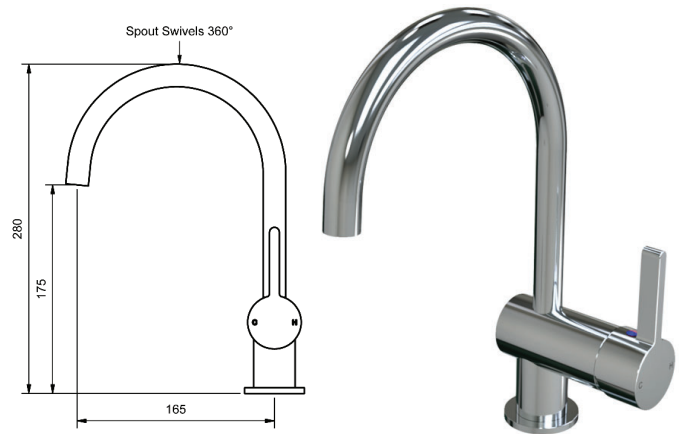

ADERO SINK MIXERS

SINK MIXER
SWIVEL PILLAR STYLE
4 STAR WELS - 7.5 LPM

MODEL	FINISH	RRP INC GST
ALSSM180	CP	\$187.73
ALSSM180	BC	\$366.31
ALSSM180	BN	\$366.31
ALSSM180	SC	\$312.92
ALSSM180	BBS	\$366.31
ALSSM180	GM	\$312.92
ALSSM180	MB	\$312.92
ALSSM180	MWC	\$338.75
ALSSM180	WHC	\$338.75
ALSSM180	GP	\$497.00
ALSSM180	BG	\$556.97

HORIZONTAL SINK MIXER
SWIVEL GOOSENECK SPOUT
4 STAR WELS - 7.5 LPM

MODEL	FINISH	RRP INC GST
ALHSM	CP	\$252.82
ALHSM	BC	\$435.55
ALHSM	BN	\$435.55
ALHSM	SC	\$382.16
ALHSM	BBS	\$435.55
ALHSM	GM	\$382.16
ALHSM	MB	\$382.16
ALHSM	MWC	\$403.98
ALHSM	WHC	\$403.98
ALHSM	GP	\$573.86
ALHSM	BG	\$633.97

ADERO BASIN MIXERS

BASIN MIXER
FIXED SPOUT
4 STAR WELS - 7.5 LPM

MODEL	FINISH	RRP INC GST
ALBSMC	CP	\$132.99
ALBSMC	BC	\$267.09
ALBSMC	BN	\$267.09
ALBSMC	SC	\$224.29
ALBSMC	BBS	\$267.09
ALBSMC	GM	\$224.29
ALBSMC	MB	\$224.29
ALBSMC	MWC	\$246.36
ALBSMC	WHC	\$246.36
ALBSMC	GP	\$418.76
ALBSMC	BG	\$466.93