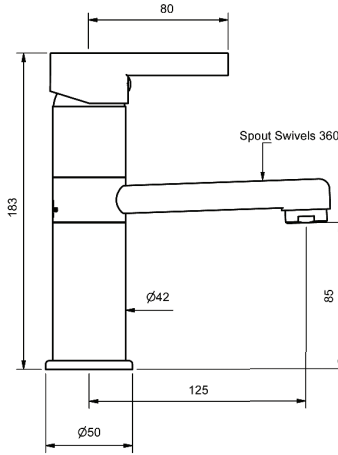

MEDIUM BASIN MIXER

SWIVEL SPOUT

4 STAR WELS - 7.5 LPM	MODEL	FINISH	RRP INC GST
CHROME	ALBSMM	CP	$182.36
BRUSHED CHROME	ALBSMM	BC	$316.45
BRUSHED NICKEL	ALBSMM	BN	$316.45
SATIN CHROME	ALBSMM	SC	$273.67
BRUSHED BLACK SAPPHIRE	ALBSMM	BBS	$316.45
GUNMETAL	ALBSMM	GM	$273.67
MATT BLACK	ALBSMM	MB	$273.67
MATT WHITE & CHROME	ALBSMM	MWC	$295.72
WHITE & CHROME	ALBSMM	WHC	$295.72
GOLD	ALBSMM	GP	$546.81
BRUSHED GOLD	ALBSMM	BG	$595.00

MEDIUM BASIN MIXER

SWIVEL SPOUT

6 STAR WELS - 4.5 LPM	MODEL	FINISH	RRP INC GST
CHROME	ALBSMM6	CP	$182.36
BRUSHED CHROME	ALBSMM6	BC	$316.45
BRUSHED NICKEL	ALBSMM6	BN	$316.45
SATIN CHROME	ALBSMM6	SC	$273.67
BRUSHED BLACK SAPPHIRE	ALBSMM6	BBS	$316.45
GUNMETAL	ALBSMM6	GM	$273.67
MATT BLACK	ALBSMM6	MB	$273.67
MATT WHITE & CHROME	ALBSMM6	MWC	$295.72
WHITE & CHROME	ALBSMM6	WHC	$295.72
GOLD	ALBSMM6	GP	$546.81
BRUSHED GOLD	ALBSMM6	BG	$595.00

TALL BASIN MIXER

SWIVEL SPOUT

4 STAR WELS - 7.5 LPM	MODEL	FINISH	RRP INC GST
CHROME	ALBSMT	CP	$202.48
BRUSHED CHROME	ALBSMT	BC	$381.06
BRUSHED NICKEL	ALBSMT	BN	$381.06
SATIN CHROME	ALBSMT	SC	$327.67
BRUSHED BLACK SAPPHIRE	ALBSMT	BBS	$381.06
GUNMETAL	ALBSMT	GM	$327.67
MATT BLACK	ALBSMT	MB	$327.67
MATT WHITE & CHROME	ALBSMT	MWC	$315.85
WHITE & CHROME	ALBSMT	WHC	$315.85
GOLD	ALBSMT	GP	$580.31
BRUSHED GOLD	ALBSMT	BG	$640.42

TALL BASIN MIXER

SWIVEL SPOUT

6 STAR WELS - 4.5 LPM	MODEL	FINISH	RRP INC GST
CHROME	ALBSMT6	CP	$202.48
BRUSHED CHROME	ALBSMT6	BC	$381.06
BRUSHED NICKEL	ALBSMT6	BN	$381.06
SATIN CHROME	ALBSMT6	SC	$327.67
BRUSHED BLACK SAPPHIRE	ALBSMT6	BBS	$381.06
GUNMETAL	ALBSMT6	GM	$327.67
MATT BLACK	ALBSMT6	MB	$327.67
MATT WHITE & CHROME	ALBSMT6	MWC	$315.85
WHITE & CHROME	ALBSMT6	WHC	$315.85
GOLD	ALBSMT6	GP	$580.31
BRUSHED GOLD	ALBSMT6	BG	$640.42