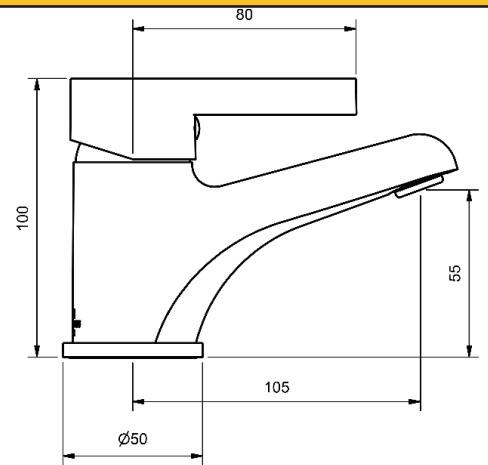

HORIZONTAL SINK MIXER
SWIVEL GOOSENECK SPOUT
4 STAR WELS - 7.5 LPM

MODEL	FINISH	RRP INC GST
ALHSM	CP	\$252.82
ALHSM	BC	\$435.55
ALHSM	BN	\$435.55
ALHSM	SC	\$382.16
ALHSM	BBS	\$435.55
ALHSM	GM	\$382.16
ALHSM	MB	\$382.16
ALHSM	MWC	\$403.98
ALHSM	WHC	\$403.98
ALHSM	GP	\$573.86
ALHSM	BG	\$633.97

ADERO BASIN MIXERS

BASIN MIXER
FIXED SPOUT
4 STAR WELS - 7.5 LPM

MODEL	FINISH	RRP INC GST
ALBSMC	CP	\$132.99
ALBSMC	BC	\$267.09
ALBSMC	BN	\$267.09
ALBSMC	SC	\$224.29
ALBSMC	BBS	\$267.09
ALBSMC	GM	\$224.29
ALBSMC	MB	\$224.29
ALBSMC	MWC	\$246.36
ALBSMC	WHC	\$246.36
ALBSMC	GP	\$418.76
ALBSMC	BG	\$466.93