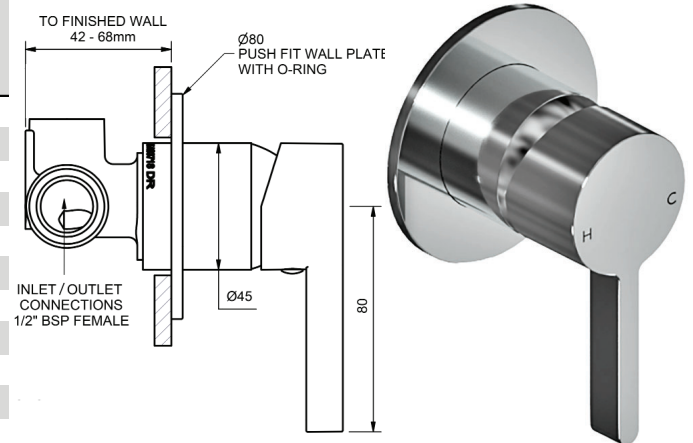

ADERO WALL MIXERS

**WALL MIXER
SOLID ROUND PLATE**

MODEL	FINISH	RRP INC GST
CHROME	ALSHM	$158.47
BRUSHED CHROME	ALSHM	$241.12
BRUSHED NICKEL	ALSHM	$241.12
SATIN CHROME	ALSHM	$209.07
BRUSHED BLACK SAPPHIRE	ALSHM	$241.12
GUNMETAL	ALSHM	$209.07
MATT BLACK	ALSHM	$209.07
MATT WHITE & CHROME	ALSHM	$271.83
WHITE & CHROME	ALSHM	$271.83
GOLD	ALSHM	$333.11
BRUSHED GOLD	ALSHM	$369.20