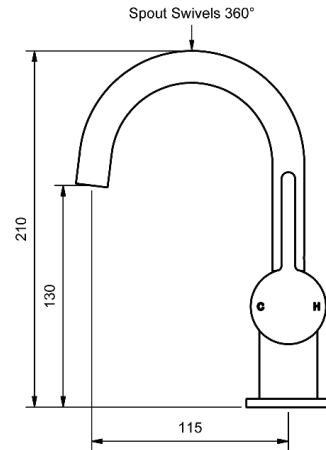

TALL BASIN MIXER

SWIVEL SPOUT

6 STAR WELS - 4.5 LPM	MODEL	FINISH	RRP INC GST
CHROME	ALBSMT6	CP	\$202.48
BRUSHED CHROME	ALBSMT6	BC	\$381.06
BRUSHED NICKEL	ALBSMT6	BN	\$381.06
SATIN CHROME	ALBSMT6	SC	\$327.67
BRUSHED BLACK SAPPHIRE	ALBSMT6	BBS	\$381.06
GUNMETAL	ALBSMT6	GM	\$327.67
MATT BLACK	ALBSMT6	MB	\$327.67
MATT WHITE & CHROME	ALBSMT6	MWC	\$315.85
WHITE & CHROME	ALBSMT6	WHC	\$315.85
GOLD	ALBSMT6	GP	\$580.31
BRUSHED GOLD	ALBSMT6	BG	\$640.42

**HORIZONTAL BASIN MIXER
SWIVEL GOOSENECK SPOUT**

4 STAR WELS - 7.5 LPM	MODEL	FINISH	RRP INC GST
CHROME	ALHBM	CP	\$252.82
BRUSHED CHROME	ALHBM	BC	\$435.55
BRUSHED NICKEL	ALHBM	BN	\$435.55
SATIN CHROME	ALHBM	SC	\$382.16
BRUSHED BLACK SAPPHIRE	ALHBM	BBS	\$435.55
GUNMETAL	ALHBM	GM	\$382.16
MATT BLACK	ALHBM	MB	\$382.16
MATT WHITE & CHROME	ALHBM	MWC	\$403.98
WHITE & CHROME	ALHBM	WHC	\$403.98
GOLD	ALHBM	GP	\$573.86
BRUSHED GOLD	ALHBM	BG	\$633.97