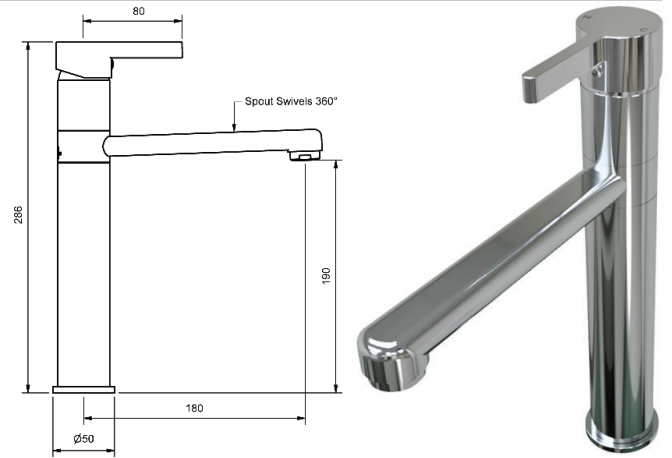

ADERO SINK MIXERS

SINK MIXER
SWIVEL PILLAR STYLE
4 STAR WELS - 7.5 LPM

MODEL	FINISH	RRP INC GST
ALSSM180	CP	\$187.73
ALSSM180	BC	\$366.31
ALSSM180	BN	\$366.31
ALSSM180	SC	\$312.92
ALSSM180	BBS	\$366.31
ALSSM180	GM	\$312.92
ALSSM180	MB	\$312.92
ALSSM180	MWC	\$338.75
ALSSM180	WHC	\$338.75
ALSSM180	GP	\$497.00
ALSSM180	BG	\$556.97

HORIZONTAL SINK MIXER
SWIVEL GOOSENECK SPOUT
4 STAR WELS - 7.5 LPM

MODEL	FINISH	RRP INC GST
ALHSM	CP	\$252.82
ALHSM	BC	\$435.55
ALHSM	BN	\$435.55
ALHSM	SC	\$382.16
ALHSM	BBS	\$435.55
ALHSM	GM	\$382.16
ALHSM	MB	\$382.16
ALHSM	MWC	\$403.98
ALHSM	WHC	\$403.98
ALHSM	GP	\$573.86
ALHSM	BG	\$633.97

ADERO BASIN MIXERS

BASIN MIXER
FIXED SPOUT
4 STAR WELS - 7.5 LPM

MODEL	FINISH	RRP INC GST
ALBSMC	CP	\$132.99
ALBSMC	BC	\$267.09
ALBSMC	BN	\$267.09
ALBSMC	SC	\$224.29
ALBSMC	BBS	\$267.09
ALBSMC	GM	\$224.29
ALBSMC	MB	\$224.29
ALBSMC	MWC	\$246.36
ALBSMC	WHC	\$246.36
ALBSMC	GP	\$418.76
ALBSMC	BG	\$466.93