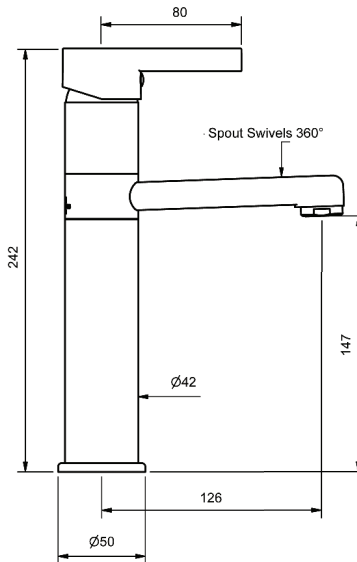

TALL BASIN MIXER

SWIVEL SPOUT

4 STAR WELS - 7.5 LPM	MODEL	FINISH	RRP INC GST
CHROME	ALBSMT	CP	\$202.48
BRUSHED CHROME	ALBSMT	BC	\$381.06
BRUSHED NICKEL	ALBSMT	BN	\$381.06
SATIN CHROME	ALBSMT	SC	\$327.67
BRUSHED BLACK SAPPHIRE	ALBSMT	BBS	\$381.06
GUNMETAL	ALBSMT	GM	\$327.67
MATT BLACK	ALBSMT	MB	\$327.67
MATT WHITE & CHROME	ALBSMT	MWC	\$315.85
WHITE & CHROME	ALBSMT	WHC	\$315.85
GOLD	ALBSMT	GP	\$580.31
BRUSHED GOLD	ALBSMT	BG	\$640.42