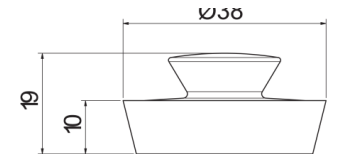

- suit 32mm & 40mm WASTES

CHROME MS40CP

50mm MERINO STOPPER

CHROME MS50CP

HANG SELL PACKAGING

HANG SELL PACKAGING

HANG SELL PACKAGING

HANG SELL PACKAGING