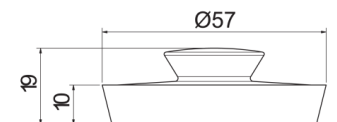

HANG SELL PACKAGING

HANG SELL PACKAGING