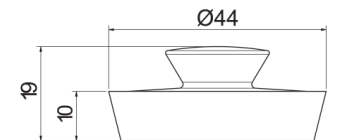

HANG SELL PACKAGING