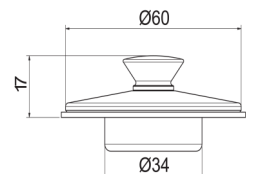

HANG SELL PACKAGING