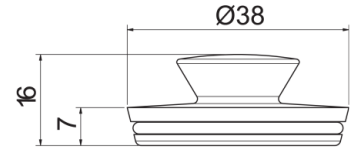

- suit 32mm & 40mm WASTES

CHROME MS40CP

50mm MERINO STOPPER

CHROME MS50CP

HANG SELL PACKAGING

HANG SELL PACKAGING

HANG SELL PACKAGING

HANG SELL PACKAGING