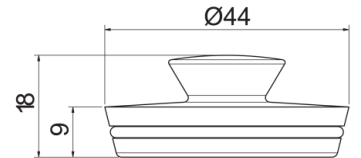

- suit 32mm & 40mm WASTES

CHROME MS40CP

50mm MERINO STOPPER

CHROME MS50CP

HANG SELL PACKAGING

HANG SELL PACKAGING

HANG SELL PACKAGING

HANG SELL PACKAGING