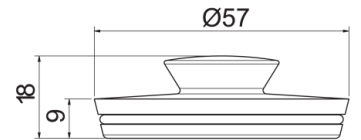

- suit 32mm & 40mm WASTES

CHROME MS40CP

50mm MERINO STOPPER

CHROME MS50CP

HANG SELL PACKAGING

HANG SELL PACKAGING

HANG SELL PACKAGING

HANG SELL PACKAGING