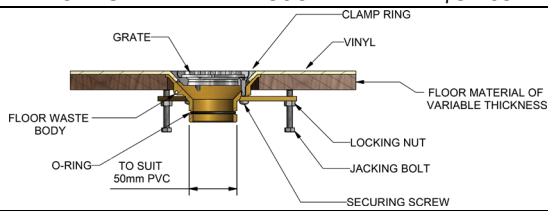

VINYL FLOOR WASTES TO SUIT TIMBER FLOORS

TIMBER FLOOR VINYL FLOOR WASTE SET COMPLETE SUIT 50MM PVC		
	MODEL	RRP INC GST
	CHROME VFWPTF50CP	$37.63