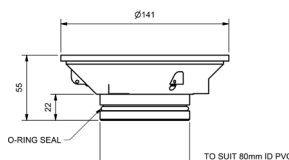

ALL PRICES ARE RRP INCLUDING GST