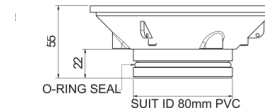

SLIP RESISTANT FINISH AVAILABLE
ON ALL FLOOR WASTES - POA

VINYL FLOOR WASTE BASES

VINYL FLOOR WASTE BASE SUIT 50MM PVC		
	MODEL	RRP INC GST
BRASS	VFWBP50BR	\$15.27

VINYL FLOOR WASTE BASE SUIT 80MM PVC		
	MODEL	RRP INC GST
BRASS	VFWBP80BR	\$34.08