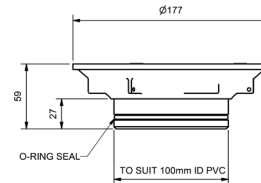

VINYL FLOOR WASTES TO SUIT TIMBER FLOORS

TIMBER FLOOR VINYL FLOOR WASTE SET COMPLETE SUIT 50MM PVC		
	MODEL	RRP INC GST
	CHROME VFWPTF50CP	\$37.63

TIMBER FLOOR VINYL FLOOR WASTE SET COMPLETE SUIT 80MM PVC		
	MODEL	RRP INC GST
	CHROME VFWPTF80CP	\$77.68