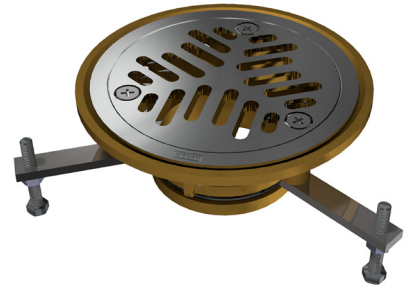

CLAMP RING & GRATE SUIT 80MM VINYL BASE		
	MODEL	RRP INC GST
CHROME	VFWRG80CP	\$37.85

VINYL FLOOR WASTES

HARBIC
BRASSWARE

CHROME

SLIP RESISTANT FINISH AVAILABLE
ON ALL FLOOR WASTES - POA

CLAMP RING & GRATE SUIT 1000MM VINYL BASE		
MODEL	RRP INC GST	
CHROME VFWRG100CP	\$51.13	

VINYL FLOOR WASTE SET COMPLETE SUIT 50MM PVC		
MODEL	RRP INC GST	
CHROME VFWP50CP	\$31.86	

VINYL FLOOR WASTE SET COMPLETE SUIT 80MM PVC		
MODEL	RRP INC GST	
CHROME VFWP80CP	\$71.93	

ALL PRICES ARE RRP INCLUDING GST

SLIP RESISTANT FINISH AVAILABLE
ON ALL FLOOR WASTES - POA

CHROME

VINYL FLOOR WASTE SET COMPLETE SUIT 100MM PVC		
	MODEL	RRP INC GST
	CHROME VFWP100CP	\$97.83

VINYL FLOOR CLEANOUT SET COMPLETE SUIT 100MM PVC		
	MODEL	RRP INC GST
	CHROME VFWPC100CP	\$107.12

VINYL FLOOR WASTES TO SUIT TIMBER FLOORS

TIMBER FLOOR VINYL FLOOR WASTE SET COMPLETE SUIT 50MM PVC		
	MODEL	RRP INC GST
	CHROME VFWPTF50CP	\$37.63

TIMBER FLOOR VINYL FLOOR WASTE SET COMPLETE SUIT 80MM PVC		
	MODEL	RRP INC GST
	CHROME VFWPTF80CP	\$77.68