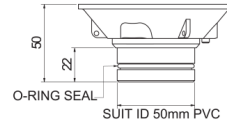

SLIP RESISTANT FINISH AVAILABLE
ON ALL FLOOR WASTES - POA

VINYL FLOOR WASTE BASES

VINYL FLOOR WASTE BASE SUIT 50MM PVC		
	MODEL	RRP INC GST
BRASS	VFWBP50BR	\$15.27

VINYL FLOOR WASTE BASE SUIT 80MM PVC		
	MODEL	RRP INC GST
BRASS	VFWBP80BR	\$34.08