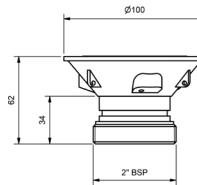

COMPLETE VINYL WASTE SETS

VINYL FLOOR WASTE SET COMPLETE 50MM MALE TAIL		
MODEL	RRP INC GST	
CHROME VFWM50CP	$44.04	

VINYL FLOOR WASTE SET COMPLETE SUIT 50MM PVC		
MODEL	RRP INC GST	
CHROME VFWP50CP	$31.86