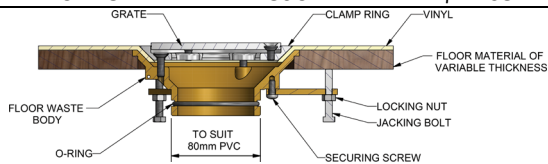

TIMBER FLOOR VINYL FLOOR WASTE SET COMPLETE SUIT 80MM PVC		
	MODEL	RRP INC GST
	CHROME VFWPTF80CP	$77.68