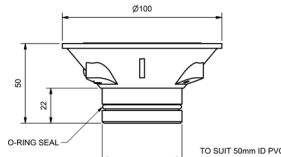

VINYL FLOOR WASTE SET COMPLETE SUIT 80MM PVC		
MODEL	RRP INC GST	
CHROME VFWP80CP	$71.93