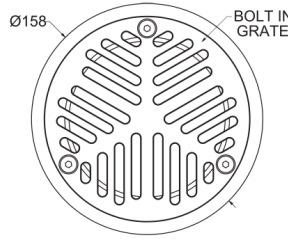

CLAMP RING & GRATE SUIT 80MM VINYL BASE		
	MODEL	RRP INC GST
CHROME	VFWRG80CP	\$37.85

VINYL FLOOR WASTES

HARBIC
BRASSWARE

CHROME

SLIP RESISTANT FINISH AVAILABLE
ON ALL FLOOR WASTES - POA

CLAMP RING & GRATE SUIT 1000MM VINYL BASE		
MODEL	RRP INC GST	
CHROME VFWRG100CP	\$51.13	