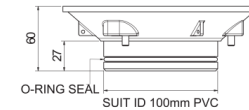

VINYL FLOOR WASTE BASE SUIT 100MM PVC		
	MODEL	RRP INC GST
BRASS	VFWBP100BR	$46.48