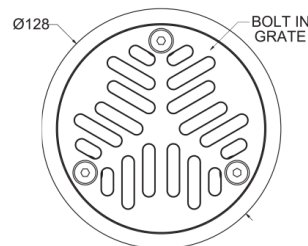

VINYL FLOOR WASTE BASE SUIT 100MM PVC		
	MODEL	RRP INC GST
BRASS	VFWBP100BR	\$46.48

VINYL FLOOR WASTE RINGS & GRATES

CLAMP RING & GRATE SUIT 50MM VINYL BASE		
	MODEL	RRP INC GST
CHROME	VFWRG50CP	\$16.60

CLAMP RING & GRATE SUIT 80MM VINYL BASE		
	MODEL	RRP INC GST
CHROME	VFWRG80CP	\$37.85

VINYL FLOOR WASTES

HARBIC
BRASSWARE

CHROME

SLIP RESISTANT FINISH AVAILABLE
ON ALL FLOOR WASTES - POA

CLAMP RING & GRATE SUIT 1000MM VINYL BASE		
MODEL	RRP INC GST	
CHROME VFWRG100CP	\$51.13	