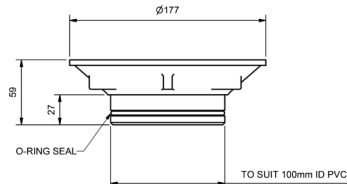

SLIP RESISTANT FINISH AVAILABLE
ON ALL FLOOR WASTES - POA

CHROME

VINYL FLOOR WASTE SET COMPLETE SUIT 100MM PVC		
	MODEL	RRP INC GST
	CHROME VFWP100CP	$97.83

VINYL FLOOR CLEANOUT SET COMPLETE SUIT 100MM PVC		
	MODEL	RRP INC GST
	CHROME VFWPC100CP	$107.12