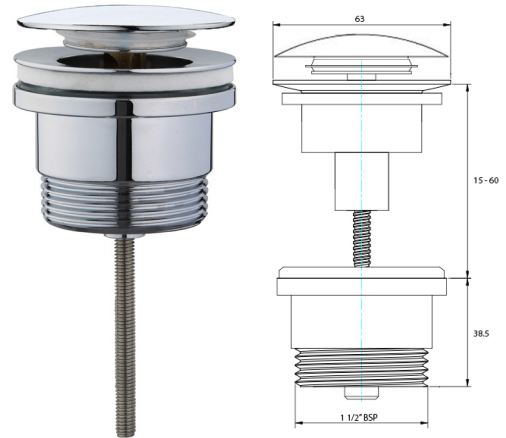

## BRASSWARE

UNIVERSAL TOUCH TOP WASTE COVERED STOPPER, SUITS 32 & 40 MM			
	MODEL		RRP INC GST
CHROME	UTTC32-40CP		\$45.97
BRUSHED CHROME	UTTC32-40BC		\$63.01
BRUSHED NICKEL	UTTC32-40BN		\$63.25
SATIN CHROME	UTTC32-40SC		\$58.39
BRUSHED BLACK SAPPHIRE	UTTC32-40BBS		\$63.01
GUNMETAL	UTTC32-40GM		\$58.39
MATT BLACK	UTTC32-40MB		\$58.39
POLISHED BRASS	UTTC32-40PB		\$45.97
BRUSHED BRASS	UTTC32-40BB		\$51.20
GOLD	UTTC32-40GP		\$118.12
BRUSHED GOLD	UTTC32-40BG		\$160.23

UNIVERSAL TOUCH TOP WASTE INTEGRAL STOPPER, SUITS 32 & 40 MM			
	MODEL		RRP INC GST
CHROME	UTTI32-40CP		\$45.97
BRUSHED CHROME	UTTI32-40BC		\$63.01
BRUSHED NICKEL	UTTI32-40BN		\$63.25
SATIN CHROME	UTTI32-40SC		\$58.39
BRUSHED BLACK SAPPHIRE	UTTI32-40BBS		\$63.01
GUNMETAL	UTTI32-40GM		\$58.39
MATT BLACK	UTTI32-40MB		\$58.39
POLISHED BRASS	UTTI32-40PB		\$45.97
BRUSHED BRASS	UTTI32-40BB		\$51.20
GOLD	UTTI32-40GP		\$118.12
BRUSHED GOLD	UTTI32-40BG		\$160.23