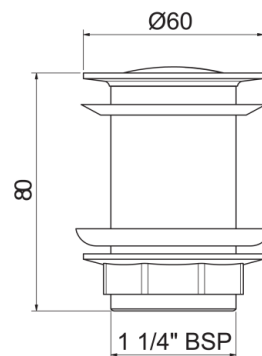

TOUCH TOP WASTES

HARBIC
BRASSWARE

32MM TOUCH TOP BASIN WASTE 80MM TAIL

	MODEL	RRP INC GST
CHROME	TTP&W32CP	$17.04
BRUSHED CHROME	TTP&W32BC	$71.78
BRUSHED NICKEL	TTP&W32BN	$71.78
SATIN CHROME	TTP&W32SC	$62.96
BRUSHED BLACK SAPPHIRE	TTP&W32BBS	$71.78
GUNMETAL	TTP&W32GM	$62.96
MATT BLACK	TTP&W32MB	$62.96
POLISHED BRASS	TTP&W32PB	$29.51
BRUSHED BRASS	TTP&W32BB	$51.20
GOLD	TTP&W32GP	$118.12
BRUSHED GOLD	TTP&W32BG	$160.23

32MM TOUCH TOP BASIN WASTE OFERFLOW & 80MM TAIL

	MODEL	RRP INC GST
CHROME	TTP&W32OCP	$17.04
BRUSHED CHROME	TTP&W32OBC	$71.78
BRUSHED NICKEL	TTP&W32OBN	$71.78
SATIN CHROME	TTP&W32OSC	$62.96
BRUSHED BLACK SAPPHIRE	TTP&W32OBBS	$71.78
GUNMETAL	TTP&W32OGM	$62.96
MATT BLACK	TTP&W32OMB	$62.96
POLISHED BRASS	TTP&W32OPB	$29.51
BRUSHED BRASS	TTP&W32OBB	$51.20
GOLD	TTP&W32OGP	$118.12
BRUSHED GOLD	TTP&W32OBG	$160.23

40MM TOUCH TOP BASIN WASTE 80MM TAIL

	MODEL	RRP INC GST
CHROME	TTP&W40CP	$19.04
BRUSHED CHROME	TTP&W40BC	$74.01
BRUSHED NICKEL	TTP&W40BN	$74.01
SATIN CHROME	TTP&W40SC	$65.19
BRUSHED BLACK SAPPHIRE	TTP&W40BBS	$74.01
GUNMETAL	TTP&W40GM	$65.19
MATT BLACK	TTP&W40MB	$65.19
POLISHED BRASS	TTP&W40PB	$31.72
BRUSHED BRASS	TTP&W40BB	$53.44
GOLD	TTP&W40GP	$120.65
BRUSHED GOLD	TTP&W40BG	$162.76

40MM TOUCH TOP BASIN WASTE OFERFLOW & 80MM TAIL