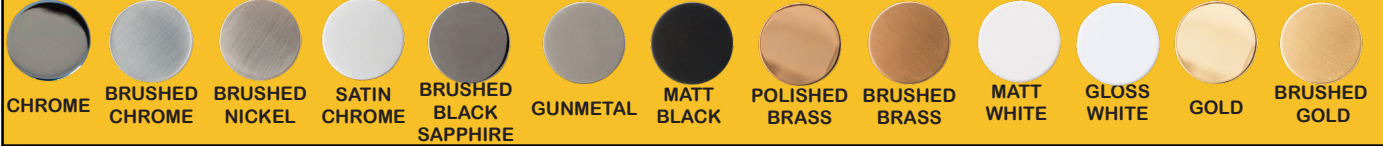

## BRASSWARE

UNIVERSAL TOUCH TOP WASTE COVERED STOPPER, SUITS 32 & 40 MM			
	MODEL		RRP INC GST
CHROME	UTTC32-40CP		\$45.97
BRUSHED CHROME	UTTC32-40BC		\$63.01
BRUSHED NICKEL	UTTC32-40BN		\$63.25
SATIN CHROME	UTTC32-40SC		\$58.39
BRUSHED BLACK SAPPHIRE	UTTC32-40BBS		\$63.01
GUNMETAL	UTTC32-40GM		\$58.39
MATT BLACK	UTTC32-40MB		\$58.39
POLISHED BRASS	UTTC32-40PB		\$45.97
BRUSHED BRASS	UTTC32-40BB		\$51.20
GOLD	UTTC32-40GP		\$118.12
BRUSHED GOLD	UTTC32-40BG		\$160.23

UNIVERSAL TOUCH TOP WASTE INTEGRAL STOPPER, SUITS 32 & 40 MM			
	MODEL		RRP INC GST
CHROME	UTTI32-40CP		\$45.97
BRUSHED CHROME	UTTI32-40BC		\$63.01
BRUSHED NICKEL	UTTI32-40BN		\$63.25
SATIN CHROME	UTTI32-40SC		\$58.39
BRUSHED BLACK SAPPHIRE	UTTI32-40BBS		\$63.01
GUNMETAL	UTTI32-40GM		\$58.39
MATT BLACK	UTTI32-40MB		\$58.39
POLISHED BRASS	UTTI32-40PB		\$45.97
BRUSHED BRASS	UTTI32-40BB		\$51.20
GOLD	UTTI32-40GP		\$118.12
BRUSHED GOLD	UTTI32-40BG		\$160.23