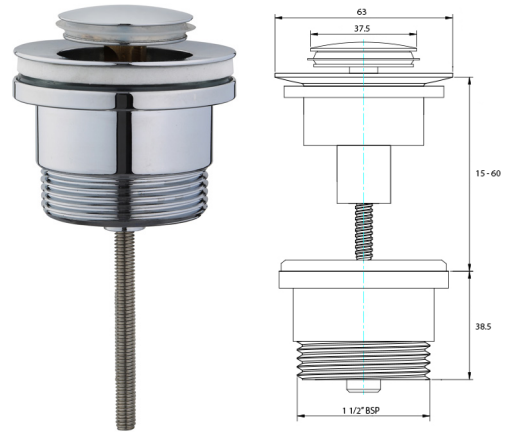

## BRASSWARE

UNIVERSAL TOUCH TOP WASTE COVERED STOPPER, SUITS 32 & 40 MM			
	MODEL		RRP INC GST
CHROME	UTTC32-40CP		\$45.97
BRUSHED CHROME	UTTC32-40BC		\$63.01
BRUSHED NICKEL	UTTC32-40BN		\$63.25
SATIN CHROME	UTTC32-40SC		\$58.39
BRUSHED BLACK SAPPHIRE	UTTC32-40BBS		\$63.01
GUNMETAL	UTTC32-40GM		\$58.39
MATT BLACK	UTTC32-40MB		\$58.39
POLISHED BRASS	UTTC32-40PB		\$45.97
BRUSHED BRASS	UTTC32-40BB		\$51.20
GOLD	UTTC32-40GP		\$118.12
BRUSHED GOLD	UTTC32-40BG		\$160.23

UNIVERSAL TOUCH TOP WASTE INTEGRAL STOPPER, SUITS 32 & 40 MM			
	MODEL		RRP INC GST
CHROME	UTTI32-40CP		\$45.97
BRUSHED CHROME	UTTI32-40BC		\$63.01
BRUSHED NICKEL	UTTI32-40BN		\$63.25
SATIN CHROME	UTTI32-40SC		\$58.39
BRUSHED BLACK SAPPHIRE	UTTI32-40BBS		\$63.01
GUNMETAL	UTTI32-40GM		\$58.39
MATT BLACK	UTTI32-40MB		\$58.39
POLISHED BRASS	UTTI32-40PB		\$45.97
BRUSHED BRASS	UTTI32-40BB		\$51.20
GOLD	UTTI32-40GP		\$118.12
BRUSHED GOLD	UTTI32-40BG		\$160.23