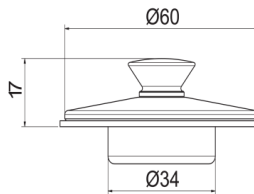

MERINO STOPPER- suit 32mm & 40mm WASTES

MODEL	RRP INC GST
CHROME MS40CP	$10.62
BRUSHED CHROME MS40BC	$37.00
BRUSHED NICKEL MS40BN	$37.00
SATIN CHROME MS40SC	$32.58
BRUSHED BLACK SAPPHIRE MS40BBS	$37.00
GUNMETAL MS40GM	$32.58
MATT BLACK MS40MB	$32.58
POLISHED BRASS MS40PB	$15.86
BRUSHED BRASS MS40BB	$26.71
MATT WHITE MS40MW	$37.99
WHITE MS40WH	$37.99
GOLD MS40GP	$62.45
BRUSHED GOLD MS40BG	$69.49