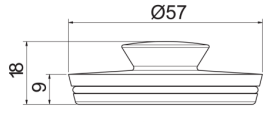

50mm ANELLO STOPPER

MODEL	RRP INC GST
CHROME AS50CP	$9.74
BRUSHED CHROME AS50BC	$34.50
BRUSHED NICKEL AS50BN	$34.50
SATIN CHROME AS50SC	$30.09
BRUSHED BLACK SAPPHIRE AS50BBS	$34.50
GUNMETAL AS50GM	$30.09
MATT BLACK AS50MB	$30.09
POLISHED BRASS AS50PB	$13.36
BRUSHED BRASS AS50BB	$24.23
MATT WHITE AS50MW	$33.72
WHITE AS50WH	$33.72
GOLD AS50GP	$51.73
BRUSHED GOLD AS50BG	$56.25