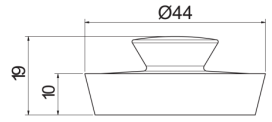

40mm BOWEN STOPPER

MODEL	RRP INC GST
CHROME BS40CP	$5.76
BRUSHED CHROME BS40BC	$31.68
BRUSHED NICKEL BS40BN	$31.68
SATIN CHROME BS40SC	$27.27
BRUSHED BLACK SAPPHIRE BS40BBS	$31.68
GUNMETAL BS40GM	$27.27
MATT BLACK BS40MB	$27.27
POLISHED BRASS BS40PB	$10.55
BRUSHED BRASS BS40BB	$21.39
MATT WHITE BS40MW	$30.90
WHITE BS40WH	$30.90
GOLD BS40GP	$54.81
BRUSHED GOLD BS40BG	$59.83