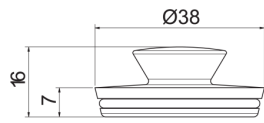

STOPPERS

HARBIC
BRASSWARE

32mm ANELLO STOPPER

| MODEL | RRP INC GST |
|--------------------------------|-------------|
| CHROME AS32CP | \$5.76 |
| BRUSHED CHROME AS32BC | \$30.65 |
| BRUSHED NICKEL AS32BN | \$30.65 |
| SATIN CHROME AS32SC | \$26.24 |
| BRUSHED BLACK SAPPHIRE AS32BBS | \$30.65 |
| GUNMETAL AS32GM | \$26.24 |
| MATT BLACK AS32MB | \$26.24 |
| POLISHED BRASS AS32PB | \$9.51 |
| BRUSHED BRASS AS32BB | \$20.37 |
| MATT WHITE AS32MW | \$29.87 |
| WHITE AS32WH | \$29.87 |
| GOLD AS32GP | \$47.80 |
| BRUSHED GOLD AS32BG | \$52.32 |