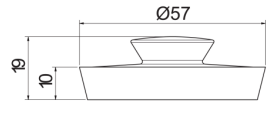

50mm BOWEN STOPPER

MODEL	RRP INC GST
CHROME BS50CP	$7.98
BRUSHED CHROME BS50BC	$33.82
BRUSHED NICKEL BS50BN	$33.82
SATIN CHROME BS50SC	$29.41
BRUSHED BLACK SAPPHIRE BS50BBS	$33.82
GUNMETAL BS50GM	$29.41
MATT BLACK BS50MB	$29.41
POLISHED BRASS BS50PB	$12.67
BRUSHED BRASS BS50BB	$23.53
MATT WHITE BS50MW	$33.02
WHITE BS50WH	$33.02
GOLD BS50GP	$56.99
BRUSHED GOLD BS50BG	$62.02