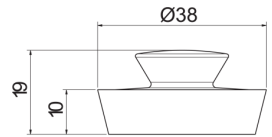

32mm BOWEN STOPPER

MODEL	RRP INC GST
CHROME BS32CP	$5.10
BRUSHED CHROME BS32BC	$31.05
BRUSHED NICKEL BS32BN	$31.05
SATIN CHROME BS32SC	$26.64
BRUSHED BLACK SAPPHIRE BS32BBS	$31.05
GUNMETAL BS32GM	$26.64
MATT BLACK BS32MB	$26.64
POLISHED BRASS BS32PB	$9.90
BRUSHED BRASS BS32BB	$20.76
MATT WHITE BS32MW	$30.25
WHITE BS32WH	$30.25
GOLD BS32GP	$54.15
BRUSHED GOLD BS32BG	$59.17