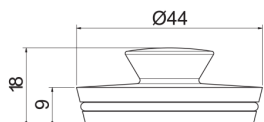

40mm ANELLO STOPPER

MODEL	RRP INC GST
CHROME AS40CP	$6.42
BRUSHED CHROME AS40BC	$31.29
BRUSHED NICKEL AS40BN	$31.29
SATIN CHROME AS40SC	$26.89
BRUSHED BLACK SAPPHIRE AS40BBS	$31.29
GUNMETAL AS40GM	$26.89
MATT BLACK AS40MB	$26.89
POLISHED BRASS AS40PB	$10.16
BRUSHED BRASS AS40BB	$21.02
MATT WHITE AS40MW	$30.51
WHITE AS40WH	$30.51
GOLD AS40GP	$48.46
BRUSHED GOLD AS40BG	$52.97