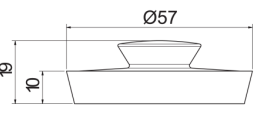

50mm BOWEN STOPPER			
	MODEL		RRP INC GST
	CHROME	BS50CP	$6.84
	BRUSHED CHROME	BS50BC	$29.00
	BRUSHED NICKEL	BS50BN	$29.00
	SATIN CHROME	BS50SC	$25.22
	BLACK SAPPHIRE	BS50BS	$25.22
	GUNMETAL	BS50GM	$25.22
	MATT BLACK	BS50MB	$25.22
	POLISHED BRASS	BS50PB	$10.87
	BRUSHED BRASS	BS50BB	$20.18
	MATT WHITE	BS50MW	$28.32
	WHITE	BS50WH	$28.32
	GOLD	BS50GP	$47.76
	BRUSHED GOLD	BS50BG	$51.96