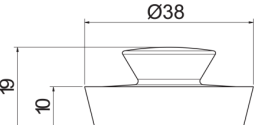

32mm BOWEN STOPPER			
	MODEL		RRP INC GST
	CHROME	BS32CP	$4.37
	BRUSHED CHROME	BS32BC	$26.62
	BRUSHED NICKEL	BS32BN	$26.62
	SATIN CHROME	BS32SC	$22.84
	BLACK SAPPHIRE	BS32BS	$22.84
	GUNMETAL	BS32GM	$22.84
	MATT BLACK	BS32MB	$22.84
	POLISHED BRASS	BS32PB	$8.49
	BRUSHED BRASS	BS32BB	$17.80
	MATT WHITE	BS32MW	$25.94
	WHITE	BS32WH	$25.94
	GOLD	BS32GP	$45.38
	BRUSHED GOLD	BS32BG	$49.58