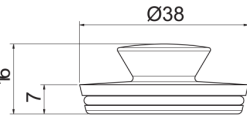

STOPPERS

HARBIC
BRASSWARE

32mm ANELLO STOPPER			
	MODEL		RRP INC GST
	CHROME	AS32CP	$4.94
	BRUSHED CHROME	AS32BC	$26.28
	BRUSHED NICKEL	AS32BN	$26.28
	SATIN CHROME	AS32SC	$22.50
	BLACK SAPPHIRE	AS32BS	$22.50
	GUNMETAL	AS32GM	$22.50
	MATT BLACK	AS32MB	$22.50
	POLISHED BRASS	AS32PB	$8.16
	BRUSHED BRASS	AS32BB	$17.47
	MATT WHITE	AS32MW	$25.61
	WHITE	AS32WH	$25.61
	GOLD	AS32GP	$40.05
	BRUSHED GOLD	AS32BG	$43.83

40mm ANELLO STOPPER			
	MODEL		RRP INC GST
	CHROME	AS40CP	$5.50
	BRUSHED CHROME	AS40BC	$26.83
	BRUSHED NICKEL	AS40BN	$26.83
	SATIN CHROME	AS40SC	$23.05
	BLACK SAPPHIRE	AS40BS	$23.05
	GUNMETAL	AS40GM	$23.05
	MATT BLACK	AS40MB	$23.05
	POLISHED BRASS	AS40PB	$8.71
	BRUSHED BRASS	AS40BB	$18.02
	MATT WHITE	AS40MW	$26.16
	WHITE	AS40WH	$26.16
	GOLD	AS40GP	$40.60
	BRUSHED GOLD	AS40BG	$44.38

50mm ANELLO STOPPER			
	MODEL		RRP INC GST
	CHROME	AS50CP	$8.35
	BRUSHED CHROME	AS50BC	$29.58
	BRUSHED NICKEL	AS50BN	$29.58
	SATIN CHROME	AS50SC	$25.80
	BLACK SAPPHIRE	AS50BS	$25.80
	GUNMETAL	AS50GM	$25.80
	MATT BLACK	AS50MB	$25.80
	POLISHED BRASS	AS50PB	$11.46
	BRUSHED BRASS	AS50BB	$20.77
	MATT WHITE	AS50MW	$28.91
	WHITE	AS50WH	$28.91
	GOLD	AS50GP	$43.35
	BRUSHED GOLD	AS50BG	$47.13

32mm BOWEN STOPPER			
	MODEL		RRP INC GST
	CHROME	BS32CP	$4.37
	BRUSHED CHROME	BS32BC	$26.62
	BRUSHED NICKEL	BS32BN	$26.62
	SATIN CHROME	BS32SC	$22.84
	BLACK SAPPHIRE	BS32BS	$22.84
	GUNMETAL	BS32GM	$22.84
	MATT BLACK	BS32MB	$22.84
	POLISHED BRASS	BS32PB	$8.49
	BRUSHED BRASS	BS32BB	$17.80
	MATT WHITE	BS32MW	$25.94
	WHITE	BS32WH	$25.94
	GOLD	BS32GP	$45.38
	BRUSHED GOLD	BS32BG	$49.58