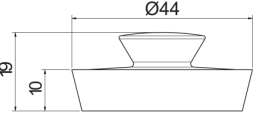

40mm BOWEN STOPPER			
	MODEL		RRP INC GST
	CHROME	BS40CP	$4.94
	BRUSHED CHROME	BS40BC	$27.17
	BRUSHED NICKEL	BS40BN	$27.17
	SATIN CHROME	BS40SC	$23.39
	BLACK SAPPHIRE	BS40BS	$23.39
	GUNMETAL	BS40GM	$23.39
	MATT BLACK	BS40MB	$23.39
	POLISHED BRASS	BS40PB	$9.04
	BRUSHED BRASS	BS40BB	$18.35
	MATT WHITE	BS40MW	$26.49
	WHITE	BS40WH	$26.49
	GOLD	BS40GP	$45.93
	BRUSHED GOLD	BS40BG	$50.13