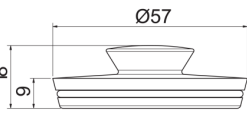

STOPPERS

HARBIC
BRASSWARE

32mm ANELLO STOPPER			
	MODEL		RRP INC GST
	CHROME	AS32CP	$4.94
	BRUSHED CHROME	AS32BC	$26.28
	BRUSHED NICKEL	AS32BN	$26.28
	SATIN CHROME	AS32SC	$22.50
	BLACK SAPPHIRE	AS32BS	$22.50
	GUNMETAL	AS32GM	$22.50
	MATT BLACK	AS32MB	$22.50
	POLISHED BRASS	AS32PB	$8.16
	BRUSHED BRASS	AS32BB	$17.47
	MATT WHITE	AS32MW	$25.61
	WHITE	AS32WH	$25.61
	GOLD	AS32GP	$40.05
	BRUSHED GOLD	AS32BG	$43.83

40mm ANELLO STOPPER			
	MODEL		RRP INC GST
	CHROME	AS40CP	$5.50
	BRUSHED CHROME	AS40BC	$26.83
	BRUSHED NICKEL	AS40BN	$26.83
	SATIN CHROME	AS40SC	$23.05
	BLACK SAPPHIRE	AS40BS	$23.05
	GUNMETAL	AS40GM	$23.05
	MATT BLACK	AS40MB	$23.05
	POLISHED BRASS	AS40PB	$8.71
	BRUSHED BRASS	AS40BB	$18.02
	MATT WHITE	AS40MW	$26.16
	WHITE	AS40WH	$26.16
	GOLD	AS40GP	$40.60
	BRUSHED GOLD	AS40BG	$44.38

50mm ANELLO STOPPER			
	MODEL		RRP INC GST
	CHROME	AS50CP	$8.35
	BRUSHED CHROME	AS50BC	$29.58
	BRUSHED NICKEL	AS50BN	$29.58
	SATIN CHROME	AS50SC	$25.80
	BLACK SAPPHIRE	AS50BS	$25.80
	GUNMETAL	AS50GM	$25.80
	MATT BLACK	AS50MB	$25.80
	POLISHED BRASS	AS50PB	$11.46
	BRUSHED BRASS	AS50BB	$20.77
	MATT WHITE	AS50MW	$28.91
	WHITE	AS50WH	$28.91
	GOLD	AS50GP	$43.35
	BRUSHED GOLD	AS50BG	$47.13

32mm BOWEN STOPPER			
	MODEL		RRP INC GST
	CHROME	BS32CP	$4.37
	BRUSHED CHROME	BS32BC	$26.62
	BRUSHED NICKEL	BS32BN	$26.62
	SATIN CHROME	BS32SC	$22.84
	BLACK SAPPHIRE	BS32BS	$22.84
	GUNMETAL	BS32GM	$22.84
	MATT BLACK	BS32MB	$22.84
	POLISHED BRASS	BS32PB	$8.49
	BRUSHED BRASS	BS32BB	$17.80
	MATT WHITE	BS32MW	$25.94
	WHITE	BS32WH	$25.94
	GOLD	BS32GP	$45.38
	BRUSHED GOLD	BS32BG	$49.58