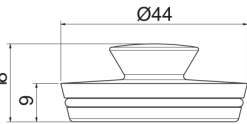

STOPPERS

HARBIC
BRASSWARE

32mm ANELLO STOPPER			
	MODEL		RRP INC GST
	CHROME	AS32CP	$4.94
	BRUSHED CHROME	AS32BC	$26.28
	BRUSHED NICKEL	AS32BN	$26.28
	SATIN CHROME	AS32SC	$22.50
	BLACK SAPPHIRE	AS32BS	$22.50
	GUNMETAL	AS32GM	$22.50
	MATT BLACK	AS32MB	$22.50
	POLISHED BRASS	AS32PB	$8.16
	BRUSHED BRASS	AS32BB	$17.47
	MATT WHITE	AS32MW	$25.61
	WHITE	AS32WH	$25.61
	GOLD	AS32GP	$40.05
	BRUSHED GOLD	AS32BG	$43.83

40mm ANELLO STOPPER			
	MODEL		RRP INC GST
	CHROME	AS40CP	$5.50
	BRUSHED CHROME	AS40BC	$26.83
	BRUSHED NICKEL	AS40BN	$26.83
	SATIN CHROME	AS40SC	$23.05
	BLACK SAPPHIRE	AS40BS	$23.05
	GUNMETAL	AS40GM	$23.05
	MATT BLACK	AS40MB	$23.05
	POLISHED BRASS	AS40PB	$8.71
	BRUSHED BRASS	AS40BB	$18.02
	MATT WHITE	AS40MW	$26.16
	WHITE	AS40WH	$26.16
	GOLD	AS40GP	$40.60
	BRUSHED GOLD	AS40BG	$44.38

50mm ANELLO STOPPER			
	MODEL		RRP INC GST
	CHROME	AS50CP	$8.35
	BRUSHED CHROME	AS50BC	$29.58
	BRUSHED NICKEL	AS50BN	$29.58
	SATIN CHROME	AS50SC	$25.80
	BLACK SAPPHIRE	AS50BS	$25.80
	GUNMETAL	AS50GM	$25.80
	MATT BLACK	AS50MB	$25.80
	POLISHED BRASS	AS50PB	$11.46
	BRUSHED BRASS	AS50BB	$20.77
	MATT WHITE	AS50MW	$28.91
	WHITE	AS50WH	$28.91
	GOLD	AS50GP	$43.35
	BRUSHED GOLD	AS50BG	$47.13

32mm BOWEN STOPPER			
	MODEL		RRP INC GST
	CHROME	BS32CP	$4.37
	BRUSHED CHROME	BS32BC	$26.62
	BRUSHED NICKEL	BS32BN	$26.62
	SATIN CHROME	BS32SC	$22.84
	BLACK SAPPHIRE	BS32BS	$22.84
	GUNMETAL	BS32GM	$22.84
	MATT BLACK	BS32MB	$22.84
	POLISHED BRASS	BS32PB	$8.49
	BRUSHED BRASS	BS32BB	$17.80
	MATT WHITE	BS32MW	$25.94
	WHITE	BS32WH	$25.94
	GOLD	BS32GP	$45.38
	BRUSHED GOLD	BS32BG	$49.58