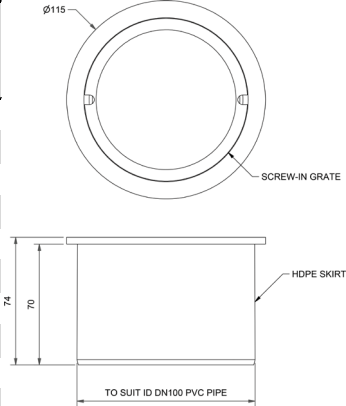

HALO LEAK CONTROL FLOOR WASTE ROUND TOP SUITS 100MM PVC

MODEL	RRP INC GST
CHROME HALFWLFCF100CP	$48.87
BRUSHED CHROME HALFWLFCF100BC	$97.50
BRUSHED NICKEL HALFWLFCF100BN	$97.50
SATIN CHROME HALFWLFCF100SC	$88.63
BRUSHED BLACK SAPPHIRE HALFWLFCF100BBS	$97.50
GUNMETAL HALFWLFCF100GM	$88.63
MATT BLACK HALFWLFCF100MB	$88.63
POLISHED BRASS HALFWLFCF100PB	$43.86
BRUSHED BRASS HALFWLFCF100BB	$65.58
GOLD HALFWLFCF100GP	$155.02
BRUSHED GOLD HALFWLFCF100GB	$165.12