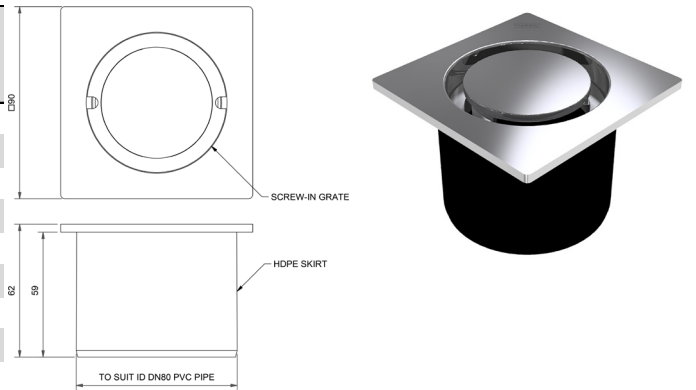

HALO FLOOR WASTE ROUND TOP SUITS 100MM PVC

	MODEL	RRP INC GST
CHROME	HALTSG100PCP	\$52.57
BRUSHED CHROME	HALTSG100PBC	\$101.19
BRUSHED NICKEL	HALTSG100PBN	\$101.19
SATIN CHROME	HALTSG100PSC	\$92.34
BRUSHED BLACK SAPPHIRE	HALTSG100PBBS	\$101.19
GUNMETAL	HALTSG100PGM	\$92.34
MATT BLACK	HALTSG100PMB	\$92.34
POLISHED BRASS	HALTSG100PPB	\$42.69
BRUSHED BRASS	HALTSG100PBB	\$64.39
GOLD	HALTSG100PGP	\$184.11
BRUSHED GOLD	HALTSG100PBG	\$194.18

HALO LEAK CONTROL FLOOR WASTES

HALO LEAK CONTROL FLOOR WASTE SQUARE TOP SUITS 80MM PVC

	MODEL	RRP INC GST
CHROME	HALFWLCF80TCP	\$37.03
BRUSHED CHROME	HALFWLCF80TBC	\$85.66
BRUSHED NICKEL	HALFWLCF80TBN	\$85.66
SATIN CHROME	HALFWLCF80TSC	\$76.81
BRUSHED BLACK SAPPHIRE	HALFWLCF80TBBS	\$85.66
GUNMETAL	HALFWLCF80TGM	\$76.81
MATT BLACK	HALFWLCF80TMB	\$76.81
POLISHED BRASS	HALFWLCF80TPB	\$33.46
BRUSHED BRASS	HALFWLCF80TBB	\$55.17
GOLD	HALFWLCF80TGP	\$141.57
BRUSHED GOLD	HALFWLCF80TBG	\$151.65