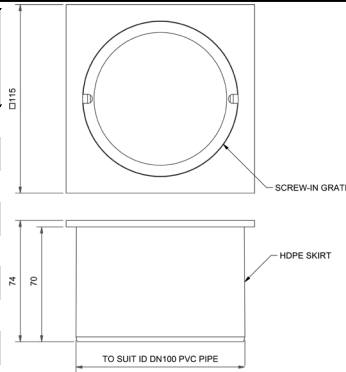

HALO WASTES

SLIP RESISTANT FINISH AVAILABLE
ON ALL FLOOR WASTES - POA

HARBIC
BRASSWARE

HALO LEAK CONTROL FLOOR WASTE SQUARE TOP SUITS 100MM PVC

MODEL	RRP INC GST
CHROME HALFWLFCF100TCP	\$54.77
BRUSHED CHROME HALFWLFCF100TBC	\$103.40
BRUSHED NICKEL HALFWLFCF100TBN	\$103.40
SATIN CHROME HALFWLFCF100TSC	\$94.52
BRUSHED BLACK SAPPHIRE HALFWLFCF100TBBS	\$103.40
GUNMETAL HALFWLFCF100TGM	\$94.52
MATT BLACK HALFWLFCF100TMB	\$94.52
POLISHED BRASS HALFWLFCF100TPB	\$49.50
BRUSHED BRASS HALFWLFCF100TBB	\$71.20
GOLD HALFWLFCF100TGP	\$161.74
BRUSHED GOLD HALFWLFCF100TGB	\$171.82