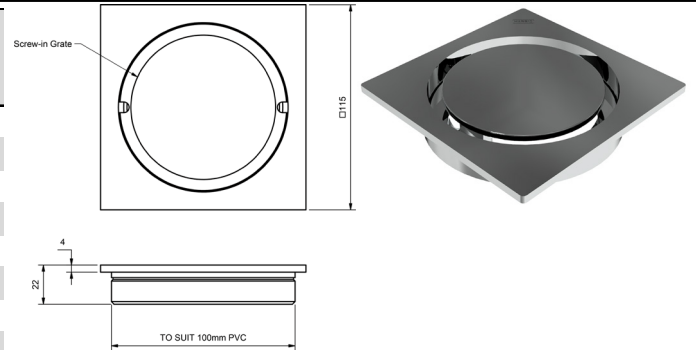

HALO FLOOR WASTE SQUARE TOP SUITS 100MM PVC

	MODEL	RRP INC GST
CHROME	HALTSG100PTCP	$59.61
BRUSHED CHROME	HALTSG100PTBC	$108.24
BRUSHED NICKEL	HALTSG100PTBN	$108.24
SATIN CHROME	HALTSG100PTSC	$99.37
BRUSHED BLACK SAPPHIRE	HALTSG100PTBBS	$108.24
GUNMETAL	HALTSG100PTGM	$99.37
MATT BLACK	HALTSG100PTMB	$99.37
POLISHED BRASS	HALTSG100PTPB	$48.84
BRUSHED BRASS	HALTSG100PTBB	$70.55
GOLD	HALTSG100PTGP	$192.12
BRUSHED GOLD	HALTSG100PTBG	$202.19