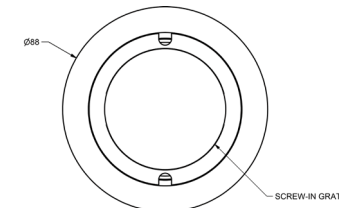

HALO FLOOR WASTE ROUND TOP SUITS 80MM PVC

MODEL	RRP INC GST
CHROME HALTSG80PCP	$36.42
BRUSHED CHROME HALTSG80PBC	$85.05
BRUSHED NICKEL HALTSG80PBN	$85.05
SATIN CHROME HALTSG80PSC	$76.19
BRUSHED BLACK SAPPHIRE HALTSG80PBBS	$85.05
GUNMETAL HALTSG80PGM	$76.19
MATT BLACK HALTSG80PMB	$76.19
POLISHED BRASS HALTSG80PPB	$32.84
BRUSHED BRASS HALTSG80PBB	$54.56
GOLD HALTSG80PGP	$140.88
BRUSHED GOLD HALTSG80PBG	$150.95