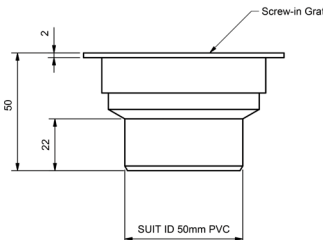

HALO CUP PATTERN FLOOR WASTE ROUND TOP SUITS 50MM PVC

MODEL	RRP INC GST
CHROME HALFWC50PCP	$34.09
BRUSHED CHROME HALFWC50PBC	$82.72
BRUSHED NICKEL HALFWC50PBN	$82.72
SATIN CHROME HALFWC50PSC	$73.84
BRUSHED BLACK SAPPHIRE HALFWC50PBBS	$82.72
GUNMETAL HALFWC50PGM	$73.84
MATT BLACK HALFWC50PMB	$73.84
POLISHED BRASS HALFWC50PPB	$30.50
BRUSHED BRASS HALFWC50PBB	$52.22
GOLD HALFWC50PGP	$158.96
BRUSHED GOLD HALFWC50PBG	$169.04