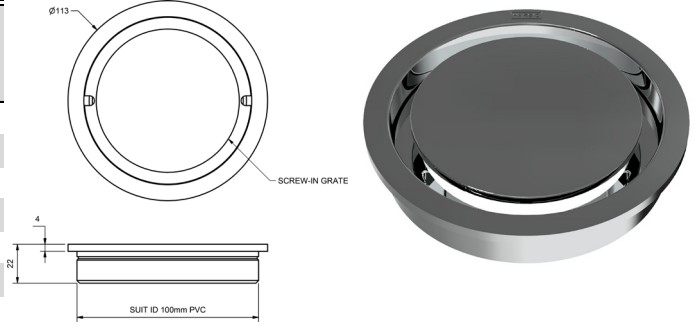

HALO FLOOR WASTE ROUND TOP SUITS 100MM PVC

	MODEL	RRP INC GST
CHROME	HALTSG100PCP	$52.57
BRUSHED CHROME	HALTSG100PBC	$101.19
BRUSHED NICKEL	HALTSG100PBN	$101.19
SATIN CHROME	HALTSG100PSC	$92.34
BRUSHED BLACK SAPPHIRE	HALTSG100PBBS	$101.19
GUNMETAL	HALTSG100PGM	$92.34
MATT BLACK	HALTSG100PMB	$92.34
POLISHED BRASS	HALTSG100PPB	$42.69
BRUSHED BRASS	HALTSG100PBB	$64.39
GOLD	HALTSG100PGP	$184.11
BRUSHED GOLD	HALTSG100PBG	$194.18