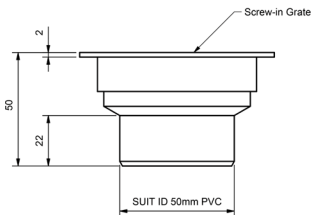

HALO WASTES

SLIP RESISTANT FINISH AVAILABLE
ON ALL FLOOR WASTES - POA

HARBIC
BRASSWARE

MATT
BLACK

POLISHED
BRASS

BRUSHED
BRASS

BRUSHED
GOLD

HALO CUP PATTERN FLOOR WASTES

HALO CUP PATTERN FLOOR WASTE SQUARE TOP SUITS 50MM PVC

MODEL	RRP INC GST
CHROME HALFWC50PTCP	$38.52
BRUSHED CHROME HALFWC50PTBC	$87.14
BRUSHED NICKEL HALFWC50PTBN	$87.14
SATIN CHROME HALFWC50PTSC	$78.26
BRUSHED BLACK SAPPHIRE HALFWC50PTBBS	$87.14
GUNMETAL HALFWC50PTGM	$78.26
MATT BLACK HALFWC50PTMB	$78.26
POLISHED BRASS HALFWC50PTPB	$34.92
BRUSHED BRASS HALFWC50PTBB	$56.64
GOLD HALFWC50PTGP	$163.99
BRUSHED GOLD HALFWC50PTBG	$174.06