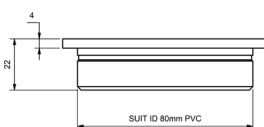

HALO FLOOR WASTE ROUND TOP SUITS 80MM PVC

MODEL	RRP INC GST
CHROME HALTSG80PCP	$36.42
BRUSHED CHROME HALTSG80PBC	$85.05
BRUSHED NICKEL HALTSG80PBN	$85.05
SATIN CHROME HALTSG80PSC	$76.19
BRUSHED BLACK SAPPHIRE HALTSG80PBBS	$85.05
GUNMETAL HALTSG80PGM	$76.19
MATT BLACK HALTSG80PMB	$76.19
POLISHED BRASS HALTSG80PPB	$32.84
BRUSHED BRASS HALTSG80PBB	$54.56
GOLD HALTSG80PGP	$140.88
BRUSHED GOLD HALTSG80PBG	$150.95