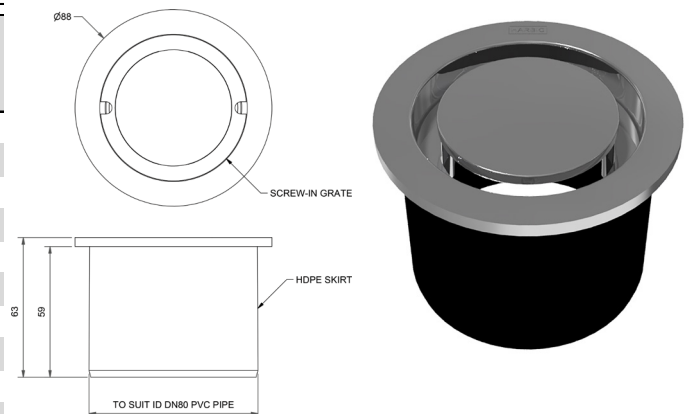

HALO LEAK CONTROL FLOOR WASTE ROUND TOP SUITS 80MM PVC

	MODEL	RRP INC GST
CHROME	HALFWLCF80CP	$32.56
BRUSHED CHROME	HALFWLCF80BC	$81.19
BRUSHED NICKEL	HALFWLCF80BN	$81.19
SATIN CHROME	HALFWLCF80SC	$72.34
BRUSHED BLACK SAPPHIRE	HALFWLCF80BBS	$81.19
GUNMETAL	HALFWLCF80GM	$72.34
MATT BLACK	HALFWLCF80MB	$72.34
POLISHED BRASS	HALFWLCF80PB	$28.99
BRUSHED BRASS	HALFWLCF80BB	$50.70
GOLD	HALFWLCF80GP	$136.50
BRUSHED GOLD	HALFWLCF80BG	$146.59