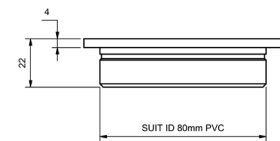

HALO TRAPSCREW FLOOR WASTES

HALO FLOOR WASTE SQUARE TOP SUITS 80MM PVC

MODEL	RRP INC GST
CHROME HALTSG80TCP	$40.93
BRUSHED CHROME HALTSG80TBC	$89.56
BRUSHED NICKEL HALTSG80TBN	$89.56
SATIN CHROME HALTSG80TSC	$80.68
BRUSHED BLACK SAPPHIRE HALTSG80TBBS	$89.56
GUNMETAL HALTSG80TGM	$80.68
MATT BLACK HALTSG80TMB	$80.68
POLISHED BRASS HALTSG80TPB	$37.33
BRUSHED BRASS HALTSG80PTBB	$59.05
GOLD HALTSG80PTGP	$146.00
BRUSHED GOLD HALTSG80PTBG	$156.08