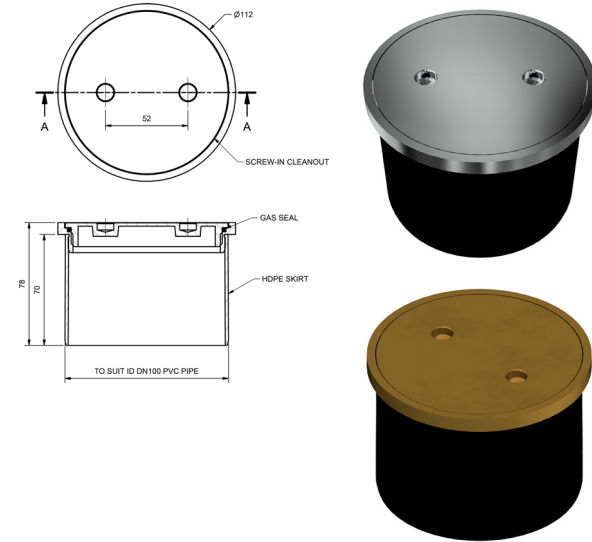

CHROME

SLIP RESISTANT FINISH AVAILABLE
ON ALL FLOOR WASTES - POA

CLEANOUT WASTES

CLEANOUT SUITS 100MM PVC & FLARED COPPER		
	MODEL	RRP INC GST
BRASS	BFC100BR	\$22.59
CHROME	BFC100CP	\$26.34

GAS SEAL CLEANOUT HDPE TAIL & GAS SEAL O'RING SUITS 100MM PVC		
	MODEL	RRP INC GST
BRASS	BFC100GOPBR	\$23.46
CHROME	BFC100GOPCP	\$27.22

CLEANOUT SUITS 150MM PVC & FLARED COPPER		
	MODEL	RRP INC GST
BRASS	BFC150BR	\$101.14
CHROME	BFC150CP	\$120.17

CLEANOUT KEY SUITS 100 & 150MM CLEANOUT		
	MODEL	RRP INC GST
	CLEANKEY100	\$51.02