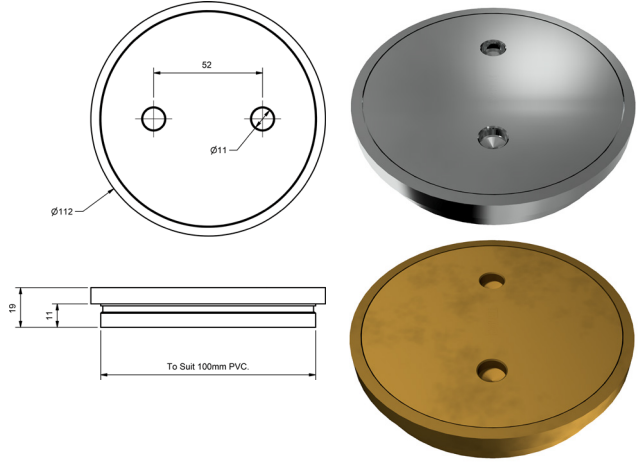

CHROME

SLIP RESISTANT FINISH AVAILABLE
ON ALL FLOOR WASTES - POA

CLEANOUT WASTES

CLEANOUT SUITS 100MM PVC & FLARED COPPER		
	MODEL	RRP INC GST
BRASS	BFC100BR	\$22.59
CHROME	BFC100CP	\$26.34

GAS SEAL CLEANOUT HDPE TAIL & GAS SEAL O'RING SUITS 100MM PVC		
	MODEL	RRP INC GST
BRASS	BFC100GOPBR	\$23.46
CHROME	BFC100GOPCP	\$27.22

CLEANOUT SUITS 150MM PVC & FLARED COPPER		
	MODEL	RRP INC GST
BRASS	BFC150BR	\$101.14
CHROME	BFC150CP	\$120.17

CLEANOUT KEY SUITS 100 & 150MM CLEANOUT		
	MODEL	RRP INC GST
	CLEANKEY100	\$51.02