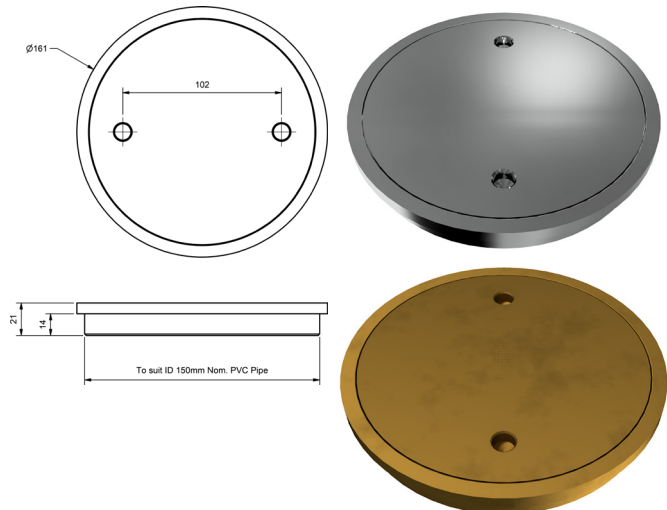

CHROME

SLIP RESISTANT FINISH AVAILABLE
ON ALL FLOOR WASTES - POA

CLEANOUT WASTES

CLEANOUT SUITS 100MM PVC & FLARED COPPER		
	MODEL	RRP INC GST
BRASS	BFC100BR	\$22.59
CHROME	BFC100CP	\$26.34

GAS SEAL CLEANOUT HDPE TAIL & GAS SEAL O'RING SUITS 100MM PVC		
	MODEL	RRP INC GST
BRASS	BFC100GOPBR	\$23.46
CHROME	BFC100GOPCP	\$27.22

CLEANOUT SUITS 150MM PVC & FLARED COPPER		
	MODEL	RRP INC GST
BRASS	BFC150BR	\$101.14
CHROME	BFC150CP	\$120.17

CLEANOUT KEY SUITS 100 & 150MM CLEANOUT		
	MODEL	RRP INC GST
	CLEANKEY100	\$51.02