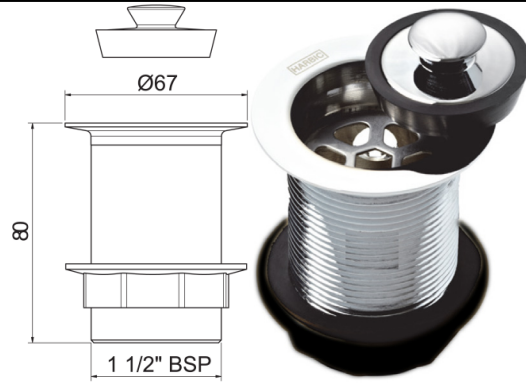

2 PART TAPERED BASIN WASTE 32MM TOP, 40mm BSP BASE, & BOWEN STOPPER

	MODEL	RRP INC GST
CHROME	BP&WT32-40CCP	\$20.80
BRUSHED CHROME	BP&WT32-40BC	\$94.79
BRUSHED NICKEL	BP&WT32-40BN	\$94.79
SATIN CHROME	BP&WT32-40SC	\$81.53
BRUSHED BLACK SAPPHIRE	BP&WT32-40BBS	\$94.79
GUNMETAL	BP&WT32-40GM	\$81.53
MATT BLACK	BP&WT32-40MB	\$81.53
POLISHED BRASS	BP&WT32-40PB	\$28.19
BRUSHED BRASS	BP&WT32-40BB	\$49.91
MATT WHITE	BP&WT32-40MW	\$92.40
WHITE	BP&WT32-40WH	\$92.40
GOLD	BP&WT32-40GP	\$120.34
BRUSHED GOLD	BP&WT32-40BG	\$135.40

BOWEN PLUG & WASTES

HARBIC
BRASSWARE

40MM BATH OR BASIN WASTE 80MM TAIL, & BOWEN STOPPER		
MODEL		RRP INC GST
CHROME	BP&W40CP	\$22.12
BRUSHED CHROME	BP&W40BC	\$77.64
BRUSHED NICKEL	BP&W40BN	\$77.64
SATIN CHROME	BP&W40SC	\$68.82
BRUSHED BLACK SAPPHIRE	BP&W40BBS	\$77.64
GUNMETAL	BP&W40GM	\$68.82
MATT BLACK	BP&W40MB	\$68.82
POLISHED BRASS	BP&W40PB	\$31.78
BRUSHED BRASS	BP&W40BB	\$53.48
MATT WHITE	BP&W40MW	\$76.03
WHITE	BP&W40WH	\$76.03
GOLD	BP&W40GP	\$120.70
BRUSHED GOLD	BP&W40BG	\$130.74