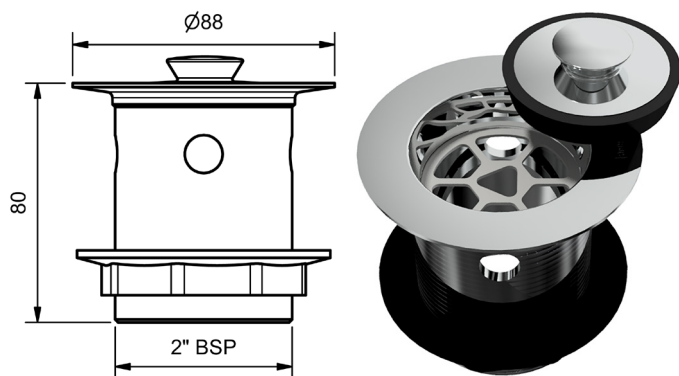

50MM BATH OR SINK WASTE OVERFLOW, 80MM TAIL, & BOWEN STOPPER		
MODEL		RRP INC GST
CHROME	BP&W50OCP	$29.59
BRUSHED CHROME	BP&W50OBC	$81.80
BRUSHED NICKEL	BP&W50OBN	$81.80
SATIN CHROME	BP&W50OSC	$72.98
BRUSHED BLACK SAPPHIRE	BP&W50OBBS	$81.80
GUNMETAL	BP&W50OGM	$72.98
MATT BLACK	BP&W50OMB	$72.98
POLISHED BRASS	BP&W50OPB	$35.94
BRUSHED BRASS	BP&W50OBB	$57.65
MATT WHITE	BP&W50OMW	$80.22
WHITE	BP&W50OWH	$80.22
GOLD	BP&W50OGP	$125.43
BRUSHED GOLD	BP&W50OBG	$135.48