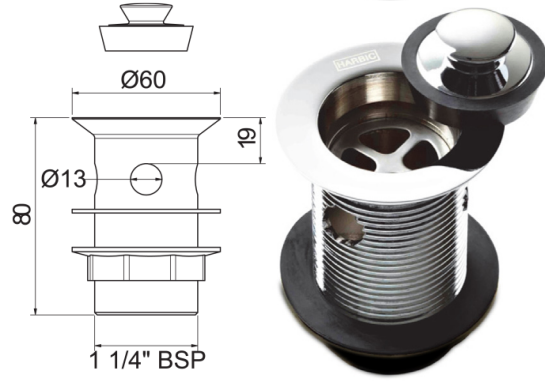

HARBIC

BRASSWARE

BOWEN PLUG & WASTES

32MM TAPERED BASIN WASTE 80 TAIL & BOWEN STOPPER

	MODEL	RRP INC GST
CHROME	BP&WT32CP	\$21.25
BRUSHED CHROME	BP&WT32BC	\$72.77
BRUSHED NICKEL	BP&WT32BN	\$72.77
SATIN CHROME	BP&WT32SC	\$63.95
BRUSHED BLACK SAPPHIRE	BP&WT32BBS	\$72.77
GUNMETAL	BP&WT32GM	\$63.95
MATT BLACK	BP&WT32MB	\$63.95
POLISHED BRASS	BP&WT32PB	\$30.49
BRUSHED BRASS	BP&WT32BB	\$52.19
MATT WHITE	BP&WT32MW	\$71.19
WHITE	BP&WT32WH	\$71.19
GOLD	BP&WT32GP	\$119.24
BRUSHED GOLD	BP&WT32BG	\$129.28

32MM TAPERED BASIN WASTE OVERFLOW, 80MM TAIL, & BOWEN STOPPER

	MODEL	RRP INC GST
CHROME	BP&WT32OCP	\$21.25
BRUSHED CHROME	BP&WT32OBC	\$72.77
BRUSHED NICKEL	BP&WT32OBN	\$72.77
SATIN CHROME	BP&WT32OSC	\$63.95
BRUSHED BLACK SAPPHIRE	BP&WT32OBBS	\$72.77
GUNMETAL	BP&WT32OGM	\$63.95
MATT BLACK	BP&WT32OMB	\$63.95
POLISHED BRASS	BP&WT32OPB	\$30.49
BRUSHED BRASS	BP&WT32OBB	\$52.19
MATT WHITE	BP&WT32OMW	\$71.19
WHITE	BP&WT32OWH	\$71.19
GOLD	BP&WT32OGP	\$119.24
BRUSHED GOLD	BP&WT32OBG	\$129.28