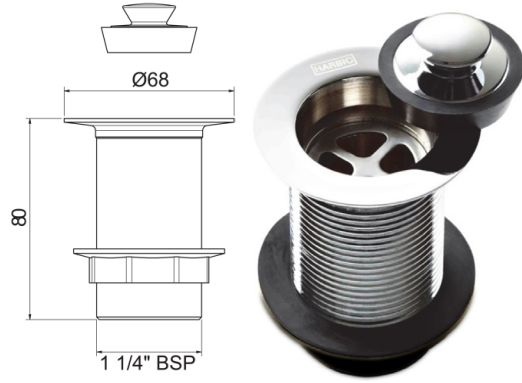

32MM BASIN WASTE 80MM TAIL, & BOWEN STOPPER

	MODEL	RRP INC GST
CHROME	BP&W32CP	$21.03
BRUSHED CHROME	BP&W32BC	$72.46
BRUSHED NICKEL	BP&W32BN	$72.46
SATIN CHROME	BP&W32SC	$63.63
BRUSHED BLACK SAPPHIRE	BP&W32BBS	$72.46
GUNMETAL	BP&W32GM	$63.63
MATT BLACK	BP&W32MB	$63.63
POLISHED BRASS	BP&W32PB	$30.16
BRUSHED BRASS	BP&W32BB	$51.88
MATT WHITE	BP&W32MW	$70.85
WHITE	BP&W32WH	$70.85
GOLD	BP&W32GP	$118.88
BRUSHED GOLD	BP&W32BG	$128.91