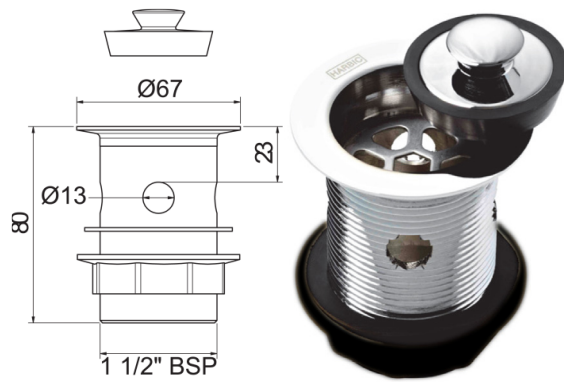

40MM BATH OR BASIN WASTE OVERFLOW, 80MM TAIL, & BOWEN STOPPER		
MODEL		RRP INC GST
CHROME	BP&W40OCP	$22.12
BRUSHED CHROME	BP&W40OBC	$77.64
BRUSHED NICKEL	BP&W40OBN	$77.64
SATIN CHROME	BP&W40OSC	$68.82
BRUSHED BLACK SAPPHIRE	BP&W40OBBS	$77.64
GUNMETAL	BP&W40OGM	$68.82
MATT BLACK	BP&W40OMB	$68.82
POLISHED BRASS	BP&W40OPB	$31.78
BRUSHED BRASS	BP&W40OBB	$53.48
MATT WHITE	BP&W40OMW	$76.03
WHITE	BP&W40OWH	$76.03
GOLD	BP&W40OGP	$120.70
BRUSHED GOLD	BP&W40OBG	$130.74