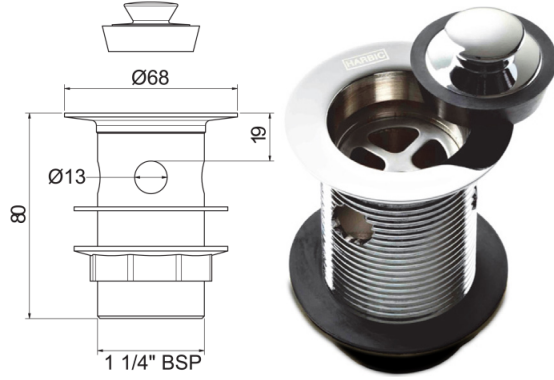

32MM BASIN WASTE OVERFLOW, 80MM TAIL, & BOWEN STOPPER

	MODEL	RRP INC GST
CHROME	BP&W32OCP	$21.03
BRUSHED CHROME	BP&W32OBC	$72.46
BRUSHED NICKEL	BP&W32OBN	$72.46
SATIN CHROME	BP&W32OSC	$63.63
BRUSHED BLACK SAPPHIRE	BP&W32OBBS	$72.46
GUNMETAL	BP&W32OGM	$63.63
MATT BLACK	BP&W32OMB	$63.63
POLISHED BRASS	BP&W32OPB	$30.16
BRUSHED BRASS	BP&W32OBB	$51.88
MATT WHITE	BP&W32OMW	$70.85
WHITE	BP&W32OWH	$70.85
GOLD	BP&W32OGP	$118.88
BRUSHED GOLD	BP&W32OBG	$128.91