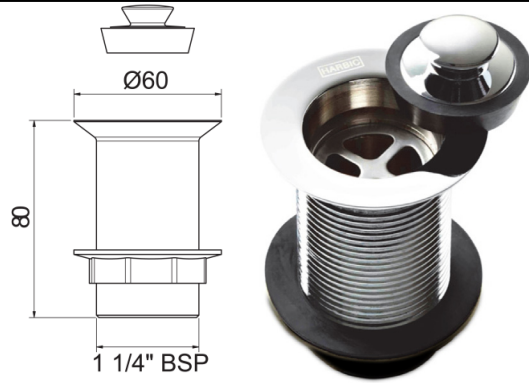

HARBIC

BRASSWARE

BOWEN PLUG & WASTES

32MM TAPERED BASIN WASTE 80 TAIL & BOWEN STOPPER

	MODEL	RRP INC GST
CHROME	BP&WT32CP	\$21.25
BRUSHED CHROME	BP&WT32BC	\$72.77
BRUSHED NICKEL	BP&WT32BN	\$72.77
SATIN CHROME	BP&WT32SC	\$63.95
BRUSHED BLACK SAPPHIRE	BP&WT32BBS	\$72.77
GUNMETAL	BP&WT32GM	\$63.95
MATT BLACK	BP&WT32MB	\$63.95
POLISHED BRASS	BP&WT32PB	\$30.49
BRUSHED BRASS	BP&WT32BB	\$52.19
MATT WHITE	BP&WT32MW	\$71.19
WHITE	BP&WT32WH	\$71.19
GOLD	BP&WT32GP	\$119.24
BRUSHED GOLD	BP&WT32BG	\$129.28

32MM TAPERED BASIN WASTE OVERFLOW, 80MM TAIL, & BOWEN STOPPER

	MODEL	RRP INC GST
CHROME	BP&WT32OCP	\$21.25
BRUSHED CHROME	BP&WT32OBC	\$72.77
BRUSHED NICKEL	BP&WT32OBN	\$72.77
SATIN CHROME	BP&WT32OSC	\$63.95
BRUSHED BLACK SAPPHIRE	BP&WT32OBBS	\$72.77
GUNMETAL	BP&WT32OGM	\$63.95
MATT BLACK	BP&WT32OMB	\$63.95
POLISHED BRASS	BP&WT32OPB	\$30.49
BRUSHED BRASS	BP&WT32OBB	\$52.19
MATT WHITE	BP&WT32OMW	\$71.19
WHITE	BP&WT32OWH	\$71.19
GOLD	BP&WT32OGP	\$119.24
BRUSHED GOLD	BP&WT32OBG	\$129.28