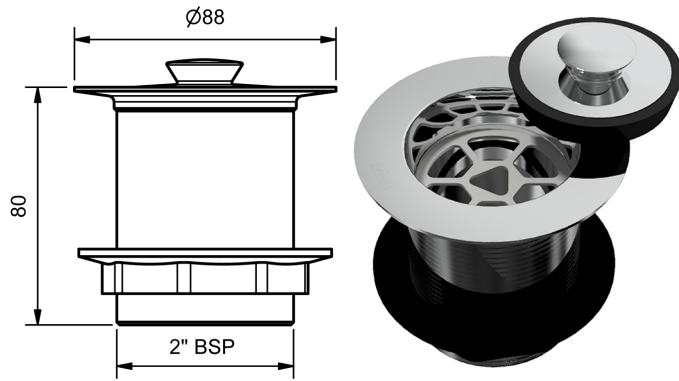

50MM BATH OR SINK WASTE 80MM TAIL, & BOWEN STOPPER		
MODEL		RRP INC GST
CHROME	BP&W50CP	$29.61
BRUSHED CHROME	BP&W50BC	$81.80
BRUSHED NICKEL	BP&W50BN	$81.80
SATIN CHROME	BP&W50SC	$72.98
BRUSHED BLACK SAPPHIRE	BP&W50BBS	$81.80
GUNMETAL	BP&W50GM	$72.98
MATT BLACK	BP&W50MB	$72.98
POLISHED BRASS	BP&W50PB	$35.94
BRUSHED BRASS	BP&W50BB	$57.65
MATT WHITE	BP&W50MW	$80.22
WHITE	BP&W50WH	$80.22
GOLD	BP&W50GP	$125.43
BRUSHED GOLD	BP&W50BG	$135.48