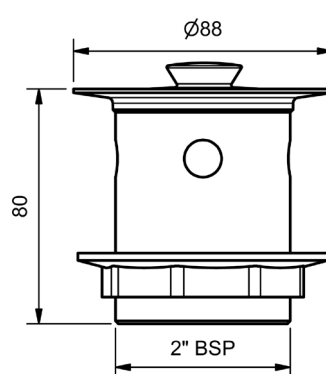

50MM BATH OR SINK WASTE OVERFLOW, 80MM TAIL, & ANELLO STOPPER		
MODEL		RRP INC GST
CHROME	AP&W50OCP	$31.42
BRUSHED CHROME	AP&W50OBC	$80.04
BRUSHED NICKEL	AP&W50OBN	$80.04
SATIN CHROME	AP&W50OSC	$71.23
BRUSHED BLACK SAPPHIRE	AP&W50OBBS	$80.04
GUNMETAL	AP&W50OGM	$71.23
MATT BLACK	AP&W50OMB	$71.23
POLISHED BRASS	AP&W50OPB	$37.65
BRUSHED BRASS	AP&W50OBB	$59.36
MATT WHITE	AP&W50OMW	$82.04
WHITE	AP&W50OWH	$82.04
GOLD	AP&W50OGP	$131.58
BRUSHED GOLD	AP&W50OBG	$145.68