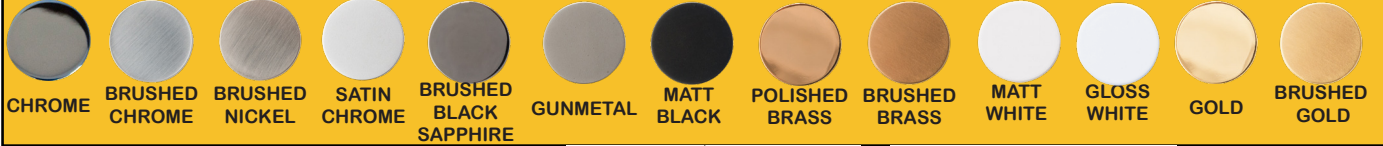

HARBIC

BRASSWARE

ANELLO PLUG & WASTES

32MM TAPERED BASIN WASTE 80 TAIL & ANELLO STOPPER

	MODEL	RRP INC GST
CHROME	AP&WT32CP	\$21.92
BRUSHED CHROME	AP&WT32BC	\$71.71
BRUSHED NICKEL	AP&WT32BN	\$71.71
SATIN CHROME	AP&WT32SC	\$62.88
BRUSHED BLACK SAPPHIRE	AP&WT32BBS	\$71.71
GUNMETAL	AP&WT32GM	\$62.88
MATT BLACK	AP&WT32MB	\$62.88
POLISHED BRASS	AP&WT32PB	\$29.42
BRUSHED BRASS	AP&WT32BB	\$51.14
MATT WHITE	AP&WT32MW	\$70.12
WHITE	AP&WT32WH	\$70.12
GOLD	AP&WT32GP	\$118.04
BRUSHED GOLD	AP&WT32BG	\$128.07

32MM TAPERED BASIN WASTE OVERFLOW, 80MM TAIL, & ANELLO STOPPER

	MODEL	RRP INC GST
CHROME	AP&WT32OCP	\$21.92
BRUSHED CHROME	AP&WT32OBC	\$71.71
BRUSHED NICKEL	AP&WT32OBN	\$71.71
SATIN CHROME	AP&WT32OSC	\$62.88
BRUSHED BLACK SAPPHIRE	AP&WT32OBBS	\$71.71
GUNMETAL	AP&WT32OGM	\$62.88
MATT BLACK	AP&WT32OMB	\$62.88
POLISHED BRASS	AP&WT32OPB	\$29.42
BRUSHED BRASS	AP&WT32OBB	\$51.14
MATT WHITE	AP&WT32OMW	\$70.12
WHITE	AP&WT32OWH	\$70.12
GOLD	AP&WT32OGP	\$118.04
BRUSHED GOLD	AP&WT32OBG	\$128.07