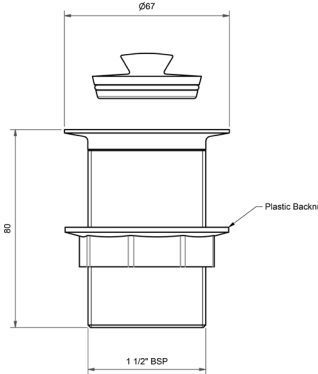

ANELLO PLUG & WASTES

HARBIC
BRASSWARE

40MM BATH OR BASIN WASTE 80MM TAIL, & ANELLO STOPPER		
MODEL		RRP INC GST
CHROME	AP&W40CP	$22.79
BRUSHED CHROME	AP&W40BC	$75.50
BRUSHED NICKEL	AP&W40BN	$75.50
SATIN CHROME	AP&W40SC	$66.67
BRUSHED BLACK SAPPHIRE	AP&W40BBS	$75.50
GUNMETAL	AP&W40GM	$66.67
MATT BLACK	AP&W40MB	$66.67
POLISHED BRASS	AP&W40PB	$33.21
BRUSHED BRASS	AP&W40BB	$54.92
MATT WHITE	AP&W40MW	$77.49
WHITE	AP&W40WH	$77.49
GOLD	AP&W40GP	$126.41
BRUSHED GOLD	AP&W40BG	$140.51

40MM BATH OR BASIN WASTE OVERFLOW, 80MM TAIL, & ANELLO STOPPER		
MODEL		RRP INC GST
CHROME	AP&W40OCP	$22.79
BRUSHED CHROME	AP&W40OBC	$75.50
BRUSHED NICKEL	AP&W40OBN	$75.50
SATIN CHROME	AP&W40OSC	$66.67
BRUSHED BLACK SAPPHIRE	AP&W40OBBS	$75.50
GUNMETAL	AP&W40OGM	$66.67
MATT BLACK	AP&W40OMB	$66.67
POLISHED BRASS	AP&W40OPB	$33.21
BRUSHED BRASS	AP&W40OBB	$54.92
MATT WHITE	AP&W40OMW	$77.49
WHITE	AP&W40OWH	$77.49
GOLD	AP&W40OGP	$126.41
BRUSHED GOLD	AP&W40OBG	$140.51

50MM BATH OR SINK WASTE 80MM TAIL, & ANELLO STOPPER		
MODEL		RRP INC GST
CHROME	AP&W50CP	$31.42
BRUSHED CHROME	AP&W50BC	$80.04
BRUSHED NICKEL	AP&W50BN	$80.04
SATIN CHROME	AP&W50SC	$71.23
BRUSHED BLACK SAPPHIRE	AP&W50BBS	$80.04
GUNMETAL	AP&W50GM	$71.23
MATT BLACK	AP&W50MB	$71.23
POLISHED BRASS	AP&W50PB	$37.65
BRUSHED BRASS	AP&W50BB	$59.36
MATT WHITE	AP&W50MW	$82.04
WHITE	AP&W50WH	$82.04
GOLD	AP&W50GP	$131.58
BRUSHED GOLD	AP&W50BG	$145.68