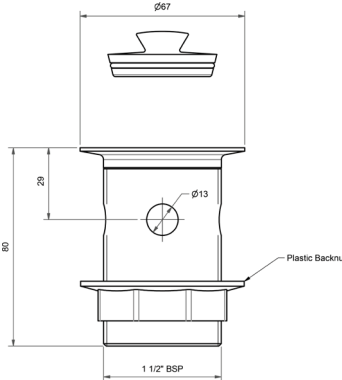

40MM BATH OR BASIN WASTE OVERFLOW, 80MM TAIL, & ANELLO STOPPER		
MODEL		RRP INC GST
CHROME	AP&W40OCP	$22.79
BRUSHED CHROME	AP&W40OBC	$75.50
BRUSHED NICKEL	AP&W40OBN	$75.50
SATIN CHROME	AP&W40OSC	$66.67
BRUSHED BLACK SAPPHIRE	AP&W40OBBS	$75.50
GUNMETAL	AP&W40OGM	$66.67
MATT BLACK	AP&W40OMB	$66.67
POLISHED BRASS	AP&W40OPB	$33.21
BRUSHED BRASS	AP&W40OBB	$54.92
MATT WHITE	AP&W40OMW	$77.49
WHITE	AP&W40OWH	$77.49
GOLD	AP&W40OGP	$126.41
BRUSHED GOLD	AP&W40OBG	$140.51