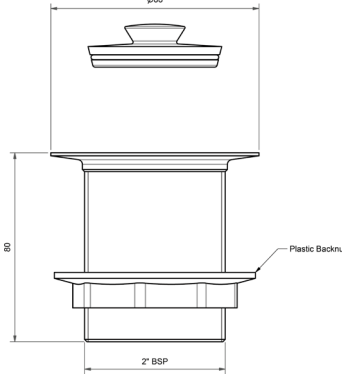

50MM BATH OR SINK WASTE 80MM TAIL, & ANELLO STOPPER		
MODEL		RRP INC GST
CHROME	AP&W50CP	$31.42
BRUSHED CHROME	AP&W50BC	$80.04
BRUSHED NICKEL	AP&W50BN	$80.04
SATIN CHROME	AP&W50SC	$71.23
BRUSHED BLACK SAPPHIRE	AP&W50BBS	$80.04
GUNMETAL	AP&W50GM	$71.23
MATT BLACK	AP&W50MB	$71.23
POLISHED BRASS	AP&W50PB	$37.65
BRUSHED BRASS	AP&W50BB	$59.36
MATT WHITE	AP&W50MW	$82.04
WHITE	AP&W50WH	$82.04
GOLD	AP&W50GP	$131.58
BRUSHED GOLD	AP&W50BG	$145.68