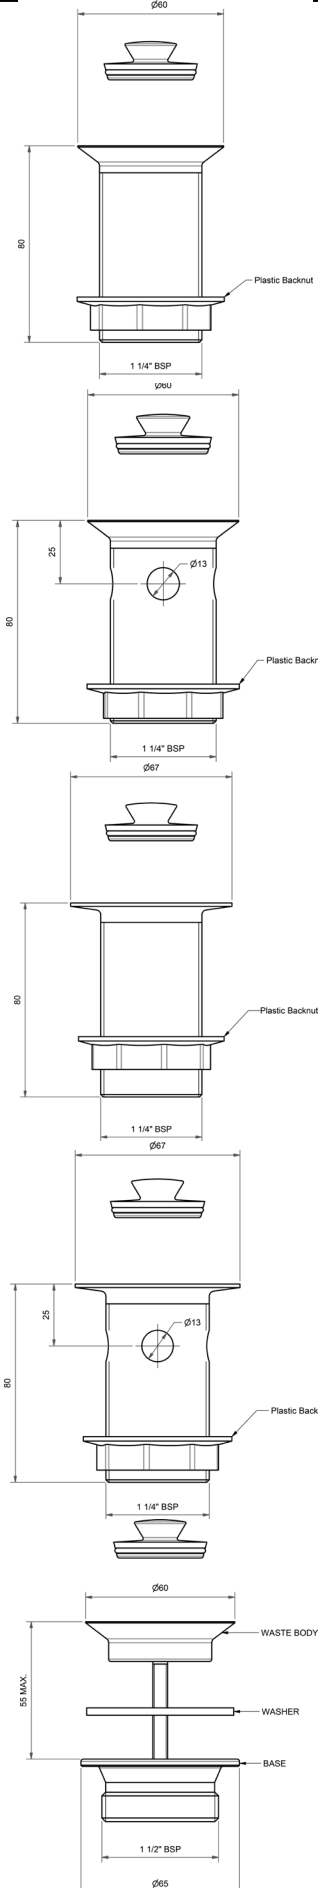

HARBIC

BRASSWARE

ANELLO PLUG & WASTES

32MM TAPERED BASIN WASTE 80 TAIL & ANELLO STOPPER

	MODEL	RRP INC GST
CHROME	AP&WT32CP	\$21.92
BRUSHED CHROME	AP&WT32BC	\$71.71
BRUSHED NICKEL	AP&WT32BN	\$71.71
SATIN CHROME	AP&WT32SC	\$62.88
BRUSHED BLACK SAPPHIRE	AP&WT32BBS	\$71.71
GUNMETAL	AP&WT32GM	\$62.88
MATT BLACK	AP&WT32MB	\$62.88
POLISHED BRASS	AP&WT32PB	\$29.42
BRUSHED BRASS	AP&WT32BB	\$51.14
MATT WHITE	AP&WT32MW	\$70.12
WHITE	AP&WT32WH	\$70.12
GOLD	AP&WT32GP	\$118.04
BRUSHED GOLD	AP&WT32BG	\$128.07

32MM TAPERED BASIN WASTE OVERFLOW, 80MM TAIL, & ANELLO STOPPER

	MODEL	RRP INC GST
CHROME	AP&WT32OCP	\$21.92
BRUSHED CHROME	AP&WT32OBC	\$71.71
BRUSHED NICKEL	AP&WT32OBN	\$71.71
SATIN CHROME	AP&WT32OSC	\$62.88
BRUSHED BLACK SAPPHIRE	AP&WT32OBBS	\$71.71
GUNMETAL	AP&WT32OGM	\$62.88
MATT BLACK	AP&WT32OMB	\$62.88
POLISHED BRASS	AP&WT32OPB	\$29.42
BRUSHED BRASS	AP&WT32OBB	\$51.14
MATT WHITE	AP&WT32OMW	\$70.12
WHITE	AP&WT32OWH	\$70.12
GOLD	AP&WT32OGP	\$118.04
BRUSHED GOLD	AP&WT32OBG	\$128.07

32MM BASIN WASTE 80MM TAIL, & ANELLO STOPPER

	MODEL	RRP INC GST
CHROME	AP&W32CP	\$21.69
BRUSHED CHROME	AP&W32BC	\$72.20
BRUSHED NICKEL	AP&W32BN	\$72.20
SATIN CHROME	AP&W32SC	\$63.38
BRUSHED BLACK SAPPHIRE	AP&W32BBS	\$72.20
GUNMETAL	AP&W32GM	\$63.38
MATT BLACK	AP&W32MB	\$63.38
POLISHED BRASS	AP&W32PB	\$29.92
BRUSHED BRASS	AP&W32BB	\$51.63
MATT WHITE	AP&W32MW	\$70.62
WHITE	AP&W32WH	\$70.62
GOLD	AP&W32GP	\$118.60
BRUSHED GOLD	AP&W32BG	\$128.62

2 PART TAPERED BASIN WASTE 32MM TOP, 40mm BSP BASE, & ANELLO STOPPER

	MODEL	RRP INC GST
CHROME	AP&WT32-40CCP	\$21.46
BRUSHED CHROME	AP&WT32-40BC	\$95.25
BRUSHED NICKEL	AP&WT32-40BN	\$95.25
SATIN CHROME	AP&WT32-40SC	\$82.00
BRUSHED BLACK SAPPHIRE	AP&WT32-40BBS	\$95.25
GUNMETAL	AP&WT32-40GM	\$82.00
MATT BLACK	AP&WT32-40MB	\$82.00
POLISHED BRASS	AP&WT32-40PB	\$28.65
BRUSHED BRASS	AP&WT32-40BB	\$50.36
MATT WHITE	AP&WT32-40MW	\$92.86
WHITE	AP&WT32-40WH	\$92.86
GOLD	AP&WT32-40GP	\$120.86
BRUSHED GOLD	AP&WT32-40BG	\$135.92