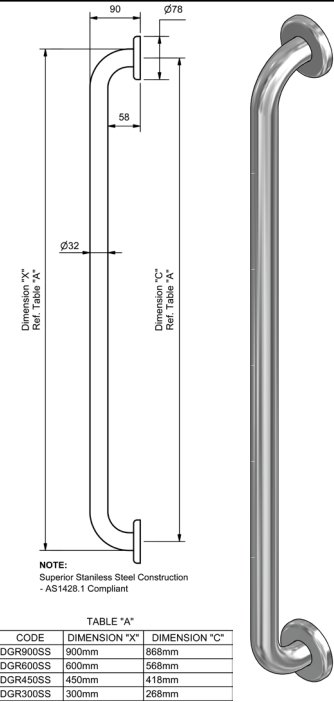

GRAB RAILS

THE REAL 15 YEAR
WARRANTY

CHROME

PARK BRASS GRAB RAILS

PARK GRAB RAILS - STRAIGHT

- CHROME PLATED BRASS

900MM PKGR900CP

600MM PKGR600CP

450MM PKGR450CP

300MM PKGR300CP

STAINLESS STEEL GRAB RAILS

STAINLESS STEEL GRAB RAILS

- STRAIGHT

900MM DGR900SS

600MM DGR600SS

450MM DGR450SS

300MM DGR300SS

HANG SELL PACKAGING

STAINLESS STEEL GRAB RAILS

- RIGHT ANGLE

450 X 450 POLISHED DGR450X450SS

450 X 450 BRUSHED DGR450X450BSS