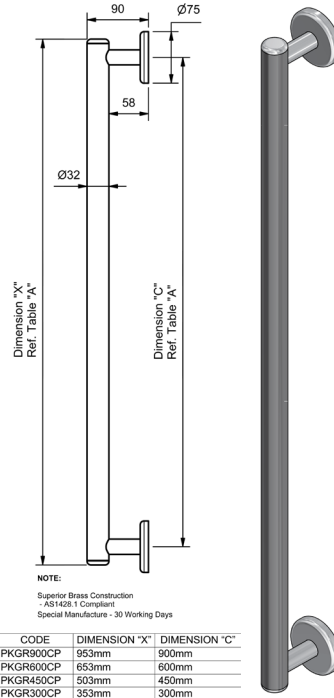

GRAB RAILS

THE REAL 15 YEAR
WARRANTY

CHROME

PARK BRASS GRAB RAILS

PARK GRAB RAILS - STRAIGHT

- CHROME PLATED BRASS

900MM PKGR900CP

600MM PKGR600CP

450MM PKGR450CP

300MM PKGR300CP

STAINLESS STEEL GRAB RAILS

STAINLESS STEEL GRAB RAILS

- STRAIGHT

900MM DGR900SS

600MM DGR600SS

450MM DGR450SS

300MM DGR300SS

HANG SELL PACKAGING

STAINLESS STEEL GRAB RAILS

- RIGHT ANGLE

450 X 450 POLISHED DGR450X450SS

450 X 450 BRUSHED DGR450X450BSS