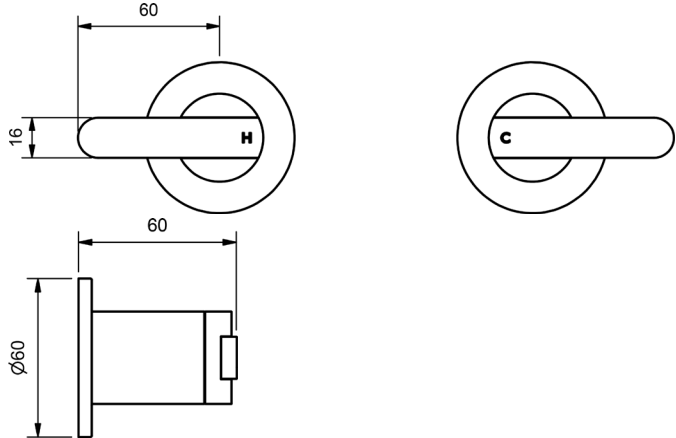

ZENITH CARE TAPWARE

MODEL CODE + FINISH CODE = ITEM CODE

RAM
TAPWARE

CHROME

ZENITH CARE WALL STOPS

ZENITH CARE WALL TOP ASSEMBLIES
WITH RED AND BLUE INDICATION - 1/4 TURN CERAMIC

MODEL	FINISH	RRP INC GST
ZNCWSRB	CP	\$240.94

ZENITH CARE SINK TOPS

ZENITH CARE SINK/BASIN TOP ASSEMBLY
WITH RED AND BLUE INDICATION - 1/4 TURN CERAMIC

MODEL	FINISH	RRP INC GST
ZNCSTOPRB	CP	\$240.94

ZENITH CARE BASIN SET

ZENITH CARE BASIN SET
WITH RED AND BLUE INDICATION - 1/4 TURN CERAMIC - SWIVEL SPOUT
4 STAR WELS - 7.5 LPM

MODEL	FINISH	RRP INC GST
ZNCBSASRB	CP	\$379.35

ZENITH CARE BASIN SET
WITH RED AND BLUE INDICATION - 1/4 TURN CERAMIC - SWIVEL SPOUT
6 STAR WELS - 4.5 LPM

MODEL	FINISH	RRP INC GST
ZNCBSASRB6	CP	\$379.35

ZENITH CARE SINK SET

ZENITH CARE SINK SET
WITH RED AND BLUE INDICATION - 1/4 TURN CERAMIC - SWIVEL SPOUT
4 STAR WELS - 7.5 LPM

MODEL	FINISH	RRP INC GST
ZNCFBSSRB	CP	\$383.34