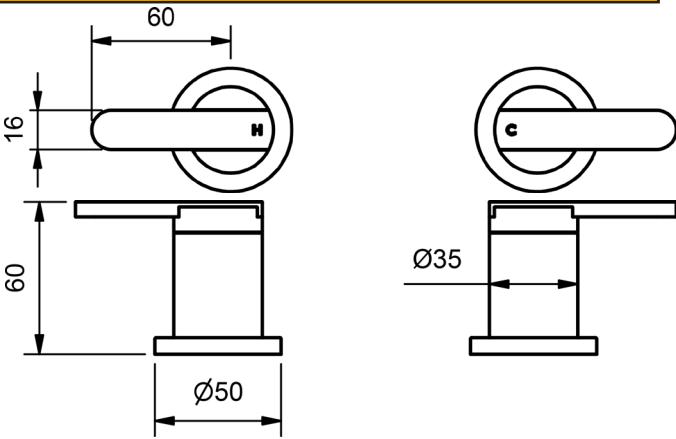

ZENITH CARE TAPWARE

MODEL CODE + FINISH CODE = ITEM CODE

RAM
TAPWARE

CHROME

ZENITH CARE WALL STOPS

ZENITH CARE WALL TOP ASSEMBLIES
WITH RED AND BLUE INDICATION - 1/4 TURN CERAMIC

MODEL	FINISH	RRP INC GST
ZNCWSRB	CP	\$240.94

ZENITH CARE SINK TOPS

ZENITH CARE SINK/BASIN TOP ASSEMBLY
WITH RED AND BLUE INDICATION - 1/4 TURN CERAMIC

MODEL	FINISH	RRP INC GST
ZNCSTOPRB	CP	\$240.94

ZENITH CARE BASIN SET

ZENITH CARE BASIN SET
WITH RED AND BLUE INDICATION - 1/4 TURN CERAMIC - SWIVEL SPOUT
4 STAR WELS - 7.5 LPM

MODEL	FINISH	RRP INC GST
ZNCBSASRB	CP	\$379.35

ZENITH CARE BASIN SET
WITH RED AND BLUE INDICATION - 1/4 TURN CERAMIC - SWIVEL SPOUT
6 STAR WELS - 4.5 LPM

MODEL	FINISH	RRP INC GST
ZNCBSASRB6	CP	\$379.35

ZENITH CARE SINK SET

ZENITH CARE SINK SET
WITH RED AND BLUE INDICATION - 1/4 TURN CERAMIC - SWIVEL SPOUT
4 STAR WELS - 7.5 LPM

MODEL	FINISH	RRP INC GST
ZNCFBSSRB	CP	\$383.34