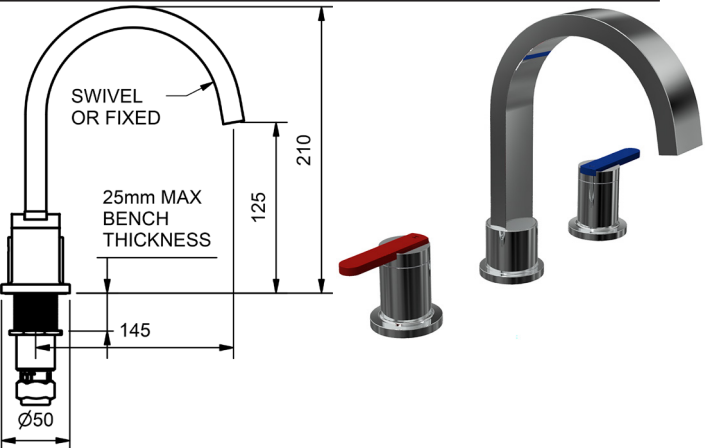

ZENITH CARE TAPWARE

MODEL CODE + FINISH CODE = ITEM CODE

RAM
TAPWARE

CHROME

ZENITH CARE WALL STOPS

ZENITH CARE WALL TOP ASSEMBLIES
WITH RED AND BLUE INDICATION - 1/4 TURN CERAMIC

MODEL	FINISH	RRP INC GST
ZNCWSRB	CP	\$240.94

ZENITH CARE SINK TOPS

ZENITH CARE SINK/BASIN TOP ASSEMBLY
WITH RED AND BLUE INDICATION - 1/4 TURN CERAMIC

MODEL	FINISH	RRP INC GST
ZNCSTOPRB	CP	\$240.94

ZENITH CARE BASIN SET

ZENITH CARE BASIN SET
WITH RED AND BLUE INDICATION - 1/4 TURN CERAMIC - SWIVEL SPOUT
4 STAR WELS - 7.5 LPM

MODEL	FINISH	RRP INC GST
ZNCBSASRB	CP	\$379.35

ZENITH CARE BASIN SET
WITH RED AND BLUE INDICATION - 1/4 TURN CERAMIC - SWIVEL SPOUT
6 STAR WELS - 4.5 LPM

MODEL	FINISH	RRP INC GST
ZNCBSASRB6	CP	\$379.35

ZENITH CARE SINK SET

ZENITH CARE SINK SET
WITH RED AND BLUE INDICATION - 1/4 TURN CERAMIC - SWIVEL SPOUT
4 STAR WELS - 7.5 LPM

MODEL	FINISH	RRP INC GST
ZNCFBSSRB	CP	\$383.34