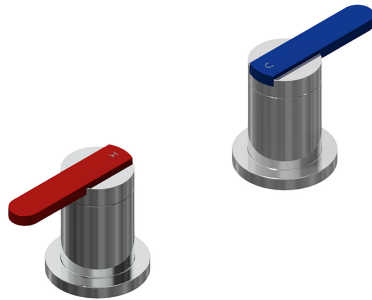

ZENITH CARE TAPWARE

MODEL CODE + FINISH CODE = ITEM CODE

RAM
TAPWARE

CHROME

ZENITH CARE WALL STOPS

ZENITH CARE WALL TOP ASSEMBLIES WITH RED AND BLUE INDICATION - 1/4 TURN CERAMIC			
	MODEL	FINISH	RRP INC GST
CHROME	ZNCWSRB	CP	\$211.49

ZENITH CARE SINK TOPS

ZENITH CARE SINK/BASIN TOP ASSEMBLY WITH RED AND BLUE INDICATION - 1/4 TURN CERAMIC			
	MODEL	FINISH	RRP INC GST
CHROME	ZNCSTOPRB	CP	\$211.49

ZENITH CARE BASIN SET

ZENITH CARE BASIN SET WITH RED AND BLUE INDICATION - 1/4 TURN CERAMIC - SWIVEL SPOUT 4 STAR WELS - 7.5 LPM			
	MODEL	FINISH	RRP INC GST
CHROME	ZNCBSASRB	CP	\$332.99

ZENITH CARE BASIN SET WITH RED AND BLUE INDICATION - 1/4 TURN CERAMIC - SWIVEL SPOUT 6 STAR WELS - 4.5 LPM			
	MODEL	FINISH	RRP INC GST
CHROME	ZNCBSASRB6	CP	\$332.99

ZENITH CARE SINK SET

ZENITH CARE SINK SET WITH RED AND BLUE INDICATION - 1/4 TURN CERAMIC - SWIVEL SPOUT 4 STAR WELS - 7.5 LPM			
	MODEL	FINISH	RRP INC GST
CHROME	ZNCFBSS	CP	\$336.49