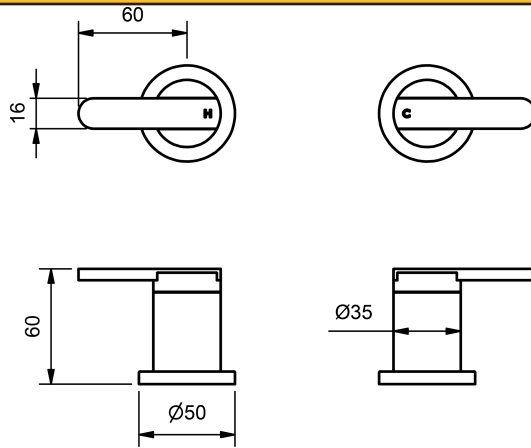

ZENITH CARE TAPWARE

MODEL CODE + FINISH CODE = ITEM CODE

RAM
TAPWARE

CHROME

ZENITH CARE WALL STOPS

ZENITH CARE WALL TOP ASSEMBLIES WITH RED AND BLUE INDICATION - 1/4 TURN CERAMIC			
	MODEL	FINISH	RRP INC GST
CHROME	ZNCWSRB	CP	\$211.49

ZENITH CARE SINK TOPS

ZENITH CARE SINK/BASIN TOP ASSEMBLY WITH RED AND BLUE INDICATION - 1/4 TURN CERAMIC			
	MODEL	FINISH	RRP INC GST
CHROME	ZNCSTOPRB	CP	\$211.49

ZENITH CARE BASIN SET

ZENITH CARE BASIN SET WITH RED AND BLUE INDICATION - 1/4 TURN CERAMIC - SWIVEL SPOUT 4 STAR WELS - 7.5 LPM			
	MODEL	FINISH	RRP INC GST
CHROME	ZNCBSASRB	CP	\$332.99

ZENITH CARE BASIN SET WITH RED AND BLUE INDICATION - 1/4 TURN CERAMIC - SWIVEL SPOUT 6 STAR WELS - 4.5 LPM			
	MODEL	FINISH	RRP INC GST
CHROME	ZNCBSASRB6	CP	\$332.99

ZENITH CARE SINK SET

ZENITH CARE SINK SET WITH RED AND BLUE INDICATION - 1/4 TURN CERAMIC - SWIVEL SPOUT 4 STAR WELS - 7.5 LPM			
	MODEL	FINISH	RRP INC GST
CHROME	ZNCFBSS	CP	\$336.49