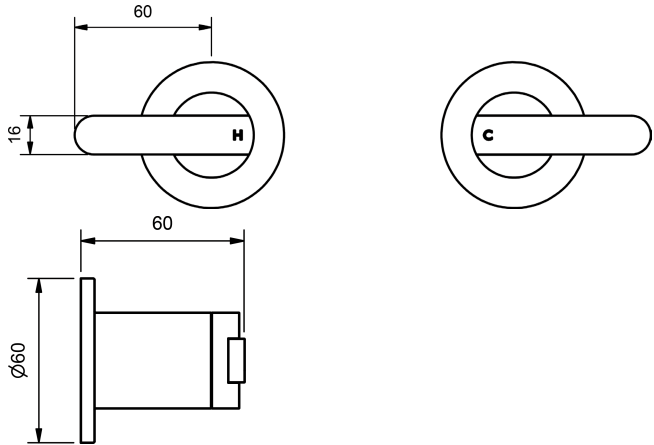

ZENITH CARE TAPWARE

MODEL CODE + FINISH CODE = ITEM CODE

RAM
TAPWARE

CHROME

ZENITH CARE WALL STOPS

ZENITH CARE WALL TOP ASSEMBLIES WITH RED AND BLUE INDICATION - 1/4 TURN CERAMIC			
	MODEL	FINISH	RRP INC GST
CHROME	ZNCWSRB	CP	\$211.49

ZENITH CARE SINK TOPS

ZENITH CARE SINK/BASIN TOP ASSEMBLY WITH RED AND BLUE INDICATION - 1/4 TURN CERAMIC			
	MODEL	FINISH	RRP INC GST
CHROME	ZNCSTOPRB	CP	\$211.49

ZENITH CARE BASIN SET

ZENITH CARE BASIN SET WITH RED AND BLUE INDICATION - 1/4 TURN CERAMIC - SWIVEL SPOUT 4 STAR WELS - 7.5 LPM			
	MODEL	FINISH	RRP INC GST
CHROME	ZNCBSASRB	CP	\$332.99

ZENITH CARE BASIN SET WITH RED AND BLUE INDICATION - 1/4 TURN CERAMIC - SWIVEL SPOUT 6 STAR WELS - 4.5 LPM			
	MODEL	FINISH	RRP INC GST
CHROME	ZNCBSASRB6	CP	\$332.99

ZENITH CARE SINK SET

ZENITH CARE SINK SET WITH RED AND BLUE INDICATION - 1/4 TURN CERAMIC - SWIVEL SPOUT 4 STAR WELS - 7.5 LPM			
	MODEL	FINISH	RRP INC GST
CHROME	ZNCFBSS	CP	\$336.49