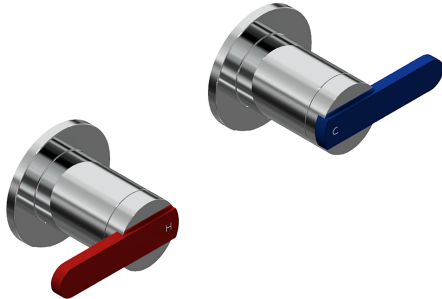

ZENITH CARE TAPWARE

MODEL CODE + FINISH CODE = ITEM CODE

RAM
TAPWARE

CHROME

ZENITH CARE WALL STOPS

ZENITH CARE WALL TOP ASSEMBLIES WITH RED AND BLUE INDICATION - 1/4 TURN CERAMIC			
	MODEL	FINISH	RRP INC GST
CHROME	ZNCWSRB	CP	\$211.49

ZENITH CARE SINK TOPS

ZENITH CARE SINK/BASIN TOP ASSEMBLY WITH RED AND BLUE INDICATION - 1/4 TURN CERAMIC			
	MODEL	FINISH	RRP INC GST
CHROME	ZNCSTOPRB	CP	\$211.49

ZENITH CARE BASIN SET

ZENITH CARE BASIN SET WITH RED AND BLUE INDICATION - 1/4 TURN CERAMIC - SWIVEL SPOUT 4 STAR WELS - 7.5 LPM			
	MODEL	FINISH	RRP INC GST
CHROME	ZNCBSASRB	CP	\$332.99

ZENITH CARE BASIN SET WITH RED AND BLUE INDICATION - 1/4 TURN CERAMIC - SWIVEL SPOUT 6 STAR WELS - 4.5 LPM			
	MODEL	FINISH	RRP INC GST
CHROME	ZNCBSASRB6	CP	\$332.99

ZENITH CARE SINK SET

ZENITH CARE SINK SET WITH RED AND BLUE INDICATION - 1/4 TURN CERAMIC - SWIVEL SPOUT 4 STAR WELS - 7.5 LPM			
	MODEL	FINISH	RRP INC GST
CHROME	ZNCFBSS	CP	\$336.49