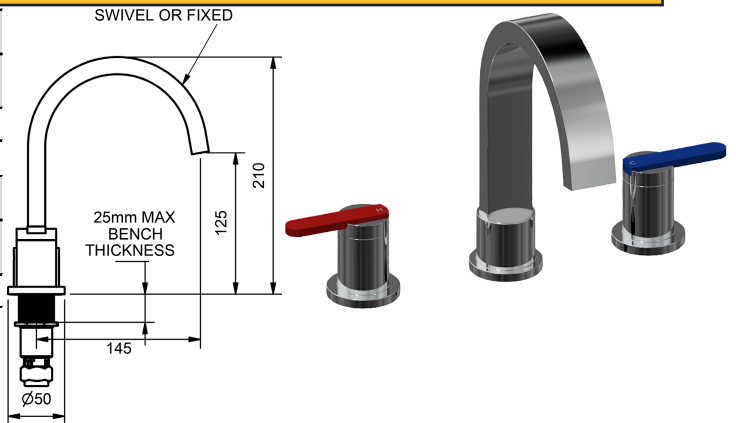

ZENITH CARE TAPWARE

MODEL CODE + FINISH CODE = ITEM CODE

RAM
TAPWARE

CHROME

ZENITH CARE WALL STOPS

ZENITH CARE WALL TOP ASSEMBLIES WITH RED AND BLUE INDICATION - 1/4 TURN CERAMIC			
	MODEL	FINISH	RRP INC GST
CHROME	ZNCWSRB	CP	\$211.49

ZENITH CARE SINK TOPS

ZENITH CARE SINK/BASIN TOP ASSEMBLY WITH RED AND BLUE INDICATION - 1/4 TURN CERAMIC			
	MODEL	FINISH	RRP INC GST
CHROME	ZNCSTOPRB	CP	\$211.49

ZENITH CARE BASIN SET

ZENITH CARE BASIN SET WITH RED AND BLUE INDICATION - 1/4 TURN CERAMIC - SWIVEL SPOUT 4 STAR WELS - 7.5 LPM			
	MODEL	FINISH	RRP INC GST
CHROME	ZNCBSASRB	CP	\$332.99

ZENITH CARE BASIN SET WITH RED AND BLUE INDICATION - 1/4 TURN CERAMIC - SWIVEL SPOUT 6 STAR WELS - 4.5 LPM			
	MODEL	FINISH	RRP INC GST
CHROME	ZNCBSASRB6	CP	\$332.99

ZENITH CARE SINK SET

ZENITH CARE SINK SET WITH RED AND BLUE INDICATION - 1/4 TURN CERAMIC - SWIVEL SPOUT 4 STAR WELS - 7.5 LPM			
	MODEL	FINISH	RRP INC GST
CHROME	ZNCFBSS	CP	\$336.49