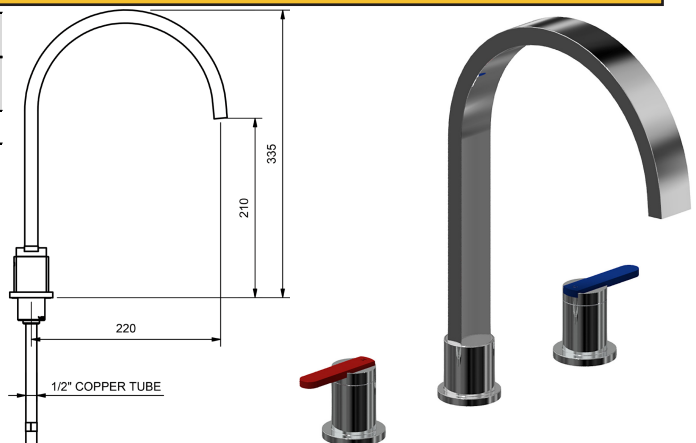

ZENITH CARE TAPWARE

MODEL CODE + FINISH CODE = ITEM CODE

RAM
TAPWARE

CHROME

ZENITH CARE WALL STOPS

ZENITH CARE WALL TOP ASSEMBLIES WITH RED AND BLUE INDICATION - 1/4 TURN CERAMIC			
	MODEL	FINISH	RRP INC GST
CHROME	ZNCWSRB	CP	\$211.49

ZENITH CARE SINK TOPS

ZENITH CARE SINK/BASIN TOP ASSEMBLY WITH RED AND BLUE INDICATION - 1/4 TURN CERAMIC			
	MODEL	FINISH	RRP INC GST
CHROME	ZNCSTOPRB	CP	\$211.49

ZENITH CARE BASIN SET

ZENITH CARE BASIN SET WITH RED AND BLUE INDICATION - 1/4 TURN CERAMIC - SWIVEL SPOUT 4 STAR WELS - 7.5 LPM			
	MODEL	FINISH	RRP INC GST
CHROME	ZNCBSASRB	CP	\$332.99

ZENITH CARE BASIN SET WITH RED AND BLUE INDICATION - 1/4 TURN CERAMIC - SWIVEL SPOUT 6 STAR WELS - 4.5 LPM			
	MODEL	FINISH	RRP INC GST
CHROME	ZNCBSASRB6	CP	\$332.99

ZENITH CARE SINK SET

ZENITH CARE SINK SET WITH RED AND BLUE INDICATION - 1/4 TURN CERAMIC - SWIVEL SPOUT 4 STAR WELS - 7.5 LPM			
	MODEL	FINISH	RRP INC GST
CHROME	ZNCFBSS	CP	\$336.49