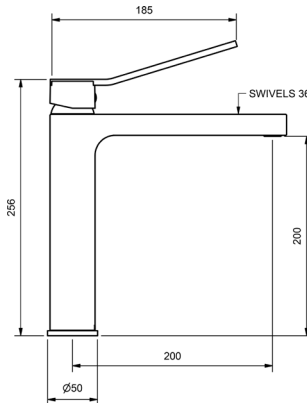

ZENITH CARE SINK MIXER

WITH RED AND BLUE INDICATION - SWIVEL SPOUT

4 STAR WELS - 7.5 LPM	MODEL	FINISH	RRP INC GST
CHROME	ZNCSSMRB	CP	$401.34