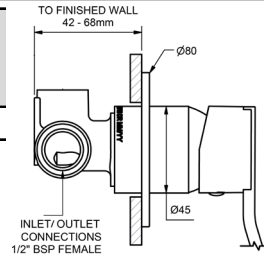

ZENITH CARE BASIN MIXER

WITH RED AND BLUE INDICATION - SWIVEL SPOUT

6 STAR WELS - 4.5 LPM	MODEL	FINISH	RRP INC GST
CHROME	ZNCBSMSRB6	CP	\$341.38

CHROME

ZENITH CARE WALL MIXERS

ZENITH CARE WALL MIXER SOLID ROUND PLATE				
	MODEL	FINISH	RRP	INC GST
	ZNCSTM	CP	\$216.03	