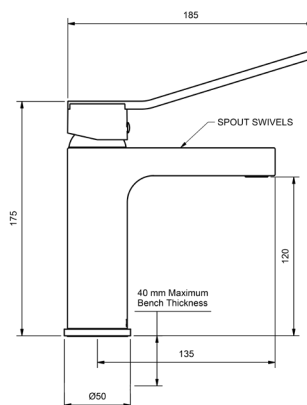

ZENITH CARE BASIN MIXER

SWIVEL SPOUT

6 STAR WELS - 4.5 LPM	MODEL	FINISH	RRP INC GST
CHROME	ZNCBSMS6	CP	$295.26

ZENITH CARE BASIN MIXER

WITH RED AND BLUE INDICATION - SWIVEL SPOUT

4 STAR WELS - 7.5 LPM	MODEL	FINISH	RRP INC GST
CHROME	ZNCBSMSRB	CP	$341.38

ZENITH CARE BASIN MIXER

WITH RED AND BLUE INDICATION - SWIVEL SPOUT

6 STAR WELS - 4.5 LPM	MODEL	FINISH	RRP INC GST
CHROME	ZNCBSMSRB6	CP	$341.38