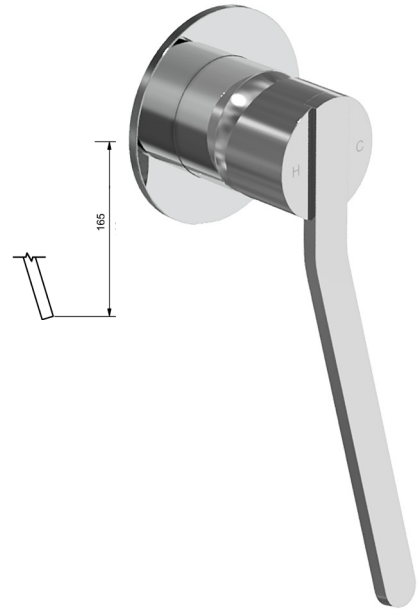

ZENITH CARE BASIN MIXER

WITH RED AND BLUE INDICATION - SWIVEL SPOUT

6 STAR WELS - 4.5 LPM	MODEL	FINISH	RRP INC GST
CHROME	ZNCBSMSRB6	CP	\$341.38

CHROME

ZENITH CARE WALL MIXERS

ZENITH CARE WALL MIXER SOLID ROUND PLATE				
	MODEL	FINISH	RRP	INC GST
	ZNCSTM	CP	\$216.03	

ZENITH CARE WALL MIXER WITH RED AND BLUE INDICATION - SOLID ROUND PLATE				
	MODEL	FINISH	RRP	INC GST
	ZNCSTM RB	CP	\$262.14	