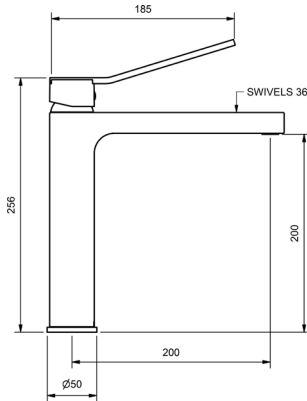

ZENITH CARE MIXERS

MODEL CODE + FINISH CODE = ITEM CODE

RAM
TAPWARE

CHROME

ZENITH CARE SINK MIXERS

ZENITH CARE SINK MIXER

SWIVEL SPOUT

4 STAR WELS - 7.5 LPM	MODEL	FINISH	RRP INC GST
CHROME	ZNCSSM	CP	\$355.23