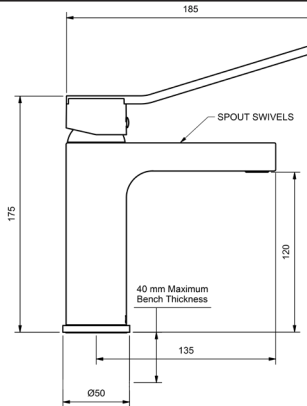

ZENITH CARE SINK MIXER

WITH RED AND BLUE INDICATION - SWIVEL SPOUT

4 STAR WELS - 7.5 LPM	MODEL	FINISH	RRP INC GST
CHROME	ZNCSSMRB	CP	\$401.34

ZENITH CARE BASIN MIXERS

ZENITH CARE BASIN MIXER

SWIVEL SPOUT

4 STAR WELS - 7.5 LPM	MODEL	FINISH	RRP INC GST
CHROME	ZNCBSMS	CP	\$295.26