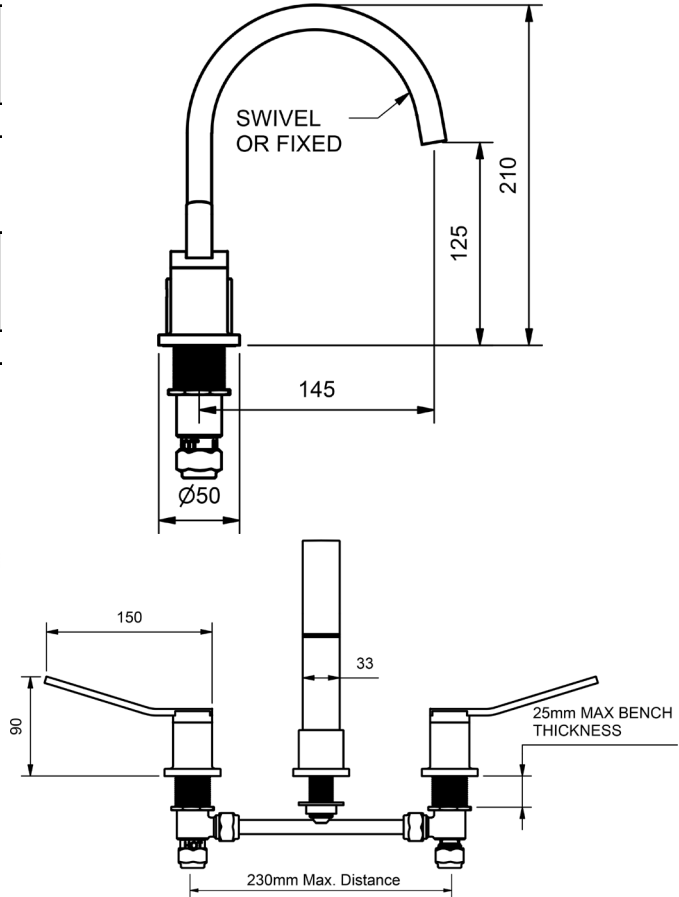

### ZENITH CARE EXTENDED BASIN SET

1/4 TURN CERAMIC - SWIVEL SPOUT

4 STAR WELS - 7.5 LPM	MODEL	FINISH	RRP INC GST
CHROME	ZNCXBSAS	CP	\$373.45

### ZENITH CARE EXTENDED BASIN SET

1/4 TURN CERAMIC - SWIVEL SPOUT

6 STAR WELS - 4.5 LPM	MODEL	FINISH	RRP INC GST
CHROME	ZNCXBSAS6	CP	\$373.45