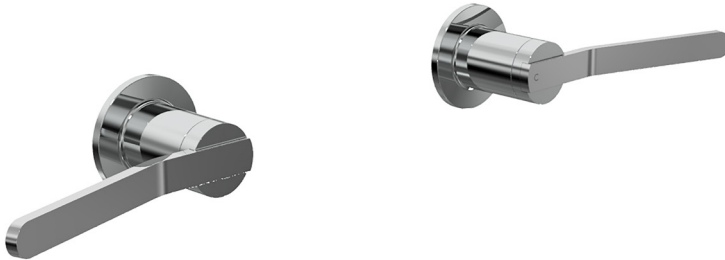

CHROME

**ZENITH CARE EXTENDED WALL STOPS**

ZENITH CARE EXTENDED WALL TOP ASSEMBLIES 1/4 TURN CERAMIC				
	MODEL	FINISH	RRP	INC GST
	ZNCXWS	CP	\$235.04	

ZENITH CARE EXTENDED WALL TOP ASSEMBLIES WITH RED AND BLUE INDICATION - 1/4 TURN CERAMIC				
	MODEL	FINISH	RRP	INC GST
	ZNCXWSRB	CP	\$298.49	

**ZENITH CARE EXTENDED SINK TOPS**

ZENITH CARE EXTENDED SINK/BASIN TOP ASSEMBLIES 1/4 TURN CERAMIC				
	MODEL	FINISH	RRP	INC GST
	ZNCXSSTOP	CP	\$235.04	

ZENITH CARE EXTENDED SINK/BASIN TOP ASSEMBLIES WITH RED AND BLUE INDICATION - 1/4 TURN CERAMIC				
	MODEL	FINISH	RRP	INC GST
	ZNCXSSTOPRB	CP	\$298.49	

### ZENITH CARE EXTENDED BASIN SET

1/4 TURN CERAMIC - SWIVEL SPOUT

4 STAR WELS - 7.5 LPM	MODEL	FINISH	RRP INC GST
CHROME	ZNCXBSAS	CP	\$373.45

### ZENITH CARE EXTENDED BASIN SET

1/4 TURN CERAMIC - SWIVEL SPOUT

6 STAR WELS - 4.5 LPM	MODEL	FINISH	RRP INC GST
CHROME	ZNCXBSAS6	CP	\$373.45