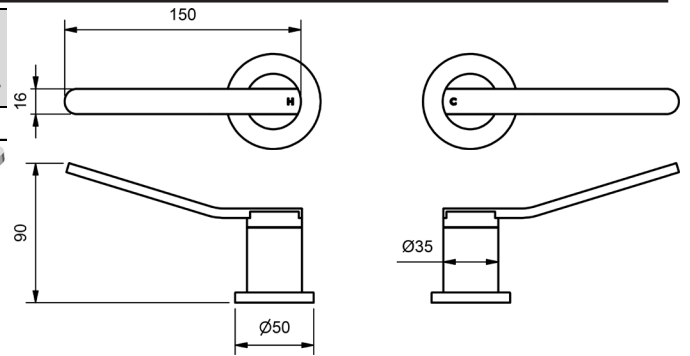

ZENITH CARE EXTENDED SINK TOPS

ZENITH CARE EXTENDED SINK/BASIN TOP ASSEMBLIES 1/4 TURN CERAMIC				
	MODEL	FINISH	RRP	INC GST
	ZNCXSSTOP	CP	$235.04