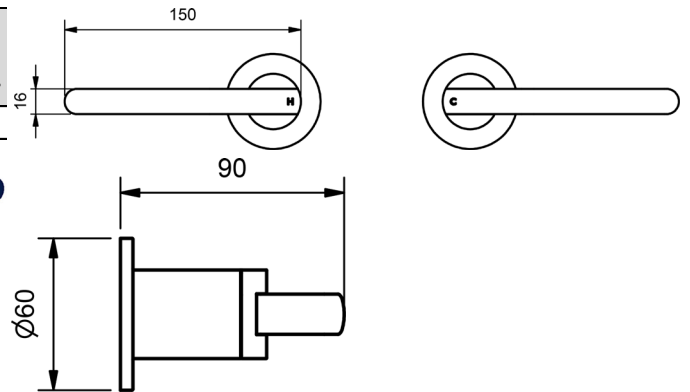

CHROME

**ZENITH CARE EXTENDED WALL STOPS**

ZENITH CARE EXTENDED WALL TOP ASSEMBLIES 1/4 TURN CERAMIC				
	MODEL	FINISH	RRP	INC GST
	ZNCXWS	CP	\$235.04	

ZENITH CARE EXTENDED WALL TOP ASSEMBLIES WITH RED AND BLUE INDICATION - 1/4 TURN CERAMIC				
	MODEL	FINISH	RRP	INC GST
	ZNCXWSRB	CP	\$298.49	

**ZENITH CARE EXTENDED SINK TOPS**

ZENITH CARE EXTENDED SINK/BASIN TOP ASSEMBLIES 1/4 TURN CERAMIC				
	MODEL	FINISH	RRP	INC GST
	ZNCXSSTOP	CP	\$235.04	

ZENITH CARE EXTENDED SINK/BASIN TOP ASSEMBLIES WITH RED AND BLUE INDICATION - 1/4 TURN CERAMIC				
	MODEL	FINISH	RRP	INC GST
	ZNCXSSTOPRB	CP	\$298.49	