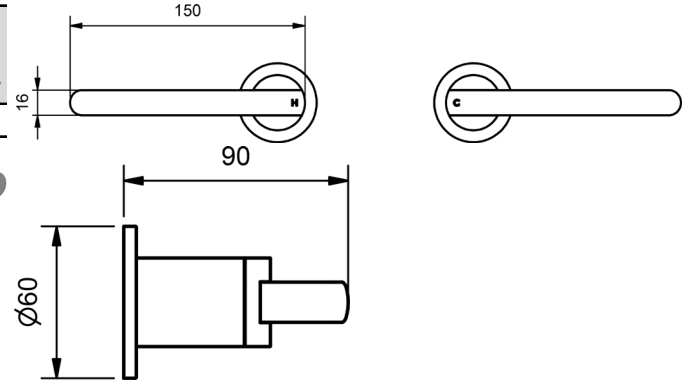

CHROME

**ZENITH CARE EXTENDED WALL STOPS**

ZENITH CARE EXTENDED WALL TOP ASSEMBLIES 1/4 TURN CERAMIC				
	MODEL	FINISH	RRP	INC GST
	ZNCXWS	CP	\$235.04	

ZENITH CARE EXTENDED WALL TOP ASSEMBLIES WITH RED AND BLUE INDICATION - 1/4 TURN CERAMIC				
	MODEL	FINISH	RRP	INC GST
	ZNCXWSRB	CP	\$298.49	

**ZENITH CARE EXTENDED SINK TOPS**

ZENITH CARE EXTENDED SINK/BASIN TOP ASSEMBLIES 1/4 TURN CERAMIC				
	MODEL	FINISH	RRP	INC GST
	ZNCXSSTOP	CP	\$235.04	

ZENITH CARE EXTENDED SINK/BASIN TOP ASSEMBLIES WITH RED AND BLUE INDICATION - 1/4 TURN CERAMIC				
	MODEL	FINISH	RRP	INC GST
	ZNCXSSTOPRB	CP	\$298.49	