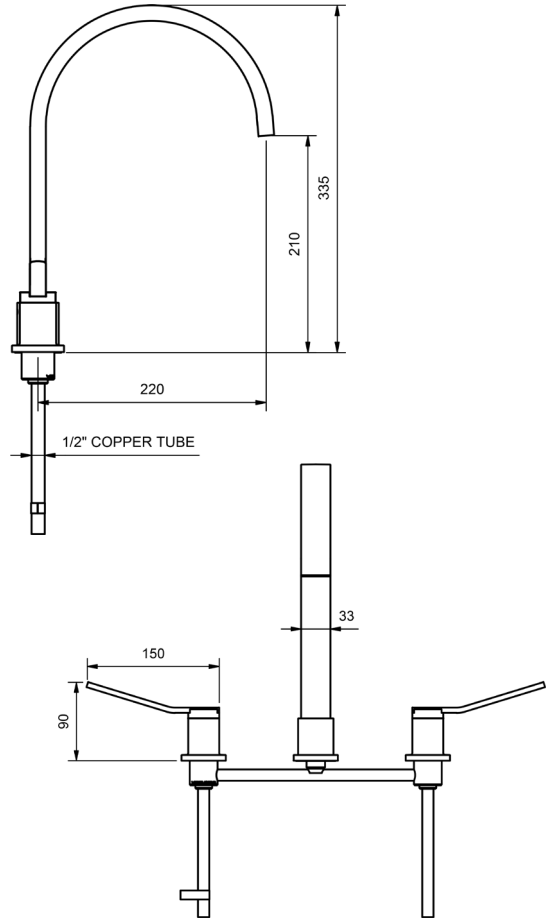

### ZENITH CARE EXTENDED BASIN SET

WITH RED AND BLUE INDICATION - 1/4 TURN CERAMIC - SWIVEL SPOUT

4 STAR WELS - 7.5 LPM	MODEL	FINISH	RRP INC GST
CHROME	ZNCXBSASRB	CP	\$436.92

### ZENITH CARE EXTENDED BASIN SET

WITH RED AND BLUE INDICATION - 1/4 TURN CERAMIC - SWIVEL SPOUT

6 STAR WELS - 4.5 LPM	MODEL	FINISH	RRP INC GST
CHROME	ZNCXBSASRB6	CP	\$436.92

CHROME

**ZENITH CARE EXTENDED SINK SETS**

ZENITH CARE EXTENDED SINK SET				
1/4 TURN CERAMIC - SWIVEL SPOUT				
4 STAR WELS - 4.5 LPM	MODEL	FINISH	RRP	INC GST
CHROME	ZNCXFBSS	CP	\$377.44	

ZENITH CARE EXTENDED SINK SET				
WITH RED AND BLUE INDICATION - 1/4 TURN CERAMIC - SWIVEL SPOUT				
4 STAR WELS - 4.5 LPM	MODEL	FINISH	RRP	INC GST
CHROME	ZNCXFBSSRB	CP	\$440.91	