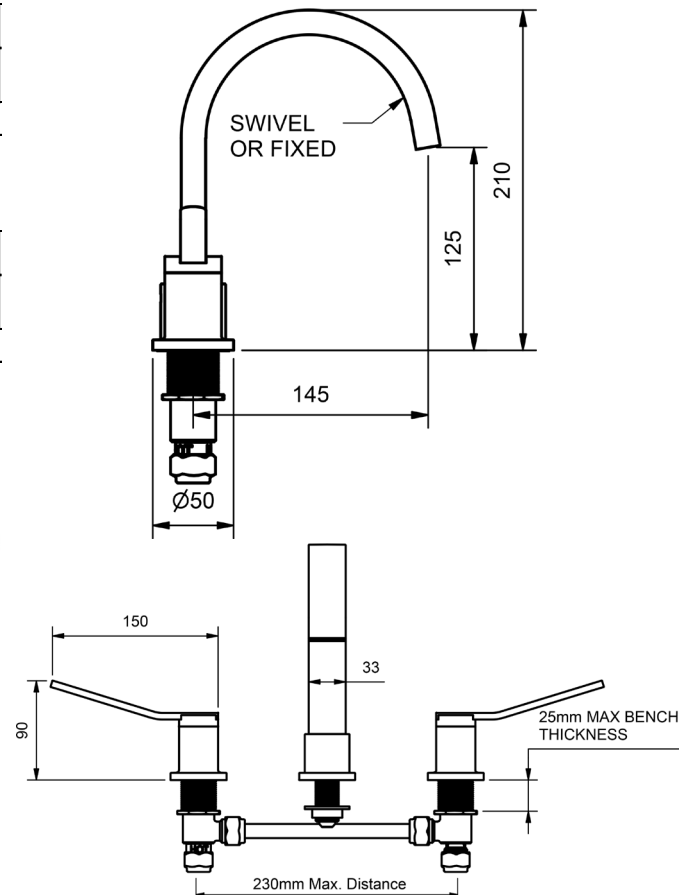

### ZENITH CARE EXTENDED BASIN SET

WITH RED AND BLUE INDICATION - 1/4 TURN CERAMIC - SWIVEL SPOUT

4 STAR WELS - 7.5 LPM	MODEL	FINISH	RRP INC GST
CHROME	ZNCXBSASRB	CP	\$436.92

### ZENITH CARE EXTENDED BASIN SET

WITH RED AND BLUE INDICATION - 1/4 TURN CERAMIC - SWIVEL SPOUT

6 STAR WELS - 4.5 LPM	MODEL	FINISH	RRP INC GST
CHROME	ZNCXBSASRB6	CP	\$436.92

CHROME

**ZENITH CARE EXTENDED SINK SETS**