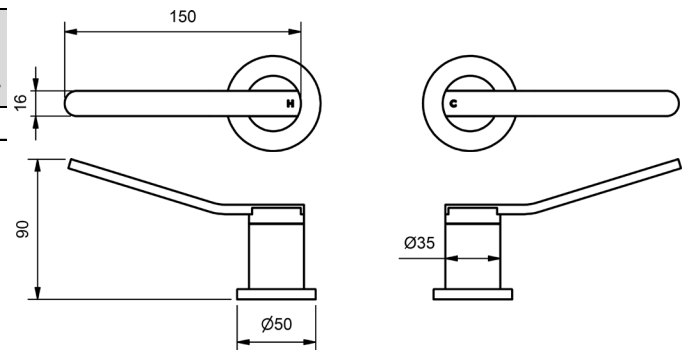

ZENITH CARE EXTENDED SINK/BASIN TOP ASSEMBLIES WITH RED AND BLUE INDICATION - 1/4 TURN CERAMIC				
	MODEL	FINISH	RRP	INC GST
	ZNCXSSTOPRB	CP	$298.49