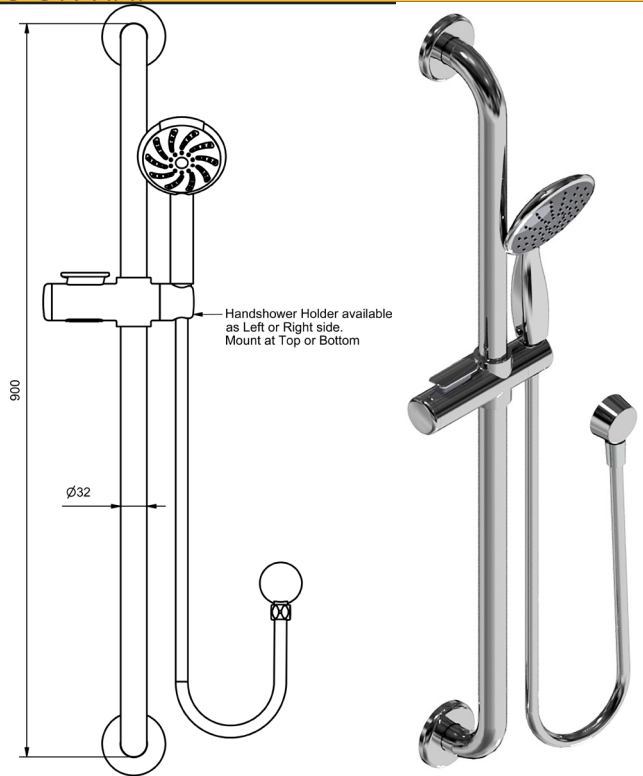

CHROME

**GRIP AND GLIDE HAND SHOWERS STAINLESS ON RAIL**

**900MM GRIP AND GLIDE HAND SHOWER  
LEFT HAND SLIDER - 32MM STAINLESS STEEL GRAB RAIL**

MODEL		GST EXEMPT
1.5 M SATIN PVC HOSE HSDGGS1L	CP	\$257.19
1.0M SATIN PVC HOSE HSDGGS2L	CP	\$251.20
2.0M SATIN PVC HOSE HSDGGS4L	CP	\$263.17

**900MM GRIP AND GLIDE HAND SHOWER  
RIGHT HAND SLIDER - 32MM STAINLESS STEEL GRAB RAIL**

MODEL		GST EXEMPT
1.5 M SATIN PVC HOSE HSDGGS1R	CP	\$257.19
1.0M SATIN PVC HOSE HSDGGS2R	CP	\$251.20
2.0M SATIN PVC HOSE HSDGGS4R	CP	\$263.17

**STAINLESS STEEL GRAB RAILS**

**STAINLESS STEEL GRAB RAILS  
STRAIGHT - POLISHED FINISH**

MODEL	GST EXEMPT
900MM DGR900SS	\$77.51
600MM DGR600SS	\$53.59
450MM DGR450SS	\$43.67
300MM DGR300SS	\$35.06

CODE	DIMENSION "X"	DIMENSION "C"
DGR900SS	900mm	868mm
DGR600SS	600mm	568mm
DGR450SS	450mm	418mm
DGR300SS	300mm	268mm

**STAINLESS STEEL GRAB RAILS  
RIGHT ANGLE**

MODEL	GST EXEMPT
POLISHED 450 X 450 DGR450X450SS	\$65.79
BRUSHED 450 X 450 DGR450X450BSS	\$62.20