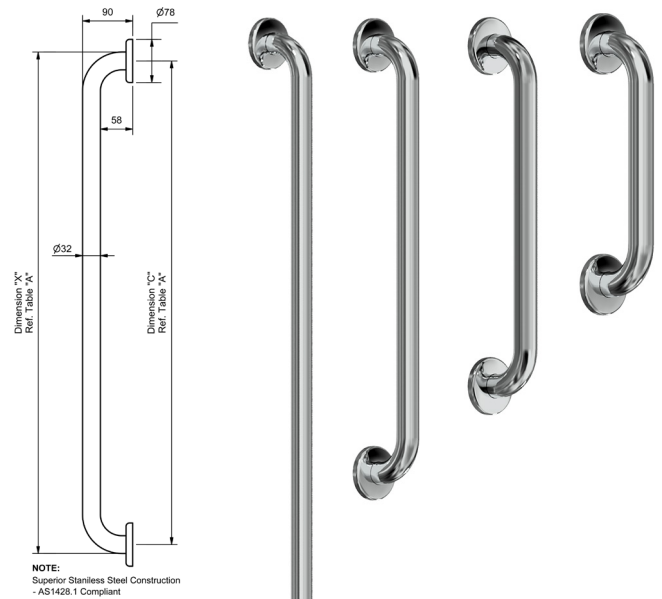

CHROME

**GRIP AND GLIDE HAND SHOWERS STAINLESS ON RAIL**

**900MM GRIP AND GLIDE HAND SHOWER  
LEFT HAND SLIDER - 32MM STAINLESS STEEL GRAB RAIL**

MODEL		GST EXEMPT
1.5 M SATIN PVC HOSE HSDGGS1L	CP	\$257.19
1.0M SATIN PVC HOSE HSDGGS2L	CP	\$251.20
2.0M SATIN PVC HOSE HSDGGS4L	CP	\$263.17

**900MM GRIP AND GLIDE HAND SHOWER  
RIGHT HAND SLIDER - 32MM STAINLESS STEEL GRAB RAIL**

MODEL		GST EXEMPT
1.5 M SATIN PVC HOSE HSDGGS1R	CP	\$257.19
1.0M SATIN PVC HOSE HSDGGS2R	CP	\$251.20
2.0M SATIN PVC HOSE HSDGGS4R	CP	\$263.17

**STAINLESS STEEL GRAB RAILS**

**STAINLESS STEEL GRAB RAILS  
STRAIGHT - POLISHED FINISH**

MODEL	GST EXEMPT
900MM DGR900SS	\$77.51
600MM DGR600SS	\$53.59
450MM DGR450SS	\$43.67
300MM DGR300SS	\$35.06

CODE	DIMENSION "X"	DIMENSION "C"
DGR900SS	900mm	868mm
DGR600SS	600mm	568mm
DGR450SS	450mm	418mm
DGR300SS	300mm	268mm

**STAINLESS STEEL GRAB RAILS  
RIGHT ANGLE**

MODEL	GST EXEMPT
POLISHED 450 X 450 DGR450X450SS	\$65.79
BRUSHED 450 X 450 DGR450X450BSS	\$62.20