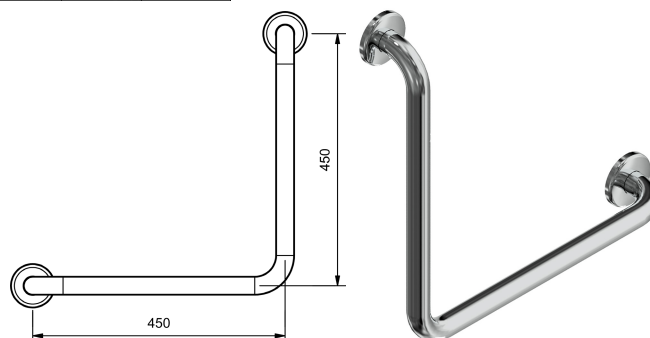

### STAINLESS STEEL GRAB RAILS STRAIGHT - POLISHED FINISH

MODEL	GST EXEMPT
900MM DGR900SS	\$68.04
600MM DGR600SS	\$47.04
450MM DGR450SS	\$38.33
300MM DGR300SS	\$30.77

CODE	DIMENSION "X"	DIMENSION "C"
DGR900SS	900mm	868mm
DGR600SS	600mm	568mm
DGR450SS	450mm	418mm
DGR300SS	300mm	268mm

### STAINLESS STEEL GRAB RAILS RIGHT ANGLE

MODEL	GST EXEMPT
POLISHED 450 X 450 DGR450X450SS	\$57.75
BRUSHED 450 X 450 DGR450X450BSS	\$54.60