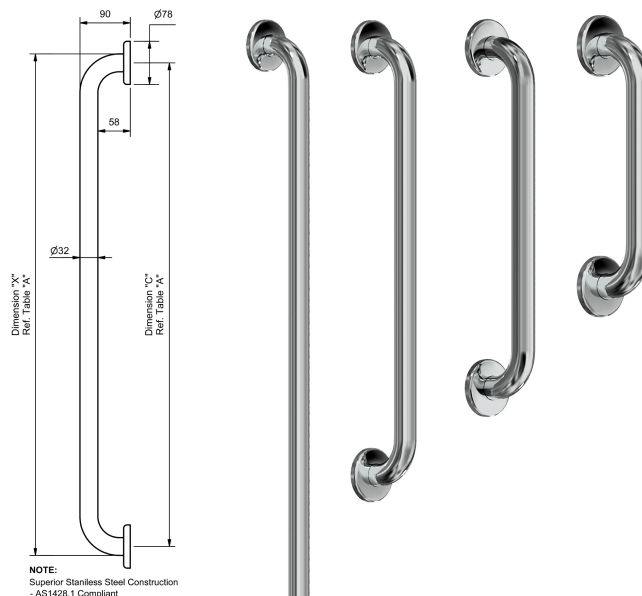

### 900MM GRIP AND GLIDE HAND SHOWER LEFT HAND SLIDER - 32MM STAINLESS STEEL GRAB RAIL

MODEL		GST EXEMPT
1.5 M SATIN PVC HOSE HSDGGS1L	CP	\$225.75
1.0M SATIN PVC HOSE HSDGGS2L	CP	\$220.50
2.0M SATIN PVC HOSE HSDGGS4L	CP	\$231.00

### 900MM GRIP AND GLIDE HAND SHOWER RIGHT HAND SLIDER - 32MM STAINLESS STEEL GRAB RAIL

MODEL		GST EXEMPT
1.5 M SATIN PVC HOSE HSDGGS1R	CP	\$225.75
1.0M SATIN PVC HOSE HSDGGS2R	CP	\$220.50
2.0M SATIN PVC HOSE HSDGGS4R	CP	\$231.00

## STAINLESS STEEL GRAB RAILS

### STAINLESS STEEL GRAB RAILS STRAIGHT - POLISHED FINISH

MODEL	GST EXEMPT
900MM DGR900SS	\$68.04
600MM DGR600SS	\$47.04
450MM DGR450SS	\$38.33
300MM DGR300SS	\$30.77

CODE	DIMENSION "X"	DIMENSION "C"
DGR900SS	900mm	868mm
DGR600SS	600mm	568mm
DGR450SS	450mm	418mm
DGR300SS	300mm	268mm