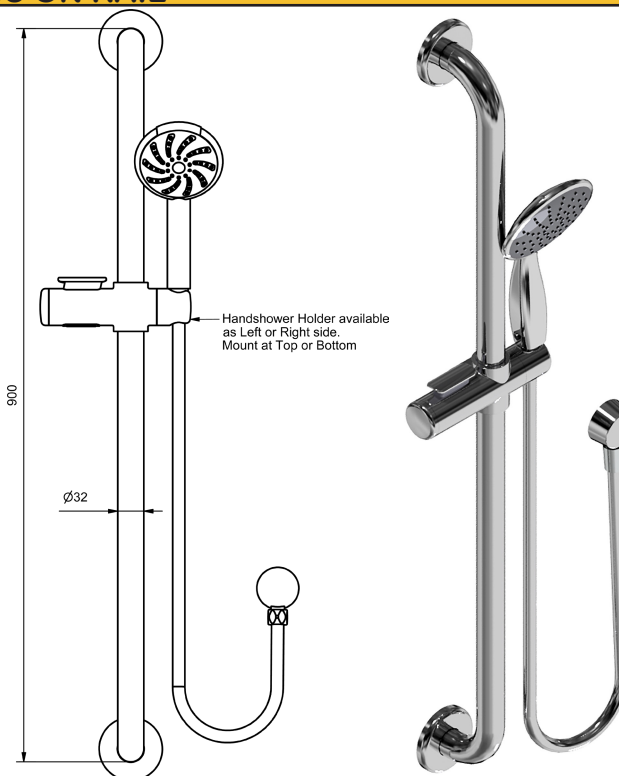

# STAINLESS CARE RANGE

MODEL CODE + FINISH CODE = ITEM CODE

CHROME

## GRIP AND GLIDE HAND SHOWERS STAINLESS ON RAIL

### 900MM GRIP AND GLIDE HAND SHOWER LEFT HAND SLIDER - 32MM STAINLESS STEEL GRAB RAIL

MODEL		GST EXEMPT
1.5 M SATIN PVC HOSE HSDGGS1L	CP	\$225.75
1.0M SATIN PVC HOSE HSDGGS2L	CP	\$220.50
2.0M SATIN PVC HOSE HSDGGS4L	CP	\$231.00

### 900MM GRIP AND GLIDE HAND SHOWER RIGHT HAND SLIDER - 32MM STAINLESS STEEL GRAB RAIL

MODEL		GST EXEMPT
1.5 M SATIN PVC HOSE HSDGGS1R	CP	\$225.75
1.0M SATIN PVC HOSE HSDGGS2R	CP	\$220.50
2.0M SATIN PVC HOSE HSDGGS4R	CP	\$231.00