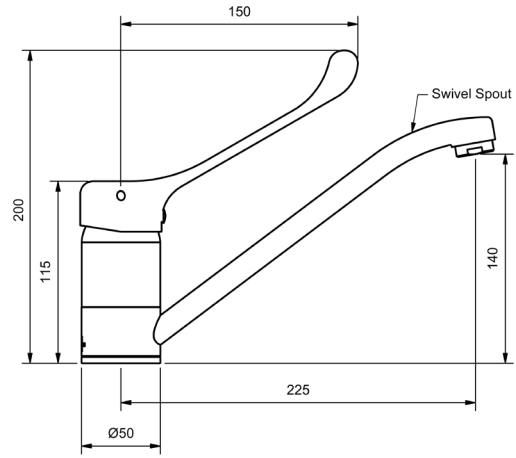

# RAMCARE PREMIUM

MODEL CODE + FINISH CODE = ITEM CODE

**RAM**  
TAPWARE

CHROME

## RAMCARE PREMIUM SINK MIXERS - BRASS CARTRIDGE

SINK MIXER				
225mm SWIVEL SPOUT				
4 STAR WELS - 7.5 LPM	MODEL	FINISH	RRP	INC GST
CHROME	RCPLSSM	CP	\$166.51	

SINK MIXER				
165mm SWIVEL SPOUT				
4 STAR WELS - 7.5 LPM	MODEL	FINISH	RRP	INC GST
CHROME	RCPLSSMS	CP	\$166.51	

## RAMCARE PREMIUM BASIN MIXERS - BRASS CARTRIDGE

BASIN MIXER				
125mm SWIVEL SPOUT				
4 STAR WELS - 7.5 LPM	MODEL	FINISH	RRP	INC GST
CHROME	RCPLBSM	CP	\$166.51	

BASIN MIXER				
125mm SWIVEL SPOUT				
6 STAR WELS - 4.5 LPM	MODEL	FINISH	RRP	INC GST
CHROME	RCPLBSM6	CP	\$166.51	

CHROME

CAST BASIN MIXER				
130mm FIXED SPOUT				
4 STAR WELS - 7.5 LPM				
	MODEL	FINISH	RRP	INC GST
	RCPLBSMC	CP	\$166.51	

CAST BASIN MIXER				
130mm FIXED SPOUT				
6 STAR WELS - 4.5 LPM				
	MODEL	FINISH	RRP	INC GST
	RCPLBSMC6	CP	\$166.51	