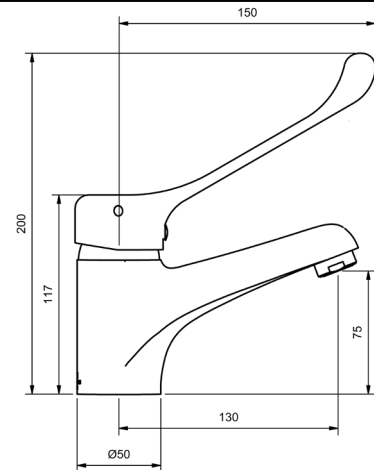

## RAMCARE PREMIUM SINK MIXERS - BRASS CARTRIDGE

SINK MIXER				
225mm SWIVEL SPOUT				
4 STAR WELS - 7.5 LPM	MODEL	FINISH	RRP	INC GST
CHROME	RCPLSSM	CP	\$166.51	

SINK MIXER				
165mm SWIVEL SPOUT				
4 STAR WELS - 7.5 LPM	MODEL	FINISH	RRP	INC GST
CHROME	RCPLSSMS	CP	\$166.51	

## RAMCARE PREMIUM BASIN MIXERS - BRASS CARTRIDGE

BASIN MIXER				
125mm SWIVEL SPOUT				
4 STAR WELS - 7.5 LPM	MODEL	FINISH	RRP	INC GST
CHROME	RCPLBSM	CP	\$166.51	

BASIN MIXER				
125mm SWIVEL SPOUT				
6 STAR WELS - 4.5 LPM	MODEL	FINISH	RRP	INC GST
CHROME	RCPLBSM6	CP	\$166.51	

CHROME

CAST BASIN MIXER				
130mm FIXED SPOUT				
4 STAR WELS - 7.5 LPM				
	MODEL	FINISH	RRP	INC GST
	RCPLBSMC	CP	\$166.51	

CAST BASIN MIXER				
130mm FIXED SPOUT				
6 STAR WELS - 4.5 LPM				
	MODEL	FINISH	RRP	INC GST
	RCPLBSMC6	CP	\$166.51	