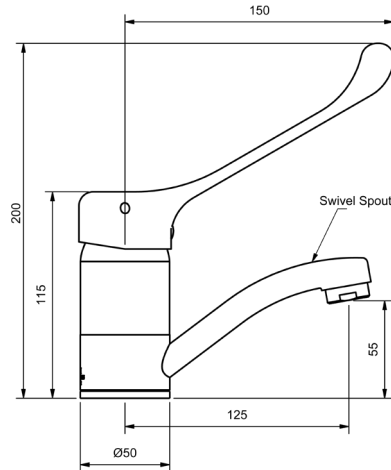

## RAMCARE PREMIUM SINK MIXERS - BRASS CARTRIDGE

SINK MIXER				
225mm SWIVEL SPOUT				
4 STAR WELS - 7.5 LPM	MODEL	FINISH	RRP	INC GST
CHROME	RCPLSSM	CP	\$166.51	

SINK MIXER				
165mm SWIVEL SPOUT				
4 STAR WELS - 7.5 LPM	MODEL	FINISH	RRP	INC GST
CHROME	RCPLSSMS	CP	\$166.51	

## RAMCARE PREMIUM BASIN MIXERS - BRASS CARTRIDGE

BASIN MIXER				
125mm SWIVEL SPOUT				
4 STAR WELS - 7.5 LPM	MODEL	FINISH	RRP	INC GST
CHROME	RCPLBSM	CP	\$166.51	

BASIN MIXER				
125mm SWIVEL SPOUT				
6 STAR WELS - 4.5 LPM	MODEL	FINISH	RRP	INC GST
CHROME	RCPLBSM6	CP	\$166.51	

CHROME

CAST BASIN MIXER				
130mm FIXED SPOUT				
4 STAR WELS - 7.5 LPM				
	MODEL	FINISH	RRP	INC GST
	RCPLBSMC	CP	\$166.51	

CAST BASIN MIXER				
130mm FIXED SPOUT				
6 STAR WELS - 4.5 LPM				
	MODEL	FINISH	RRP	INC GST
	RCPLBSMC6	CP	\$166.51	