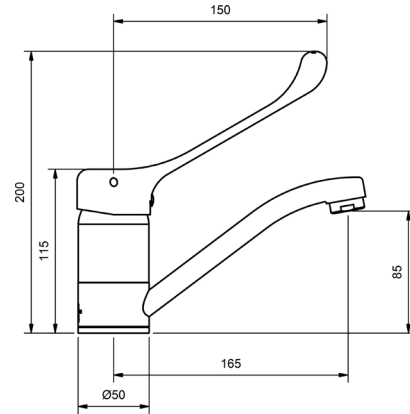

# RAMCARE PREMIUM

MODEL CODE + FINISH CODE = ITEM CODE

**RAM**  
TAPWARE

CHROME

## RAMCARE PREMIUM SINK MIXERS - BRASS CARTRIDGE

SINK MIXER				
225mm SWIVEL SPOUT				
4 STAR WELS - 7.5 LPM	MODEL	FINISH	RRP	INC GST
CHROME	RCPLSSM	CP	\$166.51	

SINK MIXER				
165mm SWIVEL SPOUT				
4 STAR WELS - 7.5 LPM	MODEL	FINISH	RRP	INC GST
CHROME	RCPLSSMS	CP	\$166.51	

## RAMCARE PREMIUM BASIN MIXERS - BRASS CARTRIDGE

BASIN MIXER				
125mm SWIVEL SPOUT				
4 STAR WELS - 7.5 LPM	MODEL	FINISH	RRP	INC GST
CHROME	RCPLBSM	CP	\$166.51	

BASIN MIXER				
125mm SWIVEL SPOUT				
6 STAR WELS - 4.5 LPM	MODEL	FINISH	RRP	INC GST
CHROME	RCPLBSM6	CP	\$166.51	

CHROME

CAST BASIN MIXER				
130mm FIXED SPOUT				
4 STAR WELS - 7.5 LPM				
	MODEL	FINISH	RRP	INC GST
	RCPLBSMC	CP	\$166.51	

CAST BASIN MIXER				
130mm FIXED SPOUT				
6 STAR WELS - 4.5 LPM				
	MODEL	FINISH	RRP	INC GST
	RCPLBSMC6	CP	\$166.51	