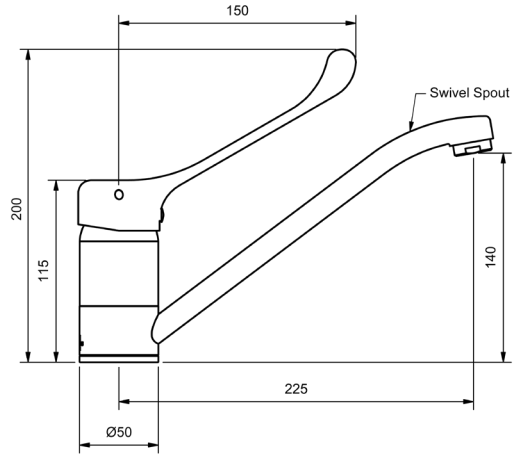

## RAMCARE SINK MIXERS - PLASTIC CARTRIDGE

SINK MIXER				
225mm SWIVEL SPOUT				
4 STAR WELS - 7.5 LPM	MODEL	FINISH	RRP	INC GST
CHROME	RCLSSM	CP	\$120.34	

SINK MIXER				
165mm SWIVEL SPOUT				
4 STAR WELS - 7.5 LPM	MODEL	FINISH	RRP	INC GST
CHROME	RCLSSMS	CP	\$120.34	

## RAMCARE BASIN MIXERS - PLASTIC CARTRIDGE

BASIN MIXER				
125mm SWIVEL SPOUT				
4 STAR WELS - 7.5 LPM	MODEL	FINISH	RRP	INC GST
CHROME	RCLBSM	CP	\$120.34	

BASIN MIXER				
125mm SWIVEL SPOUT				
6 STAR WELS - 4.5 LPM	MODEL	FINISH	RRP	INC GST
CHROME	RCLBSM6	CP	\$120.34	

CHROME

CAST BASIN MIXER				
130mm FIXED SPOUT				
4 STAR WELS - 7.5 LPM				
	MODEL	FINISH	RRP	INC GST
	RCLBSMC	CP	\$120.34	

CAST BASIN MIXER				
130mm FIXED SPOUT				
6 STAR WELS - 4.5 LPM				
	MODEL	FINISH	RRP	INC GST
	RCLBSMC6	CP	\$120.34	