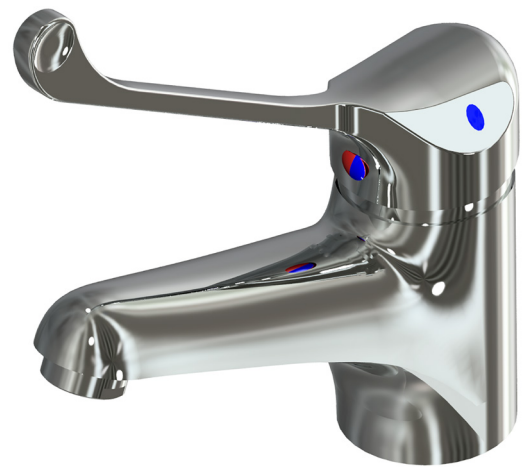

CHROME

## RAMCARE SINK MIXERS - PLASTIC CARTRIDGE

SINK MIXER				
225mm SWIVEL SPOUT				
4 STAR WELS - 7.5 LPM	MODEL	FINISH	RRP	INC GST
CHROME	RCLSSM	CP	\$120.34	

SINK MIXER				
165mm SWIVEL SPOUT				
4 STAR WELS - 7.5 LPM	MODEL	FINISH	RRP	INC GST
CHROME	RCLSSMS	CP	\$120.34	

## RAMCARE BASIN MIXERS - PLASTIC CARTRIDGE

BASIN MIXER				
125mm SWIVEL SPOUT				
4 STAR WELS - 7.5 LPM	MODEL	FINISH	RRP	INC GST
CHROME	RCLBSM	CP	\$120.34	

BASIN MIXER				
125mm SWIVEL SPOUT				
6 STAR WELS - 4.5 LPM	MODEL	FINISH	RRP	INC GST
CHROME	RCLBSM6	CP	\$120.34	

CHROME

CAST BASIN MIXER				
130mm FIXED SPOUT				
4 STAR WELS - 7.5 LPM				
	MODEL	FINISH	RRP	INC GST
	RCLBSMC	CP	\$120.34	

CAST BASIN MIXER				
130mm FIXED SPOUT				
6 STAR WELS - 4.5 LPM				
	MODEL	FINISH	RRP	INC GST
	RCLBSMC6	CP	\$120.34	