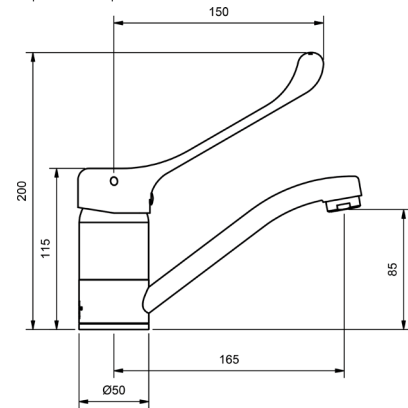

## RAMCARE SINK MIXERS - PLASTIC CARTRIDGE

SINK MIXER				
225mm SWIVEL SPOUT				
4 STAR WELS - 7.5 LPM	MODEL	FINISH	RRP	INC GST
CHROME	RCLSSM	CP	\$120.34	

SINK MIXER				
165mm SWIVEL SPOUT				
4 STAR WELS - 7.5 LPM	MODEL	FINISH	RRP	INC GST
CHROME	RCLSSMS	CP	\$120.34	

## RAMCARE BASIN MIXERS - PLASTIC CARTRIDGE

BASIN MIXER				
125mm SWIVEL SPOUT				
4 STAR WELS - 7.5 LPM	MODEL	FINISH	RRP	INC GST
CHROME	RCLBSM	CP	\$120.34	

BASIN MIXER				
125mm SWIVEL SPOUT				
6 STAR WELS - 4.5 LPM	MODEL	FINISH	RRP	INC GST
CHROME	RCLBSM6	CP	\$120.34	

CHROME

CAST BASIN MIXER				
130mm FIXED SPOUT				
4 STAR WELS - 7.5 LPM				
	MODEL	FINISH	RRP	INC GST
	RCLBSMC	CP	\$120.34	

CAST BASIN MIXER				
130mm FIXED SPOUT				
6 STAR WELS - 4.5 LPM				
	MODEL	FINISH	RRP	INC GST
	RCLBSMC6	CP	\$120.34	