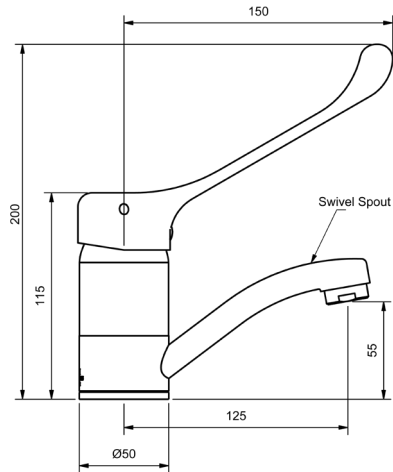

## RAMCARE SINK MIXERS - PLASTIC CARTRIDGE

SINK MIXER				
225mm SWIVEL SPOUT				
4 STAR WELS - 7.5 LPM	MODEL	FINISH	RRP	INC GST
CHROME	RCLSSM	CP	\$120.34	

SINK MIXER				
165mm SWIVEL SPOUT				
4 STAR WELS - 7.5 LPM	MODEL	FINISH	RRP	INC GST
CHROME	RCLSSMS	CP	\$120.34	

## RAMCARE BASIN MIXERS - PLASTIC CARTRIDGE

BASIN MIXER				
125mm SWIVEL SPOUT				
4 STAR WELS - 7.5 LPM	MODEL	FINISH	RRP	INC GST
CHROME	RCLBSM	CP	\$120.34	

BASIN MIXER				
125mm SWIVEL SPOUT				
6 STAR WELS - 4.5 LPM	MODEL	FINISH	RRP	INC GST
CHROME	RCLBSM6	CP	\$120.34	

CHROME

CAST BASIN MIXER				
130mm FIXED SPOUT				
4 STAR WELS - 7.5 LPM				
	MODEL	FINISH	RRP	INC GST
	RCLBSMC	CP	\$120.34	

CAST BASIN MIXER				
130mm FIXED SPOUT				
6 STAR WELS - 4.5 LPM				
	MODEL	FINISH	RRP	INC GST
	RCLBSMC6	CP	\$120.34	