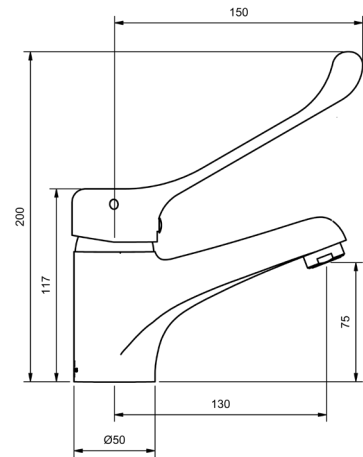

## RAMCARE SINK MIXERS - PLASTIC CARTRIDGE

SINK MIXER				
225mm SWIVEL SPOUT				
4 STAR WELS - 7.5 LPM	MODEL	FINISH	RRP	INC GST
CHROME	RCLSSM	CP	\$120.34	

SINK MIXER				
165mm SWIVEL SPOUT				
4 STAR WELS - 7.5 LPM	MODEL	FINISH	RRP	INC GST
CHROME	RCLSSMS	CP	\$120.34	

## RAMCARE BASIN MIXERS - PLASTIC CARTRIDGE

BASIN MIXER				
125mm SWIVEL SPOUT				
4 STAR WELS - 7.5 LPM	MODEL	FINISH	RRP	INC GST
CHROME	RCLBSM	CP	\$120.34	

BASIN MIXER				
125mm SWIVEL SPOUT				
6 STAR WELS - 4.5 LPM	MODEL	FINISH	RRP	INC GST
CHROME	RCLBSM6	CP	\$120.34	

CHROME

CAST BASIN MIXER				
130mm FIXED SPOUT				
4 STAR WELS - 7.5 LPM				
	MODEL	FINISH	RRP	INC GST
	RCLBSMC	CP	\$120.34	

CAST BASIN MIXER				
130mm FIXED SPOUT				
6 STAR WELS - 4.5 LPM				
	MODEL	FINISH	RRP	INC GST
	RCLBSMC6	CP	\$120.34	