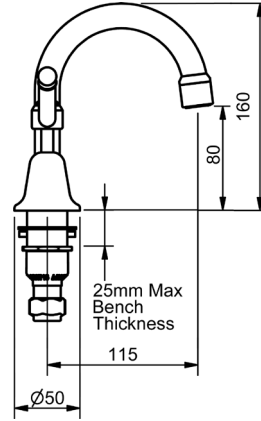

# PWD LEVER

MODEL CODE + FINISH CODE = ITEM CODE

**RAM**  
TAPWARE

CHROME

## EASY CLEAN BASIN SETS WITH 150MM LEVER - FIXED GOOSENECK SPOUT

4 STAR WELS - 7.5 LPM	RRP INC GST
1/4 TURN CERAMIC - CHROME ECDQTBSAG	329.33

6 STAR WELS - 4.5 LPM	RRP INC GST
1/4 TURN CERAMIC - CHROME ECDQTBSAG6	329.33