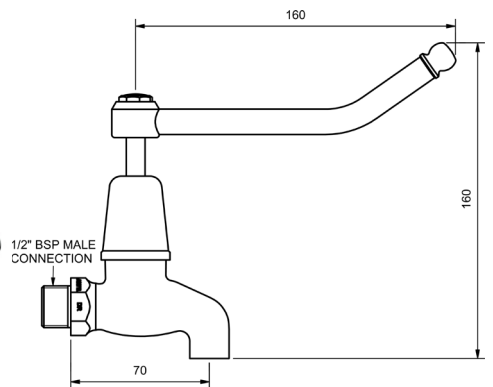

## EASY CLEAN BASIN SETS WITH 150MM LEVER - FIXED GOOSENECK SPOUT

4 STAR WELS - 7.5 LPM	RRP INC GST
1/4 TURN CERAMIC - CHROME ECDQTBSAG	329.33

6 STAR WELS - 4.5 LPM	RRP INC GST
1/4 TURN CERAMIC - CHROME ECDQTBSAG6	329.33

## EASY CLEAN HOB SINK SETS WITH 150MM LEVER - LESS SPOUT

1/4 TURN CERAMIC - CHROME	ECDQTFBSS	RRP INC GST
		253.24

**EASY CLEAN PILLAR COCKS WITH 150MM LEVER**

<b>COLD - CONTRA</b>		<b>RRP INC GST</b>
<b>4 STAR WELS - 7.5 LPM</b>		
1/4 TURN CERAMIC - CHROME	ECDQTPC1CC	130.99

<b>HOT</b>		<b>RRP INC GST</b>
<b>4 STAR WELS - 7.5 LPM</b>		
1/4 TURN CERAMIC - CHROME	ECDQTPC1H	130.99

**EASY CLEAN BIB COCKS WITH 150MM LEVER**

<b>COLD - CONTRA</b>		<b>RRP INC GST</b>
<b>4 STAR WELS - 7.5 LPM</b>		
1/4 TURN CERAMIC - CHROME	ECDQTBCM1CC	122.25