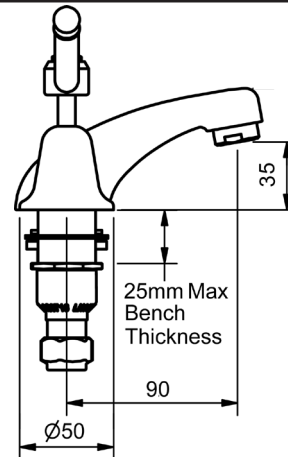

CHROME

**EASY CLEAN WALL STOPS WITH 150MM LEVER**

COLD		RRP INC GST
1/4 TURN CERAMIC - CHROME	ECDQTWS1C	102.67

HOT - CONTRA		RRP INC GST
1/4 TURN CERAMIC - CHROME	ECDQTWS1HC	102.67

**EASY CLEAN SINK/BASIN STOPS WITH 150MM LEVER**

COLD - CONTRA		RRP INC GST
1/4 TURN CERAMIC - CHROME	ECDQTSSTOP1CC	102.67

HOT		RRP INC GST
1/4 TURN CERAMIC - CHROME	ECDQTSSTOP1H	102.67

**EASY CLEAN BASIN SETS WITH 150MM LEVER - LOW RISE SPOUT**

4 STAR WELS - 7.5 LPM		RRP INC GST
1/4 TURN CERAMIC - CHROME	ECDQTBSA	295.66