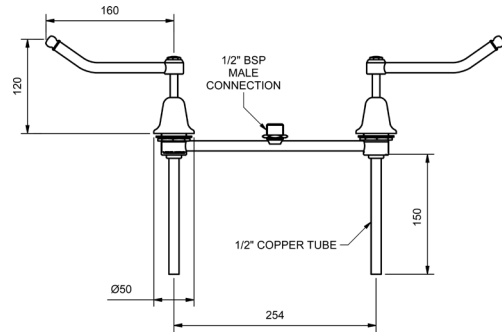

## EASY CLEAN BASIN SETS WITH 150MM LEVER - FIXED GOOSENECK SPOUT

4 STAR WELS - 7.5 LPM	RRP INC GST
1/4 TURN CERAMIC - CHROME ECDQTBSAG	329.33

6 STAR WELS - 4.5 LPM	RRP INC GST
1/4 TURN CERAMIC - CHROME ECDQTBSAG6	329.33

## EASY CLEAN HOB SINK SETS WITH 150MM LEVER - LESS SPOUT

1/4 TURN CERAMIC - CHROME	ECDQTFBSS	RRP INC GST
		253.24

**EASY CLEAN PILLAR COCKS WITH 150MM LEVER**

<b>COLD - CONTRA</b>		<b>RRP INC GST</b>
<b>4 STAR WELS - 7.5 LPM</b>		
1/4 TURN CERAMIC - CHROME	ECDQTPC1CC	130.99

<b>HOT</b>		<b>RRP INC GST</b>
<b>4 STAR WELS - 7.5 LPM</b>		
1/4 TURN CERAMIC - CHROME	ECDQTPC1H	130.99

**EASY CLEAN BIB COCKS WITH 150MM LEVER**

<b>COLD - CONTRA</b>		<b>RRP INC GST</b>
<b>4 STAR WELS - 7.5 LPM</b>		
1/4 TURN CERAMIC - CHROME	ECDQTBCM1CC	122.25