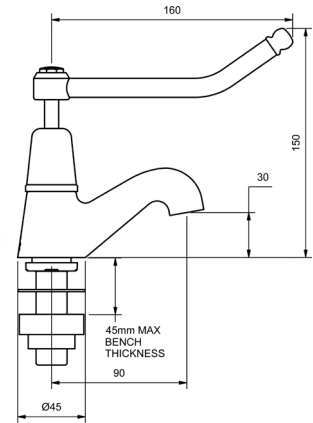

## EASY CLEAN BASIN SETS WITH 150MM LEVER - FIXED GOOSENECK SPOUT

4 STAR WELS - 7.5 LPM	RRP INC GST
1/4 TURN CERAMIC - CHROME ECDQTBSAG	329.33

6 STAR WELS - 4.5 LPM	RRP INC GST
1/4 TURN CERAMIC - CHROME ECDQTBSAG6	329.33

## EASY CLEAN HOB SINK SETS WITH 150MM LEVER - LESS SPOUT

1/4 TURN CERAMIC - CHROME	ECDQTFBSS	RRP INC GST
		253.24

**EASY CLEAN PILLAR COCKS WITH 150MM LEVER**

<b>COLD - CONTRA</b>		<b>RRP INC GST</b>
<b>4 STAR WELS - 7.5 LPM</b>		
1/4 TURN CERAMIC - CHROME	ECDQTPC1CC	130.99

<b>HOT</b>		<b>RRP INC GST</b>
<b>4 STAR WELS - 7.5 LPM</b>		
1/4 TURN CERAMIC - CHROME	ECDQTPC1H	130.99

**EASY CLEAN BIB COCKS WITH 150MM LEVER**

<b>COLD - CONTRA</b>		<b>RRP INC GST</b>
<b>4 STAR WELS - 7.5 LPM</b>		
1/4 TURN CERAMIC - CHROME	ECDQTBCM1CC	122.25