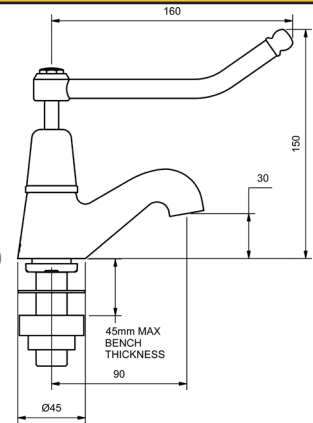

## EASY CLEAN BASIN SETS WITH 150MM LEVER - FIXED GOOSENECK SPOUT

4 STAR WELS - 7.5 LPM	RRP INC GST
1/4 TURN CERAMIC - CHROME ECDQTBSAG	329.33

6 STAR WELS - 4.5 LPM	RRP INC GST
1/4 TURN CERAMIC - CHROME ECDQTBSAG6	329.33

## EASY CLEAN HOB SINK SETS WITH 150MM LEVER - LESS SPOUT

1/4 TURN CERAMIC - CHROME	ECDQTFBSS	RRP INC GST
		253.24

**EASY CLEAN PILLAR COCKS WITH 150MM LEVER**

<b>COLD - CONTRA</b>		<b>RRP INC GST</b>
<b>4 STAR WELS - 7.5 LPM</b>		
1/4 TURN CERAMIC - CHROME	ECDQTPC1CC	130.99

<b>HOT</b>		<b>RRP INC GST</b>
<b>4 STAR WELS - 7.5 LPM</b>		
1/4 TURN CERAMIC - CHROME	ECDQTPC1H	130.99

**EASY CLEAN BIB COCKS WITH 150MM LEVER**

<b>COLD - CONTRA</b>		<b>RRP INC GST</b>
<b>4 STAR WELS - 7.5 LPM</b>		
1/4 TURN CERAMIC - CHROME	ECDQTBCM1CC	122.25