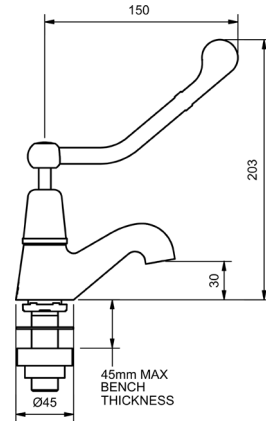

4 STAR WELS - 7.5 LPM	RRP INC GST
1/4 TURN CERAMIC - CHROME ECFDQTBSAG	368.01

6 STAR WELS - 4.5 LPM	RRP INC GST
1/4 TURN CERAMIC - CHROME ECFDQTBSAG6	368.01

EASY CLEAN HOB SINK SETS WITH 150MM FLARED LEVER - LESS SPOUT

1/4 TURN CERAMIC - CHROME ECFDQTFBSS	RRP INC GST
	293.16

PWD FLARED LEVER

MODEL CODE + FINISH CODE = ITEM CODE

RAM
TAPWARE

CHROME

EASY CLEAN PILLAR COCKS WITH 150MM FLARED LEVER

COLD - CONTRA	
4 STAR WELS - 7.5 LPM	RRP INC GST
1/4 TURN CERAMIC - CHROME ECFDQTPC1CC	150.95

HOT	
4 STAR WELS - 7.5 LPM	RRP INC GST
1/4 TURN CERAMIC - CHROME ECFDQTPC1H	150.95

EASY CLEAN BIB COCKS WITH 150MM FLARED LEVER

COLD - CONTRA	
4 STAR WELS - 7.5 LPM	RRP INC GST
1/4 TURN CERAMIC - CHROME ECFDQTBCM1CC	142.21