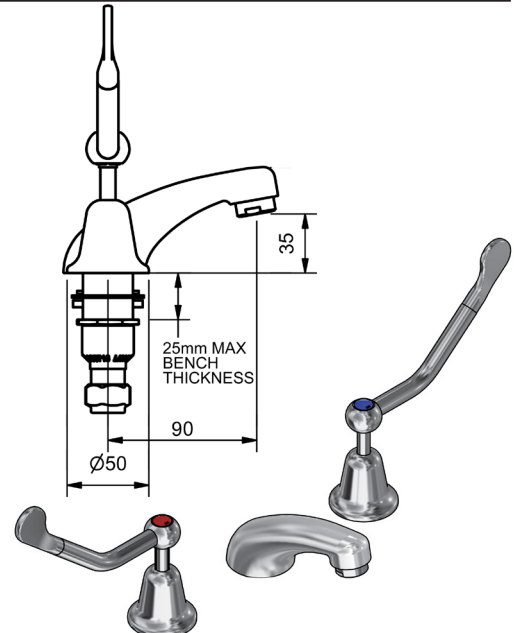

PWD FLARED LEVER

MODEL CODE + FINISH CODE = ITEM CODE

RAM
TAPWARE

CHROME

EASY CLEAN WALL STOPS WITH 150MM FLARED LEVER

COLD		RRP INC GST
1/4 TURN CERAMIC - CHROME	ECFDQTWS1C	122.25

HOT - CONTRA		RRP INC GST
1/4 TURN CERAMIC - CHROME	ECFDQTWS1HC	122.25

EASY CLEAN SINK/BASIN STOPS WITH 150MM FLARED LEVER

COLD - CONTRA		RRP INC GST
1/4 TURN CERAMIC - CHROME	ECFDQTSSTOP1CC	122.25

HOT		RRP INC GST
1/4 TURN CERAMIC - CHROME	ECFDQTSSTOP1H	122.25

EASY CLEAN BASIN SETS WITH 150MM FLARED LEVER - LOW RISE SPOUT

4 STAR WELS - 7.5 LPM		RRP INC GST
1/4 TURN CERAMIC - CHROME	ECFDQTBSA	335.58

6 STAR WELS - 4.5 LPM		RRP INC GST
1/4 TURN CERAMIC - CHROME	ECFDQTBSA6	335.58

CHROME

EASY CLEAN BASIN SETS WITH 150MM FLARED LEVER - FIXED SPOUT

4 STAR WELS - 7.5 LPM	RRP INC GST
1/4 TURN CERAMIC - CHROME ECFDQTBSAG	368.01

6 STAR WELS - 4.5 LPM	RRP INC GST
1/4 TURN CERAMIC - CHROME ECFDQTBSAG6	368.01

EASY CLEAN HOB SINK SETS WITH 150MM FLARED LEVER - LESS SPOUT