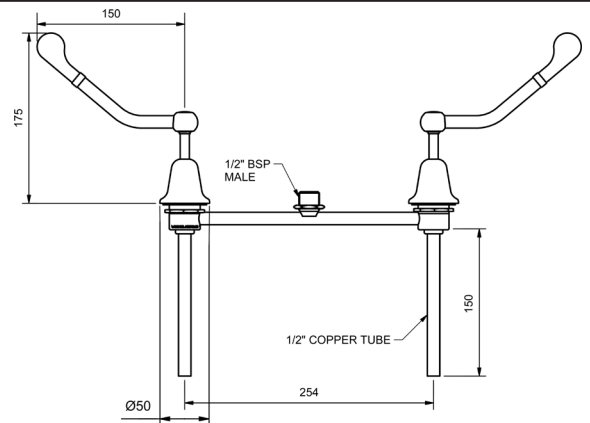

4 STAR WELS - 7.5 LPM		RRP INC GST
1/4 TURN CERAMIC - CHROME	ECFDQTBSA	335.58

6 STAR WELS - 4.5 LPM		RRP INC GST
1/4 TURN CERAMIC - CHROME	ECFDQTBSA6	335.58

CHROME

EASY CLEAN BASIN SETS WITH 150MM FLARED LEVER - FIXED SPOUT

4 STAR WELS - 7.5 LPM	RRP INC GST
1/4 TURN CERAMIC - CHROME ECFDQTBSAG	368.01

6 STAR WELS - 4.5 LPM	RRP INC GST
1/4 TURN CERAMIC - CHROME ECFDQTBSAG6	368.01

EASY CLEAN HOB SINK SETS WITH 150MM FLARED LEVER - LESS SPOUT

1/4 TURN CERAMIC - CHROME ECFDQTFBSS	RRP INC GST
	293.16

PWD FLARED LEVER

MODEL CODE + FINISH CODE = ITEM CODE

RAM
TAPWARE

CHROME

EASY CLEAN PILLAR COCKS WITH 150MM FLARED LEVER

COLD - CONTRA	
4 STAR WELS - 7.5 LPM	RRP INC GST
1/4 TURN CERAMIC - CHROME ECFDQTPC1CC	150.95