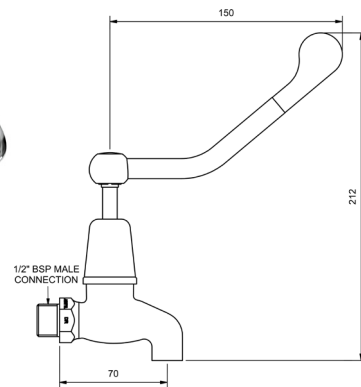

4 STAR WELS - 7.5 LPM	RRP INC GST
1/4 TURN CERAMIC - CHROME ECFDQTBSAG	368.01

6 STAR WELS - 4.5 LPM	RRP INC GST
1/4 TURN CERAMIC - CHROME ECFDQTBSAG6	368.01

EASY CLEAN HOB SINK SETS WITH 150MM FLARED LEVER - LESS SPOUT

1/4 TURN CERAMIC - CHROME ECFDQTFBSS	RRP INC GST
	293.16

PWD FLARED LEVER

MODEL CODE + FINISH CODE = ITEM CODE

RAM
TAPWARE

CHROME

EASY CLEAN PILLAR COCKS WITH 150MM FLARED LEVER

COLD - CONTRA	
4 STAR WELS - 7.5 LPM	RRP INC GST
1/4 TURN CERAMIC - CHROME ECFDQTPC1CC	150.95

HOT	
4 STAR WELS - 7.5 LPM	RRP INC GST
1/4 TURN CERAMIC - CHROME ECFDQTPC1H	150.95

EASY CLEAN BIB COCKS WITH 150MM FLARED LEVER

COLD - CONTRA	
4 STAR WELS - 7.5 LPM	RRP INC GST
1/4 TURN CERAMIC - CHROME ECFDQTBCM1CC	142.21

HOT	
4 STAR WELS - 7.5 LPM	RRP INC GST
1/4 TURN CERAMIC - CHROME ECFDQTBCM1H	142.21

ALL PRICES ARE RRP INCLUDING GST