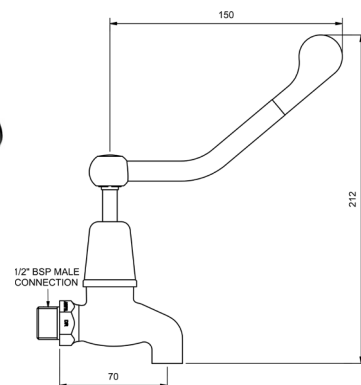

1/4 TURN CERAMIC - CHROME ECFDQTFBSS	RRP INC GST
	293.16

PWD FLARED LEVER

MODEL CODE + FINISH CODE = ITEM CODE

RAM
TAPWARE

CHROME

EASY CLEAN PILLAR COCKS WITH 150MM FLARED LEVER

COLD - CONTRA	
4 STAR WELS - 7.5 LPM	RRP INC GST
1/4 TURN CERAMIC - CHROME ECFDQTPC1CC	150.95

HOT	
4 STAR WELS - 7.5 LPM	RRP INC GST
1/4 TURN CERAMIC - CHROME ECFDQTPC1H	150.95

EASY CLEAN BIB COCKS WITH 150MM FLARED LEVER

COLD - CONTRA	
4 STAR WELS - 7.5 LPM	RRP INC GST
1/4 TURN CERAMIC - CHROME ECFDQTBCM1CC	142.21

HOT	
4 STAR WELS - 7.5 LPM	RRP INC GST
1/4 TURN CERAMIC - CHROME ECFDQTBCM1H	142.21

ALL PRICES ARE RRP INCLUDING GST