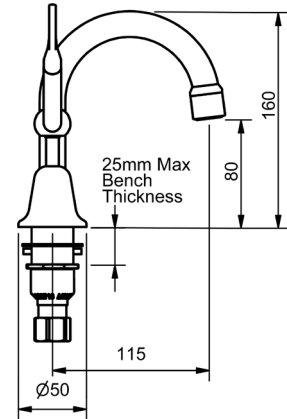

CHROME

EASY CLEAN BASIN SETS WITH 150MM FLARED LEVER - FIXED SPOUT

4 STAR WELS - 7.5 LPM	RRP INC GST
1/4 TURN CERAMIC - CHROME ECFDQTBSAG	368.01

6 STAR WELS - 4.5 LPM	RRP INC GST
1/4 TURN CERAMIC - CHROME ECFDQTBSAG6	368.01