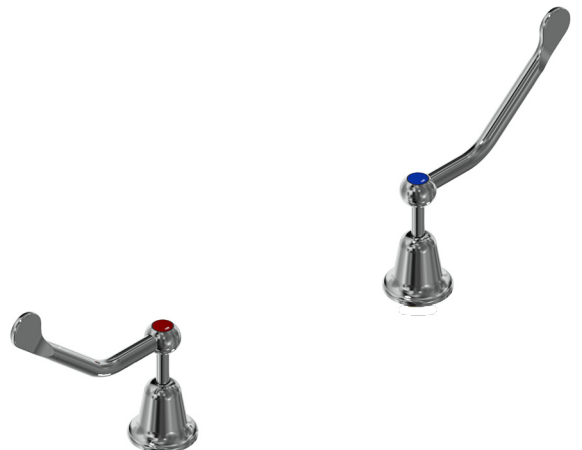

EASY CLEAN SINK/BASIN STOPS WITH 150MM FLARED LEVER

COLD - CONTRA		RRP INC GST
1/4 TURN CERAMIC - CHROME	ECFDQTSSTOP1CC	122.25

HOT		RRP INC GST
1/4 TURN CERAMIC - CHROME	ECFDQTSSTOP1H	122.25

EASY CLEAN BASIN SETS WITH 150MM FLARED LEVER - LOW RISE SPOUT

4 STAR WELS - 7.5 LPM		RRP INC GST
1/4 TURN CERAMIC - CHROME	ECFDQTBSA	335.58

6 STAR WELS - 4.5 LPM		RRP INC GST
1/4 TURN CERAMIC - CHROME	ECFDQTBSA6	335.58

CHROME

EASY CLEAN BASIN SETS WITH 150MM FLARED LEVER - FIXED SPOUT

4 STAR WELS - 7.5 LPM	RRP INC GST
1/4 TURN CERAMIC - CHROME ECFDQTBSAG	368.01

6 STAR WELS - 4.5 LPM	RRP INC GST
1/4 TURN CERAMIC - CHROME ECFDQTBSAG6	368.01

EASY CLEAN HOB SINK SETS WITH 150MM FLARED LEVER - LESS SPOUT

1/4 TURN CERAMIC - CHROME ECFDQTFBSS	RRP INC GST
	293.16

PWD FLARED LEVER

MODEL CODE + FINISH CODE = ITEM CODE

RAM
TAPWARE

CHROME

EASY CLEAN PILLAR COCKS WITH 150MM FLARED LEVER

COLD - CONTRA	
4 STAR WELS - 7.5 LPM	RRP INC GST
1/4 TURN CERAMIC - CHROME ECFDQTPC1CC	150.95