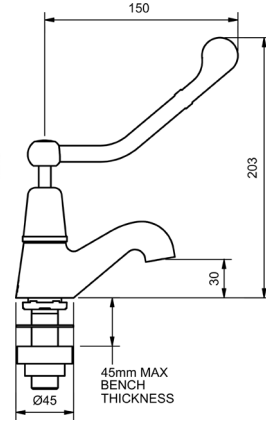

4 STAR WELS - 7.5 LPM	RRP INC GST
1/4 TURN CERAMIC - CHROME ECFDQTBSAG	368.01

6 STAR WELS - 4.5 LPM	RRP INC GST
1/4 TURN CERAMIC - CHROME ECFDQTBSAG6	368.01

EASY CLEAN HOB SINK SETS WITH 150MM FLARED LEVER - LESS SPOUT

1/4 TURN CERAMIC - CHROME ECFDQTFBSS	RRP INC GST
	293.16

PWD FLARED LEVER

MODEL CODE + FINISH CODE = ITEM CODE

RAM
TAPWARE

CHROME

EASY CLEAN PILLAR COCKS WITH 150MM FLARED LEVER

COLD - CONTRA	
4 STAR WELS - 7.5 LPM	RRP INC GST
1/4 TURN CERAMIC - CHROME ECFDQTPC1CC	150.95

HOT	
4 STAR WELS - 7.5 LPM	RRP INC GST
1/4 TURN CERAMIC - CHROME ECFDQTPC1H	150.95

EASY CLEAN BIB COCKS WITH 150MM FLARED LEVER

COLD - CONTRA	
4 STAR WELS - 7.5 LPM	RRP INC GST
1/4 TURN CERAMIC - CHROME ECFDQTBCM1CC	142.21

HOT	
4 STAR WELS - 7.5 LPM	RRP INC GST
1/4 TURN CERAMIC - CHROME ECFDQTBCM1H	142.21

ALL PRICES ARE RRP INCLUDING GST