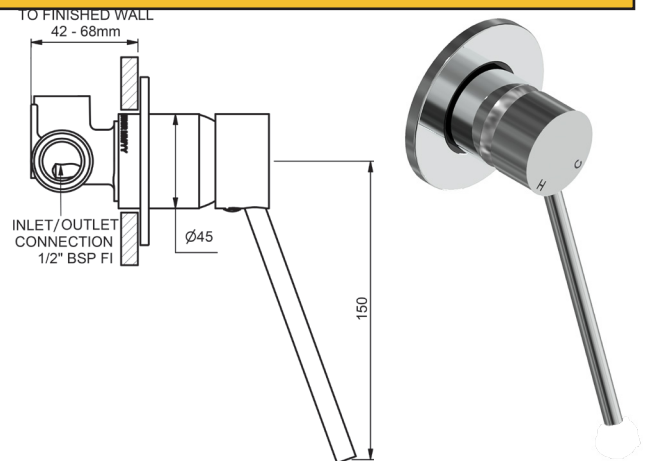

PARK CARE WALL MIXERS

WALL MIXER				
LESS KNOB				
	MODEL	FINISH	RRP	INC GST
CHROME	PKLSMD	CP	$161.52	
BRUSHED CHROME	PKLSMD	BC	$244.17	
BRUSHED NICKEL	PKLSMD	BN	$244.17	
SATIN CHROME	PKLSMD	SC	$212.11	
BRUSHED BLACK SAPPHIRE	PKLSMD	BBS	$244.17	
GUNMETAL	PKLSMD	GM	$212.11	
MATT BLACK	PKLSMD	MB	$212.11	
MATT WHITE & CHROME	PKLSMD	MWC	$274.89	
WHITE & CHROME	PKLSMD	WHC	$274.89	
GOLD	PKLSMD	GP	$335.17	
BRUSHED GOLD	PKLSMD	BG	$371.27