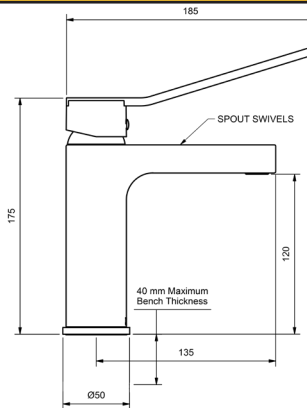

ZENITH CARE BASIN MIXERS

ZENITH CARE BASIN MIXER SWIVEL SPOUT				
4 STAR WELS - 7.5 LPM	MODEL	FINISH	RRP	INC GST
CHROME	ZNCBSMS	CP	$295.26