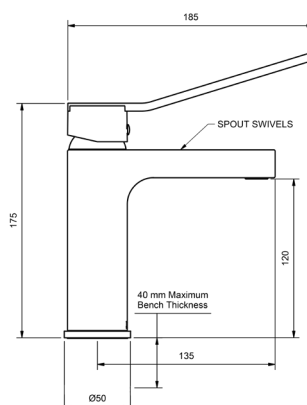

ZENITH CARE BASIN MIXER SWIVEL SPOUT				
6 STAR WELS - 4.5 LPM	MODEL	FINISH	RRP	INC GST
CHROME	ZNCBSMS6	CP	$295.26	

ZENITH CARE BASIN MIXER WITH RED AND BLUE INDICATION - SWIVEL SPOUT				
4 STAR WELS - 7.5 LPM	MODEL	FINISH	RRP	INC GST
CHROME	ZNCBSMSRB	CP	$341.38