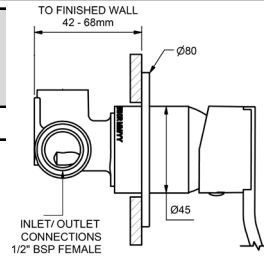

CHROME

ZENITH CARE WALL MIXERS

ZENITH CARE WALL MIXER SOLID ROUND PLATE				
	MODEL	FINISH	RRP	INC GST
	ZNCSHM	CP	$216.03