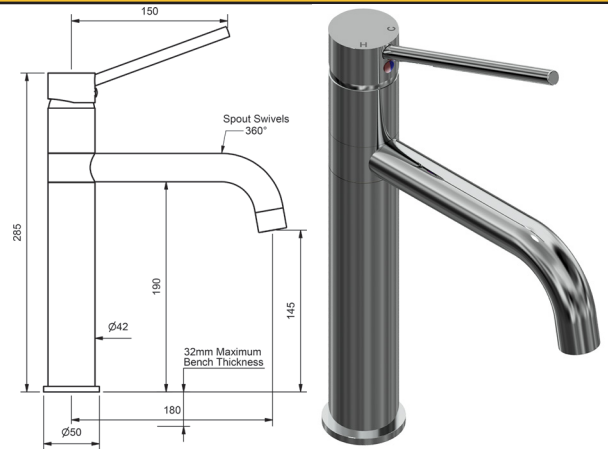

PARK CARE SINK MIXERS

SINK MIXER				
SWIVEL PILLAR STYLE LESS KNOB				
4 STAR WELS - 7.5 LPM	MODEL	FINISH	RRP	INC GST
CHROME	PKLSSMD	CP	\$264.88	
BRUSHED CHROME	PKLSSMD	BC	\$443.47	
BRUSHED NICKEL	PKLSSMD	BN	\$443.47	
SATIN CHROME	PKLSSMD	SC	\$390.08	
BRUSHED BLACK SAPPHIRE	PKLSSMD	BBS	\$443.47	
GUNMETAL	PKLSSMD	GM	\$390.08	
MATT BLACK	PKLSSMD	MB	\$390.08	
MATT WHITE & CHROME	PKLSSMD	MWC	\$415.93	
WHITE & CHROME	PKLSSMD	WHC	\$415.93	
GOLD	PKLSSMD	GP	\$581.72	
BRUSHED GOLD	PKLSSMD	BG	\$641.72	

PARK CARE BASIN MIXERS

BASIN MIXER				
FIXED SPOUT LESS KNOB				
4 STAR WELS - 7.5 LPM	MODEL	FINISH	RRP	INC GST
CHROME	PKLBSMD	CP	\$221.98	
BRUSHED CHROME	PKLBSMD	BC	\$356.08	
BRUSHED NICKEL	PKLBSMD	BN	\$356.08	
SATIN CHROME	PKLBSMD	SC	\$313.29	
BRUSHED BLACK SAPPHIRE	PKLBSMD	BBS	\$356.08	
GUNMETAL	PKLBSMD	GM	\$313.29	
MATT BLACK	PKLBSMD	MB	\$313.29	
MATT WHITE & CHROME	PKLBSMD	MWC	\$335.22	
WHITE & CHROME	PKLBSMD	WHC	\$335.22	
GOLD	PKLBSMD	GP	\$516.82	
BRUSHED GOLD	PKLBSMD	BG	\$564.86	

BASIN MIXER				
FIXED SPOUT LESS KNOB				
6 STAR WELS - 4.5 LPM	MODEL	FINISH	RRP	INC GST
CHROME	PKLBSMD6	CP	\$221.98	
BRUSHED CHROME	PKLBSMD6	BC	\$356.08	
BRUSHED NICKEL	PKLBSMD6	BN	\$356.08	
SATIN CHROME	PKLBSMD6	SC	\$313.29	
BRUSHED BLACK SAPPHIRE	PKLBSMD6	BBS	\$356.08	
GUNMETAL	PKLBSMD6	GM	\$313.29	
MATT BLACK	PKLBSMD6	MB	\$313.29	
MATT WHITE & CHROME	PKLBSMD6	MWC	\$335.22	
WHITE & CHROME	PKLBSMD6	WHC	\$335.22	
GOLD	PKLBSMD6	GP	\$516.82	
BRUSHED GOLD	PKLBSMD6	BG	\$564.86	