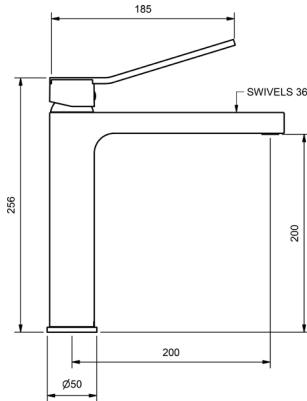

MODEL CODE + FINISH CODE = ITEM CODE

CHROME

ZENITH CARE SINK MIXERS

ZENITH CARE SINK MIXER SWIVEL SPOUT				
4 STAR WELS - 7.5 LPM	MODEL	FINISH	RRP	INC GST
CHROME	ZNCSSM	CP	$355.23