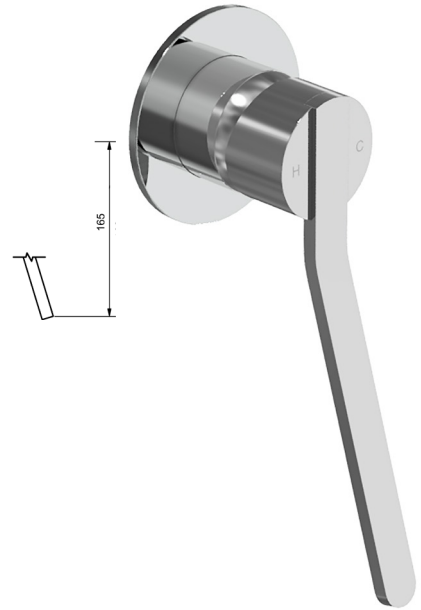

CHROME

ZENITH CARE WALL MIXERS

ZENITH CARE WALL MIXER SOLID ROUND PLATE				
	MODEL	FINISH	RRP	INC GST
	ZNCSHM	CP	$216.03