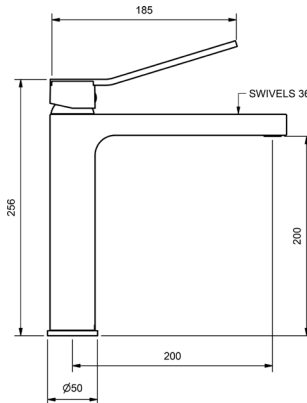

MODEL CODE + FINISH CODE = ITEM CODE

CHROME

ZENITH CARE SINK MIXERS

ZENITH CARE SINK MIXER SWIVEL SPOUT				
4 STAR WELS - 7.5 LPM	MODEL	FINISH	RRP	INC GST
CHROME	ZNCSSM	CP	\$355.23	

ZENITH CARE SINK MIXER WITH RED AND BLUE INDICATION - SWIVEL SPOUT				
4 STAR WELS - 7.5 LPM	MODEL	FINISH	RRP	INC GST
CHROME	ZNCSSMRB	CP	\$401.34	