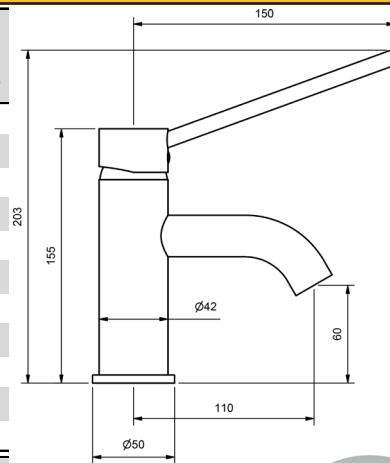

PARK CARE BASIN MIXERS

BASIN MIXER				
FIXED SPOUT LESS KNOB				
4 STAR WELS - 7.5 LPM	MODEL	FINISH	RRP	INC GST
CHROME	PKLBSMD	CP	$221.98	
BRUSHED CHROME	PKLBSMD	BC	$356.08	
BRUSHED NICKEL	PKLBSMD	BN	$356.08	
SATIN CHROME	PKLBSMD	SC	$313.29	
BRUSHED BLACK SAPPHIRE	PKLBSMD	BBS	$356.08	
GUNMETAL	PKLBSMD	GM	$313.29	
MATT BLACK	PKLBSMD	MB	$313.29	
MATT WHITE & CHROME	PKLBSMD	MWC	$335.22	
WHITE & CHROME	PKLBSMD	WHC	$335.22	
GOLD	PKLBSMD	GP	$516.82	
BRUSHED GOLD	PKLBSMD	BG	$564.86	

BASIN MIXER				
FIXED SPOUT LESS KNOB				
6 STAR WELS - 4.5 LPM	MODEL	FINISH	RRP	INC GST
CHROME	PKLBSMD6	CP	$221.98	
BRUSHED CHROME	PKLBSMD6	BC	$356.08	
BRUSHED NICKEL	PKLBSMD6	BN	$356.08	
SATIN CHROME	PKLBSMD6	SC	$313.29	
BRUSHED BLACK SAPPHIRE	PKLBSMD6	BBS	$356.08	
GUNMETAL	PKLBSMD6	GM	$313.29	
MATT BLACK	PKLBSMD6	MB	$313.29	
MATT WHITE & CHROME	PKLBSMD6	MWC	$335.22	
WHITE & CHROME	PKLBSMD6	WHC	$335.22	
GOLD	PKLBSMD6	GP	$516.82	
BRUSHED GOLD	PKLBSMD6	BG	$564.86