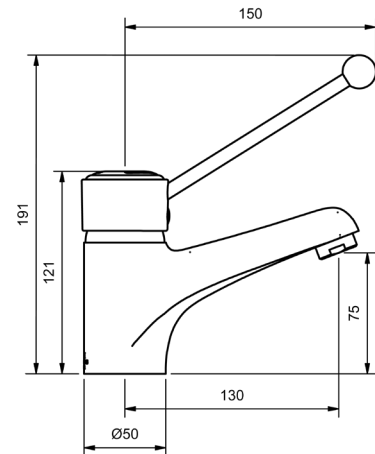

## MYUNA CARE BASIN MIXERS - 150MM HANDLE

**BASIN MIXER**

125mm SWIVEL SPOUT

4 STAR WELS - 7.5 LPM

MODEL	FINISH	RRP INC GST
LBSMD	CP	\$198.33

CHROME

**BASIN MIXER**

125mm SWIVEL SPOUT

6 STAR WELS - 4.5 LPM

MODEL	FINISH	RRP INC GST
LBSMD6	CP	\$198.33

CHROME

CHROME

CAST BASIN MIXER				
130mm FIXED SPOUT				
4 STAR WELS - 7.5 LPM	MODEL	FINISH	RRP INC GST	
CHROME	LBSMCD	CP	\$198.33	

CAST BASIN MIXER				
130mm FIXED SPOUT				
6 STAR WELS - 4.5 LPM	MODEL	FINISH	RRP INC GST	
CHROME	LBSMCD6	CP	\$198.33	

**MYUNA CARE WALL MIXERS - 150MM HANDLE**

WALL MIXER				
MODEL	FINISH	RRP INC GST		
CHROME	LSMD	CP	\$198.33	