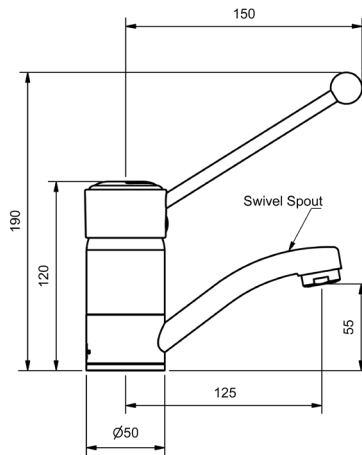

## MYUNA CARE BASIN MIXERS - 150MM HANDLE

**BASIN MIXER**

125mm SWIVEL SPOUT

4 STAR WELS - 7.5 LPM

MODEL	FINISH	RRP INC GST
LBSMD	CP	\$198.33

CHROME

**BASIN MIXER**

125mm SWIVEL SPOUT

6 STAR WELS - 4.5 LPM

MODEL	FINISH	RRP INC GST
LBSMD6	CP	\$198.33

CHROME

CHROME

CAST BASIN MIXER				
130mm FIXED SPOUT				
4 STAR WELS - 7.5 LPM	MODEL	FINISH	RRP INC GST	
CHROME	LBSMCD	CP	\$198.33	

CAST BASIN MIXER				
130mm FIXED SPOUT				
6 STAR WELS - 4.5 LPM	MODEL	FINISH	RRP INC GST	
CHROME	LBSMCD6	CP	\$198.33	