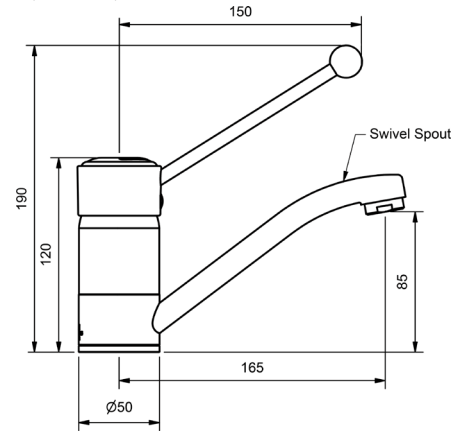

SINK MIXER

165mm SWIVEL SPOUT

4 STAR WELS - 7.5 LPM

MODEL	FINISH	RRP INC GST
LSSMD	CP	$198.33

CHROME

MYUNA CARE BASIN MIXERS - 150MM HANDLE

BASIN MIXER

125mm SWIVEL SPOUT

4 STAR WELS - 7.5 LPM

MODEL	FINISH	RRP INC GST
LBSMD	CP	$198.33

CHROME