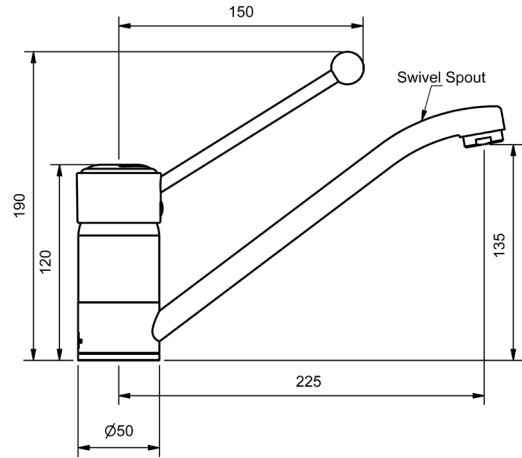

## MYUNA CARE SINK MIXERS - 150MM HANDLE

**SINK MIXER**

225mm SWIVEL SPOUT

4 STAR WELS - 7.5 LPM

MODEL	FINISH	RRP INC GST
LSSMD	CP	\$198.33

CHROME

**SINK MIXER**

165mm SWIVEL SPOUT