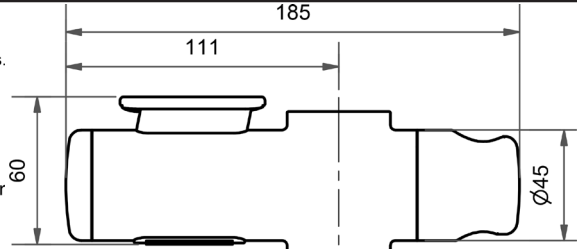

GRIP AND GLIDE

MODEL CODE + FINISH CODE = ITEM CODE

RAM
TAPWARE

GRIP & GLIDE SHOWER - HOLDER ONLY

Grab-rail Mounted Handshower Holder for people with disabilities.
- Designed in conjunction with advice from Occupational Therapy and Palliative Care experts.
- Supplied with or without an AS1428.1 compliant Grab-rail. Can be retro-fitted to existing 32mm grab-rails.

Handsize button to un-lock position and move.
Provides much easier adjustment than standard lock-on holders

GRIP AND GLIDE HAND SHOWER HOLDER ONLY LEFT HAND BUTTON

MODEL	GST EXEMPT
CHROME HSDGGHLC	$77.75
BRUSHED CHROME HSDGGHLC	$138.64
BRUSHED NICKEL HSDGGHLBN	$138.64
GUNMETAL HSDGGHLGM	$134.93
MATT BLACK HSDGGHLC	$134.93
GOLD HSDGGHLGP	$174.47
BRUSHED GOLD HSDGGHLBG	$178.37

GRIP AND GLIDE HAND SHOWER HOLDER ONLY RIGHT HAND BUTTON

MODEL	GST EXEMPT
CHROME HSDGGHRCP	$77.75
BRUSHED CHROME HSDGGHRBC	$138.64
BRUSHED NICKEL HSDGGHRBN	$138.64
GUNMETAL HSDGGHRGM	$134.93
MATT BLACK HSDGGHRMB	$134.93
GOLD HSDGGHRGP	$174.47
BRUSHED GOLD HSDGGHRBG	$178.37

GRIP & GLIDE SHOWER KIT

GRIP AND GLIDE HAND SHOWER KIT LEFT HAND - 1.5M HOSE - 3 FUNCTION SHOWER 3 STAR WELS - 9 LPM

MODEL	GST EXEMPT
CHROME HSKGGL CP	$160.29
BRUSHED CHROME HSKGGL BC	$424.87
BRUSHED NICKEL HSKGGL BN	$424.87
GUNMETAL HSKGGL GM	$417.55
MATT BLACK HSKGGL MB	$417.55
GOLD HSKGGL GP	$502.47
BRUSHED GOLD HSKGGL BG	$510.13

GRIP AND GLIDE HAND SHOWER KIT RIGHT HAND - 1.5M HOSE - 3 FUNCTION SHOWER 3 STAR WELS - 9 LPM

MODEL	GST EXEMPT
CHROME HSKGGR CP	$160.29
BRUSHED CHROME HSKGGR BC	$424.87
BRUSHED NICKEL HSKGGR BN	$424.87
GUNMETAL HSKGGR GM	$417.55
MATT BLACK HSKGGR MB	$417.55
GOLD HSKGGR GP	$502.47
BRUSHED GOLD HSKGGR BG	$510.13

ALL PRICES ARE RRP INCLUDING GST