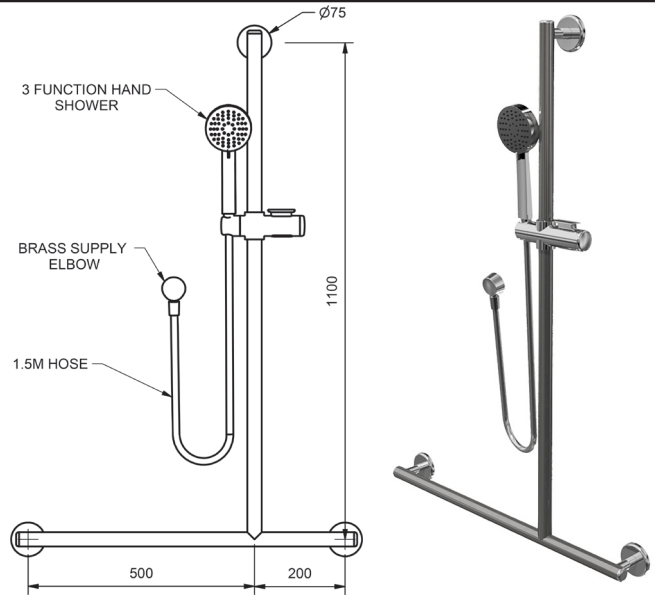

### GRIP AND GLIDE HAND SHOWER KIT RIGHT HAND - 1.5M HOSE - 3 FUNCTION SHOWER 3 STAR WELS - 9 LPM

MODEL	GST EXEMPT
CHROME HSKGGR CP	\$160.29
BRUSHED CHROME HSKGGR BC	\$424.87
BRUSHED NICKEL HSKGGR BN	\$424.87
GUNMETAL HSKGGR GM	\$417.55
MATT BLACK HSKGGR MB	\$417.55
GOLD HSKGGR GP	\$502.47
BRUSHED GOLD HSKGGR BG	\$510.13

ALL PRICES ARE RRP INCLUDING GST

**PARK GRIP AND GLIDE HAND SHOWERS ON RAIL**

**PARK 1100 X 700MM INVERT T GRIP AND GLIDE HAND SHOWER**  
LEFT HAND - 32MM BRASS GRAB RAIL - 1.5M HOSE

3 STAR WELS - 9 LPM	MODEL	GST EXEMPT	
CHROME PKDGRLTHS	CP	\$555.04	
BRUSHED CHROME PKDGRLTHS	BC	\$1,063.99	
BRUSHED NICKEL PKDGRLTHS	BN	\$1,063.99	
GUNMETAL PKDGRLTHS	GM	\$1,000.28	
MATT BLACK PKDGRLTHS	MB	\$1,000.28	
GOLD PKDGRLTHS	GP	\$1,526.49	
BRUSHED GOLD PKDGRLTHS	BG	\$1,593.23	