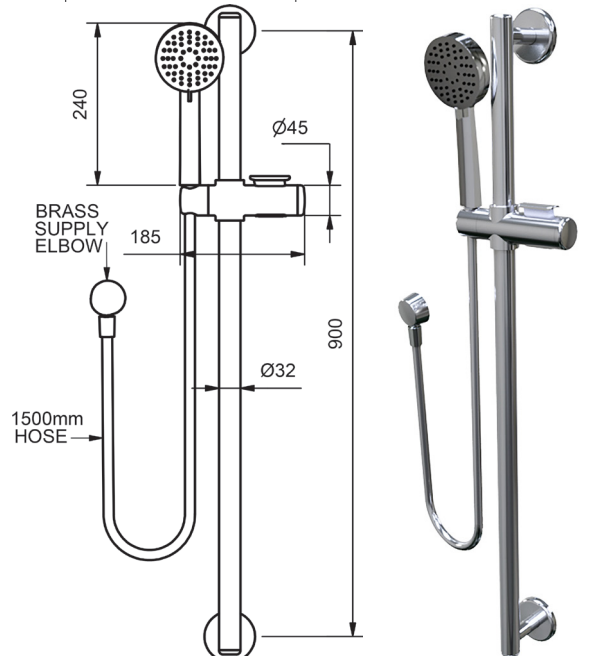

### GRIP AND GLIDE HAND SHOWER KIT RIGHT HAND - 1.5M HOSE - 3 FUNCTION SHOWER 3 STAR WELS - 9 LPM

MODEL	GST EXEMPT
CHROME HSKGGR CP	\$160.29
BRUSHED CHROME HSKGGR BC	\$424.87
BRUSHED NICKEL HSKGGR BN	\$424.87
GUNMETAL HSKGGR GM	\$417.55
MATT BLACK HSKGGR MB	\$417.55
GOLD HSKGGR GP	\$502.47
BRUSHED GOLD HSKGGR BG	\$510.13

ALL PRICES ARE RRP INCLUDING GST

**PARK GRIP AND GLIDE HAND SHOWERS ON RAIL**

**PARK 1100 X 700MM INVERT T GRIP AND GLIDE HAND SHOWER**  
LEFT HAND - 32MM BRASS GRAB RAIL - 1.5M HOSE

3 STAR WELS - 9 LPM	MODEL	GST EXEMPT	
CHROME PKDGRLTHS	CP	\$555.04	
BRUSHED CHROME PKDGRLTHS	BC	\$1,063.99	
BRUSHED NICKEL PKDGRLTHS	BN	\$1,063.99	
GUNMETAL PKDGRLTHS	GM	\$1,000.28	
MATT BLACK PKDGRLTHS	MB	\$1,000.28	
GOLD PKDGRLTHS	GP	\$1,526.49	
BRUSHED GOLD PKDGRLTHS	BG	\$1,593.23	

**PARK 1100 X 700MM INVERT T GRIP AND GLIDE HAND SHOWER**  
RIGHT HAND - 32MM BRASS GRAB RAIL - 1.5M HOSE

3 STAR WELS - 9 LPM	MODEL	GST EXEMPT	
CHROME PKDGRRTHS	CP	\$555.04	
BRUSHED CHROME PKDGRRTHS	BC	\$1,063.99	
BRUSHED NICKEL PKDGRRTHS	BN	\$1,063.99	
GUNMETAL PKDGRRTHS	GM	\$1,000.28	
MATT BLACK PKDGRRTHS	MB	\$1,000.28	
GOLD PKDGRRTHS	GP	\$1,526.49	
BRUSHED GOLD PKDGRRTHS	BG	\$1,593.23	

**PARK 900MM GRIP AND GLIDE HAND SHOWER**  
LEFT HAND SLIDER - 32MM BRASS GRAB RAIL - 1.5M HOSE

3 STAR WELS - 9 LPM	MODEL	GST EXEMPT	
CHROME PKDGG1L	CP	\$357.67	
BRUSHED CHROME PKDGG1L	BC	\$744.43	
BRUSHED NICKEL PKDGG1L	BN	\$744.43	
GUNMETAL PKDGG1L	GM	\$708.92	
MATT BLACK PKDGG1L	MB	\$708.92	
GOLD PKDGG1L	GP	\$1,014.48	
BRUSHED GOLD PKDGG1L	BG	\$1,051.68	