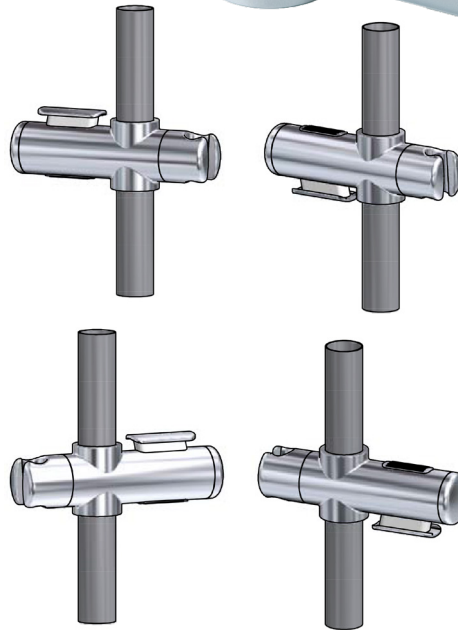

# GRIP AND GLIDE

MODEL CODE + FINISH CODE = ITEM CODE

**RAM**  
TAPWARE

## GRIP & GLIDE SHOWER - HOLDER ONLY

Grab-rail Mounted Handshower Holder for people with disabilities.  
 - Designed in conjunction with advice from Occupational Therapy and Palliative Care experts.  
 - Supplied with or without an AS1428.1 compliant Grab-rail. Can be retro-fitted to existing 32mm grab-rails.

Handsize button to un-lock position and move.  
 Provides much easier adjustment than standard lock-on holders