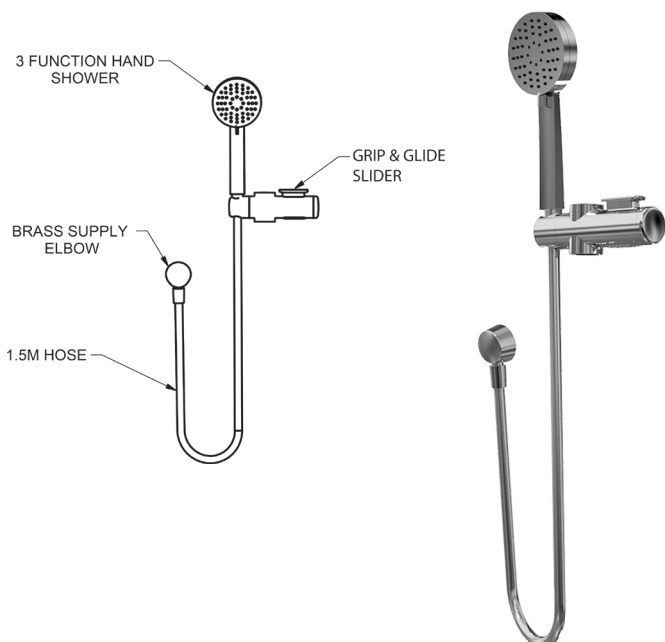

GRIP AND GLIDE HAND SHOWER KIT RIGHT HAND - 1.5M HOSE - 3 FUNCTION SHOWER 3 STAR WELS - 9 LPM

MODEL	GST EXEMPT
CHROME HSKGGR CP	$160.29
BRUSHED CHROME HSKGGR BC	$424.87
BRUSHED NICKEL HSKGGR BN	$424.87
GUNMETAL HSKGGR GM	$417.55
MATT BLACK HSKGGR MB	$417.55
GOLD HSKGGR GP	$502.47
BRUSHED GOLD HSKGGR BG	$510.13