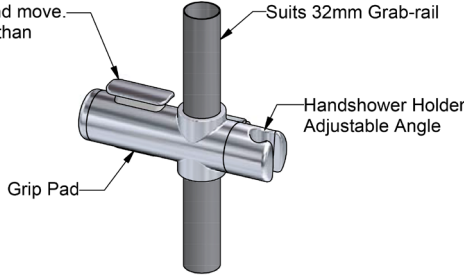

# GRIP AND GLIDE

MODEL CODE + FINISH CODE = ITEM CODE

**RAM**  
TAPWARE

## GRIP & GLIDE SHOWER - HOLDER ONLY

Grab-rail Mounted Handshower Holder for people with disabilities.  
 - Designed in conjunction with advice from Occupational Therapy and Palliative Care experts.  
 - Supplied with or without an AS1428.1 compliant Grab-rail. Can be retro-fitted to existing 32mm grab-rails.

Handsize button to un-lock position and move.  
 Provides much easier adjustment than standard lock-on holders