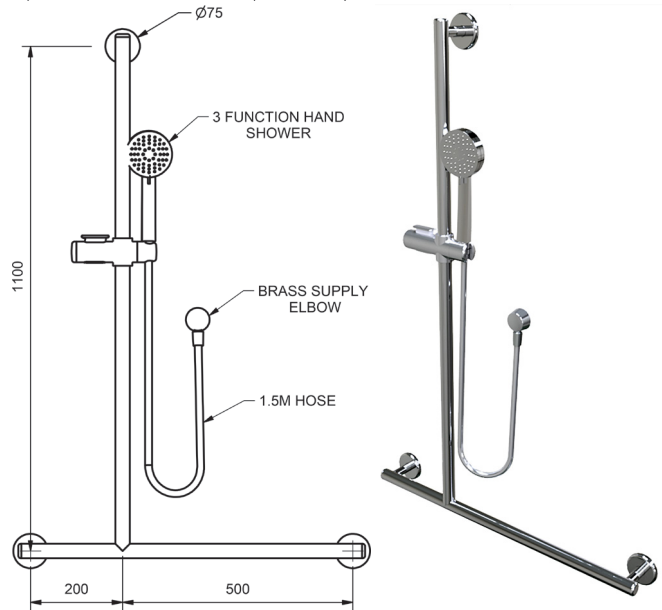

ALL PRICES ARE RRP INCLUDING GST

**PARK GRIP AND GLIDE HAND SHOWERS ON RAIL**

**PARK 1100 X 700MM INVERT T GRIP AND GLIDE HAND SHOWER**  
LEFT HAND - 32MM BRASS GRAB RAIL - 1.5M HOSE

3 STAR WELS - 9 LPM	MODEL	GST EXEMPT	
CHROME PKDGRLTHS	CP	\$555.04	
BRUSHED CHROME PKDGRLTHS	BC	\$1,063.99	
BRUSHED NICKEL PKDGRLTHS	BN	\$1,063.99	
GUNMETAL PKDGRLTHS	GM	\$1,000.28	
MATT BLACK PKDGRLTHS	MB	\$1,000.28	
GOLD PKDGRLTHS	GP	\$1,526.49	
BRUSHED GOLD PKDGRLTHS	BG	\$1,593.23	

**PARK 1100 X 700MM INVERT T GRIP AND GLIDE HAND SHOWER**  
RIGHT HAND - 32MM BRASS GRAB RAIL - 1.5M HOSE

3 STAR WELS - 9 LPM	MODEL	GST EXEMPT	
CHROME PKDGRRTHS	CP	\$555.04	
BRUSHED CHROME PKDGRRTHS	BC	\$1,063.99	
BRUSHED NICKEL PKDGRRTHS	BN	\$1,063.99	
GUNMETAL PKDGRRTHS	GM	\$1,000.28	
MATT BLACK PKDGRRTHS	MB	\$1,000.28	
GOLD PKDGRRTHS	GP	\$1,526.49	
BRUSHED GOLD PKDGRRTHS	BG	\$1,593.23	

**PARK 900MM GRIP AND GLIDE HAND SHOWER**  
LEFT HAND SLIDER - 32MM BRASS GRAB RAIL - 1.5M HOSE

3 STAR WELS - 9 LPM	MODEL	GST EXEMPT	
CHROME PKDGG1L	CP	\$357.67	
BRUSHED CHROME PKDGG1L	BC	\$744.43	
BRUSHED NICKEL PKDGG1L	BN	\$744.43	
GUNMETAL PKDGG1L	GM	\$708.92	
MATT BLACK PKDGG1L	MB	\$708.92	
GOLD PKDGG1L	GP	\$1,014.48	
BRUSHED GOLD PKDGG1L	BG	\$1,051.68	