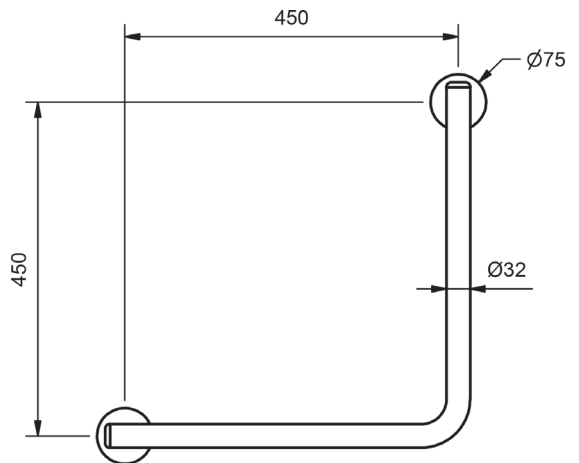

PARK GRAB RAILS 450 X 450MM RIGHT ANGLE - 32mm BRASS GRAB RAIL		
MODEL		GST EXEMPT
CHROME	PKGR450X450CP	$217.12
BRUSHED CHROME	PKGR450X450BC	$351.52
BRUSHED NICKEL	PKGR450X450BN	$351.52
GUNMETAL	PKGR450X450GM	$320.50
MATT BLACK	PKGR450X450MB	$320.50
GOLD	PKGR450X450GP	$563.21
BRUSHED GOLD	PKGR450X450BG	$595.72