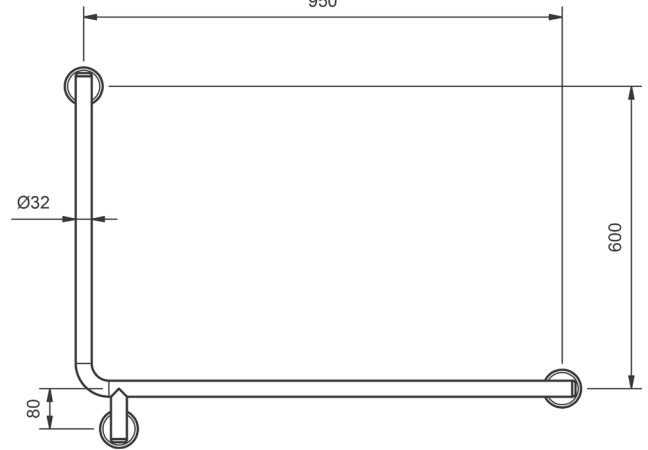

PARK 600 X 950MM RIGHT ANGLE GRAB RAILS RIGHT HAND - 32mm BRASS GRAB RAIL		
MODEL		GST EXEMPT
CHROME	PKGRR600X950CP	$343.43
BRUSHED CHROME	PKGRR600X950BC	$556.04
BRUSHED NICKEL	PKGRR600X950BN	$556.04
GUNMETAL	PKGRR600X950GM	$506.98
MATT BLACK	PKGRR600X950MB	$506.98
GOLD	PKGRR600X950GP	$890.90
BRUSHED GOLD	PKGRR600X950BG	$942.30