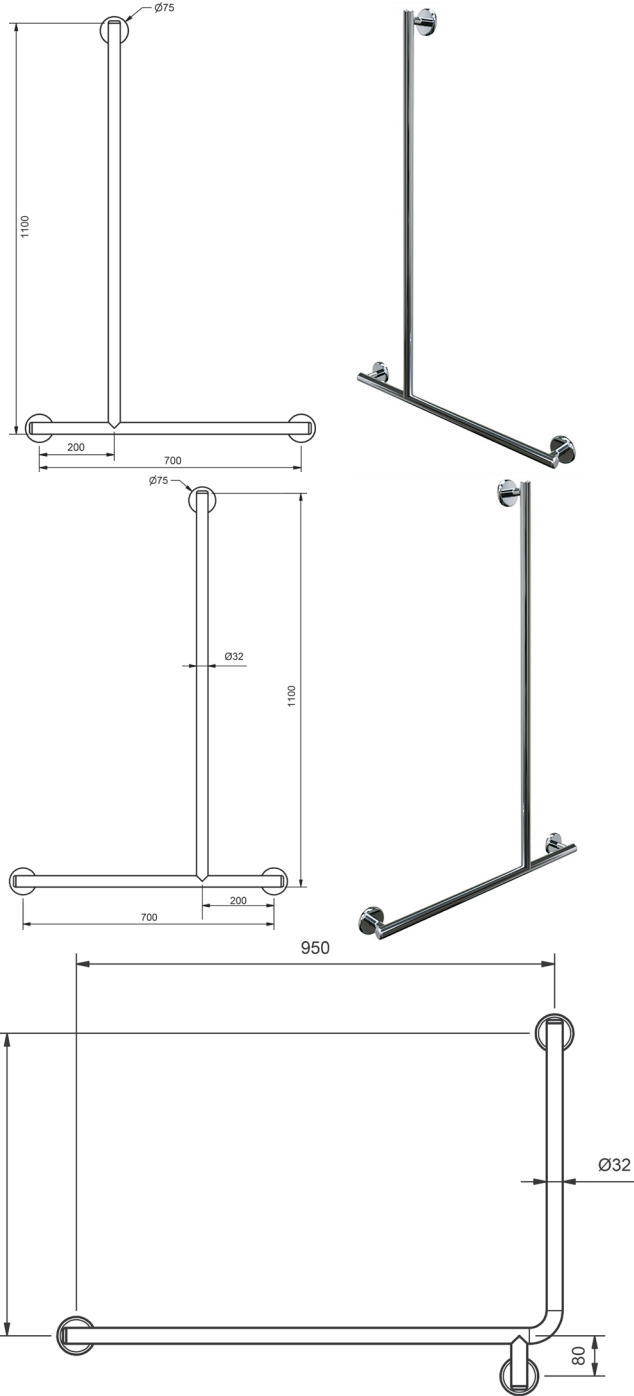

PARK CARE GRAB RAILS

MODEL CODE + FINISH CODE = ITEM CODE

PARK RIGHT ANGLE GRAB RAILS

PARK 1100 X 700MM INVERT T GRAB RAILS

LEFT HAND - 32MM BRASS GRAB RAIL

MODEL	GST EXEMPT
CHROME PKGRL1100X700CP	\$394.75
BRUSHED CHROME PKGRL1100X700BC	\$639.12
BRUSHED NICKEL PKGRL1100X700BN	\$639.12
GUNMETAL PKGRL1100X700GM	\$582.73
MATT BLACK PKGRL1100X700MB	\$582.73
GOLD PKGRL1100X700GP	\$1,024.02
BRUSHED GOLD PKGRL1100X700BG	\$1,083.10

PARK 1100 X 700MM INVERT T GRAB RAILS

RIGHT HAND - 32MM BRASS GRAB RAIL

MODEL	GST EXEMPT
CHROME PKGRR1100X700CP	\$394.75
BRUSHED CHROME PKGRR1100X700BC	\$639.12
BRUSHED NICKEL PKGRR1100X700BN	\$639.12
GUNMETAL PKGRR1100X700GM	\$582.73
MATT BLACK PKGRR1100X700MB	\$582.73
GOLD PKGRR1100X700GP	\$1,024.02
BRUSHED GOLD PKGRR1100X700BG	\$1,083.10

PARK 600 X 950MM RIGHT ANGLE GRAB RAILS

LEFT HAND - 32mm BRASS GRAB RAIL

MODEL	GST EXEMPT
CHROME PKGRL600X950CP	\$343.43
BRUSHED CHROME PKGRL600X950BC	\$556.04
BRUSHED NICKEL PKGRL600X950BN	\$556.04
GUNMETAL PKGRL600X950GM	\$506.98
MATT BLACK PKGRL600X950MB	\$506.98
GOLD PKGRL600X950GP	\$890.90
BRUSHED GOLD PKGRL600X950BG	\$942.30

PARK 600 X 950MM RIGHT ANGLE GRAB RAILS RIGHT HAND - 32mm BRASS GRAB RAIL		
MODEL		GST EXEMPT
CHROME	PKGRR600X950CP	\$343.43
BRUSHED CHROME	PKGRR600X950BC	\$556.04
BRUSHED NICKEL	PKGRR600X950BN	\$556.04
GUNMETAL	PKGRR600X950GM	\$506.98
MATT BLACK	PKGRR600X950MB	\$506.98
GOLD	PKGRR600X950GP	\$890.90
BRUSHED GOLD	PKGRR600X950BG	\$942.30