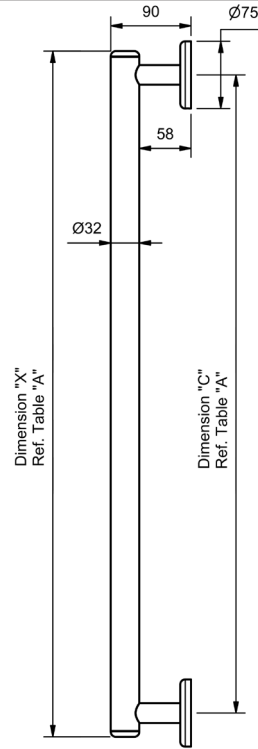

PARK CARE GRAB RAILS

MODEL CODE + FINISH CODE = ITEM CODE

PARK STRAIGHT GRAB RAILS

PARK GRAB RAILS

900MM STRAIGHT - 32mm BRASS GRAB RAIL

MODEL	GST EXEMPT
CHROME PKGR900CP	\$197.38
BRUSHED CHROME PKGR900BC	\$319.56
BRUSHED NICKEL PKGR900BN	\$319.56
GUNMETAL PKGR900GM	\$291.36
MATT BLACK PKGR900MB	\$291.36
GOLD PKGR900GP	\$512.02
BRUSHED GOLD PKGR900BG	\$541.55

PARK GRAB RAILS

450MM STRAIGHT - 32mm BRASS GRAB RAIL

MODEL	GST EXEMPT
CHROME PKGR450CP	\$167.48
BRUSHED CHROME PKGR450BC	\$291.08
BRUSHED NICKEL PKGR450BN	\$291.08
GUNMETAL PKGR450GM	\$262.88
MATT BLACK PKGR450MB	\$262.88
GOLD PKGR450GP	\$482.17
BRUSHED GOLD PKGR450BG	\$511.71

PARK GRAB RAILS

300MM STRAIGHT - 32mm BRASS GRAB RAIL

MODEL	GST EXEMPT
CHROME PKGR300CP	\$155.51
BRUSHED CHROME PKGR300BC	\$279.69
BRUSHED NICKEL PKGR300BN	\$279.69
GUNMETAL PKGR300GM	\$251.49
MATT BLACK PKGR300MB	\$251.49
GOLD PKGR300GP	\$470.24
BRUSHED GOLD PKGR300BG	\$499.77

NOTE:
Superior Brass Construction
- AS1428.1 Compliant
Special Manufacture - 30 Working Days

CODE	DIMENSION "X"	DIMENSION "C"
PKGR900CP	953mm	900mm
PKGR600CP	653mm	600mm
PKGR450CP	503mm	450mm
PKGR300CP	353mm	300mm