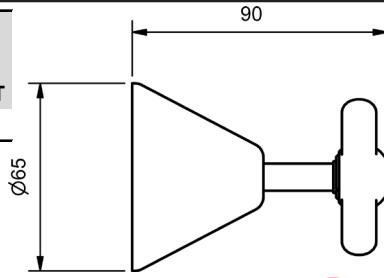

# FUSION CARE

MODEL CODE + FINISH CODE = ITEM CODE

**RAM**  
TAPWARE

CHROME

## FUSION CARE CROSS WITH RED & BLUE INDICATORS AND RINGS

WALL TOP ASSEMBLY WITH RED & BLUE RINGS AND DECALS  
3/4 TURN CERAMIC

MODEL	FINISH	RRP INC GST
FUCDWSRBR	CP	\$170.72

BASIN SET WITH RED & BLUE RINGS AND DECALS  
3/4 TURN CERAMIC - SWIVEL SPOUT