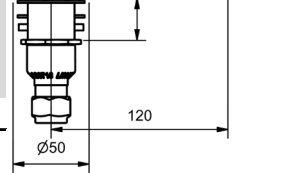

## FUSION CARE CROSS WITH RED & BLUE INDICATORS AND RINGS

WALL TOP ASSEMBLY WITH RED & BLUE RINGS AND DECALS  
3/4 TURN CERAMIC

MODEL	FINISH	RRP INC GST
FUCDWSRBR	CP	\$170.72

BASIN SET WITH RED & BLUE RINGS AND DECALS  
3/4 TURN CERAMIC - SWIVEL SPOUT

MODEL	FINISH	RRP INC GST
FUCDBSASRBR	CP	\$301.82

BASIN SET WITH RED & BLUE RINGS AND DECALS  
3/4 TURN CERAMIC - SWIVEL SPOUT

MODEL	FINISH	RRP INC GST
FUCDBSASRBR6	CP	\$301.82