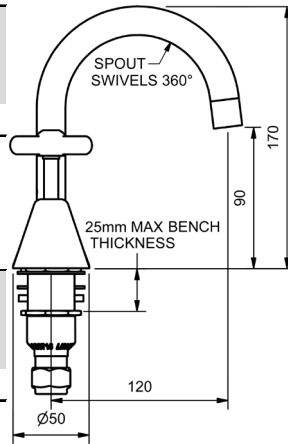

BASIN SET WITH RED & BLUE RINGS AND DECALS
3/4 TURN CERAMIC - SWIVEL SPOUT

MODEL	FINISH	RRP INC GST
FUCDBSASRBR	CP	$301.82