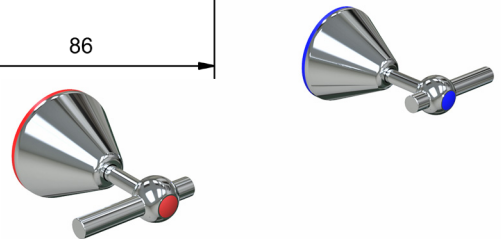

## FUSION CARE CROSS WITH RED & BLUE INDICATORS AND RINGS

WALL TOP ASSEMBLY WITH RED & BLUE RINGS AND DECALS  
3/4 TURN CERAMIC

MODEL	FINISH	RRP INC GST
FUCDWSRBR	CP	\$170.72

BASIN SET WITH RED & BLUE RINGS AND DECALS  
3/4 TURN CERAMIC - SWIVEL SPOUT

MODEL	FINISH	RRP INC GST
FUCDBSASRBR	CP	\$301.82

BASIN SET WITH RED & BLUE RINGS AND DECALS  
3/4 TURN CERAMIC - SWIVEL SPOUT

MODEL	FINISH	RRP INC GST
FUCDBSASRBR6	CP	\$301.82

## FUSION CARE CROSS WITH RED & BLUE INDICATORS AND RINGS

WALL TOP ASSEMBLY WITH RED & BLUE RINGS AND DECALS  
1/4 TURN CERAMIC

MODEL	FINISH	RRP INC GST
FULWSRBR	CP	\$185.31

BASIN SET WITH RED & BLUE RINGS AND DECALS  
1/4 TURN CERAMIC - SWIVEL SPOUT

MODEL	FINISH	RRP INC GST
FULBSASRBR	CP	\$316.42

BASIN SET WITH RED & BLUE RINGS AND DECALS  
1/4 TURN CERAMIC - SWIVEL SPOUT

MODEL	FINISH	RRP INC GST
FULBSASRBR6	CP	\$316.42

ALL PRICES ARE RRP INCLUDING GST