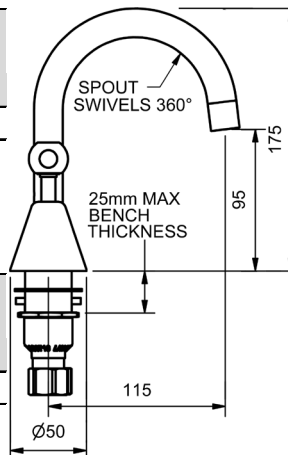

## FUSION CARE CROSS WITH RED & BLUE INDICATORS AND RINGS

WALL TOP ASSEMBLY WITH RED & BLUE RINGS AND DECALS  
1/4 TURN CERAMIC

MODEL	FINISH	RRP INC GST
FULWSRBR	CP	\$185.31

BASIN SET WITH RED & BLUE RINGS AND DECALS  
1/4 TURN CERAMIC - SWIVEL SPOUT

MODEL	FINISH	RRP INC GST
FULBSASRBR	CP	\$316.42

BASIN SET WITH RED & BLUE RINGS AND DECALS  
1/4 TURN CERAMIC - SWIVEL SPOUT

MODEL	FINISH	RRP INC GST
FULBSASRBR6	CP	\$316.42

ALL PRICES ARE RRP INCLUDING GST