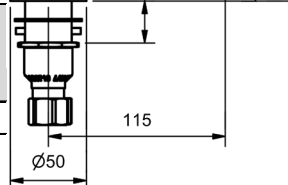

## FUSION CARE CROSS WITH RED & BLUE INDICATORS AND RINGS

WALL TOP ASSEMBLY WITH RED & BLUE RINGS AND DECALS  
1/4 TURN CERAMIC

MODEL	FINISH	RRP INC GST
FULWSRBR	CP	\$185.31

BASIN SET WITH RED & BLUE RINGS AND DECALS  
1/4 TURN CERAMIC - SWIVEL SPOUT

MODEL	FINISH	RRP INC GST
FULBSASRBR	CP	\$316.42

BASIN SET WITH RED & BLUE RINGS AND DECALS  
1/4 TURN CERAMIC - SWIVEL SPOUT

MODEL	FINISH	RRP INC GST
FULBSASRBR6	CP	\$316.42

ALL PRICES ARE RRP INCLUDING GST