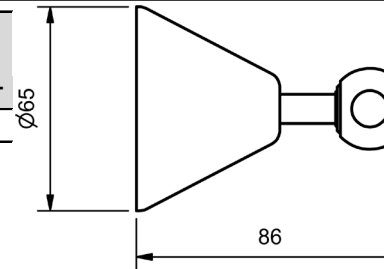

## FUSION CARE CROSS WITH RED & BLUE INDICATORS AND RINGS

WALL TOP ASSEMBLY WITH RED & BLUE RINGS AND DECALS  
3/4 TURN CERAMIC

MODEL	FINISH	RRP INC GST
FUCDWSRBR	CP	\$170.72

BASIN SET WITH RED & BLUE RINGS AND DECALS  
3/4 TURN CERAMIC - SWIVEL SPOUT

MODEL	FINISH	RRP INC GST
FUCDBSASRBR	CP	\$301.82

BASIN SET WITH RED & BLUE RINGS AND DECALS  
3/4 TURN CERAMIC - SWIVEL SPOUT

MODEL	FINISH	RRP INC GST
FUCDBSASRBR6	CP	\$301.82

## FUSION CARE CROSS WITH RED & BLUE INDICATORS AND RINGS

WALL TOP ASSEMBLY WITH RED & BLUE RINGS AND DECALS  
1/4 TURN CERAMIC

MODEL	FINISH	RRP INC GST
FULWSRBR	CP	\$185.31

BASIN SET WITH RED & BLUE RINGS AND DECALS  
1/4 TURN CERAMIC - SWIVEL SPOUT