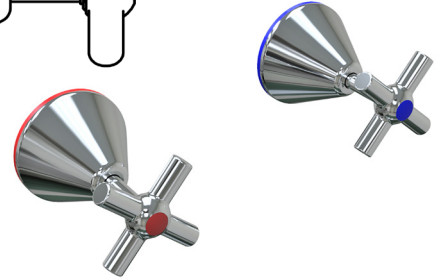

# FUSION CARE

MODEL CODE + FINISH CODE = ITEM CODE

**RAM**  
TAPWARE

CHROME

## FUSION CARE CROSS WITH RED & BLUE INDICATORS AND RINGS

WALL TOP ASSEMBLY WITH RED & BLUE RINGS AND DECALS  
3/4 TURN CERAMIC

MODEL	FINISH	RRP INC GST
FUCDWSRBR	CP	\$170.72

BASIN SET WITH RED & BLUE RINGS AND DECALS  
3/4 TURN CERAMIC - SWIVEL SPOUT

MODEL	FINISH	RRP INC GST
FUCDBSASRBR	CP	\$301.82

BASIN SET WITH RED & BLUE RINGS AND DECALS  
3/4 TURN CERAMIC - SWIVEL SPOUT

MODEL	FINISH	RRP INC GST
FUCDBSASRBR6	CP	\$301.82

## FUSION CARE CROSS WITH RED & BLUE INDICATORS AND RINGS

WALL TOP ASSEMBLY WITH RED & BLUE RINGS AND DECALS  
1/4 TURN CERAMIC

MODEL	FINISH	RRP INC GST
FULWSRBR	CP	\$185.31

BASIN SET WITH RED & BLUE RINGS AND DECALS  
1/4 TURN CERAMIC - SWIVEL SPOUT