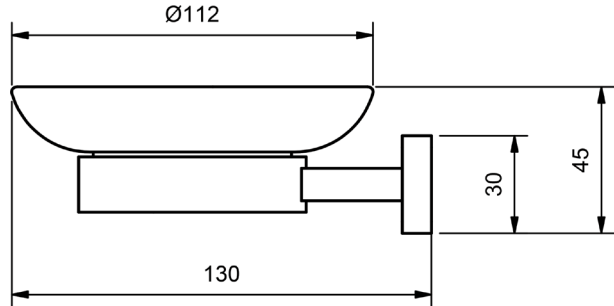

ZENITH SOAP DISH

SOAP DISH

	MODEL	RRP INC GST
CHROME	ZNSDSSCP	\$67.11
BRUSHED CHROME	ZNSDSSBC	\$151.18
BRUSHED NICKEL	ZNSDSSBN	\$151.18
SATIN CHROME	ZNSDSSSC	\$132.84
BRUSHED BLACK SAPPHIRE	ZNSDSSBBS	\$151.18
GUNMETAL	ZNSDSSGM	\$132.84
MATT BLACK	ZNSDSSMB	\$132.84
MATT WHITE & CHROME	ZNSDSSMWC	\$256.11
WHITE & CHROME	ZNSDSSWHC	\$256.11
GOLD	ZNSDSSGP	\$284.17
BRUSHED GOLD	ZNSDSSBG	\$305.42