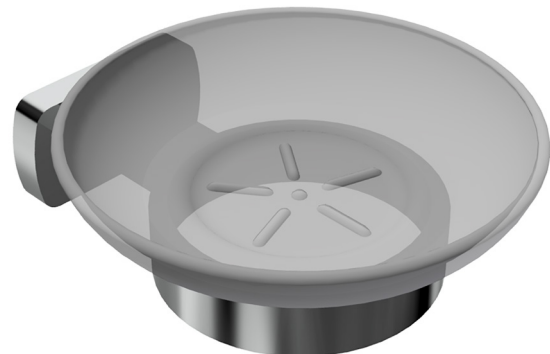

MATT WHITE

GLOSS WHITE

GOLD

BRUSHED GOLD

ZENITH TOWEL HOLDERS

TOWEL RING

	MODEL	RRP INC GST
CHROME	ZNHTRCP	\$90.91
BRUSHED CHROME	ZNHTRBC	\$147.76
BRUSHED NICKEL	ZNHTRBN	\$147.76
SATIN CHROME	ZNHTRSC	\$129.31
BRUSHED BLACK SAPPHIRE	ZNHTRBBS	\$147.76
GUNMETAL	ZNHTRGM	\$129.31
MATT BLACK	ZNHTRMB	\$129.31
MATT WHITE & CHROME	ZNHTRMWC	\$185.47
WHITE & CHROME	ZNHTRWHC	\$185.47
GOLD	ZNHTRGP	\$265.20
BRUSHED GOLD	ZNHTRBG	\$286.44

ZENITH SOAP DISH

SOAP DISH

	MODEL	RRP INC GST
CHROME	ZNSDSSCP	\$67.11
BRUSHED CHROME	ZNSDSSBC	\$151.18
BRUSHED NICKEL	ZNSDSSBN	\$151.18
SATIN CHROME	ZNSDSSSC	\$132.84
BRUSHED BLACK SAPPHIRE	ZNSDSSBBS	\$151.18
GUNMETAL	ZNSDSSGM	\$132.84
MATT BLACK	ZNSDSSMB	\$132.84
MATT WHITE & CHROME	ZNSDSSMWC	\$256.11
WHITE & CHROME	ZNSDSSWHC	\$256.11
GOLD	ZNSDSSGP	\$284.17
BRUSHED GOLD	ZNSDSSBG	\$305.42