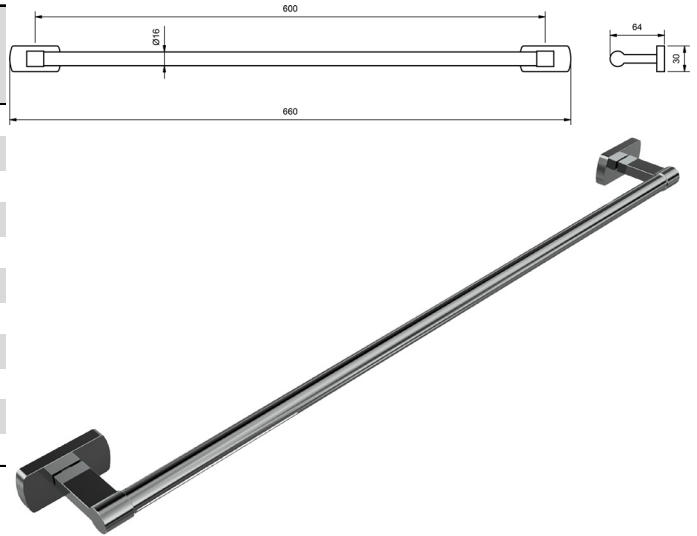

ZENITH TOWEL RAILS

SINGLE TOWEL RAIL
600mm - FIXED

	MODEL	RRP INC GST
CHROME	ZNTRSCP	\$99.00
BRUSHED CHROME	ZNTRSCB	\$169.52
BRUSHED NICKEL	ZNTRSNB	\$169.52
SATIN CHROME	ZNTRSSC	\$151.06
BRUSHED BLACK SAPPHIRE	ZNTRSBBS	\$169.52
GUNMETAL	ZNTRSGM	\$151.06
MATT BLACK	ZNTRSMB	\$151.06
MATT WHITE & CHROME	ZNTRSMWC	\$193.56
WHITE & CHROME	ZNTRSWHC	\$193.56
GOLD	ZNTRSGP	\$299.81
BRUSHED GOLD	ZNTRSBG	\$321.06

DOUBLE TOWEL RAIL
600mm - FIXED

	MODEL	RRP INC GST
CHROME	ZNTRDCP	\$119.40
BRUSHED CHROME	ZNTRDBC	\$214.18
BRUSHED NICKEL	ZNTRDBN	\$214.18
SATIN CHROME	ZNTRDSC	\$192.31
BRUSHED BLACK SAPPHIRE	ZNTRDBBS	\$214.18
GUNMETAL	ZNTRDGM	\$192.31
MATT BLACK	ZNTRDMB	\$192.31
MATT WHITE & CHROME	ZNTRDMWC	\$213.83
WHITE & CHROME	ZNTRDWHC	\$213.83
GOLD	ZNTRDGP	\$367.60
BRUSHED GOLD	ZNTRDBG	\$393.26