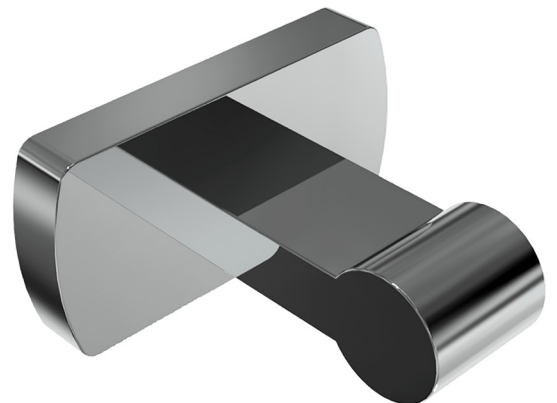

ZENITH ROBE HOOKS

ROBE HOOK SINGLE			
	MODEL	RRP INC GST	
CHROME	ZNRH1CP	$36.91	
BRUSHED CHROME	ZNRH1BC	$57.41	
BRUSHED NICKEL	ZNRH1BN	$57.41	
SATIN CHROME	ZNRH1SC	$51.27	
BRUSHED BLACK SAPPHIRE	ZNRH1BBS	$57.41	
GUNMETAL	ZNRH1GM	$51.27	
MATT BLACK	ZNRH1MB	$51.27	
MATT WHITE & CHROME	ZNRH1MWC	$84.19	
WHITE & CHROME	ZNRH1WHC	$84.19	
GOLD	ZNRH1GP	$113.74	
BRUSHED GOLD	ZNRH1BG	$120.90