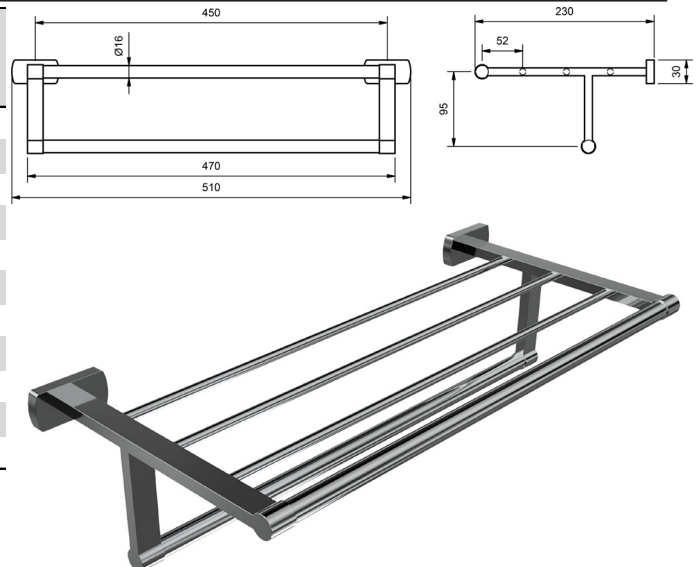

ZENITH TOWEL RACK & RAIL

RACK AND RAIL

	MODEL	RRP INC GST
CHROME	ZNRARCP	$223.74
BRUSHED CHROME	ZNRARBC	$280.49
BRUSHED NICKEL	ZNRARBN	$280.49
SATIN CHROME	ZNRARSC	$262.14
BRUSHED BLACK SAPPHIRE	ZNRARBBS	$280.49
GUNMETAL	ZNRARGM	$262.14
MATT BLACK	ZNRARMB	$262.14
MATT WHITE & CHROME	ZNRARMWC	$318.19
WHITE & CHROME	ZNRARWHC	$318.19
GOLD	ZNRARGP	$419.75
BRUSHED GOLD	ZNRARBG	$441.00