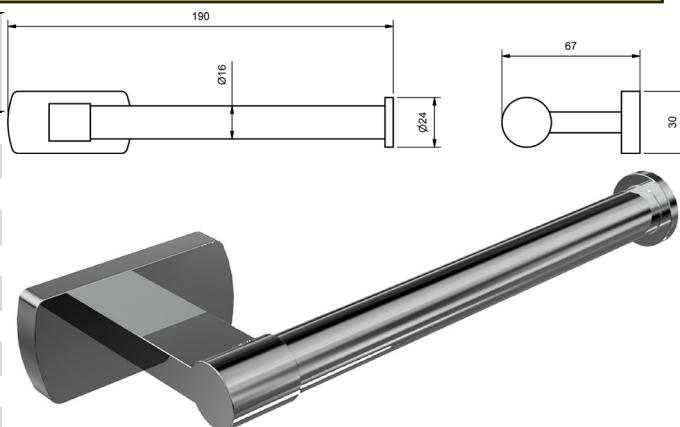

ZENITH ACCESSORIES

ZENITH TOILET ROLL HOLDERS

TOILET ROLL HOLDER

	MODEL	RRP INC GST
CHROME	ZNTRHCP	\$61.64
BRUSHED CHROME	ZNTRHBC	\$104.01
BRUSHED NICKEL	ZNTRHBN	\$104.01
SATIN CHROME	ZNTRHSC	\$91.82
BRUSHED BLACK SAPPHIRE	ZNTRHBBS	\$104.01
GUNMETAL	ZNTRHGM	\$91.82
MATT BLACK	ZNTRHMB	\$91.82
MATT WHITE & CHROME	ZNTRHMWC	\$156.19
WHITE & CHROME	ZNTRHWHC	\$156.19
GOLD	ZNTRHGP	\$192.75
BRUSHED GOLD	ZNTRHBG	\$206.95

ZENITH SPARE TOILET ROLL HOLDERS

SPARE TOILET ROLL HOLDER

CAN BE MOUNTED HORIZONTALLY

	MODEL	RRP INC GST
CHROME	ZNSTRHCP	\$72.23
BRUSHED CHROME	ZNSTRHBC	\$109.25
BRUSHED NICKEL	ZNSTRHBN	\$109.25
SATIN CHROME	ZNSTRHSC	\$97.06
BRUSHED BLACK SAPPHIRE	ZNSTRHBBS	\$109.25
GUNMETAL	ZNSTRHGM	\$97.06
MATT BLACK	ZNSTRHMB	\$97.06
MATT WHITE & CHROME	ZNSTRHMWC	\$166.68
WHITE & CHROME	ZNSTRHWHC	\$166.68
GOLD	ZNSTRHGP	\$229.99
BRUSHED GOLD	ZNSTRHBG	\$244.19