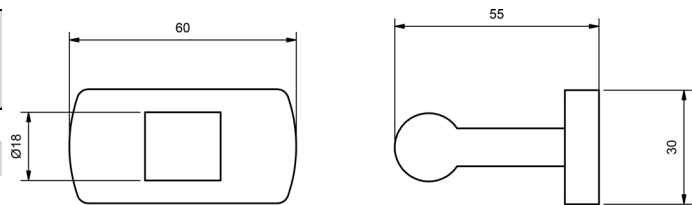

ZENITH ROBE HOOKS

ROBE HOOK SINGLE			
	MODEL	RRP INC GST	
CHROME	ZNRH1CP	$36.91	
BRUSHED CHROME	ZNRH1BC	$57.41	
BRUSHED NICKEL	ZNRH1BN	$57.41	
SATIN CHROME	ZNRH1SC	$51.27	
BRUSHED BLACK SAPPHIRE	ZNRH1BBS	$57.41	
GUNMETAL	ZNRH1GM	$51.27	
MATT BLACK	ZNRH1MB	$51.27	
MATT WHITE & CHROME	ZNRH1MWC	$84.19	
WHITE & CHROME	ZNRH1WHC	$84.19	
GOLD	ZNRH1GP	$113.74	
BRUSHED GOLD	ZNRH1BG	$120.90