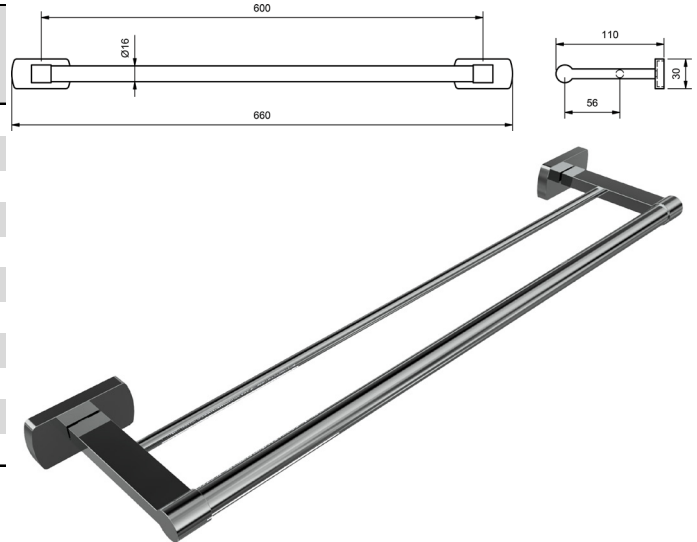

ZENITH TOWEL RAILS

SINGLE TOWEL RAIL
600mm - FIXED

	MODEL	RRP INC GST
CHROME	ZNTRSCP	\$99.00
BRUSHED CHROME	ZNTRSCB	\$169.52
BRUSHED NICKEL	ZNTRSNB	\$169.52
SATIN CHROME	ZNTRSSC	\$151.06
BRUSHED BLACK SAPPHIRE	ZNTRSBBS	\$169.52
GUNMETAL	ZNTRSGM	\$151.06
MATT BLACK	ZNTRSMB	\$151.06
MATT WHITE & CHROME	ZNTRSMWC	\$193.56
WHITE & CHROME	ZNTRSWHC	\$193.56
GOLD	ZNTRSGP	\$299.81
BRUSHED GOLD	ZNTRSBG	\$321.06

DOUBLE TOWEL RAIL
600mm - FIXED

	MODEL	RRP INC GST
CHROME	ZNTRDCP	\$119.40
BRUSHED CHROME	ZNTRDBC	\$214.18
BRUSHED NICKEL	ZNTRDBN	\$214.18
SATIN CHROME	ZNTRDSC	\$192.31
BRUSHED BLACK SAPPHIRE	ZNTRDBBS	\$214.18
GUNMETAL	ZNTRDGM	\$192.31
MATT BLACK	ZNTRDMB	\$192.31
MATT WHITE & CHROME	ZNTRDMWC	\$213.83
WHITE & CHROME	ZNTRDWHC	\$213.83
GOLD	ZNTRDGP	\$367.60
BRUSHED GOLD	ZNTRDBG	\$393.26