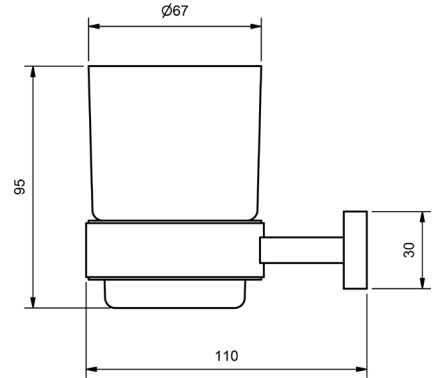

ZENITH TOOTHBRUSH HOLDER

CUP OR TOOTHBRUSH HOLDER			
	MODEL	RRP INC GST	
CHROME	ZNTBHCP	\$67.11	
BRUSHED CHROME	ZNTBHBC	\$151.18	
BRUSHED NICKEL	ZNTBHBN	\$151.18	
SATIN CHROME	ZNTBHSC	\$132.84	
BRUSHED BLACK SAPPHIRE	ZNTBHBS	\$151.18	
GUNMETAL	ZNTBHGM	\$132.84	
MATT BLACK	ZNTBHMB	\$132.84	
MATT WHITE & CHROME	ZNTBHMWC	\$256.11	
WHITE & CHROME	ZNTBHWHC	\$256.11	
GOLD	ZNTBHGP	\$375.72	
BRUSHED GOLD	ZNTBHGB	\$396.96	