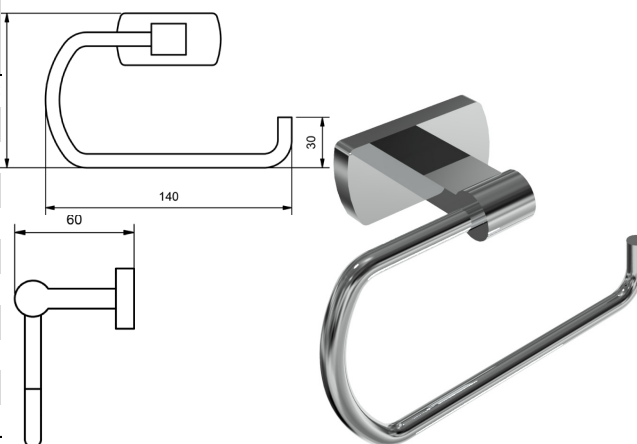

ZENITH TOOTHBRUSH HOLDER

CUP OR TOOTHBRUSH HOLDER			
	MODEL	RRP INC GST	
CHROME	ZNTBHCP	\$67.11	
BRUSHED CHROME	ZNTBHBC	\$151.18	
BRUSHED NICKEL	ZNTBHBN	\$151.18	
SATIN CHROME	ZNTBHSC	\$132.84	
BRUSHED BLACK SAPPHIRE	ZNTBHBS	\$151.18	
GUNMETAL	ZNTBHGM	\$132.84	
MATT BLACK	ZNTBHMB	\$132.84	
MATT WHITE & CHROME	ZNTBHMWC	\$256.11	
WHITE & CHROME	ZNTBHWHC	\$256.11	
GOLD	ZNTBHGP	\$375.72	
BRUSHED GOLD	ZNTBHGB	\$396.96	

ZENITH ROBE HOOKS

ROBE HOOK SINGLE			
	MODEL	RRP INC GST	
CHROME	ZNRH1CP	\$36.91	
BRUSHED CHROME	ZNRH1BC	\$57.41	
BRUSHED NICKEL	ZNRH1BN	\$57.41	
SATIN CHROME	ZNRH1SC	\$51.27	
BRUSHED BLACK SAPPHIRE	ZNRH1BBS	\$57.41	
GUNMETAL	ZNRH1GM	\$51.27	
MATT BLACK	ZNRH1MB	\$51.27	
MATT WHITE & CHROME	ZNRH1MWC	\$84.19	
WHITE & CHROME	ZNRH1WHC	\$84.19	
GOLD	ZNRH1GP	\$113.74	
BRUSHED GOLD	ZNRH1BG	\$120.90	

ZENITH ACCESSORIES

ZENITH TOILET ROLL HOLDERS

TOILET ROLL HOLDER

	MODEL	RRP INC GST
CHROME	ZNTRHCP	\$61.64
BRUSHED CHROME	ZNTRHBC	\$104.01
BRUSHED NICKEL	ZNTRHBN	\$104.01
SATIN CHROME	ZNTRHSC	\$91.82
BRUSHED BLACK SAPPHIRE	ZNTRHBBS	\$104.01
GUNMETAL	ZNTRHGM	\$91.82
MATT BLACK	ZNTRHMB	\$91.82
MATT WHITE & CHROME	ZNTRHMWC	\$156.19
WHITE & CHROME	ZNTRHWHC	\$156.19
GOLD	ZNTRHGP	\$192.75
BRUSHED GOLD	ZNTRHBG	\$206.95

ZENITH SPARE TOILET ROLL HOLDERS

SPARE TOILET ROLL HOLDER

CAN BE MOUNTED HORIZONTALLY

	MODEL	RRP INC GST
CHROME	ZNSTRHCP	\$72.23
BRUSHED CHROME	ZNSTRHBC	\$109.25
BRUSHED NICKEL	ZNSTRHBN	\$109.25
SATIN CHROME	ZNSTRHSC	\$97.06
BRUSHED BLACK SAPPHIRE	ZNSTRHBBS	\$109.25
GUNMETAL	ZNSTRHGM	\$97.06
MATT BLACK	ZNSTRHMB	\$97.06
MATT WHITE & CHROME	ZNSTRHMWC	\$166.68
WHITE & CHROME	ZNSTRHWHC	\$166.68
GOLD	ZNSTRHGP	\$229.99
BRUSHED GOLD	ZNSTRHBG	\$244.19