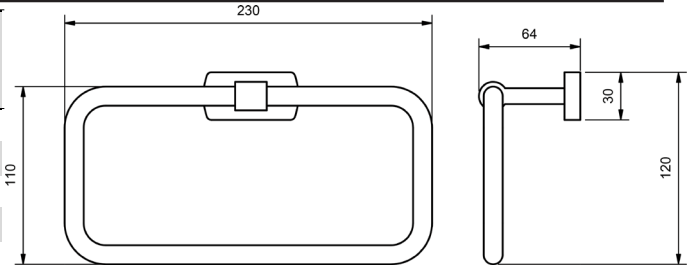

ZENITH SOAP DISH

SOAP DISH

	MODEL	RRP INC GST
CHROME	ZNSDSSCP	\$67.11
BRUSHED CHROME	ZNSDSSBC	\$151.18
BRUSHED NICKEL	ZNSDSSBN	\$151.18
SATIN CHROME	ZNSDSSSC	\$132.84
BRUSHED BLACK SAPPHIRE	ZNSDSSBBS	\$151.18
GUNMETAL	ZNSDSSGM	\$132.84
MATT BLACK	ZNSDSSMB	\$132.84
MATT WHITE & CHROME	ZNSDSSMWC	\$256.11
WHITE & CHROME	ZNSDSSWHC	\$256.11
GOLD	ZNSDSSGP	\$284.17
BRUSHED GOLD	ZNSDSSBG	\$305.42