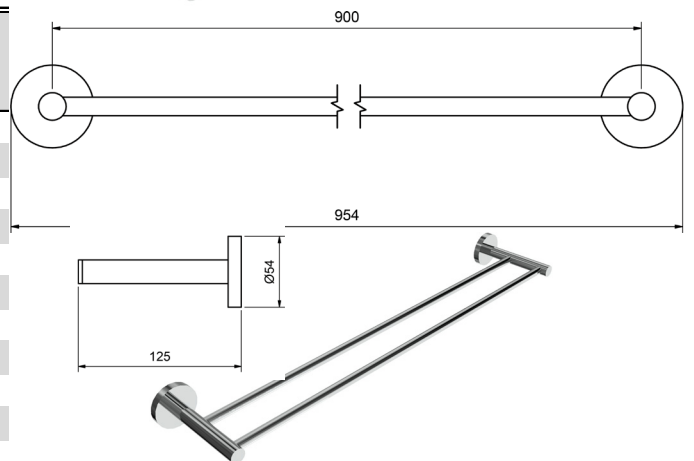

DOUBLE TOWEL RAIL 900mm FIXED		
	MODEL	RRP INC GST
CHROME	PRTRD900CP	$116.85
BRUSHED CHROME	PRTRD900BC	$199.40
BRUSHED NICKEL	PRTRD900BN	$199.40
SATIN CHROME	PRTRD900SC	$180.29
BRUSHED BLACK SAPPHIRE	PRTRD900BBS	$199.40
GUNMETAL	PRTRD900GM	$180.29
MATT BLACK	PRTRD900MB	$180.29
MATT WHITE & CHROME	PRTRD900MWC	$199.04
WHITE & CHROME	PRTRD900WHC	$199.04
GOLD	PRTRD900GP	$353.03
BRUSHED GOLD	PRTRD900BG	$373.11