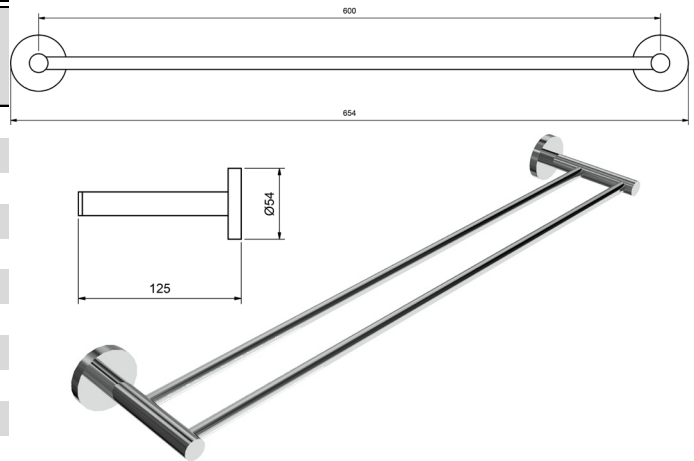

DOUBLE TOWEL RAIL 600mm FIXED		
	MODEL	RRP INC GST
CHROME	PRTRDCP	$86.90
BRUSHED CHROME	PRTRDBC	$169.44
BRUSHED NICKEL	PRTRDBN	$169.44
SATIN CHROME	PRTRDSC	$150.47
BRUSHED BLACK SAPPHIRE	PRTRDBBS	$169.44
GUNMETAL	PRTRDGM	$150.47
MATT BLACK	PRTRDMB	$150.47
MATT WHITE & CHROME	PRTRDMWC	$169.20
WHITE & CHROME	PRTRDWHC	$169.20
GOLD	PRTRDGP	$321.79
BRUSHED GOLD	PRTRDBG	$341.86