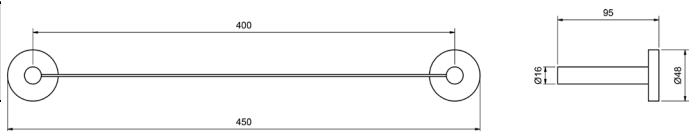

**PARK PROJECT BATHROOM SHELVES**

**STAINLESS STEEL SHOWER SHELF**

	MODEL	RRP INC GST
CHROME	PRSHELFSSCP	\$181.70
BRUSHED CHROME	PRSHELFSSBC	\$284.29
BRUSHED NICKEL	PRSHELFSSBN	\$284.29
SATIN CHROME	PRSHELFSSSC	\$268.37
BRUSHED BLACK SAPPHIRE	PRSHELFSSBBS	\$284.29
GUNMETAL	PRSHELFSSGM	\$268.37
MATT BLACK	PRSHELFSSMB	\$268.37
MATT WHITE & CHROME	PRSHELFSSMWC	\$346.07
WHITE & CHROME	PRSHELFSSWHC	\$346.07
GOLD	PRSHELFSSGP	\$526.97
BRUSHED GOLD	PRSHELFSSBG	\$543.72