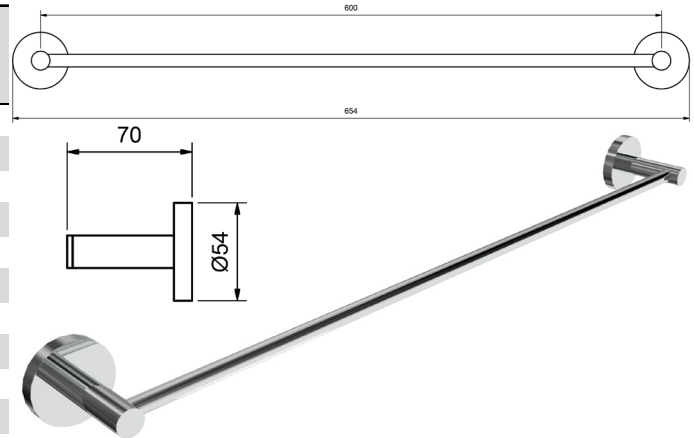

**PARK PROJECT TOWEL RAILS**

SINGLE TOWEL RAIL 600mm FIXED		
	MODEL	RRP INC GST
CHROME	PRTRSCP	\$59.66
BRUSHED CHROME	PRTRSBC	\$120.98
BRUSHED NICKEL	PRTRSNB	\$120.98
SATIN CHROME	PRTRSSC	\$105.06
BRUSHED BLACK SAPPHIRE	PRTRSBBS	\$120.98
GUNMETAL	PRTRSGM	\$105.06
MATT BLACK	PRTRSMB	\$105.06
MATT WHITE & CHROME	PRTRSMWC	\$141.84
WHITE & CHROME	PRTRSWHC	\$141.84
GOLD	PRTRSGP	\$206.91
BRUSHED GOLD	PRTRSBG	\$223.62