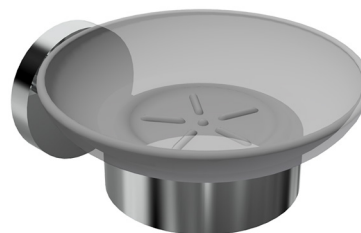

PARK PROJECT ACCESSORIES

RAM
TAPWARE

PARK PROJECT SOAP DISH

SOAP DISH

	MODEL	RRP INC GST
CHROME	PRSDCP	$33.96
BRUSHED CHROME	PRSDBC	$107.07
BRUSHED NICKEL	PRSDBN	$107.07
SATIN CHROME	PRSDSC	$91.15
BRUSHED BLACK SAPPHIRE	PRSDDBS	$107.07
GUNMETAL	PRSDGM	$91.15
MATT BLACK	PRSDMB	$91.15
MATT WHITE & CHROME	PRSDMWC	$198.45
WHITE & CHROME	PRSDWHC	$198.45
GOLD	PRSDGP	$268.43
BRUSHED GOLD	PRSDBG	$285.14

PARK PROJECT TOOTHBRUSH HOLDER

TOOTHBRUSH HOLDER

	MODEL	RRP INC GST
CHROME	PRTBHCP	$33.96
BRUSHED CHROME	PRTBHBC	$107.07
BRUSHED NICKEL	PRTBHBN	$107.07
SATIN CHROME	PRTBHSC	$91.15
BRUSHED BLACK SAPPHIRE	PRTBHBS	$107.07
GUNMETAL	PRTBHGM	$91.15
MATT BLACK	PRTBHMB	$91.15
MATT WHITE & CHROME	PRTBHMWC	$198.45
WHITE & CHROME	PRTBHWHC	$198.45
GOLD	PRTBHGP	$268.43
BRUSHED GOLD	PRTHBHG	$285.14