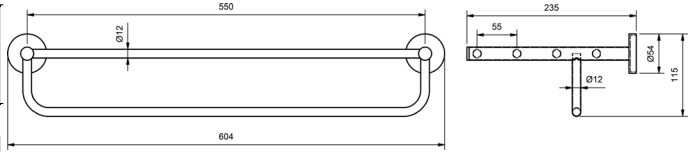

PARK PROJECT ACCESSORIES

PARK PROJECT TOWEL RACK & RAIL

RACK AND RAIL

	MODEL	RRP INC GST
CHROME	PRTR500CP	$170.04
BRUSHED CHROME	PRTR500BC	$387.35
BRUSHED NICKEL	PRTR500BN	$387.35
SATIN CHROME	PRTR500SC	$323.55
BRUSHED BLACK SAPPHIRE	PRTR500BBS	$387.35
GUNMETAL	PRTR500GM	$323.55
MATT BLACK	PRTR500MB	$323.55
MATT WHITE & CHROME	PRTR500MWC	$334.40
WHITE & CHROME	PRTR500WHC	$334.40
GOLD	PRTR500GP	$796.14
BRUSHED GOLD	PRTR500BG	$863.21