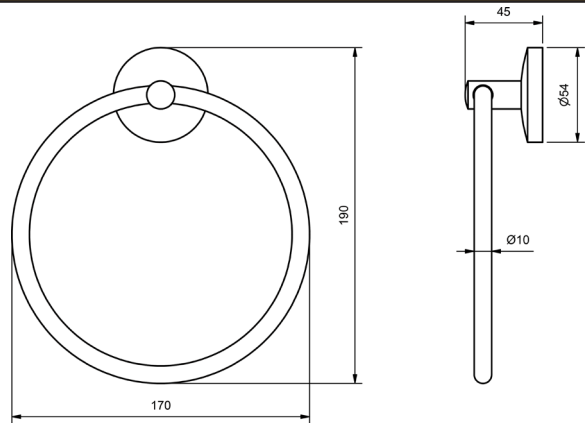

PARK PROJECT TOWEL HOLDERS

TOWEL RING

	MODEL	RRP INC GST
CHROME	PRHTRCP	$44.10
BRUSHED CHROME	PRHTRBC	$93.51
BRUSHED NICKEL	PRHTRBN	$93.51
SATIN CHROME	PRHTRSC	$77.58
BRUSHED BLACK SAPPHIRE	PRHTRBBS	$93.51
GUNMETAL	PRHTRGM	$77.58
MATT BLACK	PRHTRMB	$77.58
MATT WHITE & CHROME	PRHTRMWC	$126.28
WHITE & CHROME	PRHTRWHC	$126.28
GOLD	PRHTRGP	$170.84
BRUSHED GOLD	PRHTRBG	$187.55