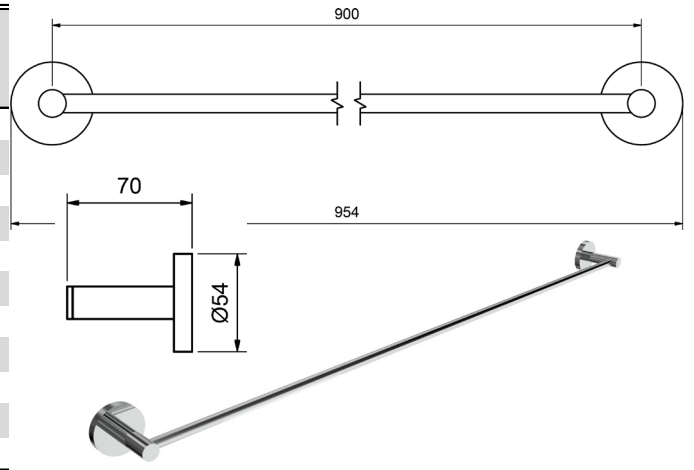

SINGLE TOWEL RAIL 900mm FIXED		
	MODEL	RRP INC GST
CHROME	PRTRS900CP	$72.64
BRUSHED CHROME	PRTRS900BC	$133.95
BRUSHED NICKEL	PRTRS900BN	$133.95
SATIN CHROME	PRTRS900SC	$118.03
BRUSHED BLACK SAPPHIRE	PRTRS900BBS	$133.95
GUNMETAL	PRTRS900GM	$118.03
MATT BLACK	PRTRS900MB	$118.03
MATT WHITE & CHROME	PRTRS900MWC	$154.82
WHITE & CHROME	PRTRS900WHC	$154.82
GOLD	PRTRS900GP	$220.50
BRUSHED GOLD	PRTRS900BG	$237.20