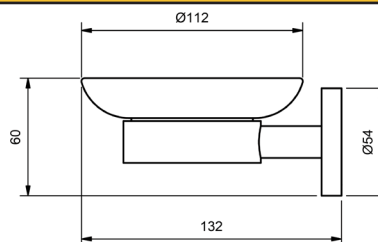

PARK PROJECT ACCESSORIES

RAM
TAPWARE

PARK PROJECT SOAP DISH

SOAP DISH

	MODEL	RRP INC GST
CHROME	PRSDCP	$33.96
BRUSHED CHROME	PRSDBC	$107.07
BRUSHED NICKEL	PRSDBN	$107.07
SATIN CHROME	PRSDSC	$91.15
BRUSHED BLACK SAPPHIRE	PRSDDBS	$107.07
GUNMETAL	PRSDGM	$91.15
MATT BLACK	PRSDMB	$91.15
MATT WHITE & CHROME	PRSDMWC	$198.45
WHITE & CHROME	PRSDWHC	$198.45
GOLD	PRSDGP	$268.43
BRUSHED GOLD	PRSDBG	$285.14

PARK PROJECT TOOTHBRUSH HOLDER

TOOTHBRUSH HOLDER

	MODEL	RRP INC GST
CHROME	PRTBHCP	$33.96
BRUSHED CHROME	PRTBHBC	$107.07
BRUSHED NICKEL	PRTBHBN	$107.07
SATIN CHROME	PRTBHSC	$91.15
BRUSHED BLACK SAPPHIRE	PRTBHBS	$107.07
GUNMETAL	PRTBHGM	$91.15
MATT BLACK	PRTBHMB	$91.15
MATT WHITE & CHROME	PRTBHMWC	$198.45
WHITE & CHROME	PRTBHWHC	$198.45
GOLD	PRTBHGP	$268.43
BRUSHED GOLD	PRTHBHG	$285.14