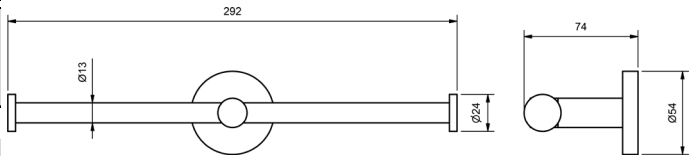

DOUBLE TOILET ROLL HOLDER

	MODEL	RRP INC GST
CHROME	PRTRHDCP	$54.47
BRUSHED CHROME	PRTRHDBC	$97.74
BRUSHED NICKEL	PRTRHDBN	$97.74
SATIN CHROME	PRTRHDSC	$87.01
BRUSHED BLACK SAPPHIRE	PRTRHDBBS	$97.74
GUNMETAL	PRTRHDGM	$87.01
MATT BLACK	PRTRHDMB	$87.01
MATT WHITE & CHROME	PRTRHDMWC	$136.67
WHITE & CHROME	PRTRHDWHC	$136.67
GOLD	PRTRHDGP	$174.79
BRUSHED GOLD	PRTRHDBG	$185.93