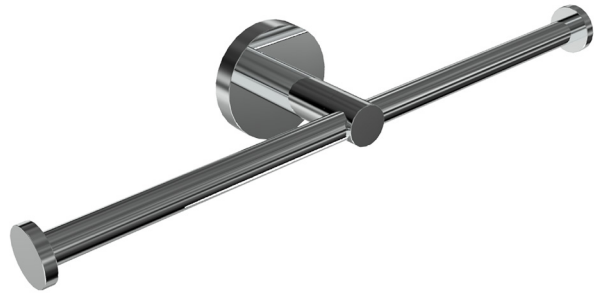

DOUBLE TOILET ROLL HOLDER

	MODEL	RRP INC GST
CHROME	PRTRHDCP	$54.47
BRUSHED CHROME	PRTRHDBC	$97.74
BRUSHED NICKEL	PRTRHDBN	$97.74
SATIN CHROME	PRTRHDSC	$87.01
BRUSHED BLACK SAPPHIRE	PRTRHDBBS	$97.74
GUNMETAL	PRTRHDGM	$87.01
MATT BLACK	PRTRHDMB	$87.01
MATT WHITE & CHROME	PRTRHDMWC	$136.67
WHITE & CHROME	PRTRHDWHC	$136.67
GOLD	PRTRHDGP	$174.79
BRUSHED GOLD	PRTRHDBG	$185.93