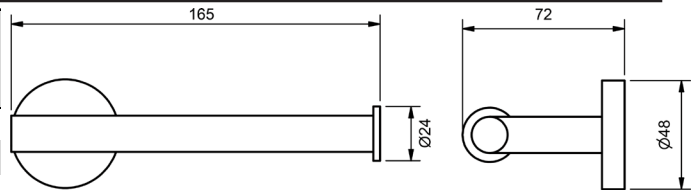

GLOSS WHITE

GOLD

BRUSHED GOLD

**PARK PROJECT TOILET ROLL HOLDERS**

**SPARE TOILET ROLL HOLDER**

	MODEL	RRP INC GST
CHROME	PRSTRHCP	\$29.95
BRUSHED CHROME	PRSTRHBC	\$62.27
BRUSHED NICKEL	PRSTRHBN	\$62.27
SATIN CHROME	PRSTRHSC	\$51.64
BRUSHED BLACK SAPPHIRE	PRSTRHBBS	\$62.27
GUNMETAL	PRSTRHGM	\$51.64
MATT BLACK	PRSTRHMB	\$51.64
MATT WHITE & CHROME	PRSTRHMWC	\$112.14
WHITE & CHROME	PRSTRHWHC	\$112.14
GOLD	PRSTRHGP	\$145.64
BRUSHED GOLD	PRSTRHBG	\$156.78