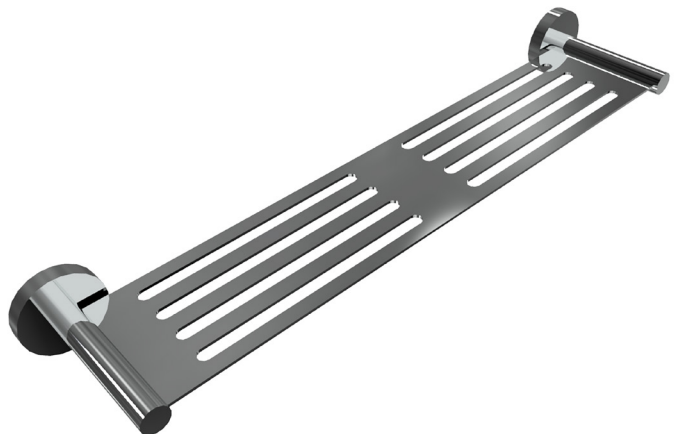

**PARK PROJECT BATHROOM SHELVES**

**STAINLESS STEEL SHOWER SHELF**

	MODEL	RRP INC GST
CHROME	PRSHELFSSCP	\$181.70
BRUSHED CHROME	PRSHELFSSBC	\$284.29
BRUSHED NICKEL	PRSHELFSSBN	\$284.29
SATIN CHROME	PRSHELFSSSC	\$268.37
BRUSHED BLACK SAPPHIRE	PRSHELFSSBBS	\$284.29
GUNMETAL	PRSHELFSSGM	\$268.37
MATT BLACK	PRSHELFSSMB	\$268.37
MATT WHITE & CHROME	PRSHELFSSMWC	\$346.07
WHITE & CHROME	PRSHELFSSWHC	\$346.07
GOLD	PRSHELFSSGP	\$526.97
BRUSHED GOLD	PRSHELFSSBG	\$543.72