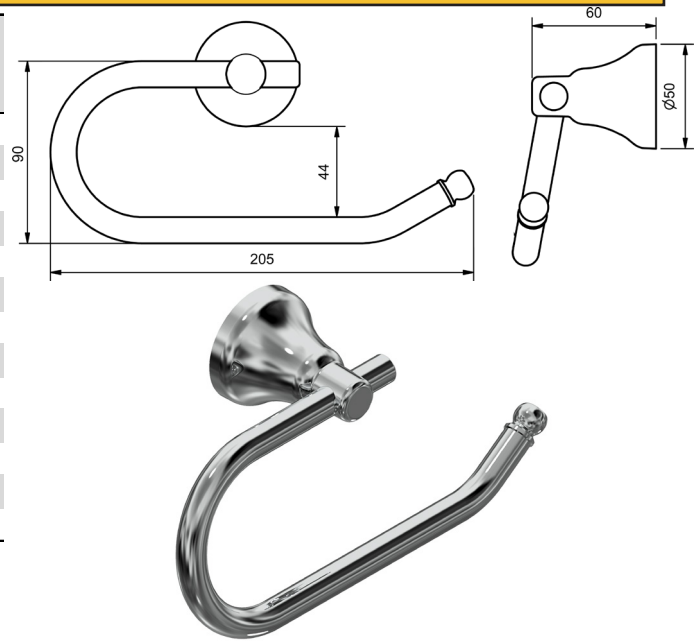

MERINO GUEST TOWEL HOLDERS

MODEL	RRP INC GST
CHROME MGTHCP	\$61.43
BRUSHED CHROME MGTHBC	\$110.02
BRUSHED NICKEL MGTHBN	\$110.02
SATIN CHROME MGTHSC	\$99.40
BRUSHED BLACK SAPPHIRE MGTHBBS	\$110.02
GUNMETAL MGTHGM	\$99.40
MATT BLACK MGTHMB	\$99.40
MATT WHITE & CHROME MGTHMWC	\$143.62
WHITE & CHROME MGTHWHC	\$143.62
MATT WHITE & GOLD MGTHMWG	\$215.08
WHITE & GOLD MGTHWHG	\$215.08
GOLD MGTHGP	\$228.26
BRUSHED GOLD MGTHBG	\$240.61

MERINO TOILET ROLL HOLDERS

SINGLE TOILET ROLL HOLDER

MODEL	RRP INC GST
CHROME MTRHCP	\$51.18
BRUSHED CHROME MTRHBC	\$88.07
BRUSHED NICKEL MTRHBN	\$88.07
SATIN CHROME MTRHSC	\$77.35
BRUSHED BLACK SAPPHIRE MTRHBBS	\$88.07
GUNMETAL MTRHGM	\$77.35
MATT BLACK MTRHMB	\$77.35
MATT WHITE & CHROME MTRHMWC	\$133.36
WHITE & CHROME MTRHWHC	\$133.36
MATT WHITE & GOLD MTRHMWG	\$160.15
WHITE & GOLD MTRHWHG	\$160.15
GOLD MTRHGP	\$164.85
BRUSHED GOLD MTRHBG	\$177.20