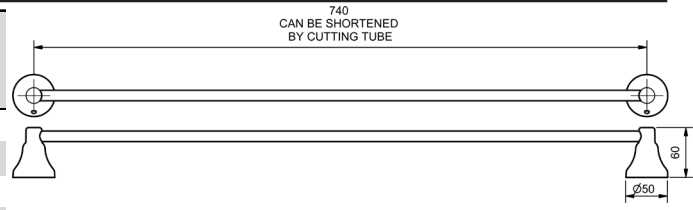

MERINO TOWEL RAILS

**SINGLE TOWEL RAIL
740MM - ADJUSTABLE**

MODEL	RRP INC GST
CHROME MTRSCP	\$68.74
BRUSHED CHROME MTRSBC	\$130.05
BRUSHED NICKEL MTRSNB	\$130.05
SATIN CHROME MTRSSC	\$114.02
BRUSHED BLACK SAPPHIRE MTRSBBS	\$130.05
GUNMETAL MTRSGM	\$114.02
MATT BLACK MTRSMB	\$114.02
MATT WHITE & CHROME MTRSMWC	\$150.93
WHITE & CHROME MTRSWHC	\$150.93
MATT WHITE & GOLD MTRSMWG	\$204.51
WHITE & GOLD MTRSWHG	\$204.51
GOLD MTRSGP	\$240.47
BRUSHED GOLD MTRSBG	\$259.01