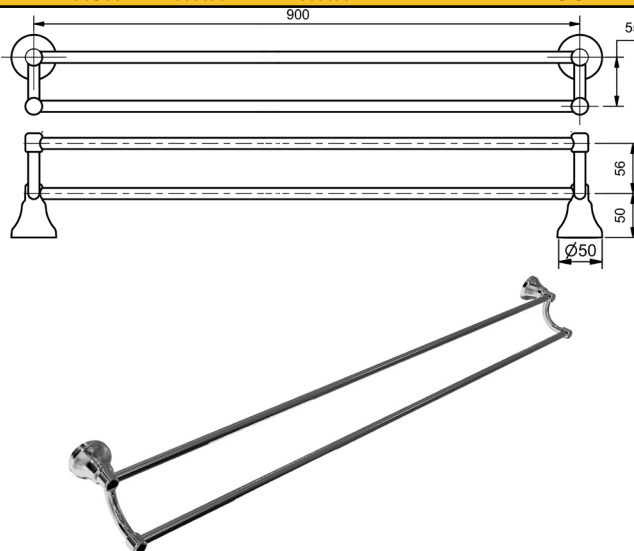

**DOUBLE TOWEL RAIL
740MM - ADJUSTABLE**

MODEL	RRP INC GST
CHROME MTRDCP	\$122.51
BRUSHED CHROME MTRDBC	\$205.05
BRUSHED NICKEL MTRDBN	\$205.05
SATIN CHROME MTRDSC	\$185.94
BRUSHED BLACK SAPPHIRE MTRDBBS	\$205.05
GUNMETAL MTRDGM	\$185.94
MATT BLACK MTRDMB	\$185.94
MATT WHITE & CHROME MTRDMWC	\$204.70
WHITE & CHROME MTRDWHC	\$204.70
MATT WHITE & GOLD MTRDMWG	\$258.28
WHITE & GOLD MTRDWHG	\$258.28
GOLD MTRDGP	\$399.00
BRUSHED GOLD MTRDBG	\$421.23

MERINO ACCESSORIES

RAM
TAPWARE

DOUBLE TOWEL RAIL 900MM - ADJUSTABLE

MODEL	RRP INC GST
CHROME MTRD900CP	\$128.65
BRUSHED CHROME MTRD900BC	\$211.19
BRUSHED NICKEL MTRD900BN	\$211.19
SATIN CHROME MTRD900SC	\$192.20
BRUSHED BLACK SAPPHIRE MTRD900BBS	\$211.19
GUNMETAL MTRD900GM	\$192.20
MATT BLACK MTRD900MB	\$192.20
MATT WHITE & CHROME MTRD900MWC	\$210.95
WHITE & CHROME MTRD900WHC	\$210.95
MATT WHITE & GOLD MTRD900MWG	\$264.53
WHITE & GOLD MTRD900WHG	\$264.53
GOLD MTRD900GP	\$406.13
BRUSHED GOLD MTRD900BG	\$428.37