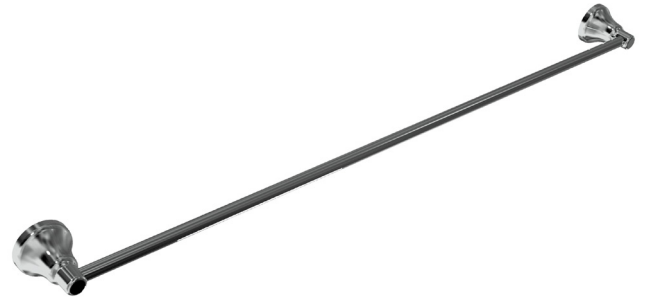

MERINO TOWEL RAILS

**SINGLE TOWEL RAIL
740MM - ADJUSTABLE**

MODEL	RRP INC GST
CHROME MTRSCP	\$68.74
BRUSHED CHROME MTRSBC	\$130.05
BRUSHED NICKEL MTRSNB	\$130.05
SATIN CHROME MTRSSC	\$114.02
BRUSHED BLACK SAPPHIRE MTRSBBS	\$130.05
GUNMETAL MTRSGM	\$114.02
MATT BLACK MTRSMB	\$114.02
MATT WHITE & CHROME MTRSMWC	\$150.93
WHITE & CHROME MTRSWHC	\$150.93
MATT WHITE & GOLD MTRSMWG	\$204.51
WHITE & GOLD MTRSWHG	\$204.51
GOLD MTRSGP	\$240.47
BRUSHED GOLD MTRSBG	\$259.01

**SINGLE TOWEL RAIL
900MM - ADJUSTABLE**

MODEL	RRP INC GST
CHROME MTRS900CP	\$71.81
BRUSHED CHROME MTRS900BC	\$133.12
BRUSHED NICKEL MTRS900BN	\$133.12
SATIN CHROME MTRS900SC	\$117.20
BRUSHED BLACK SAPPHIRE MTRS900BBS	\$133.12
GUNMETAL MTRS900GM	\$117.20
MATT BLACK MTRS900MB	\$117.20
MATT WHITE & CHROME MTRS900MWC	\$153.99
WHITE & CHROME MTRS900WHC	\$153.99
MATT WHITE & GOLD MTRS900MWG	\$207.58
WHITE & GOLD MTRS900WHG	\$207.58
GOLD MTRS900GP	\$244.04
BRUSHED GOLD MTRS900BG	\$262.57

**DOUBLE TOWEL RAIL
740MM - ADJUSTABLE**

MODEL	RRP INC GST
CHROME MTRDCP	\$122.51
BRUSHED CHROME MTRDBC	\$205.05
BRUSHED NICKEL MTRDBN	\$205.05
SATIN CHROME MTRDSC	\$185.94
BRUSHED BLACK SAPPHIRE MTRDBBS	\$205.05
GUNMETAL MTRDGM	\$185.94
MATT BLACK MTRDMB	\$185.94
MATT WHITE & CHROME MTRDMWC	\$204.70
WHITE & CHROME MTRDWHC	\$204.70
MATT WHITE & GOLD MTRDMWG	\$258.28
WHITE & GOLD MTRDWHG	\$258.28
GOLD MTRDGP	\$399.00
BRUSHED GOLD MTRDBG	\$421.23

MERINO ACCESSORIES

RAM
TAPWARE

DOUBLE TOWEL RAIL 900MM - ADJUSTABLE

MODEL	RRP INC GST
CHROME MTRD900CP	\$128.65
BRUSHED CHROME MTRD900BC	\$211.19
BRUSHED NICKEL MTRD900BN	\$211.19
SATIN CHROME MTRD900SC	\$192.20
BRUSHED BLACK SAPPHIRE MTRD900BBS	\$211.19
GUNMETAL MTRD900GM	\$192.20
MATT BLACK MTRD900MB	\$192.20
MATT WHITE & CHROME MTRD900MWC	\$210.95
WHITE & CHROME MTRD900WHC	\$210.95
MATT WHITE & GOLD MTRD900MWG	\$264.53
WHITE & GOLD MTRD900WHG	\$264.53
GOLD MTRD900GP	\$406.13
BRUSHED GOLD MTRD900BG	\$428.37