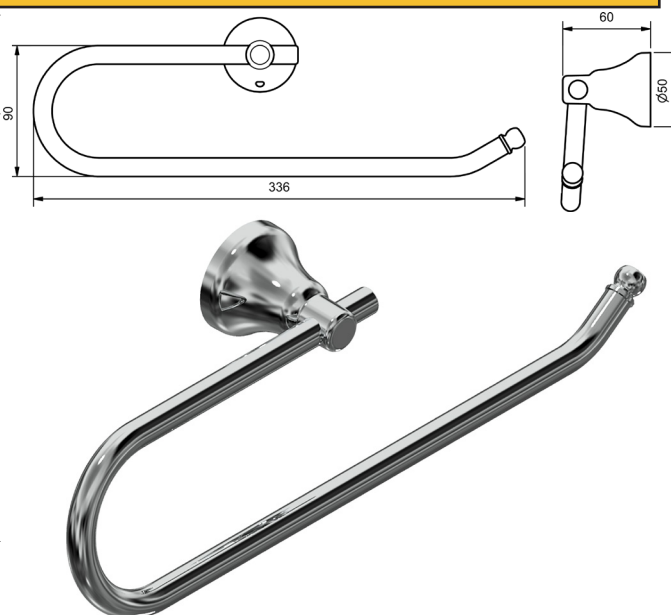

MERINO GUEST TOWEL HOLDERS

MODEL	RRP INC GST
CHROME MGTHCP	$61.43
BRUSHED CHROME MGTHBC	$110.02
BRUSHED NICKEL MGTHBN	$110.02
SATIN CHROME MGTHSC	$99.40
BRUSHED BLACK SAPPHIRE MGTHBBS	$110.02
GUNMETAL MGTHGM	$99.40
MATT BLACK MGTHMB	$99.40
MATT WHITE & CHROME MGTHMWC	$143.62
WHITE & CHROME MGTHWHC	$143.62
MATT WHITE & GOLD MGTHMWG	$215.08
WHITE & GOLD MGTHWHG	$215.08
GOLD MGTHGP	$228.26
BRUSHED GOLD MGTHBG	$240.61