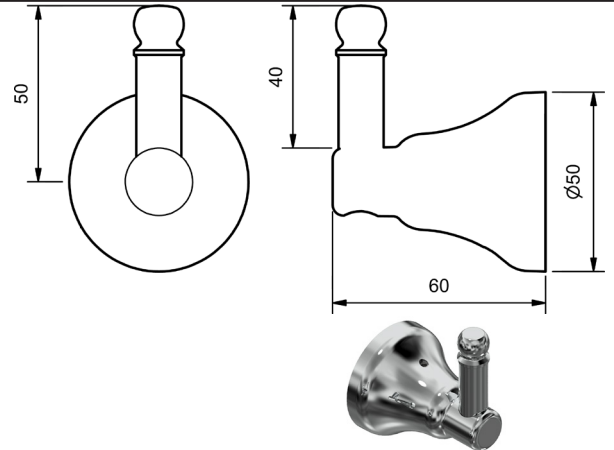

MERINO TOILET ROLL HOLDERS

SINGLE TOILET ROLL HOLDER

MODEL	RRP INC GST
CHROME MTRHCP	\$51.18
BRUSHED CHROME MTRHBC	\$88.07
BRUSHED NICKEL MTRHBN	\$88.07
SATIN CHROME MTRHSC	\$77.35
BRUSHED BLACK SAPPHIRE MTRHBBS	\$88.07
GUNMETAL MTRHGM	\$77.35
MATT BLACK MTRHMB	\$77.35
MATT WHITE & CHROME MTRHMWC	\$133.36
WHITE & CHROME MTRHWHC	\$133.36
MATT WHITE & GOLD MTRHMWG	\$160.15
WHITE & GOLD MTRHWHG	\$160.15
GOLD MTRHGP	\$164.85
BRUSHED GOLD MTRHBG	\$177.20

MERINO ROBE HOOKS

**ROBE HOOKS
PAIR**

MODEL	RRP INC GST
CHROME MRHCP	\$55.65
BRUSHED CHROME MRHBC	\$91.38
BRUSHED NICKEL MRHBN	\$91.38
SATIN CHROME MRHSC	\$80.78
BRUSHED BLACK SAPPHIRE MRHBBS	\$91.38
GUNMETAL MRHGM	\$80.78
MATT BLACK MRHMB	\$80.78
MATT WHITE & CHROME MRHMWC	\$137.83
WHITE & CHROME MRHWHC	\$137.83
MATT WHITE & GOLD MRHMWG	\$191.42
WHITE & GOLD MRHWHG	\$191.42
GOLD MRHGP	\$188.03
BRUSHED GOLD MRHBG	\$200.39