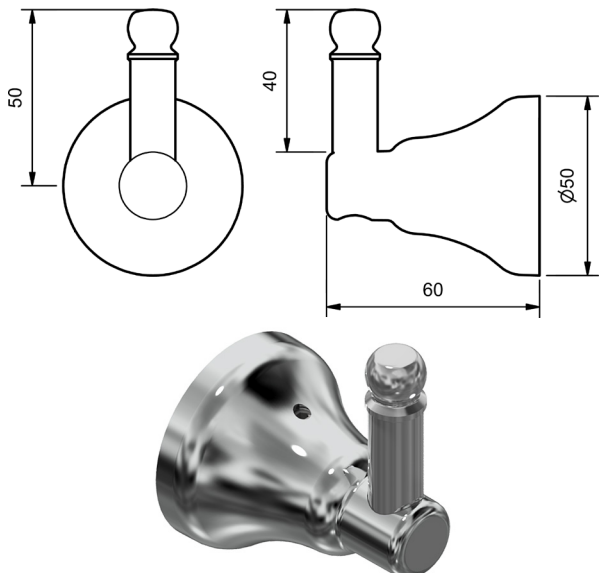

**ROBE HOOK
SINGLE**

MODEL	RRP INC GST
CHROME MRH1CP	$27.84
BRUSHED CHROME MRH1BC	$45.62
BRUSHED NICKEL MRH1BN	$45.62
SATIN CHROME MRH1SC	$40.33
BRUSHED BLACK SAPPHIRE MRH1BBS	$45.62
GUNMETAL MRH1GM	$40.33
MATT BLACK MRH1MB	$40.33
MATT WHITE & CHROME MRH1MWC	$68.99
WHITE & CHROME MRH1WHC	$68.99
MATT WHITE & GOLD MRH1MWG	$95.78
WHITE & GOLD MRH1WHG	$95.78
GOLD MRH1GP	$94.03
BRUSHED GOLD MRH1BG	$100.20