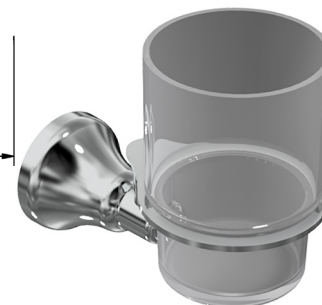

MERINO ACCESSORIES

RAM
TAPWARE

MERINO SOAP DISHES

SOAP DISH		MODEL	RRP INC GST
	CHROME	MSDCP	\$62.27
	BRUSHED CHROME	MSDBC	\$99.05
	BRUSHED NICKEL	MSDBN	\$99.05
	SATIN CHROME	MSDSC	\$88.44
	BRUSHED BLACK SAPPHIRE	MSDBBS	\$99.05
	GUNMETAL	MSDGM	\$88.44
	MATT BLACK	MSDMB	\$88.44
	MATT WHITE & CHROME	MSDMWC	\$144.45
	WHITE & CHROME	MSDWHC	\$144.45
	MATT WHITE & GOLD	MSDMWG	\$171.24
	WHITE & GOLD	MSDWHG	\$171.24
	GOLD	MSDGP	\$177.75
	BRUSHED GOLD	MSDBG	\$190.10

MERINO TOOTHBRUSH HOLDERS

TOOTHBRUSH HOLDER		MODEL	RRP INC GST
	CHROME	MTBHCP	\$68.50
	BRUSHED CHROME	MTBHBC	\$105.30
	BRUSHED NICKEL	MTBHBN	\$105.30
	SATIN CHROME	MTBHSC	\$94.68
	BRUSHED BLACK SAPPHIRE	MTBHBS	\$105.30
	GUNMETAL	MTBHGGM	\$94.68
	MATT BLACK	MTBHMB	\$94.68
	MATT WHITE & CHROME	MTBHMWC	\$150.69
	WHITE & CHROME	MTBHWHC	\$150.69
	MATT WHITE & GOLD	MTBHMWG	\$177.48
	WHITE & GOLD	MTBHWHG	\$177.48
	GOLD	MTBHGP	\$185.02
	BRUSHED GOLD	MTBHGB	\$197.37