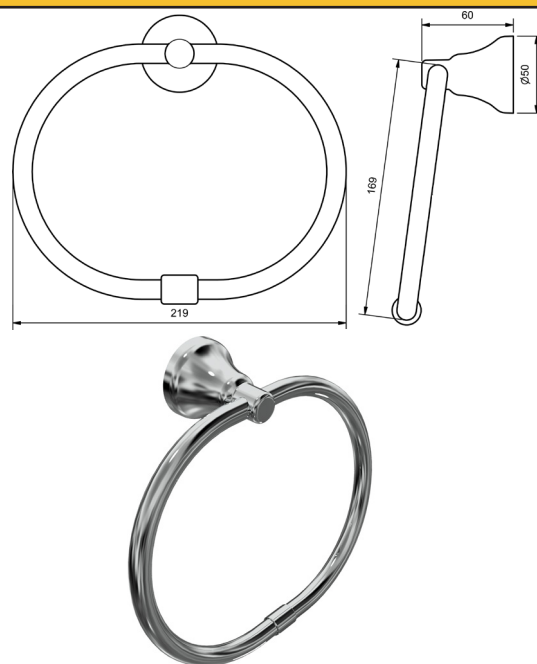

MERINO TOWEL RINGS

MODEL	RRP INC GST
CHROME MHTRCP	$74.16
BRUSHED CHROME MHTRBC	$123.57
BRUSHED NICKEL MHTRBN	$123.57
SATIN CHROME MHTRSC	$107.66
BRUSHED BLACK SAPPHIRE MHTRBBS	$123.57
GUNMETAL MHTRGM	$107.66
MATT BLACK MHTRMB	$107.66
MATT WHITE & CHROME MHTRMWC	$156.36
WHITE & CHROME MHTRWHC	$156.36
MATT WHITE & GOLD MHTRMWG	$227.82
WHITE & GOLD MHTRWHG	$227.82
GOLD MHTRGP	$224.82
BRUSHED GOLD MHTRBG	$243.35