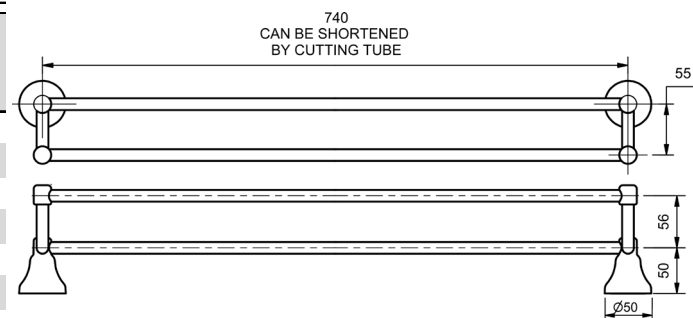

**DOUBLE TOWEL RAIL
740MM - ADJUSTABLE**

MODEL	RRP INC GST
CHROME MTRDCP	$122.51
BRUSHED CHROME MTRDBC	$205.05
BRUSHED NICKEL MTRDBN	$205.05
SATIN CHROME MTRDSC	$185.94
BRUSHED BLACK SAPPHIRE MTRDBBS	$205.05
GUNMETAL MTRDGM	$185.94
MATT BLACK MTRDMB	$185.94
MATT WHITE & CHROME MTRDMWC	$204.70
WHITE & CHROME MTRDWHC	$204.70
MATT WHITE & GOLD MTRDMWG	$258.28
WHITE & GOLD MTRDWHG	$258.28
GOLD MTRDGP	$399.00
BRUSHED GOLD MTRDBG	$421.23