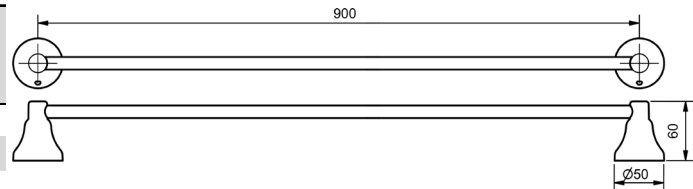

**SINGLE TOWEL RAIL
900MM - ADJUSTABLE**

MODEL	RRP INC GST
CHROME MTRS900CP	$71.81
BRUSHED CHROME MTRS900BC	$133.12
BRUSHED NICKEL MTRS900BN	$133.12
SATIN CHROME MTRS900SC	$117.20
BRUSHED BLACK SAPPHIRE MTRS900BBS	$133.12
GUNMETAL MTRS900GM	$117.20
MATT BLACK MTRS900MB	$117.20
MATT WHITE & CHROME MTRS900MWC	$153.99
WHITE & CHROME MTRS900WHC	$153.99
MATT WHITE & GOLD MTRS900MWG	$207.58
WHITE & GOLD MTRS900WHG	$207.58
GOLD MTRS900GP	$244.04
BRUSHED GOLD MTRS900BG	$262.57