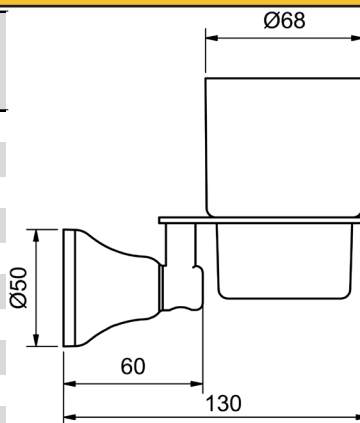

MERINO TOOTHBRUSH HOLDERS

TOOTHBRUSH HOLDER		MODEL	RRP INC GST
	CHROME	MTBHCP	$68.50
	BRUSHED CHROME	MTBHBC	$105.30
	BRUSHED NICKEL	MTBHBN	$105.30
	SATIN CHROME	MTBHSC	$94.68
	BRUSHED BLACK SAPPHIRE	MTBHBS	$105.30
	GUNMETAL	MTBHGGM	$94.68
	MATT BLACK	MTBHMB	$94.68
	MATT WHITE & CHROME	MTBHMWC	$150.69
	WHITE & CHROME	MTBHWHC	$150.69
	MATT WHITE & GOLD	MTBHMWG	$177.48
	WHITE & GOLD	MTBHWHG	$177.48
	GOLD	MTBHGP	$185.02
	BRUSHED GOLD	MTBHGB	$197.37