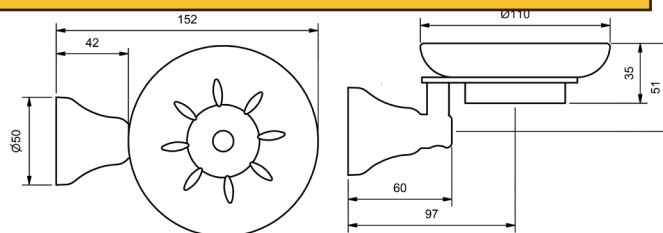

MERINO SOAP DISHES

SOAP DISH		MODEL	RRP INC GST
	CHROME	MSDCP	$62.27
	BRUSHED CHROME	MSDBC	$99.05
	BRUSHED NICKEL	MSDBN	$99.05
	SATIN CHROME	MSDSC	$88.44
	BRUSHED BLACK SAPPHIRE	MSDBBS	$99.05
	GUNMETAL	MSDGM	$88.44
	MATT BLACK	MSDMB	$88.44
	MATT WHITE & CHROME	MSDMWC	$144.45
	WHITE & CHROME	MSDWHC	$144.45
	MATT WHITE & GOLD	MSDMWG	$171.24
	WHITE & GOLD	MSDWHG	$171.24
	GOLD	MSDGP	$177.75
	BRUSHED GOLD	MSDBG	$190.10