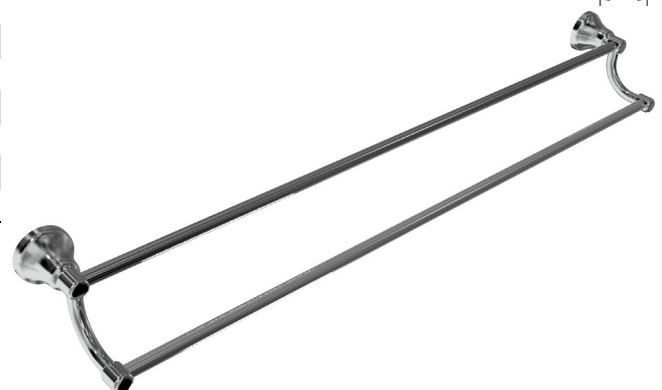

MERINO TOWEL RAILS

**SINGLE TOWEL RAIL
740MM - ADJUSTABLE**

MODEL	RRP INC GST
CHROME MTRSCP	\$68.74
BRUSHED CHROME MTRSBC	\$130.05
BRUSHED NICKEL MTRSNB	\$130.05
SATIN CHROME MTRSSC	\$114.02
BRUSHED BLACK SAPPHIRE MTRSBBS	\$130.05
GUNMETAL MTRSGM	\$114.02
MATT BLACK MTRSMB	\$114.02
MATT WHITE & CHROME MTRSMWC	\$150.93
WHITE & CHROME MTRSWHC	\$150.93
MATT WHITE & GOLD MTRSMWG	\$204.51
WHITE & GOLD MTRSWHG	\$204.51
GOLD MTRSGP	\$240.47
BRUSHED GOLD MTRSBG	\$259.01

**SINGLE TOWEL RAIL
900MM - ADJUSTABLE**

MODEL	RRP INC GST
CHROME MTRS900CP	\$71.81
BRUSHED CHROME MTRS900BC	\$133.12
BRUSHED NICKEL MTRS900BN	\$133.12
SATIN CHROME MTRS900SC	\$117.20
BRUSHED BLACK SAPPHIRE MTRS900BBS	\$133.12
GUNMETAL MTRS900GM	\$117.20
MATT BLACK MTRS900MB	\$117.20
MATT WHITE & CHROME MTRS900MWC	\$153.99
WHITE & CHROME MTRS900WHC	\$153.99
MATT WHITE & GOLD MTRS900MWG	\$207.58
WHITE & GOLD MTRS900WHG	\$207.58
GOLD MTRS900GP	\$244.04
BRUSHED GOLD MTRS900BG	\$262.57

**DOUBLE TOWEL RAIL
740MM - ADJUSTABLE**

MODEL	RRP INC GST
CHROME MTRDCP	\$122.51
BRUSHED CHROME MTRDBC	\$205.05
BRUSHED NICKEL MTRDBN	\$205.05
SATIN CHROME MTRDSC	\$185.94
BRUSHED BLACK SAPPHIRE MTRDBBS	\$205.05
GUNMETAL MTRDGM	\$185.94
MATT BLACK MTRDMB	\$185.94
MATT WHITE & CHROME MTRDMWC	\$204.70
WHITE & CHROME MTRDWHC	\$204.70
MATT WHITE & GOLD MTRDMWG	\$258.28
WHITE & GOLD MTRDWHG	\$258.28
GOLD MTRDGP	\$399.00
BRUSHED GOLD MTRDBG	\$421.23

MERINO ACCESSORIES

RAM
TAPWARE

DOUBLE TOWEL RAIL 900MM - ADJUSTABLE

MODEL	RRP INC GST
CHROME MTRD900CP	\$128.65
BRUSHED CHROME MTRD900BC	\$211.19
BRUSHED NICKEL MTRD900BN	\$211.19
SATIN CHROME MTRD900SC	\$192.20
BRUSHED BLACK SAPPHIRE MTRD900BBS	\$211.19
GUNMETAL MTRD900GM	\$192.20
MATT BLACK MTRD900MB	\$192.20
MATT WHITE & CHROME MTRD900MWC	\$210.95
WHITE & CHROME MTRD900WHC	\$210.95
MATT WHITE & GOLD MTRD900MWG	\$264.53
WHITE & GOLD MTRD900WHG	\$264.53
GOLD MTRD900GP	\$406.13
BRUSHED GOLD MTRD900BG	\$428.37