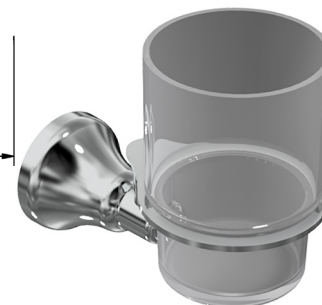

MERINO ACCESSORIES

RAM
TAPWARE

MERINO SOAP DISHES

SOAP DISH		MODEL	RRP INC GST
	CHROME	MSDCP	\$62.27
	BRUSHED CHROME	MSDBC	\$99.05
	BRUSHED NICKEL	MSDBN	\$99.05
	SATIN CHROME	MSDSC	\$88.44
	BRUSHED BLACK SAPPHIRE	MSDBBS	\$99.05
	GUNMETAL	MSDGM	\$88.44
	MATT BLACK	MSDMB	\$88.44
	MATT WHITE & CHROME	MSDMWC	\$144.45
	WHITE & CHROME	MSDWHC	\$144.45
	MATT WHITE & GOLD	MSDMWG	\$171.24
	WHITE & GOLD	MSDWHG	\$171.24
	GOLD	MSDGP	\$177.75
	BRUSHED GOLD	MSDBG	\$190.10

MERINO TOOTHBRUSH HOLDERS

TOOTHBRUSH HOLDER		MODEL	RRP INC GST
	CHROME	MTBHCP	\$68.50
	BRUSHED CHROME	MTBHBC	\$105.30
	BRUSHED NICKEL	MTBHBN	\$105.30
	SATIN CHROME	MTBHSC	\$94.68
	BRUSHED BLACK SAPPHIRE	MTBHBS	\$105.30
	GUNMETAL	MTBHG	\$94.68
	MATT BLACK	MTBHMB	\$94.68
	MATT WHITE & CHROME	MTBHMWC	\$150.69
	WHITE & CHROME	MTBHWHC	\$150.69
	MATT WHITE & GOLD	MTBHMWG	\$177.48
	WHITE & GOLD	MTBHWHG	\$177.48
	GOLD	MTBHGP	\$185.02
	BRUSHED GOLD	MTBHGB	\$197.37