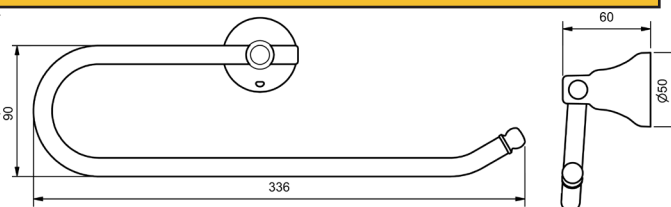

MERINO GUEST TOWEL HOLDERS

GUEST TOWEL HOLDER

MODEL	RRP INC GST
CHROME MGTHCP	$61.43
BRUSHED CHROME MGTHBC	$110.02
BRUSHED NICKEL MGTHBN	$110.02
SATIN CHROME MGTHSC	$99.40
BRUSHED BLACK SAPPHIRE MGTHBBS	$110.02
GUNMETAL MGTHGM	$99.40
MATT BLACK MGTHMB	$99.40
MATT WHITE & CHROME MGTHMWC	$143.62
WHITE & CHROME MGTHWHC	$143.62
MATT WHITE & GOLD MGTHMWG	$215.08
WHITE & GOLD MGTHWHG	$215.08
GOLD MGTHGP	$228.26
BRUSHED GOLD MGTHBG	$240.61