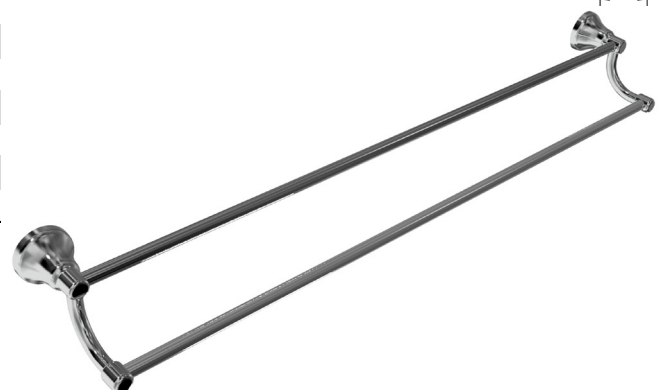

MERINO TOWEL RAILS

**SINGLE TOWEL RAIL
740MM - ADJUSTABLE**

MODEL	RRP INC GST
CHROME MTRSCP	\$68.74
BRUSHED CHROME MTRSBC	\$130.05
BRUSHED NICKEL MTRSNB	\$130.05
SATIN CHROME MTRSSC	\$114.02
BRUSHED BLACK SAPPHIRE MTRSBBS	\$130.05
GUNMETAL MTRSGM	\$114.02
MATT BLACK MTRSMB	\$114.02
MATT WHITE & CHROME MTRSMWC	\$150.93
WHITE & CHROME MTRSWHC	\$150.93
MATT WHITE & GOLD MTRSMWG	\$204.51
WHITE & GOLD MTRSWHG	\$204.51
GOLD MTRSGP	\$240.47
BRUSHED GOLD MTRSBG	\$259.01

**SINGLE TOWEL RAIL
900MM - ADJUSTABLE**

MODEL	RRP INC GST
CHROME MTRS900CP	\$71.81
BRUSHED CHROME MTRS900BC	\$133.12
BRUSHED NICKEL MTRS900BN	\$133.12
SATIN CHROME MTRS900SC	\$117.20
BRUSHED BLACK SAPPHIRE MTRS900BBS	\$133.12
GUNMETAL MTRS900GM	\$117.20
MATT BLACK MTRS900MB	\$117.20
MATT WHITE & CHROME MTRS900MWC	\$153.99
WHITE & CHROME MTRS900WHC	\$153.99
MATT WHITE & GOLD MTRS900MWG	\$207.58
WHITE & GOLD MTRS900WHG	\$207.58
GOLD MTRS900GP	\$244.04
BRUSHED GOLD MTRS900BG	\$262.57

**DOUBLE TOWEL RAIL
740MM - ADJUSTABLE**

MODEL	RRP INC GST
CHROME MTRDCP	\$122.51
BRUSHED CHROME MTRDBC	\$205.05
BRUSHED NICKEL MTRDBN	\$205.05
SATIN CHROME MTRDSC	\$185.94
BRUSHED BLACK SAPPHIRE MTRDBBS	\$205.05
GUNMETAL MTRDGM	\$185.94
MATT BLACK MTRDMB	\$185.94
MATT WHITE & CHROME MTRDMWC	\$204.70
WHITE & CHROME MTRDWHC	\$204.70
MATT WHITE & GOLD MTRDMWG	\$258.28
WHITE & GOLD MTRDWHG	\$258.28
GOLD MTRDGP	\$399.00
BRUSHED GOLD MTRDBG	\$421.23

MERINO ACCESSORIES

RAM
TAPWARE

DOUBLE TOWEL RAIL 900MM - ADJUSTABLE

MODEL	RRP INC GST
CHROME MTRD900CP	\$128.65
BRUSHED CHROME MTRD900BC	\$211.19
BRUSHED NICKEL MTRD900BN	\$211.19
SATIN CHROME MTRD900SC	\$192.20
BRUSHED BLACK SAPPHIRE MTRD900BBS	\$211.19
GUNMETAL MTRD900GM	\$192.20
MATT BLACK MTRD900MB	\$192.20
MATT WHITE & CHROME MTRD900MWC	\$210.95
WHITE & CHROME MTRD900WHC	\$210.95
MATT WHITE & GOLD MTRD900MWG	\$264.53
WHITE & GOLD MTRD900WHG	\$264.53
GOLD MTRD900GP	\$406.13
BRUSHED GOLD MTRD900BG	\$428.37