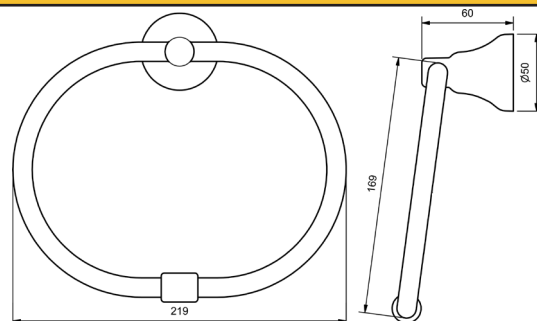

MERINO TOWEL RINGS

TOWEL RING

MODEL	RRP INC GST
CHROME MHTRCP	$74.16
BRUSHED CHROME MHTRBC	$123.57
BRUSHED NICKEL MHTRBN	$123.57
SATIN CHROME MHTRSC	$107.66
BRUSHED BLACK SAPPHIRE MHTRBBS	$123.57
GUNMETAL MHTRGM	$107.66
MATT BLACK MHTRMB	$107.66
MATT WHITE & CHROME MHTRMWC	$156.36
WHITE & CHROME MHTRWHC	$156.36
MATT WHITE & GOLD MHTRMWG	$227.82
WHITE & GOLD MHTRWHG	$227.82
GOLD MHTRGP	$224.82
BRUSHED GOLD MHTRBG	$243.35