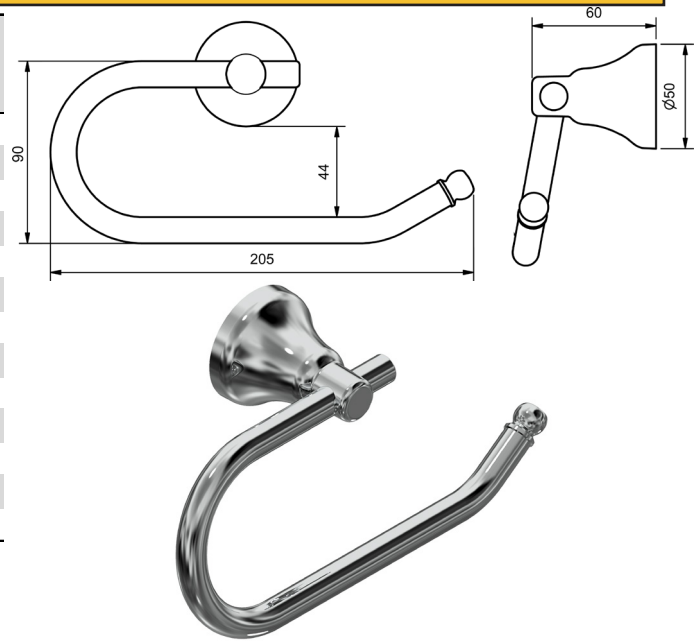

MERINO GUEST TOWEL HOLDERS

GUEST TOWEL HOLDER

MODEL	RRP INC GST
CHROME MGTHCP	\$61.43
BRUSHED CHROME MGTHBC	\$110.02
BRUSHED NICKEL MGTHBN	\$110.02
SATIN CHROME MGTHSC	\$99.40
BRUSHED BLACK SAPPHIRE MGTHBBS	\$110.02
GUNMETAL MGTHGM	\$99.40
MATT BLACK MGTHMB	\$99.40
MATT WHITE & CHROME MGTHMWC	\$143.62
WHITE & CHROME MGTHWHC	\$143.62
MATT WHITE & GOLD MGTHMWG	\$215.08
WHITE & GOLD MGTHWHG	\$215.08
GOLD MGTHGP	\$228.26
BRUSHED GOLD MGTHBG	\$240.61

MERINO TOILET ROLL HOLDERS

SINGLE TOILET ROLL HOLDER

MODEL	RRP INC GST
CHROME MTRHCP	\$51.18
BRUSHED CHROME MTRHBC	\$88.07
BRUSHED NICKEL MTRHBN	\$88.07
SATIN CHROME MTRHSC	\$77.35
BRUSHED BLACK SAPPHIRE MTRHBBS	\$88.07
GUNMETAL MTRHGM	\$77.35
MATT BLACK MTRHMB	\$77.35
MATT WHITE & CHROME MTRHMWC	\$133.36
WHITE & CHROME MTRHWHC	\$133.36
MATT WHITE & GOLD MTRHMWG	\$160.15
WHITE & GOLD MTRHWHG	\$160.15
GOLD MTRHGP	\$164.85
BRUSHED GOLD MTRHBG	\$177.20