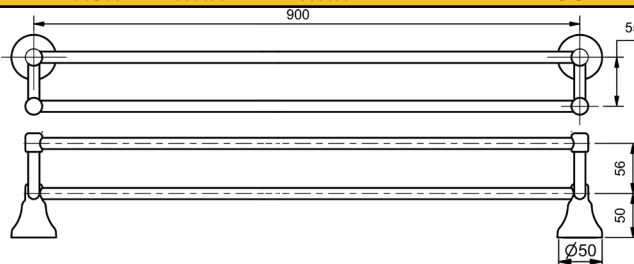

MERINO ACCESSORIES

RAM
TAPWARE

DOUBLE TOWEL RAIL 900MM - ADJUSTABLE

MODEL	RRP INC GST
CHROME MTRD900CP	\$128.65
BRUSHED CHROME MTRD900BC	\$211.19
BRUSHED NICKEL MTRD900BN	\$211.19
SATIN CHROME MTRD900SC	\$192.20
BRUSHED BLACK SAPPHIRE MTRD900BBS	\$211.19
GUNMETAL MTRD900GM	\$192.20
MATT BLACK MTRD900MB	\$192.20
MATT WHITE & CHROME MTRD900MWC	\$210.95
WHITE & CHROME MTRD900WHC	\$210.95
MATT WHITE & GOLD MTRD900MWG	\$264.53
WHITE & GOLD MTRD900WHG	\$264.53
GOLD MTRD900GP	\$406.13
BRUSHED GOLD MTRD900BG	\$428.37