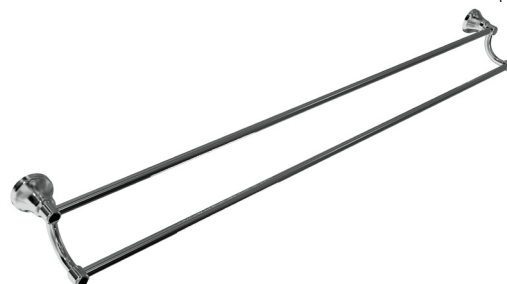

MERINO TOWEL RAILS

**SINGLE TOWEL RAIL
740MM - ADJUSTABLE**

MODEL	RRP INC GST
CHROME MTRSCP	\$68.74
BRUSHED CHROME MTRSBC	\$130.05
BRUSHED NICKEL MTRSNB	\$130.05
SATIN CHROME MTRSSC	\$114.02
BRUSHED BLACK SAPPHIRE MTRSBBS	\$130.05
GUNMETAL MTRSGM	\$114.02
MATT BLACK MTRSMB	\$114.02
MATT WHITE & CHROME MTRSMWC	\$150.93
WHITE & CHROME MTRSWHC	\$150.93
MATT WHITE & GOLD MTRSMWG	\$204.51
WHITE & GOLD MTRSWHG	\$204.51
GOLD MTRSGP	\$240.47
BRUSHED GOLD MTRSBG	\$259.01

**SINGLE TOWEL RAIL
900MM - ADJUSTABLE**

MODEL	RRP INC GST
CHROME MTRS900CP	\$71.81
BRUSHED CHROME MTRS900BC	\$133.12
BRUSHED NICKEL MTRS900BN	\$133.12
SATIN CHROME MTRS900SC	\$117.20
BRUSHED BLACK SAPPHIRE MTRS900BBS	\$133.12
GUNMETAL MTRS900GM	\$117.20
MATT BLACK MTRS900MB	\$117.20
MATT WHITE & CHROME MTRS900MWC	\$153.99
WHITE & CHROME MTRS900WHC	\$153.99
MATT WHITE & GOLD MTRS900MWG	\$207.58
WHITE & GOLD MTRS900WHG	\$207.58
GOLD MTRS900GP	\$244.04
BRUSHED GOLD MTRS900BG	\$262.57

**DOUBLE TOWEL RAIL
740MM - ADJUSTABLE**

MODEL	RRP INC GST
CHROME MTRDCP	\$122.51
BRUSHED CHROME MTRDBC	\$205.05
BRUSHED NICKEL MTRDBN	\$205.05
SATIN CHROME MTRDSC	\$185.94
BRUSHED BLACK SAPPHIRE MTRDBBS	\$205.05
GUNMETAL MTRDGM	\$185.94
MATT BLACK MTRDMB	\$185.94
MATT WHITE & CHROME MTRDMWC	\$204.70
WHITE & CHROME MTRDWHC	\$204.70
MATT WHITE & GOLD MTRDMWG	\$258.28
WHITE & GOLD MTRDWHG	\$258.28
GOLD MTRDGP	\$399.00
BRUSHED GOLD MTRDBG	\$421.23

MERINO ACCESSORIES

RAM
TAPWARE

DOUBLE TOWEL RAIL 900MM - ADJUSTABLE

MODEL	RRP INC GST
CHROME MTRD900CP	\$128.65
BRUSHED CHROME MTRD900BC	\$211.19
BRUSHED NICKEL MTRD900BN	\$211.19
SATIN CHROME MTRD900SC	\$192.20
BRUSHED BLACK SAPPHIRE MTRD900BBS	\$211.19
GUNMETAL MTRD900GM	\$192.20
MATT BLACK MTRD900MB	\$192.20
MATT WHITE & CHROME MTRD900MWC	\$210.95
WHITE & CHROME MTRD900WHC	\$210.95
MATT WHITE & GOLD MTRD900MWG	\$264.53
WHITE & GOLD MTRD900WHG	\$264.53
GOLD MTRD900GP	\$406.13
BRUSHED GOLD MTRD900BG	\$428.37