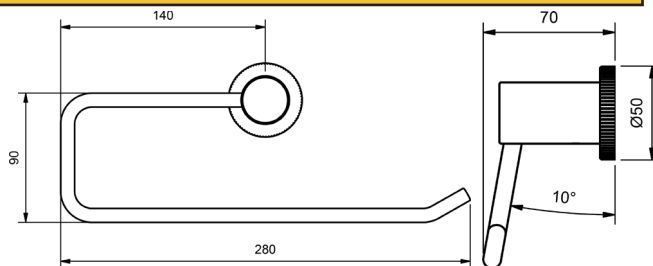

FLUTE TOWEL HOLDERS

GUEST TOWEL HOLDER

	MODEL	RRP INC GST
CHROME	FLGTHCP	$99.00
BRUSHED CHROME	FLGTHBC	$166.33
BRUSHED NICKEL	FLGTHBN	$166.33
SATIN CHROME	FLGTHSC	$151.53
BRUSHED BLACK SAPPHIRE	FLGTHBBS	$166.33
GUNMETAL	FLGTHGM	$151.53
MATT BLACK	FLGTHMB	$151.53
MATT WHITE & CHROME	FLGTHMWC	$212.93
WHITE & CHROME	FLGTHWHC	$212.93
GOLD	FLGTHGP	$332.27
BRUSHED GOLD	FLGTHBG	$349.58