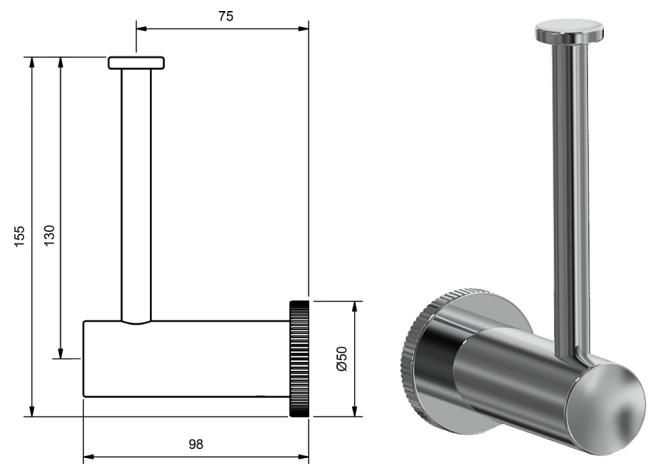

SPARE TOILET ROLL HOLDER CAN BE MOUNTED HORIZONTALLY		
	MODEL	RRP INC GST
CHROME	FLSTRHCP	$86.93
BRUSHED CHROME	FLSTRHBC	$131.70
BRUSHED NICKEL	FLSTRHBN	$131.70
SATIN CHROME	FLSTRHSC	$117.00
BRUSHED BLACK SAPPHIRE	FLSTRHBBS	$131.70
GUNMETAL	FLSTRHGM	$117.00
MATT BLACK	FLSTRHMB	$117.00
MATT WHITE & CHROME	FLSTRHMWC	$200.74
WHITE & CHROME	FLSTRHWHC	$200.74
GOLD	FLSTRHGP	$277.13
BRUSHED GOLD	FLSTRHBG	$294.20