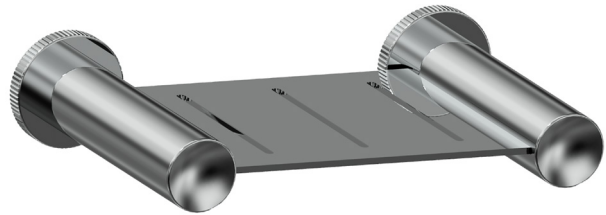

SPARE TOILET ROLL HOLDER CAN BE MOUNTED HORIZONTALLY		
	MODEL	RRP INC GST
CHROME	FLSTRHCP	\$86.93
BRUSHED CHROME	FLSTRHBC	\$131.70
BRUSHED NICKEL	FLSTRHBN	\$131.70
SATIN CHROME	FLSTRHSC	\$117.00
BRUSHED BLACK SAPPHIRE	FLSTRHBBS	\$131.70
GUNMETAL	FLSTRHGM	\$117.00
MATT BLACK	FLSTRHMB	\$117.00
MATT WHITE & CHROME	FLSTRHMWC	\$200.74
WHITE & CHROME	FLSTRHWHC	\$200.74
GOLD	FLSTRHGP	\$277.13
BRUSHED GOLD	FLSTRHBG	\$294.20

# FLUTE ACCESSORIES

DOUBLE TOILET ROLL HOLDER			
	MODEL	RRP INC GST	
	CHROME FLTRHDCP	\$95.13	
	BRUSHED CHROME FLTRHDBC	\$155.05	
	BRUSHED NICKEL FLTRHDBN	\$155.05	
	SATIN CHROME FLTRHDSC	\$140.35	
	BRUSHED BLACK SAPPHIRE FLTRHDBBS	\$155.05	
	GUNMETAL FLTRHDGM	\$140.35	
	MATT BLACK FLTRHDMB	\$140.35	
	MATT WHITE & CHROME FLTRHDMWC	\$209.17	
	WHITE & CHROME FLTRHDWHC	\$209.17	
	GOLD FLTRHDGP	\$291.81	
	BRUSHED GOLD FLTRHDBG	\$309.23	

## FLUTE BATHROOM SHELVES

STAINLESS STEEL SOAP DISH			
	MODEL	RRP INC GST	
	CHROME FLSDSSCP	\$161.77	
	BRUSHED CHROME FLSDSSBC	\$262.94	
	BRUSHED NICKEL FLSDSSBN	\$262.94	
	SATIN CHROME FLSDSSSC	\$241.07	
	BRUSHED BLACK SAPPHIRE FLSDSSBBS	\$262.94	
	GUNMETAL FLSDSSGM	\$241.07	
	MATT BLACK FLSDSSMB	\$241.07	
	MATT WHITE & CHROME FLSDSSMWC	\$389.39	
	WHITE & CHROME FLSDSSWHC	\$389.39	
	GOLD FLSDSSGP	\$546.74	
	BRUSHED GOLD FLSDSSBG	\$572.52	