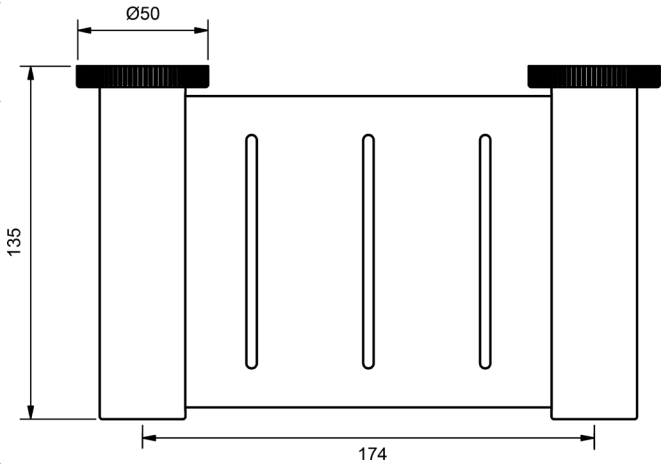

FLUTE BATHROOM SHELVES

STAINLESS STEEL SOAP DISH			
	MODEL	RRP INC GST	
	CHROME FLSDSSCP	$161.77	
	BRUSHED CHROME FLSDSSBC	$262.94	
	BRUSHED NICKEL FLSDSSBN	$262.94	
	SATIN CHROME FLSDSSSC	$241.07	
	BRUSHED BLACK SAPPHIRE FLSDSSBBS	$262.94	
	GUNMETAL FLSDSSGM	$241.07	
	MATT BLACK FLSDSSMB	$241.07	
	MATT WHITE & CHROME FLSDSSMWC	$389.39	
	WHITE & CHROME FLSDSSWHC	$389.39	
	GOLD FLSDSSGP	$546.74	
	BRUSHED GOLD FLSDSSBG	$572.52