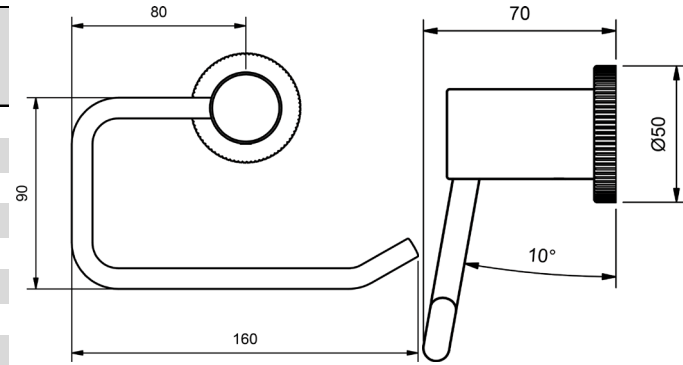

FLUTE TOILET ROLL HOLDERS

TOILET ROLL HOLDER		
	MODEL	RRP INC GST
CHROME	FLTRHCP	$74.16
BRUSHED CHROME	FLTRHBC	$125.32
BRUSHED NICKEL	FLTRHBN	$125.32
SATIN CHROME	FLTRHSC	$110.62
BRUSHED BLACK SAPPHIRE	FLTRHBBS	$125.32
GUNMETAL	FLTRHGM	$110.62
MATT BLACK	FLTRHMB	$110.62
MATT WHITE & CHROME	FLTRHMWC	$188.20
WHITE & CHROME	FLTRHWHC	$188.20
GOLD	FLTRHGP	$232.13
BRUSHED GOLD	FLTRHBG	$249.33