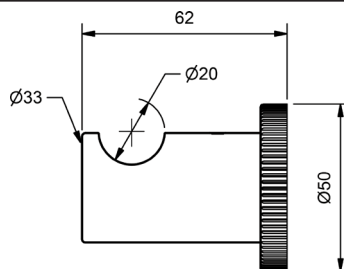

FLUTE ROBE HOOKS

ROBE HOOK SINGLE

	MODEL	RRP INC GST
CHROME	FLRH1CP	$44.54
BRUSHED CHROME	FLRH1BC	$69.15
BRUSHED NICKEL	FLRH1BN	$69.15
SATIN CHROME	FLRH1SC	$61.75
BRUSHED BLACK SAPPHIRE	FLRH1BBS	$69.15
GUNMETAL	FLRH1GM	$61.75
MATT BLACK	FLRH1MB	$61.75
MATT WHITE & CHROME	FLRH1MWC	$101.50
WHITE & CHROME	FLRH1WHC	$101.50
GOLD	FLRH1GP	$137.14
BRUSHED GOLD	FLRH1BG	$145.73