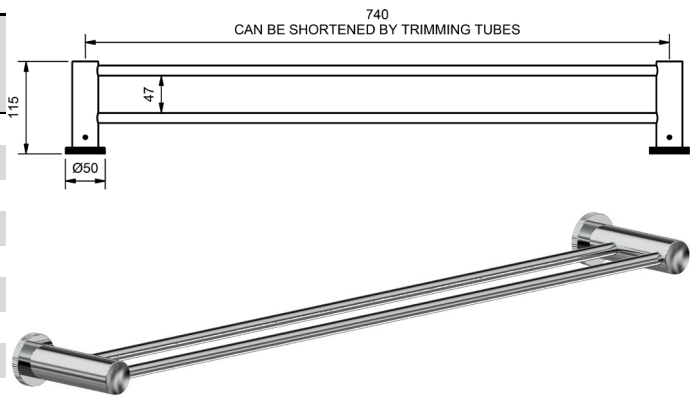

DOUBLE TOWEL RAIL 740MM - ADJUSTABLE			
	MODEL		RRP INC GST
	CHROME	FLTRDCP	$203.47
	BRUSHED CHROME	FLTRDBC	$317.74
	BRUSHED NICKEL	FLTRDBN	$317.74
	SATIN CHROME	FLTRDSC	$291.20
	BRUSHED BLACK SAPPHIRE	FLTRDBBS	$317.74
	GUNMETAL	FLTRDGM	$291.20
	MATT BLACK	FLTRDMB	$291.20
	MATT WHITE & CHROME	FLTRDMWC	$317.28
	WHITE & CHROME	FLTRDWHC	$317.28
	GOLD	FLTRDGP	$591.98
	BRUSHED GOLD	FLTRDBG	$622.64