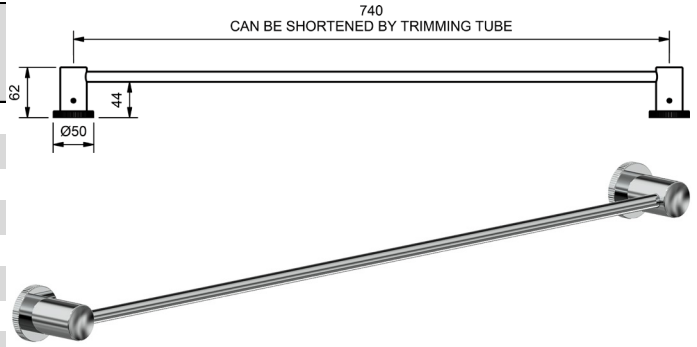

**FLUTE TOWEL RAILS**

<b>SINGLE TOWEL RAIL</b> 740mm - ADJUSTABLE			
	<b>MODEL</b>		<b>RRP INC GST</b>
	CHROME	FLTRSCP	\$119.28
	BRUSHED CHROME	FLTRSBC	\$204.27
	BRUSHED NICKEL	FLTRSNB	\$204.27
	SATIN CHROME	FLTRSSC	\$182.05
	BRUSHED BLACK SAPPHIRE	FLTRSBBS	\$204.27
	GUNMETAL	FLTRSGM	\$182.05
	MATT BLACK	FLTRSMB	\$182.05
	MATT WHITE & CHROME	FLTRSMWC	\$233.09
	WHITE & CHROME	FLTRSWHC	\$233.09
	GOLD	FLTRSGP	\$361.15
	BRUSHED GOLD	FLTRSBG	\$386.82