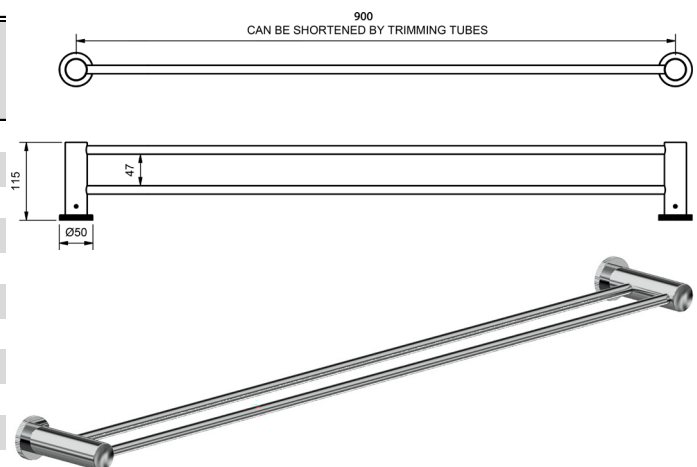

DOUBLE TOWEL RAIL 900MM - ADJUSTABLE			
	MODEL		RRP INC GST
	CHROME	FLTRD900CP	$212.02
	BRUSHED CHROME	FLTRD900BC	$326.39
	BRUSHED NICKEL	FLTRD900BN	$326.39
	SATIN CHROME	FLTRD900SC	$299.96
	BRUSHED BLACK SAPPHIRE	FLTRD900BBS	$326.39
	GUNMETAL	FLTRD900GM	$299.96
	MATT BLACK	FLTRD900MB	$299.96
	MATT WHITE & CHROME	FLTRD900MWC	$325.94
	WHITE & CHROME	FLTRD900WHC	$325.94
	GOLD	FLTRD900GP	$602.12
	BRUSHED GOLD	FLTRD900BG	$632.68