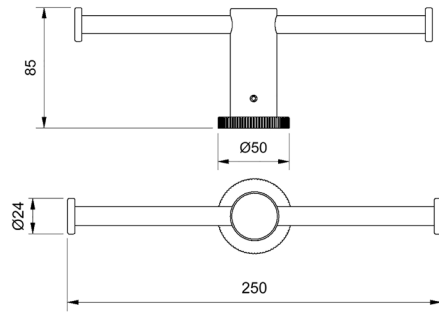

FLUTE ACCESSORIES

DOUBLE TOILET ROLL HOLDER			
	MODEL	RRP INC GST	
	CHROME FLTRHDCP	$95.13	
	BRUSHED CHROME FLTRHDBC	$155.05	
	BRUSHED NICKEL FLTRHDBN	$155.05	
	SATIN CHROME FLTRHDSC	$140.35	
	BRUSHED BLACK SAPPHIRE FLTRHDBBS	$155.05	
	GUNMETAL FLTRHDGM	$140.35	
	MATT BLACK FLTRHDMB	$140.35	
	MATT WHITE & CHROME FLTRHDMWC	$209.17	
	WHITE & CHROME FLTRHDWHC	$209.17	
	GOLD FLTRHDGP	$291.81	
	BRUSHED GOLD FLTRHDBG	$309.23	

FLUTE BATHROOM SHELVES

STAINLESS STEEL SOAP DISH			
	MODEL	RRP INC GST	
	CHROME FLSDSSCP	$161.77	
	BRUSHED CHROME FLSDSSBC	$262.94	
	BRUSHED NICKEL FLSDSSBN	$262.94	
	SATIN CHROME FLSDSSSC	$241.07	
	BRUSHED BLACK SAPPHIRE FLSDSSBBS	$262.94	
	GUNMETAL FLSDSSGM	$241.07	
	MATT BLACK FLSDSSMB	$241.07	
	MATT WHITE & CHROME FLSDSSMWC	$389.39	
	WHITE & CHROME FLSDSSWHC	$389.39	
	GOLD FLSDSSGP	$546.74	
	BRUSHED GOLD FLSDSSBG	$572.52	

STAINLESS STEEL SHOWER SHELF			
	MODEL	RRP INC GST	
	CHROME FLSHELFSSCP	$314.43	
	BRUSHED CHROME FLSHELFSSBC	$456.84	
	BRUSHED NICKEL FLSHELFSSBN	$456.84	
	SATIN CHROME FLSHELFSSSC	$434.51	
	BRUSHED BLACK SAPPHIRE FLSHELFSSBBS	$456.84	
	GUNMETAL FLSHELFSSGM	$434.51	
	MATT BLACK FLSHELFSSMB	$434.51	
	MATT WHITE & CHROME FLSHELFSSMWC	$542.17	
	WHITE & CHROME FLSHELFSSWHC	$542.17	
	GOLD FLSHELFSSGP	$884.39	
	BRUSHED GOLD FLSHELFSSBG	$910.04