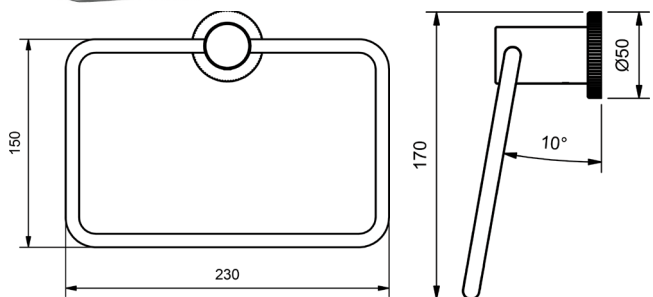

TOWEL RING

	MODEL	RRP INC GST
CHROME	FLHTRCP	$109.60
BRUSHED CHROME	FLHTRBC	$178.07
BRUSHED NICKEL	FLHTRBN	$178.07
SATIN CHROME	FLHTRSC	$155.85
BRUSHED BLACK SAPPHIRE	FLHTRBBS	$178.07
GUNMETAL	FLHTRGM	$155.85
MATT BLACK	FLHTRMB	$155.85
MATT WHITE & CHROME	FLHTRMWC	$223.52
WHITE & CHROME	FLHTRWHC	$223.52
GOLD	FLHTRGP	$319.50
BRUSHED GOLD	FLHTRBG	$345.16