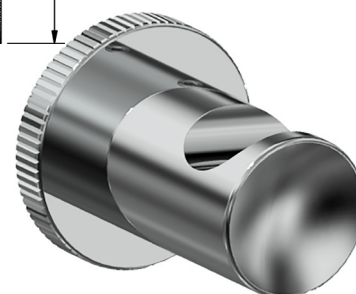

FLUTE ROBE HOOKS

ROBE HOOK SINGLE

	MODEL	RRP INC GST
CHROME	FLRH1CP	$44.54
BRUSHED CHROME	FLRH1BC	$69.15
BRUSHED NICKEL	FLRH1BN	$69.15
SATIN CHROME	FLRH1SC	$61.75
BRUSHED BLACK SAPPHIRE	FLRH1BBS	$69.15
GUNMETAL	FLRH1GM	$61.75
MATT BLACK	FLRH1MB	$61.75
MATT WHITE & CHROME	FLRH1MWC	$101.50
WHITE & CHROME	FLRH1WHC	$101.50
GOLD	FLRH1GP	$137.14
BRUSHED GOLD	FLRH1BG	$145.73