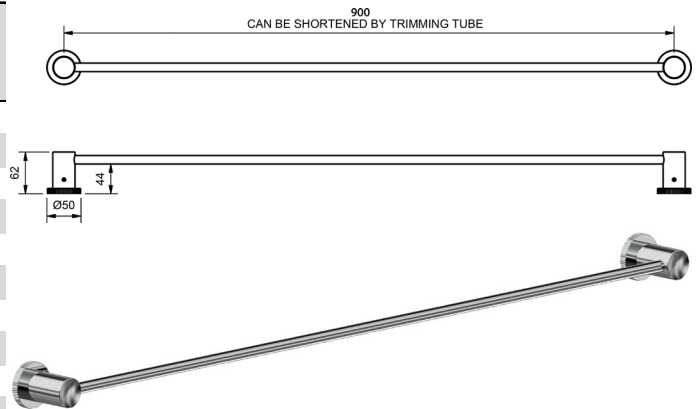

**FLUTE TOWEL RAILS**

<b>SINGLE TOWEL RAIL</b> 740mm - ADJUSTABLE			
	<b>MODEL</b>		<b>RRP INC GST</b>
	CHROME	FLTRSCP	\$119.28
	BRUSHED CHROME	FLTRSBC	\$204.27
	BRUSHED NICKEL	FLTRSNB	\$204.27
	SATIN CHROME	FLTRSSC	\$182.05
	BRUSHED BLACK SAPPHIRE	FLTRSBBS	\$204.27
	GUNMETAL	FLTRSGM	\$182.05
	MATT BLACK	FLTRSMB	\$182.05
	MATT WHITE & CHROME	FLTRSMWC	\$233.09
	WHITE & CHROME	FLTRSWHC	\$233.09
	GOLD	FLTRSGP	\$361.15
	BRUSHED GOLD	FLTRSBG	\$386.82

<b>SINGLE TOWEL RAIL</b> 900mm - ADJUSTABLE			
	<b>MODEL</b>		<b>RRP INC GST</b>
	CHROME	FLTRS900CP	\$123.39
	BRUSHED CHROME	FLTRS900BC	\$208.49
	BRUSHED NICKEL	FLTRS900BN	\$208.49
	SATIN CHROME	FLTRS900SC	\$186.27
	BRUSHED BLACK SAPPHIRE	FLTRS900BBS	\$208.49
	GUNMETAL	FLTRS900GM	\$186.27
	MATT BLACK	FLTRS900MB	\$186.27
	MATT WHITE & CHROME	FLTRS900MWC	\$237.42
	WHITE & CHROME	FLTRS900WHC	\$237.42
	GOLD	FLTRS900GP	\$366.17
	BRUSHED GOLD	FLTRS900BG	\$391.71