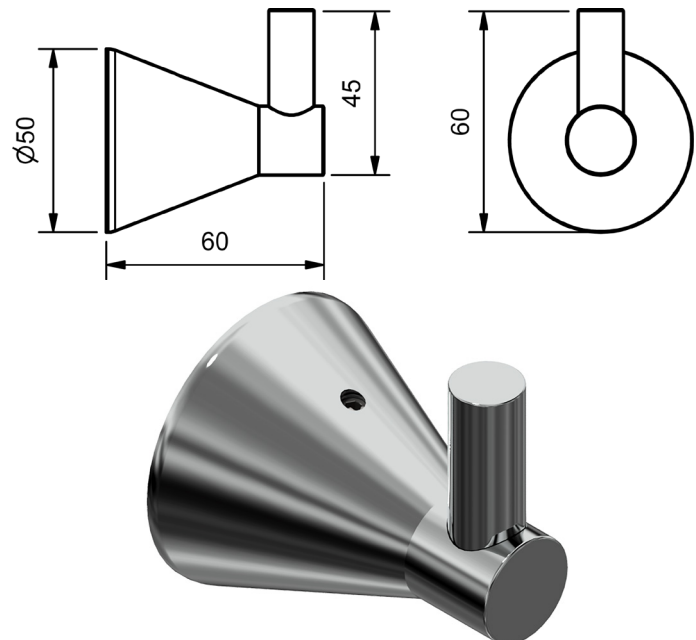

ROBE HOOK SINGLE		
MODEL		RRP INC GST
CHROME AURH1CP		$28.54
BRUSHED CHROME AURH1BC		$46.35
BRUSHED NICKEL AURH1BN		$46.35
SATIN CHROME AURH1SC		$41.03
BRUSHED BLACK SAPPHIRE AURH1BBS		$46.35
GUNMETAL AURH1GM		$41.03
MATT BLACK AURH1MB		$41.03
MATT WHITE & CHROME AURH1MWC		$69.57
WHITE & CHROME AURH1WHC		$69.57
GOLD AURH1GP		$94.84
BRUSHED GOLD AURH1BG		$101.01