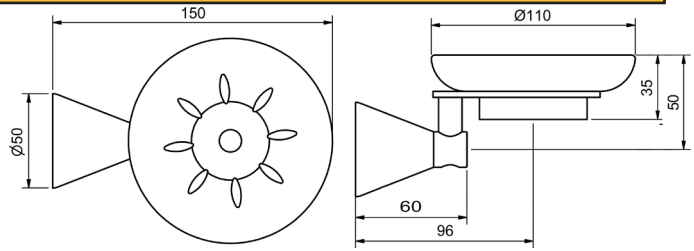

AURORA ACCESSORIES

AURORA SOAP DISHES

SOAP DISH		
MODEL		RRP INC GST
CHROME AUSDCP		$62.27
BRUSHED CHROME AUSDBC		$99.05
BRUSHED NICKEL AUSDBN		$99.05
SATIN CHROME AUSDSC		$88.44
BRUSHED BLACK SAPPHIRE AUSDBBS		$99.05
GUNMETAL AUSDGM		$88.44
MATT BLACK AUSDMB		$88.44
MATT WHITE & CHROME AUSDMWC		$144.45
WHITE & CHROME AUSDWHC		$144.45
GOLD AUSDGP		$177.75
BRUSHED GOLD AUSDBG		$190.10

AURORA TOOTHBRUSH HOLDERS

TOOTHBRUSH HOLDER		
MODEL		RRP INC GST
CHROME AUTBHCP		$68.50
BRUSHED CHROME AUTBHBC		$105.30
BRUSHED NICKEL AUTBHBN		$105.30
SATIN CHROME AUTBHSC		$94.68
BRUSHED BLACK SAPPHIRE AUTBHBS		$105.30
GUNMETAL AUTBHGM		$94.68
MATT BLACK AUTBHMB		$94.68
MATT WHITE & CHROME AUTBHMWC		$150.69
WHITE & CHROME AUTBHWHC		$150.69
GOLD AUTBHGP		$185.02
BRUSHED GOLD AUTHBHG		$197.37

AURORA SHELVES

GLASS SHOWER SHELF		
MODEL		RRP INC GST
CHROME AUSHELFCP		$171.20
BRUSHED CHROME AUSHELFCB		$209.41
BRUSHED NICKEL AUSHELFBN		$209.41
SATIN CHROME AUSHELFCB		$198.80
BRUSHED BLACK SAPPHIRE AUSHELFBBS		$209.41
GUNMETAL AUSHELFGM		$198.80
MATT BLACK AUSHELFBMB		$198.80
MATT WHITE & CHROME AUSHELFMWC		$335.58
WHITE & CHROME AUSHELFWHC		$335.58
GOLD AUSHELFGP		$341.48
BRUSHED GOLD AUSHELFBG		$353.84