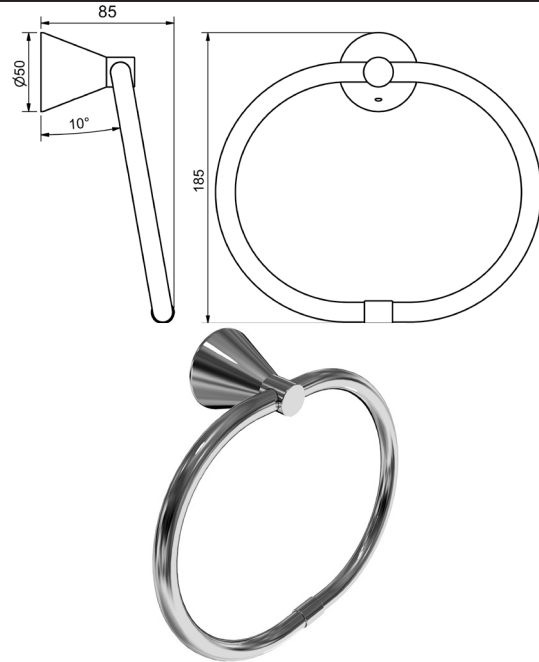

AURORA TOWEL RINGS

TOWEL RING

MODEL	RRP INC GST
CHROME AUHTRCP	$76.52
BRUSHED CHROME AUHTRBC	$125.81
BRUSHED NICKEL AUHTRBN	$125.81
SATIN CHROME AUHTRSC	$109.89
BRUSHED BLACK SAPPHIRE AUHTRBBS	$125.81
GUNMETAL AUHTRGM	$109.89
MATT BLACK AUHTRMB	$109.89
MATT WHITE & CHROME AUHTRMWC	$158.71
WHITE & CHROME AUHTRWHC	$158.71
GOLD AUHTRGP	$227.57
BRUSHED GOLD AUHTRBG	$246.10