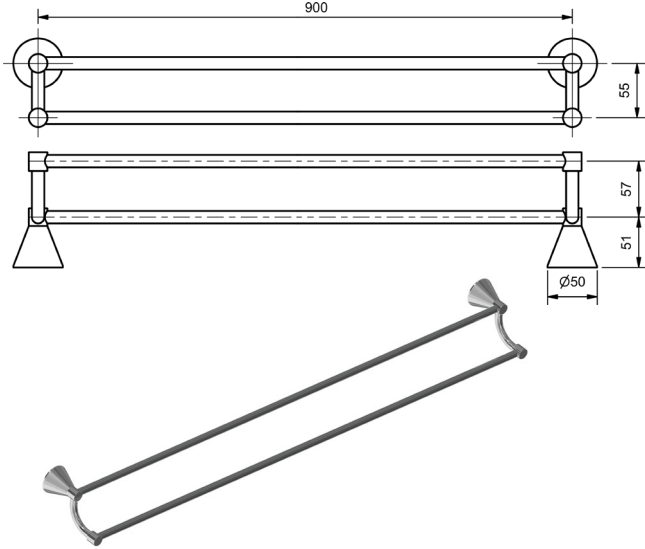

AURORA ACCESSORIES

DOUBLE TOWEL RAIL 900MM - ADJUSTABLE

MODEL	RRP INC GST
CHROME AUTRD900CP	$129.71
BRUSHED CHROME AUTRD900BC	$212.25
BRUSHED NICKEL AUTRD900BN	$212.25
SATIN CHROME AUTRD900SC	$193.26
BRUSHED BLACK SAPPHIRE AUTRD900BBS	$212.25
GUNMETAL AUTRD900GM	$193.26
MATT BLACK AUTRD900MB	$193.26
MATT WHITE & CHROME AUTRD900MWC	$211.89
WHITE & CHROME AUTRD900WHC	$211.89
GOLD AUTRD900GP	$407.36
BRUSHED GOLD AUTRD900BG	$429.61

AURORA TOWEL RINGS

TOWEL RING

MODEL	RRP INC GST
CHROME AUHTRCP	$76.52
BRUSHED CHROME AUHTRBC	$125.81
BRUSHED NICKEL AUHTRBN	$125.81
SATIN CHROME AUHTRSC	$109.89
BRUSHED BLACK SAPPHIRE AUHTRBBS	$125.81
GUNMETAL AUHTRGM	$109.89
MATT BLACK AUHTRMB	$109.89
MATT WHITE & CHROME AUHTRMWC	$158.71
WHITE & CHROME AUHTRWHC	$158.71
GOLD AUHTRGP	$227.57
BRUSHED GOLD AUHTRBG	$246.10

AURORA GUEST TOWEL HOLDERS

GUEST TOWEL HOLDER

MODEL	RRP INC GST
CHROME AUGTHCP	$62.61
BRUSHED CHROME AUGTHBC	$111.20
BRUSHED NICKEL AUGTHBN	$111.20
SATIN CHROME AUGTHSC	$100.58
BRUSHED BLACK SAPPHIRE AUGTHBBS	$111.20
GUNMETAL AUGTHGM	$100.58
MATT BLACK AUGTHMB	$100.58
MATT WHITE & CHROME AUGTHMWC	$144.91
WHITE & CHROME AUGTHWHC	$144.91
GOLD AUGTHGP	$229.63
BRUSHED GOLD AUGTHBG	$241.98