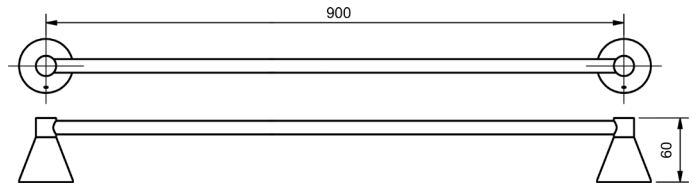

AURORA TOWEL RAILS

SINGLE TOWEL RAIL 740MM - ADJUSTABLE		
MODEL		RRP INC GST
CHROME AUTRSCP		$71.34
BRUSHED CHROME AUTRSBC		$132.66
BRUSHED NICKEL AUTRSBN		$132.66
SATIN CHROME AUTRSSC		$116.61
BRUSHED BLACK SAPPHIRE AUTRSBBS		$132.66
GUNMETAL AUTRSGM		$116.61
MATT BLACK AUTRSMB		$116.61
MATT WHITE & CHROME AUTRSMWC		$153.52
WHITE & CHROME AUTRSWHC		$153.52
GOLD AUTRSGP		$243.49
BRUSHED GOLD AUTRSBG		$262.02

SINGLE TOWEL RAIL 900MM - ADJUSTABLE		
MODEL		RRP INC GST
CHROME AUTRS900CP		$74.40
BRUSHED CHROME AUTRS900BC		$135.72
BRUSHED NICKEL AUTRS900BN		$135.72
SATIN CHROME AUTRS900SC		$119.81
BRUSHED BLACK SAPPHIRE AUTRS900BBS		$135.72
GUNMETAL AUTRS900GM		$119.81
MATT BLACK AUTRS900MB		$119.81
MATT WHITE & CHROME AUTRS900MWC		$156.59
WHITE & CHROME AUTRS900WHC		$156.59
GOLD AUTRS900GP		$247.06
BRUSHED GOLD AUTRS900BG		$265.60

DOUBLE TOWEL RAIL 740MM - ADJUSTABLE		
MODEL		RRP INC GST
CHROME AUTRDCP		$123.57
BRUSHED CHROME AUTRDBC		$206.12
BRUSHED NICKEL AUTRDBN		$206.12
SATIN CHROME AUTRDSC		$187.01
BRUSHED BLACK SAPPHIRE AUTRDBBS		$206.12
GUNMETAL AUTRDGM		$187.01
MATT BLACK AUTRDMB		$187.01
MATT WHITE & CHROME AUTRDMWC		$205.76
WHITE & CHROME AUTRDWHC		$205.76
GOLD AUTRDGP		$400.22
BRUSHED GOLD AUTRDBG		$422.33