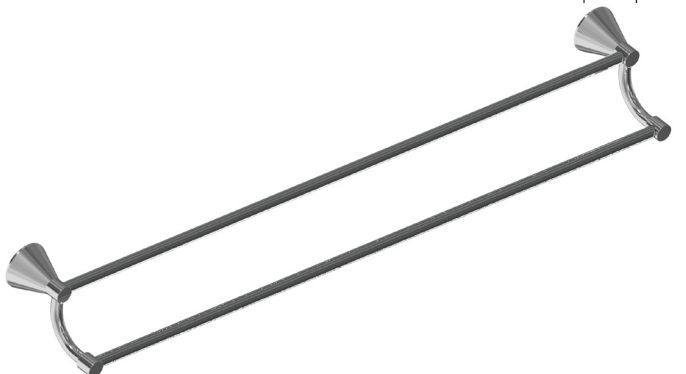

AURORA TOWEL RAILS

SINGLE TOWEL RAIL 740MM - ADJUSTABLE		
MODEL		RRP INC GST
CHROME AUTRSCP		\$71.34
BRUSHED CHROME AUTRSBC		\$132.66
BRUSHED NICKEL AUTRSBN		\$132.66
SATIN CHROME AUTRSSC		\$116.61
BRUSHED BLACK SAPPHIRE AUTRSBBS		\$132.66
GUNMETAL AUTRSGM		\$116.61
MATT BLACK AUTRSMB		\$116.61
MATT WHITE & CHROME AUTRSMWC		\$153.52
WHITE & CHROME AUTRSWHC		\$153.52
GOLD AUTRSGP		\$243.49
BRUSHED GOLD AUTRSBG		\$262.02

SINGLE TOWEL RAIL 900MM - ADJUSTABLE		
MODEL		RRP INC GST
CHROME AUTRS900CP		\$74.40
BRUSHED CHROME AUTRS900BC		\$135.72
BRUSHED NICKEL AUTRS900BN		\$135.72
SATIN CHROME AUTRS900SC		\$119.81
BRUSHED BLACK SAPPHIRE AUTRS900BBS		\$135.72
GUNMETAL AUTRS900GM		\$119.81
MATT BLACK AUTRS900MB		\$119.81
MATT WHITE & CHROME AUTRS900MWC		\$156.59
WHITE & CHROME AUTRS900WHC		\$156.59
GOLD AUTRS900GP		\$247.06
BRUSHED GOLD AUTRS900BG		\$265.60

DOUBLE TOWEL RAIL 740MM - ADJUSTABLE		
MODEL		RRP INC GST
CHROME AUTRDCP		\$123.57
BRUSHED CHROME AUTRDBC		\$206.12
BRUSHED NICKEL AUTRDBN		\$206.12
SATIN CHROME AUTRDSC		\$187.01
BRUSHED BLACK SAPPHIRE AUTRDBBS		\$206.12
GUNMETAL AUTRDGM		\$187.01
MATT BLACK AUTRDMB		\$187.01
MATT WHITE & CHROME AUTRDMWC		\$205.76
WHITE & CHROME AUTRDWHC		\$205.76
GOLD AUTRDGP		\$400.22
BRUSHED GOLD AUTRDBG		\$422.33

AURORA ACCESSORIES

DOUBLE TOWEL RAIL 900MM - ADJUSTABLE

MODEL	RRP INC GST
CHROME AUTRD900CP	\$129.71
BRUSHED CHROME AUTRD900BC	\$212.25
BRUSHED NICKEL AUTRD900BN	\$212.25
SATIN CHROME AUTRD900SC	\$193.26
BRUSHED BLACK SAPPHIRE AUTRD900BBS	\$212.25
GUNMETAL AUTRD900GM	\$193.26
MATT BLACK AUTRD900MB	\$193.26
MATT WHITE & CHROME AUTRD900MWC	\$211.89
WHITE & CHROME AUTRD900WHC	\$211.89
GOLD AUTRD900GP	\$407.36
BRUSHED GOLD AUTRD900BG	\$429.61