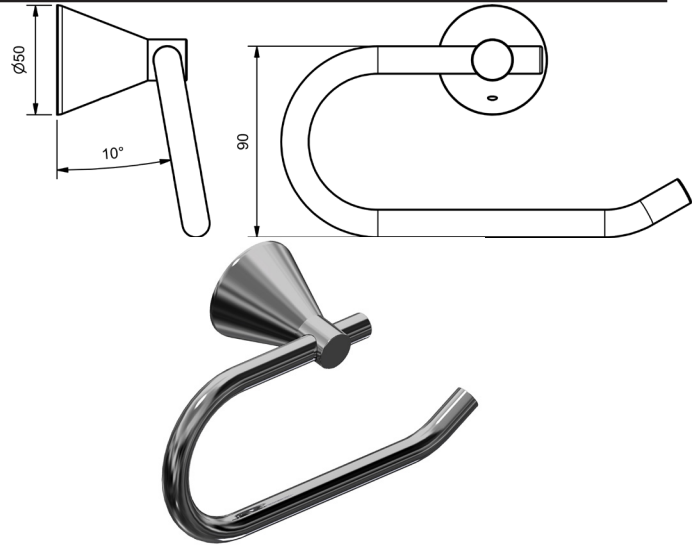

AURORA GUEST TOWEL HOLDERS

GUEST TOWEL HOLDER

MODEL	RRP INC GST
CHROME AUGTHCP	\$62.61
BRUSHED CHROME AUGTHBC	\$111.20
BRUSHED NICKEL AUGTHBN	\$111.20
SATIN CHROME AUGTHSC	\$100.58
BRUSHED BLACK SAPPHIRE AUGTHBBS	\$111.20
GUNMETAL AUGTHGM	\$100.58
MATT BLACK AUGTHMB	\$100.58
MATT WHITE & CHROME AUGTHMWC	\$144.91
WHITE & CHROME AUGTHWHC	\$144.91
GOLD AUGTHGP	\$229.63
BRUSHED GOLD AUGTHBG	\$241.98

AURORA TOILET ROLL HOLDERS

SINGLE TOILET ROLL HOLDER		
MODEL		RRP INC GST
CHROME AURHCP		\$53.64
BRUSHED CHROME AURHBC		\$90.56
BRUSHED NICKEL AURHBN		\$90.56
SATIN CHROME AURHSC		\$79.94
BRUSHED BLACK SAPPHIRE AURHBBS		\$90.56
GUNMETAL AURHGM		\$79.94
MATT BLACK AURHMB		\$79.94
MATT WHITE & CHROME AURHMWC		\$135.95
WHITE & CHROME AURHWHC		\$135.95
GOLD AURHGP		\$167.73
BRUSHED GOLD AURHBG		\$180.07