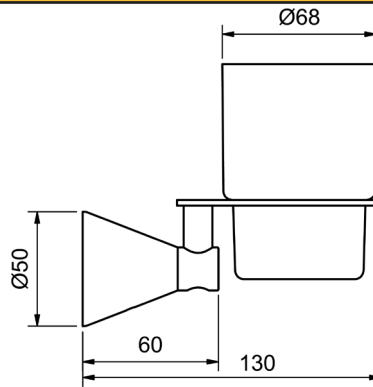

AURORA TOOTHBRUSH HOLDERS

TOOTHBRUSH HOLDER		
MODEL		RRP INC GST
CHROME AUTBHCP		$68.50
BRUSHED CHROME AUTBHBC		$105.30
BRUSHED NICKEL AUTBHBN		$105.30
SATIN CHROME AUTBHSC		$94.68
BRUSHED BLACK SAPPHIRE AUTBHBS		$105.30
GUNMETAL AUTBHGM		$94.68
MATT BLACK AUTBHMB		$94.68
MATT WHITE & CHROME AUTBHMWC		$150.69
WHITE & CHROME AUTBHWHC		$150.69
GOLD AUTBHGP		$185.02
BRUSHED GOLD AUTHBHG		$197.37