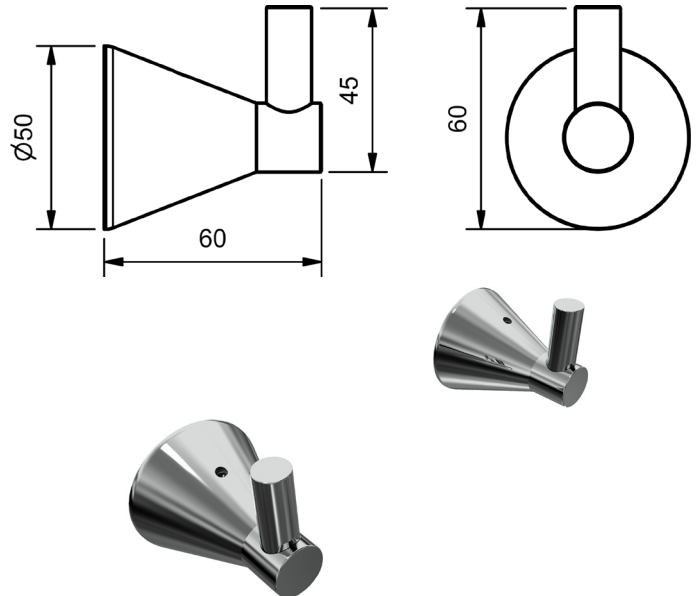

AURORA ROBE HOOKS

ROBE HOOKS PAIR		
MODEL		RRP INC GST
CHROME AURHCP		$57.07
BRUSHED CHROME AURHBC		$92.67
BRUSHED NICKEL AURHBN		$92.67
SATIN CHROME AURHSC		$82.07
BRUSHED BLACK SAPPHIRE AURHBBS		$92.67
GUNMETAL AURHGM		$82.07
MATT BLACK AURHMB		$82.07
MATT WHITE & CHROME AURHMWC		$139.25
WHITE & CHROME AURHWHC		$139.25
GOLD AURHGP		$189.55
BRUSHED GOLD AURHBG		$201.91