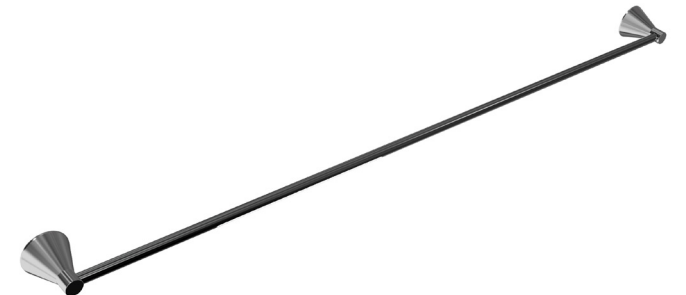

AURORA TOWEL RAILS

SINGLE TOWEL RAIL 740MM - ADJUSTABLE		
MODEL		RRP INC GST
CHROME AUTRSCP		\$71.34
BRUSHED CHROME AUTRSBC		\$132.66
BRUSHED NICKEL AUTRSBN		\$132.66
SATIN CHROME AUTRSSC		\$116.61
BRUSHED BLACK SAPPHIRE AUTRSBBS		\$132.66
GUNMETAL AUTRSGM		\$116.61
MATT BLACK AUTRSMB		\$116.61
MATT WHITE & CHROME AUTRSMWC		\$153.52
WHITE & CHROME AUTRSWHC		\$153.52
GOLD AUTRSGP		\$243.49
BRUSHED GOLD AUTRSBG		\$262.02

SINGLE TOWEL RAIL 900MM - ADJUSTABLE		
MODEL		RRP INC GST
CHROME AUTRS900CP		\$74.40
BRUSHED CHROME AUTRS900BC		\$135.72
BRUSHED NICKEL AUTRS900BN		\$135.72
SATIN CHROME AUTRS900SC		\$119.81
BRUSHED BLACK SAPPHIRE AUTRS900BBS		\$135.72
GUNMETAL AUTRS900GM		\$119.81
MATT BLACK AUTRS900MB		\$119.81
MATT WHITE & CHROME AUTRS900MWC		\$156.59
WHITE & CHROME AUTRS900WHC		\$156.59
GOLD AUTRS900GP		\$247.06
BRUSHED GOLD AUTRS900BG		\$265.60

DOUBLE TOWEL RAIL 740MM - ADJUSTABLE		
MODEL		RRP INC GST
CHROME AUTRDCP		\$123.57
BRUSHED CHROME AUTRDBC		\$206.12
BRUSHED NICKEL AUTRDBN		\$206.12
SATIN CHROME AUTRDSC		\$187.01
BRUSHED BLACK SAPPHIRE AUTRDBBS		\$206.12
GUNMETAL AUTRDGM		\$187.01
MATT BLACK AUTRDMB		\$187.01
MATT WHITE & CHROME AUTRDMWC		\$205.76
WHITE & CHROME AUTRDWHC		\$205.76
GOLD AUTRDGP		\$400.22
BRUSHED GOLD AUTRDBG		\$422.33

AURORA ACCESSORIES

DOUBLE TOWEL RAIL 900MM - ADJUSTABLE

MODEL	RRP INC GST
CHROME AUTRD900CP	\$129.71
BRUSHED CHROME AUTRD900BC	\$212.25
BRUSHED NICKEL AUTRD900BN	\$212.25
SATIN CHROME AUTRD900SC	\$193.26
BRUSHED BLACK SAPPHIRE AUTRD900BBS	\$212.25
GUNMETAL AUTRD900GM	\$193.26
MATT BLACK AUTRD900MB	\$193.26
MATT WHITE & CHROME AUTRD900MWC	\$211.89
WHITE & CHROME AUTRD900WHC	\$211.89
GOLD AUTRD900GP	\$407.36
BRUSHED GOLD AUTRD900BG	\$429.61