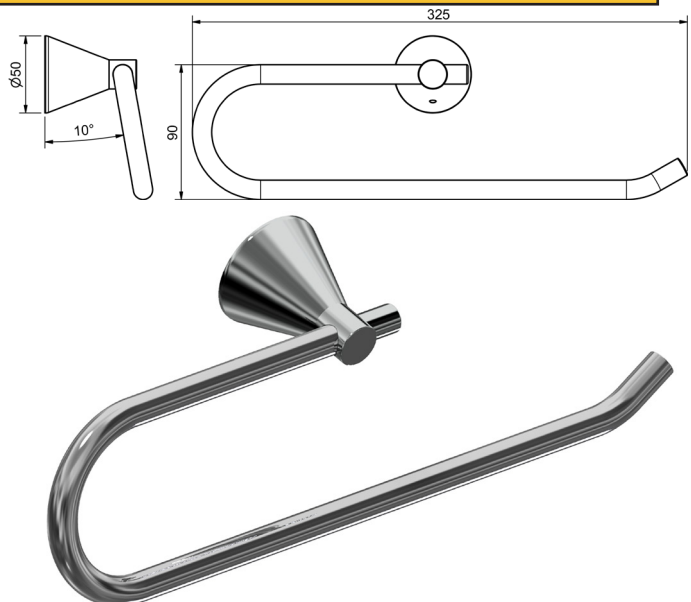

AURORA GUEST TOWEL HOLDERS

GUEST TOWEL HOLDER

MODEL	RRP INC GST
CHROME AUGTHCP	$62.61
BRUSHED CHROME AUGTHBC	$111.20
BRUSHED NICKEL AUGTHBN	$111.20
SATIN CHROME AUGTHSC	$100.58
BRUSHED BLACK SAPPHIRE AUGTHBBS	$111.20
GUNMETAL AUGTHGM	$100.58
MATT BLACK AUGTHMB	$100.58
MATT WHITE & CHROME AUGTHMWC	$144.91
WHITE & CHROME AUGTHWHC	$144.91
GOLD AUGTHGP	$229.63
BRUSHED GOLD AUGTHBG	$241.98