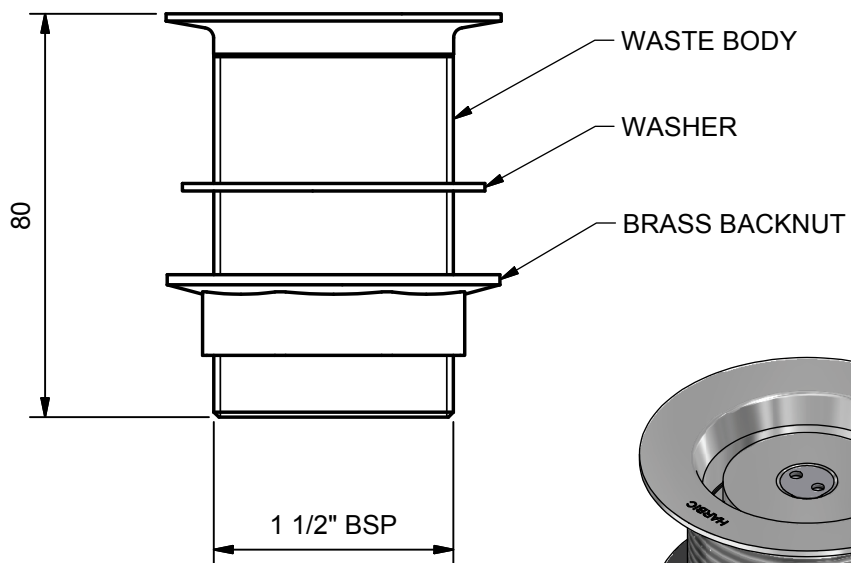

Note:

Special Manufacture  
30 Working Days From Receipt  
of Order.

**FEATURES**

- Durable Brass Construction
- Concealed Waterway
- Snake Eye Security Screw
- Brass Backnut

**PRODUCT SPECIFICATION**

Bath (or Sink) waste shall incorporate vandal resistant grate with concealed waterway. Waste shall be of Brass construction. Grate design shall prevent it's use as an anchoring point and not allow objects to be hidden from view within the waste pipe. Waste shall be Security Bath Waste Code: PWSR4080CP from Ramtaps Pty. Ltd. Phone: 07 3633 6000.

**CODE**

Chrome - PWSR4080CP

**RAMTAPS PTY. LTD.**  
556 Curtin Ave. East. Eagle Farm 4009.  
Ph. (07) 3633 6000. Fax (07) 3633 6050.

*Title* **40 X 80 SECURITY WASTE 80mm  
TAIL, BRASS BACKNUT & WASHER**