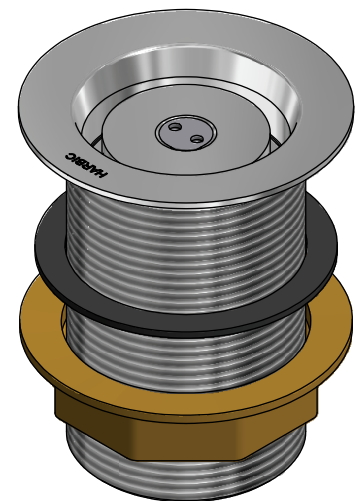

Note:

Special Manufacture  
30 Working Days From Receipt  
of Order.

**FEATURES**

- Durable Brass Construction
- Concealed Waterway
- Snake Eye Security Screw
- Brass Backnut

**PRODUCT SPECIFICATION**

Bath (or Sink) waste shall incorporate vandal resistant grate with concealed waterway. Waste shall be of Brass construction. Grate design shall prevent it's use as an anchoring point and not allow objects to be hidden from view within the waste pipe. Waste shall be Security Bath Waste Code: PWSR4080CP from Ramtaps Pty. Ltd. Phone: 07 3633 6000.

**CODE**

Chrome - PWSR4080CP

**RAMTAPS PTY. LTD.**  
556 Curtin Ave. East. Eagle Farm 4009.  
Ph. (07) 3633 6000. Fax (07) 3633 6050.

*Title* **40 X 80 SECURITY WASTE 80mm  
TAIL, BRASS BACKNUT & WASHER**