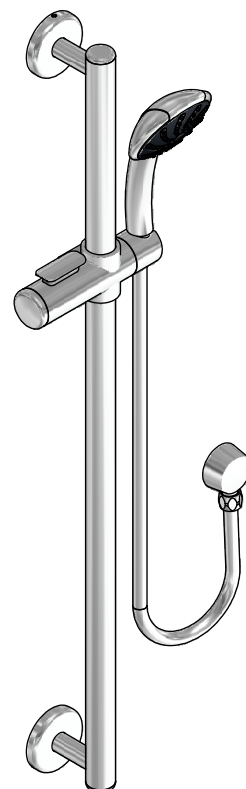

**GRIP'n GLIDE HANDSHOWER SET
WITH PARK GRABRAIL**

Special Manufacture - 30 Working Days

Including

- Grip'n Glide Handshower holder specifically designed for use by people with limited mobility.
- 900mm AS1428.1 Compliant Brass Grabrail – Chrome
- Single Function Soft Spray Hand-piece
- Wall Elbow – Chrome

Choose Left or Right side holder button

And with the following hose options -

- | | |
|----------------------------------|---|
| - 1500mm Satin PVC Hose | Left - PKDGGS1LCP
Right - PKDGGS1RCP |
| - 1000mm Satin PVC Hose | Left - PKDGGS2LCP
Right - PKDGGS2RCP |
| - 1500mm Chrome Stretchable Hose | Left - PKDGGS3LCP
Right - PKDGGS3RCP |

Handshower Holder available as Left or Right side.
Mount at Top or Bottom

Water Rating - 3 Star - 9 lpm

As part of Ramtaps commitment to quality products, Ramtaps reserves the right to alter the design or specification of its products without notice.

Title

**GRIP'N GLIDE HANDSHOWER SET
WITH PARK GRABRAIL**

Code:

PKDGGS__CP

Edition

02

Date of Issue:

20/01/2011