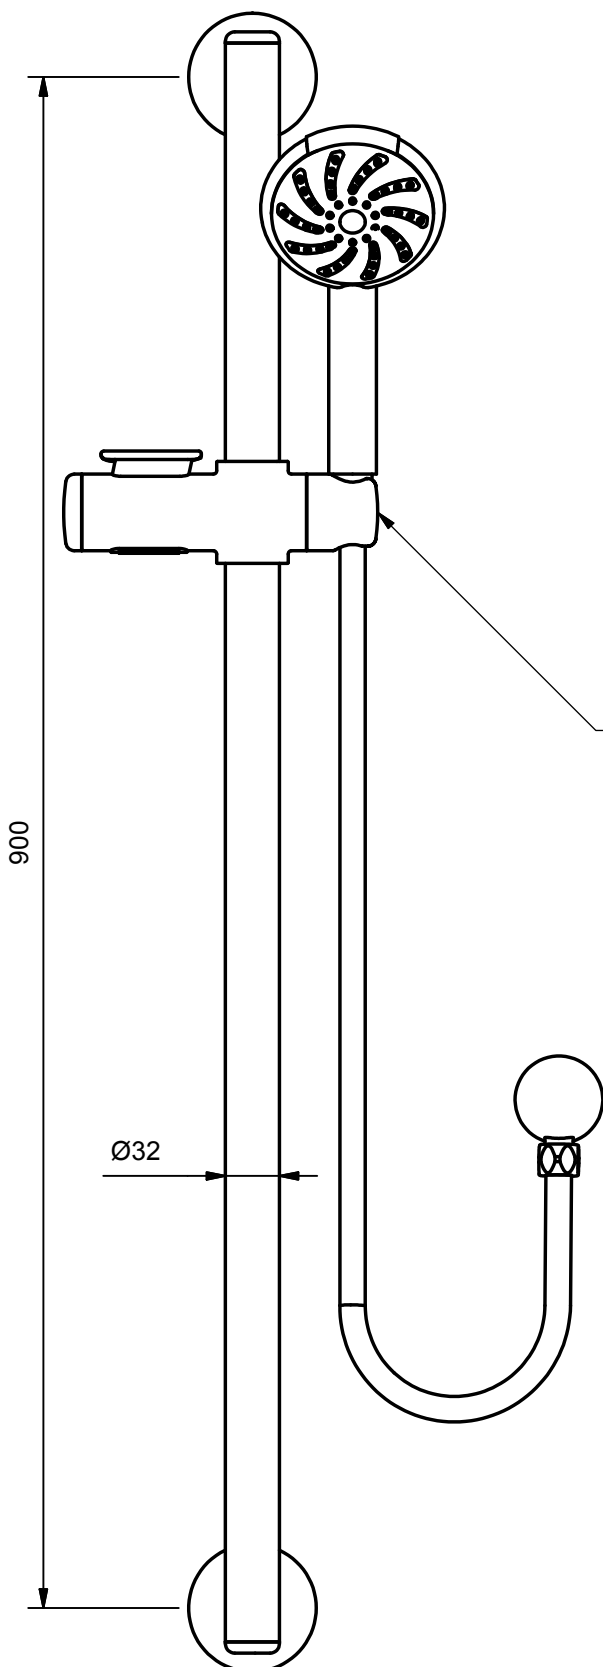

**GRIP'n GLIDE HANDSHOWER SET
WITH PARK GRABRAIL**

Special Manufacture - 30 Working Days

Including

- Grip'n Glide Handshower holder specifically designed for use by people with limited mobility.
- 900mm AS1428.1 Compliant Brass Grabrail – Chrome
- Single Function Soft Spray Hand-piece
- Wall Elbow – Chrome

Choose Left or Right side holder button

And with the following hose options -

- | | |
|----------------------------------|---|
| - 1500mm Satin PVC Hose | Left - PKDGGS1LCP
Right - PKDGGS1RCP |
| - 1000mm Satin PVC Hose | Left - PKDGGS2LCP
Right - PKDGGS2RCP |
| - 1500mm Chrome Stretchable Hose | Left - PKDGGS3LCP
Right - PKDGGS3RCP |

Handshower Holder available as Left or Right side.
Mount at Top or Bottom

Water Rating - 3 Star - 9 lpm

As part of Ramtaps commitment to quality products, Ramtaps reserves the right to alter the design or specification of its products without notice.