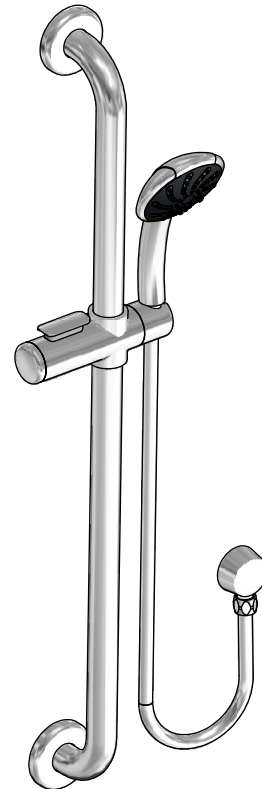

GRIP'n GLIDE HANDSHOWER SET

- Grip'n Glide Handshower holder specifically designed for use by people with limited mobility.
- 900mm AS1428.1 Compliant Grabrail – Stainless Steel Finish
- Single Function Soft Spray Hand-piece
- Wall Elbow – Chrome

Choose Left or Right side holder button

And with the following hose options -

- 1500mm Satin PVC Hose Left - HSDGGS1LCP
Right - HSDGGS1RCP
- 1000mm Satin PVC Hose Left - HSDGGS2LCP
Right - HSDGGS2RCP
- 1500mm Chrome Stretchable Hose Left - HSDGGS3LCP
Right - HSDGGS3RCP

Handshower Holder available as Left or Right side.
Mount at Top or Bottom

Water Rating - 3 Star - 9 lpm

RAMTAPS PTY. LTD.
556 Curtin Ave. East. Eagle Farm 4009.
Ph. (07) 3633 6000. Fax (07) 3633 6050.

Title **GRIP'N GLIDE HANDSHOWER SET
WITH STAINLESS STEEL
GRABRAIL**